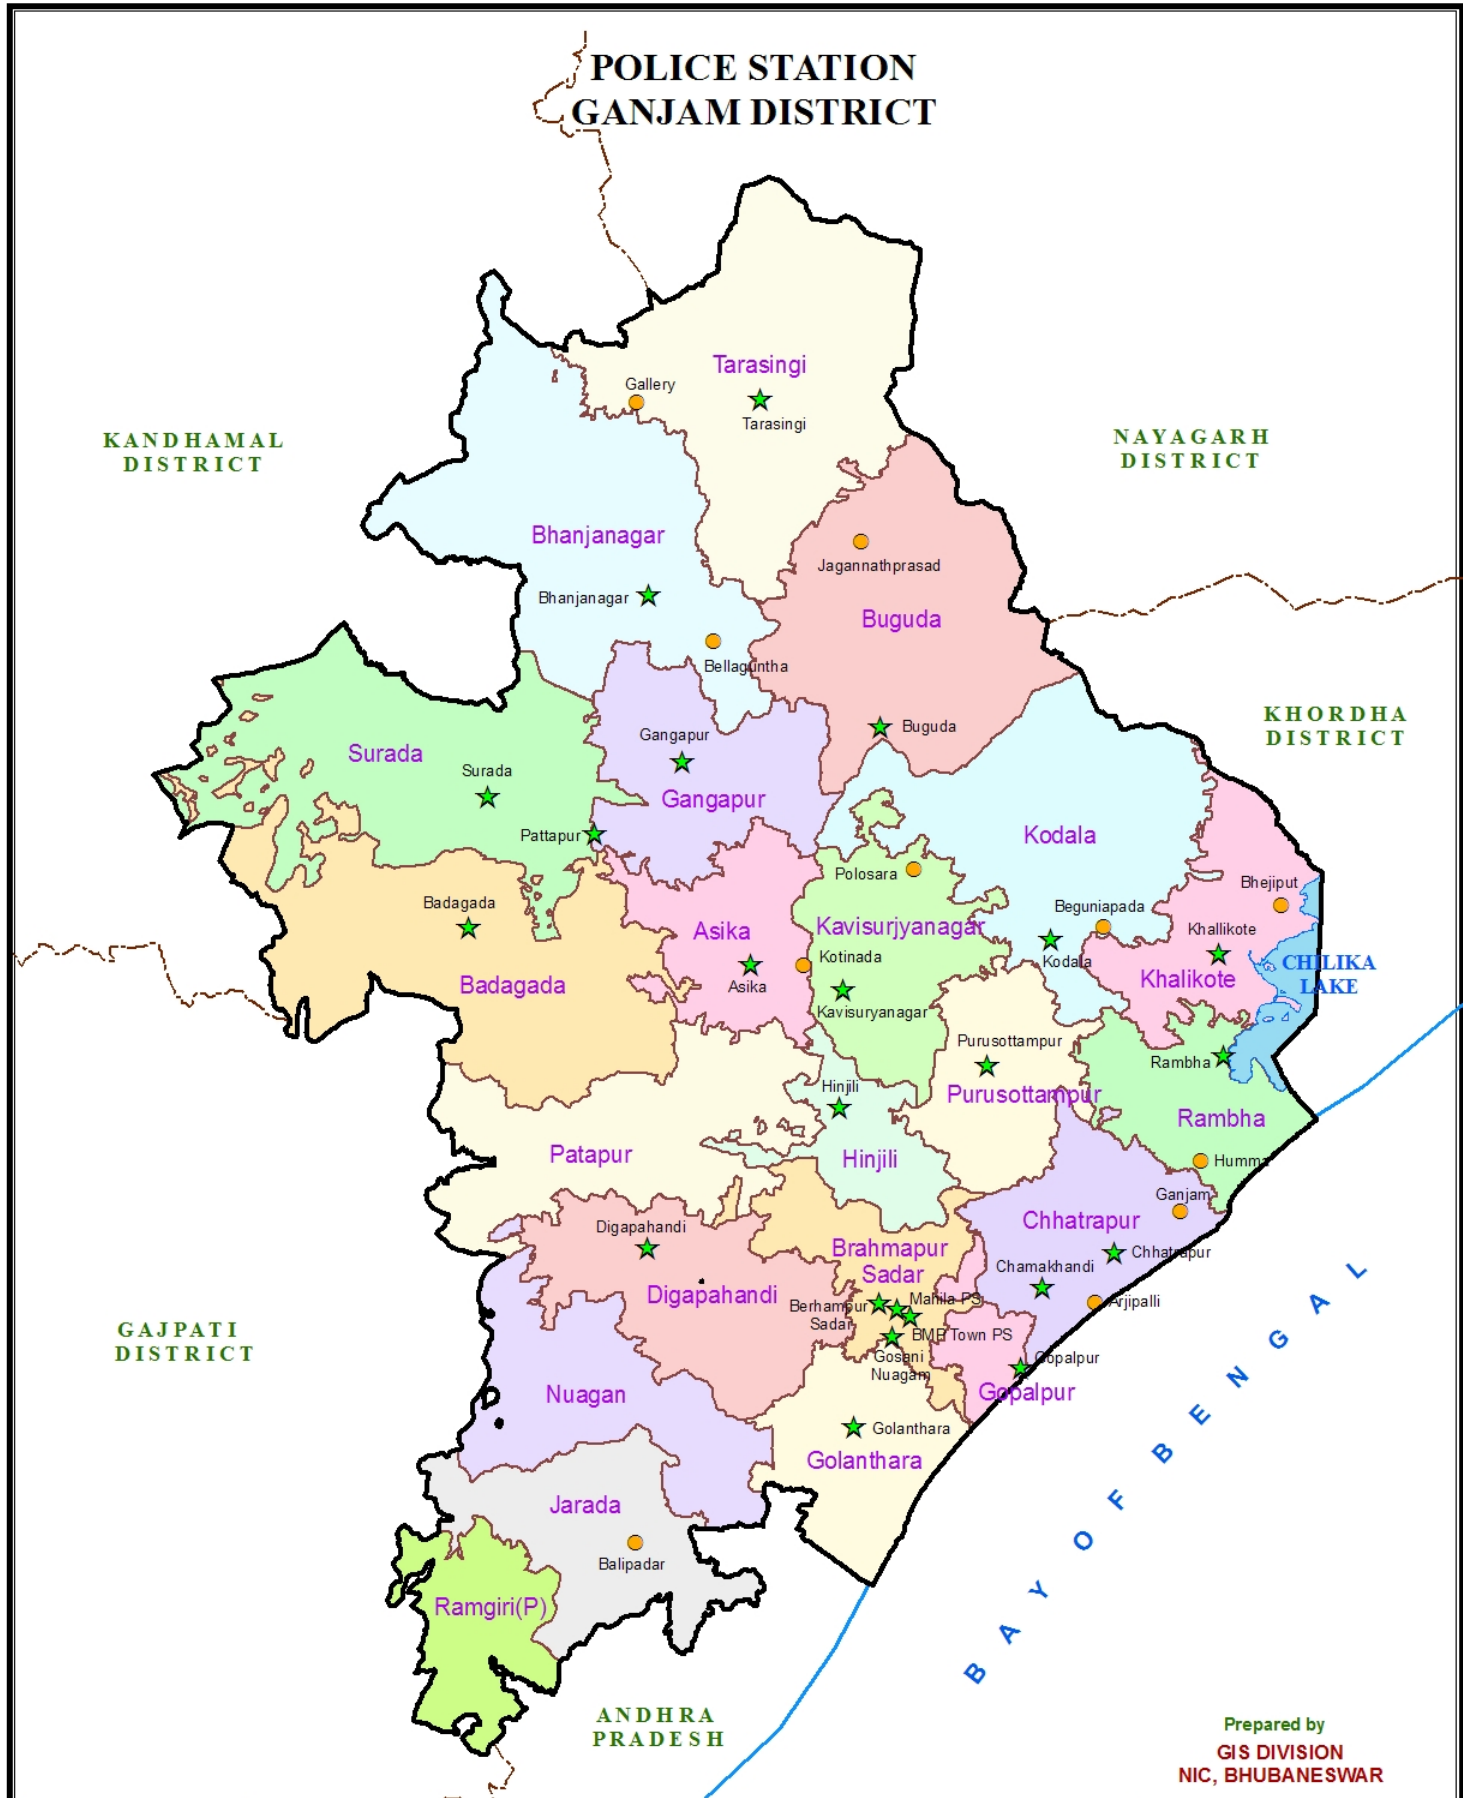

POLICE STATION GANJAM DISTRICT

Prepared by
GIS DIVISION
NIC, BHUBANESWAR

INDIA 	ORISSA 	LEGEND <ul style="list-style-type: none">★ Police Station● Police Station Outpost— District Boundary— Police Station BoundaryWater Body	<p>SCALE : 0 2.5 5 10 15 20 Kilometers</p>
------------------	-------------------	--	---