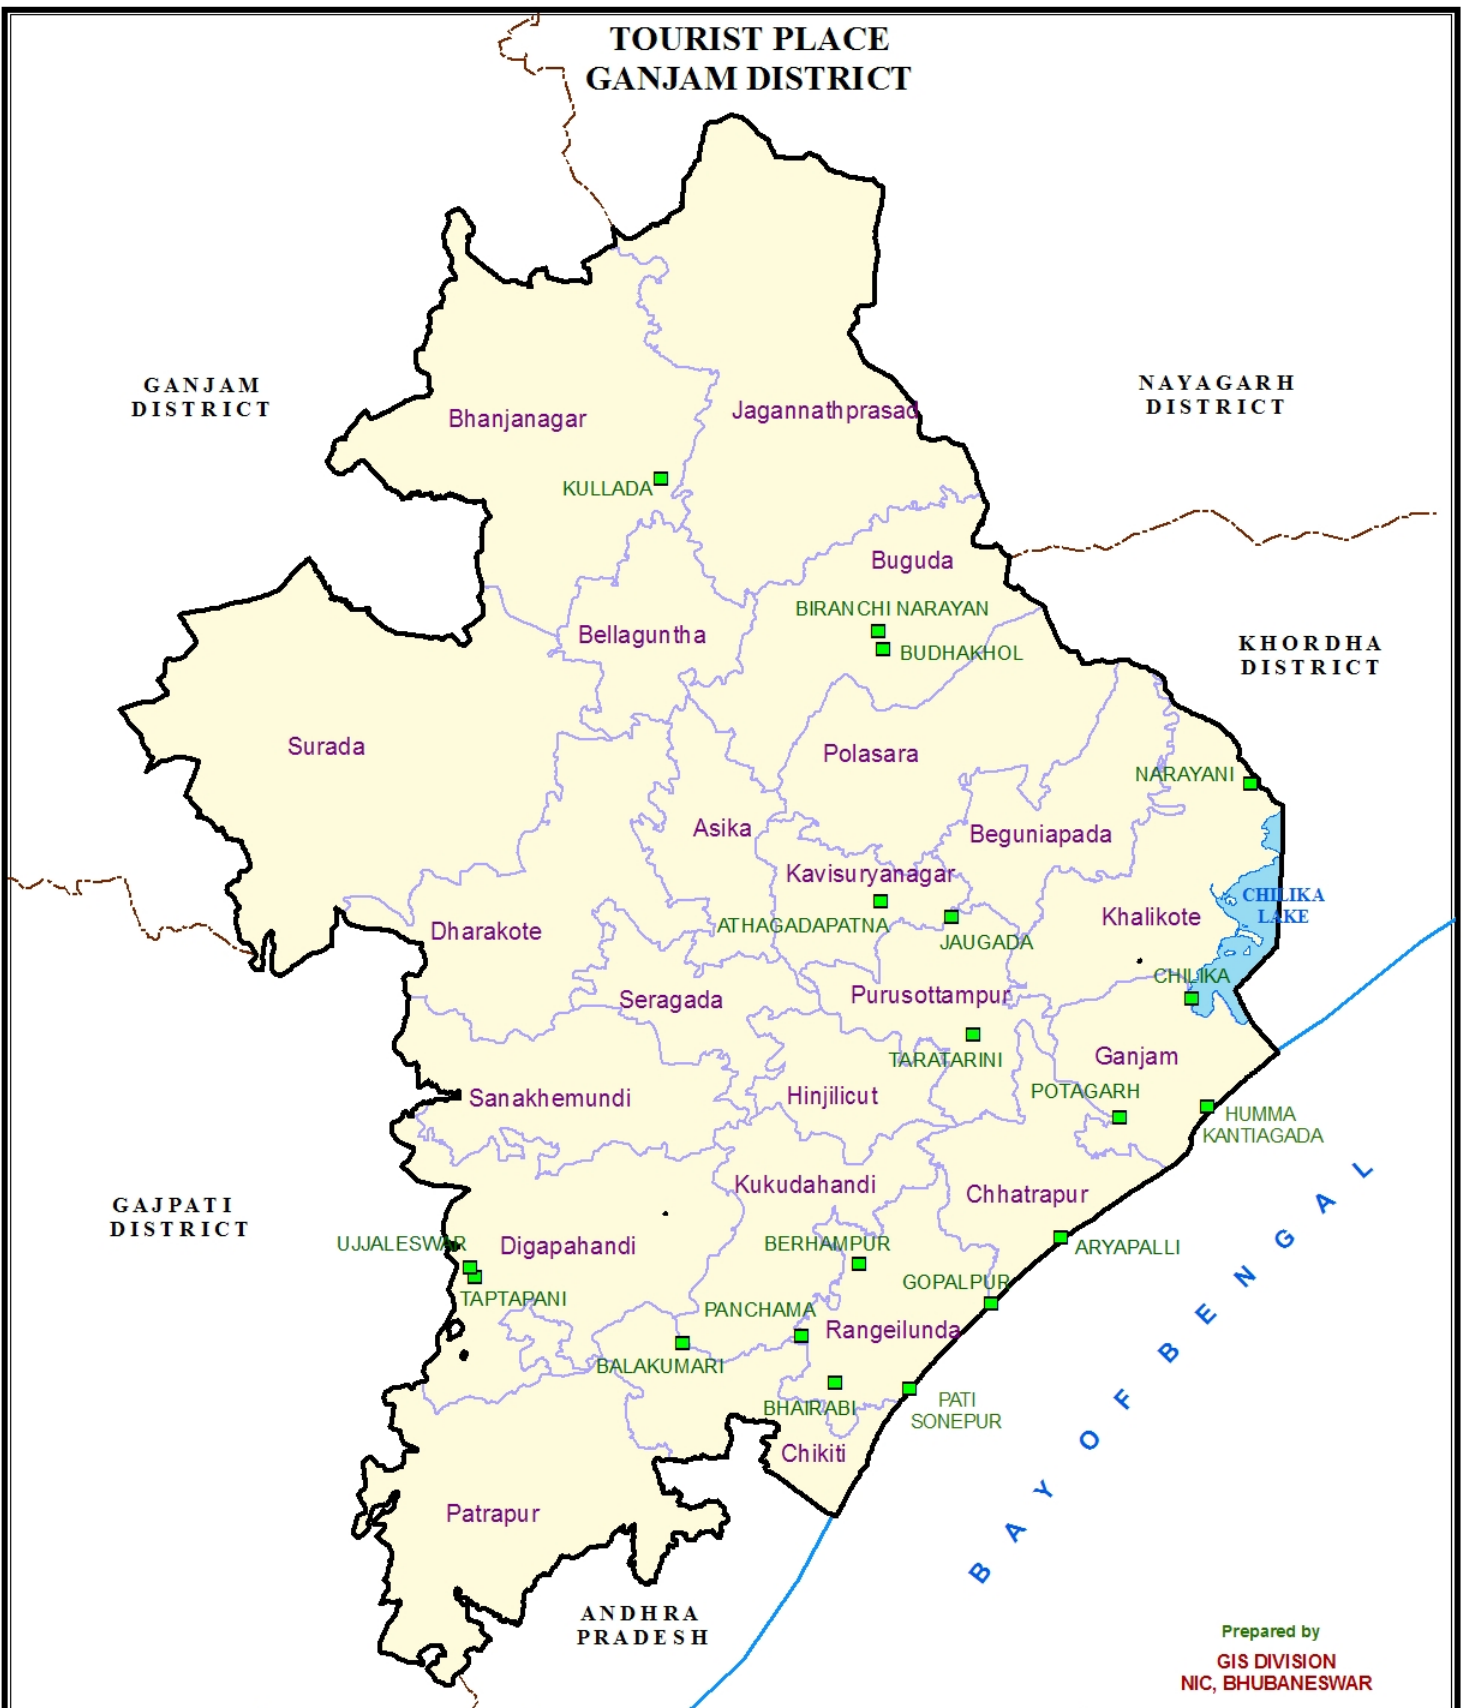

TOURIST PLACE GANJAM DISTRICT

Prepared by
GIS DIVISION
NIC, BHUBANESWAR

INDIA	ORISSA	LEGEND	
<p>ORISSA</p>	<p>GANJAM</p>	<ul style="list-style-type: none"> Tourist Place District Boundary Block Boundary NARAYANI Name of Tourist Place 	<p>SCALE :</p> <p>0 2.5 5 10 15 20 Kilometers</p>