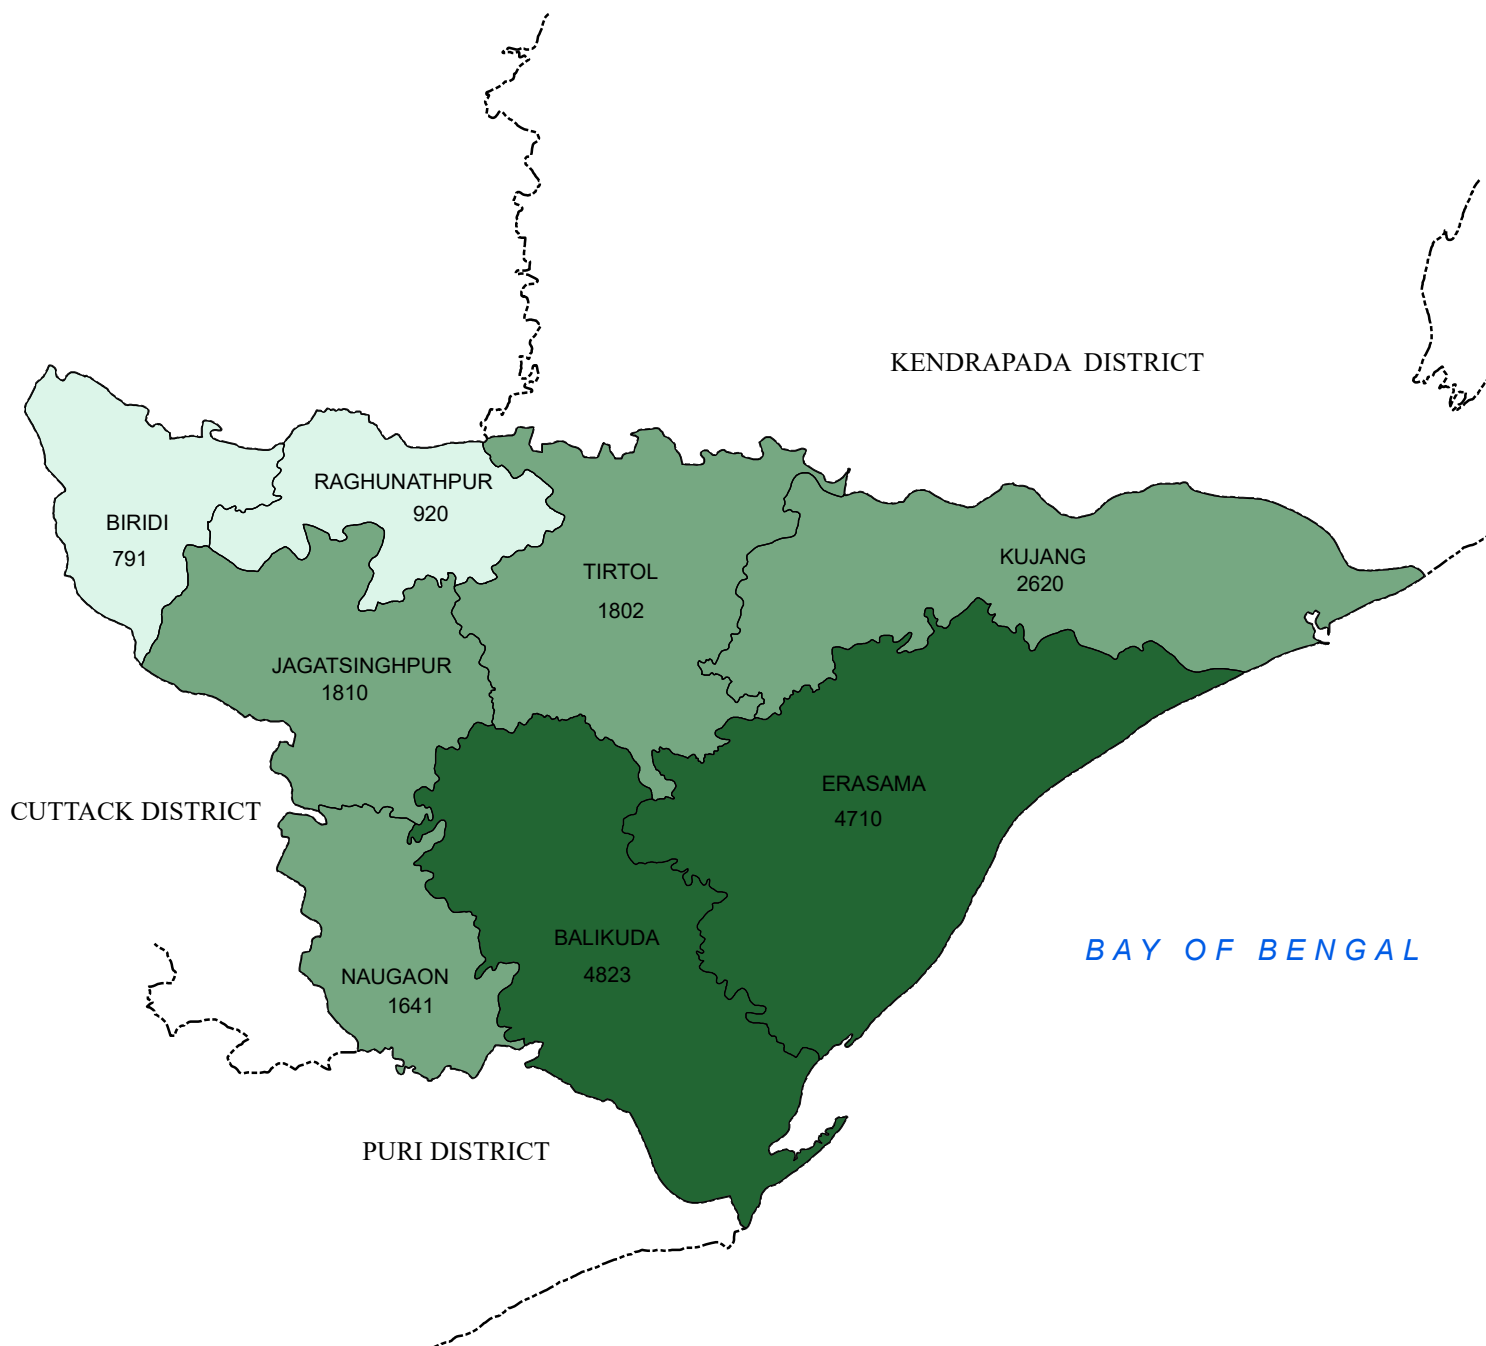

# *MARGINAL WORKERS (cultivators)*

## *DISTRICT: JAGATSINGHPUR*

### **LEGEND**

MARGINAL WORKERS(cultivators)

- 791 - 920 (LOW)
- 921 - 2620 (MEDIUM)
- 2621 - 4823 (HIGH)

- DISTRICT BOUNDARY
- BLOCK BOUNDARY

Source : Census - 2011

### **INDEX**

0 5 10 20 Kilometers