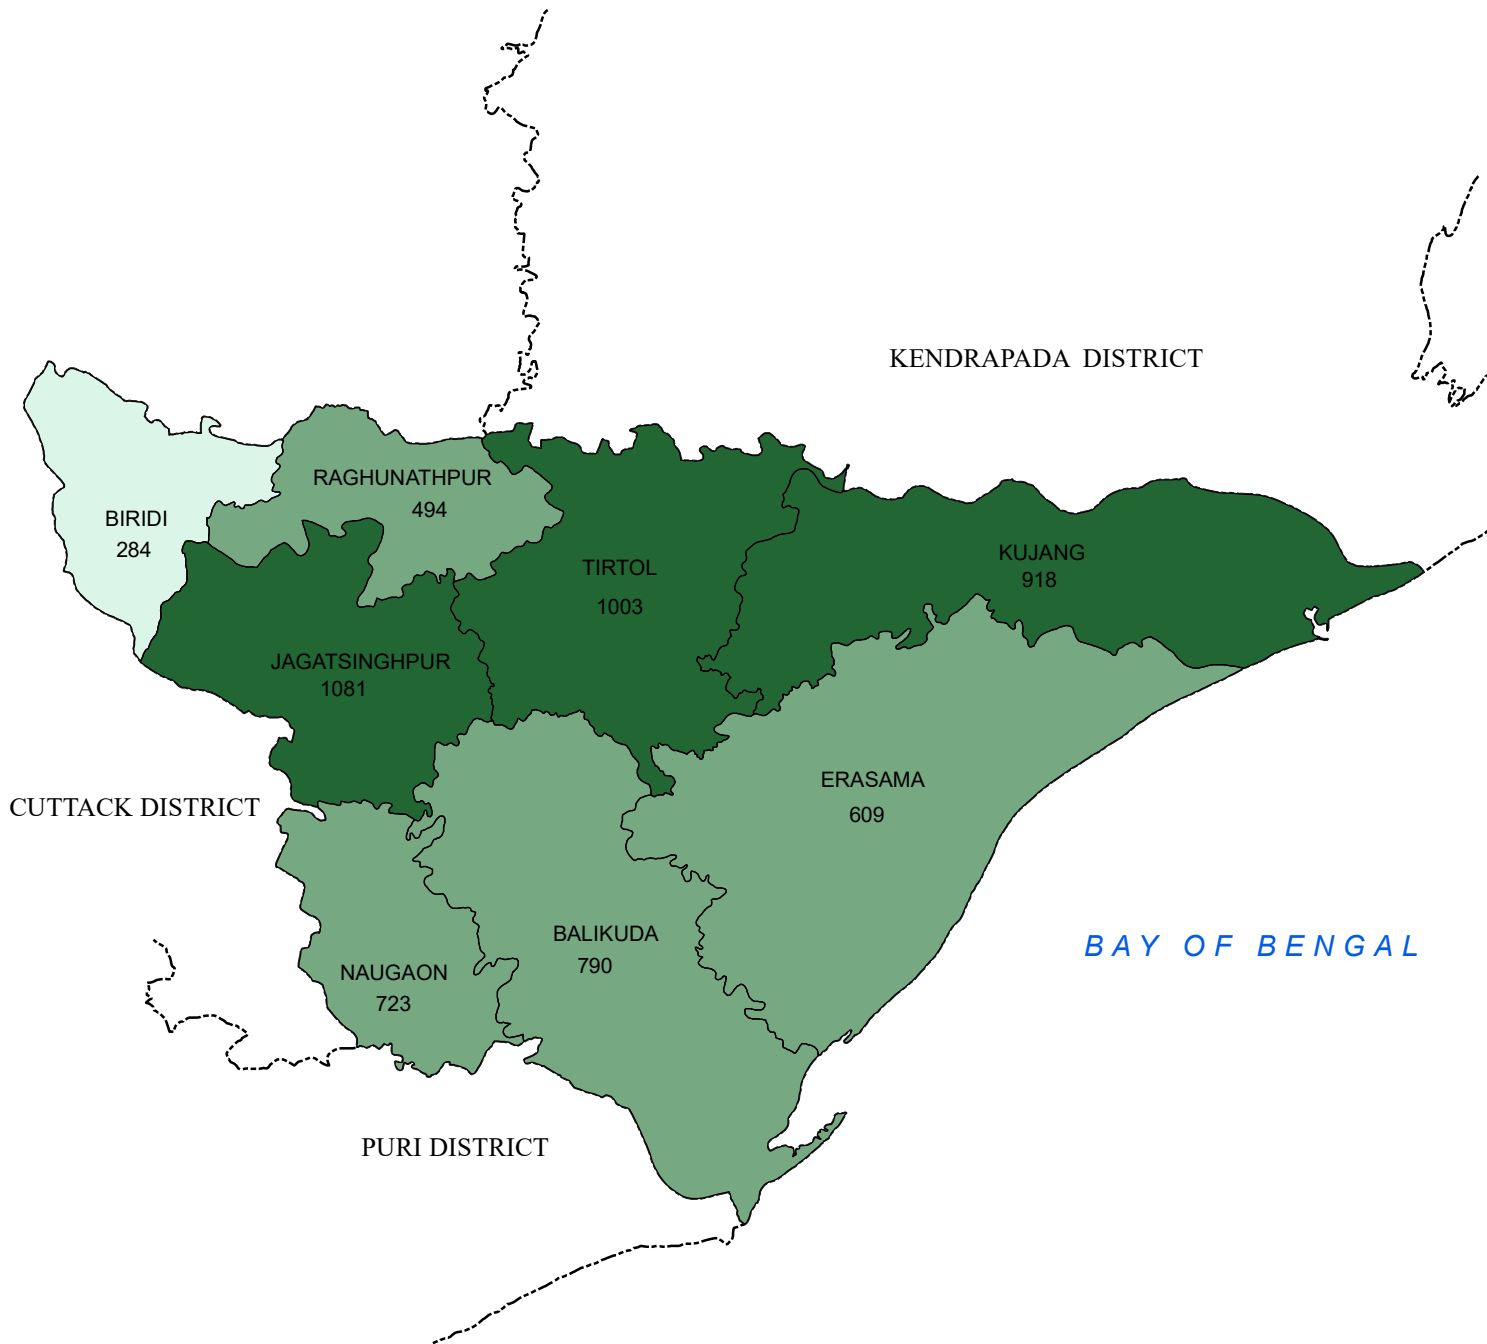

MARGINAL WORKERS (Household industry)

DISTRICT: JAGATSINGHPUR

LEGEND

MARGINAL WORKERS (Household industry)

- 284 - 490 (LOW)
- 491 - 790 (MEDIUM)
- 791 - 1081 (HIGH)
- DISTRICT BOUNDARY
- BLOCK BOUNDARY

Source : Census - 2011

INDEX

0 5 10 20 Kilometers