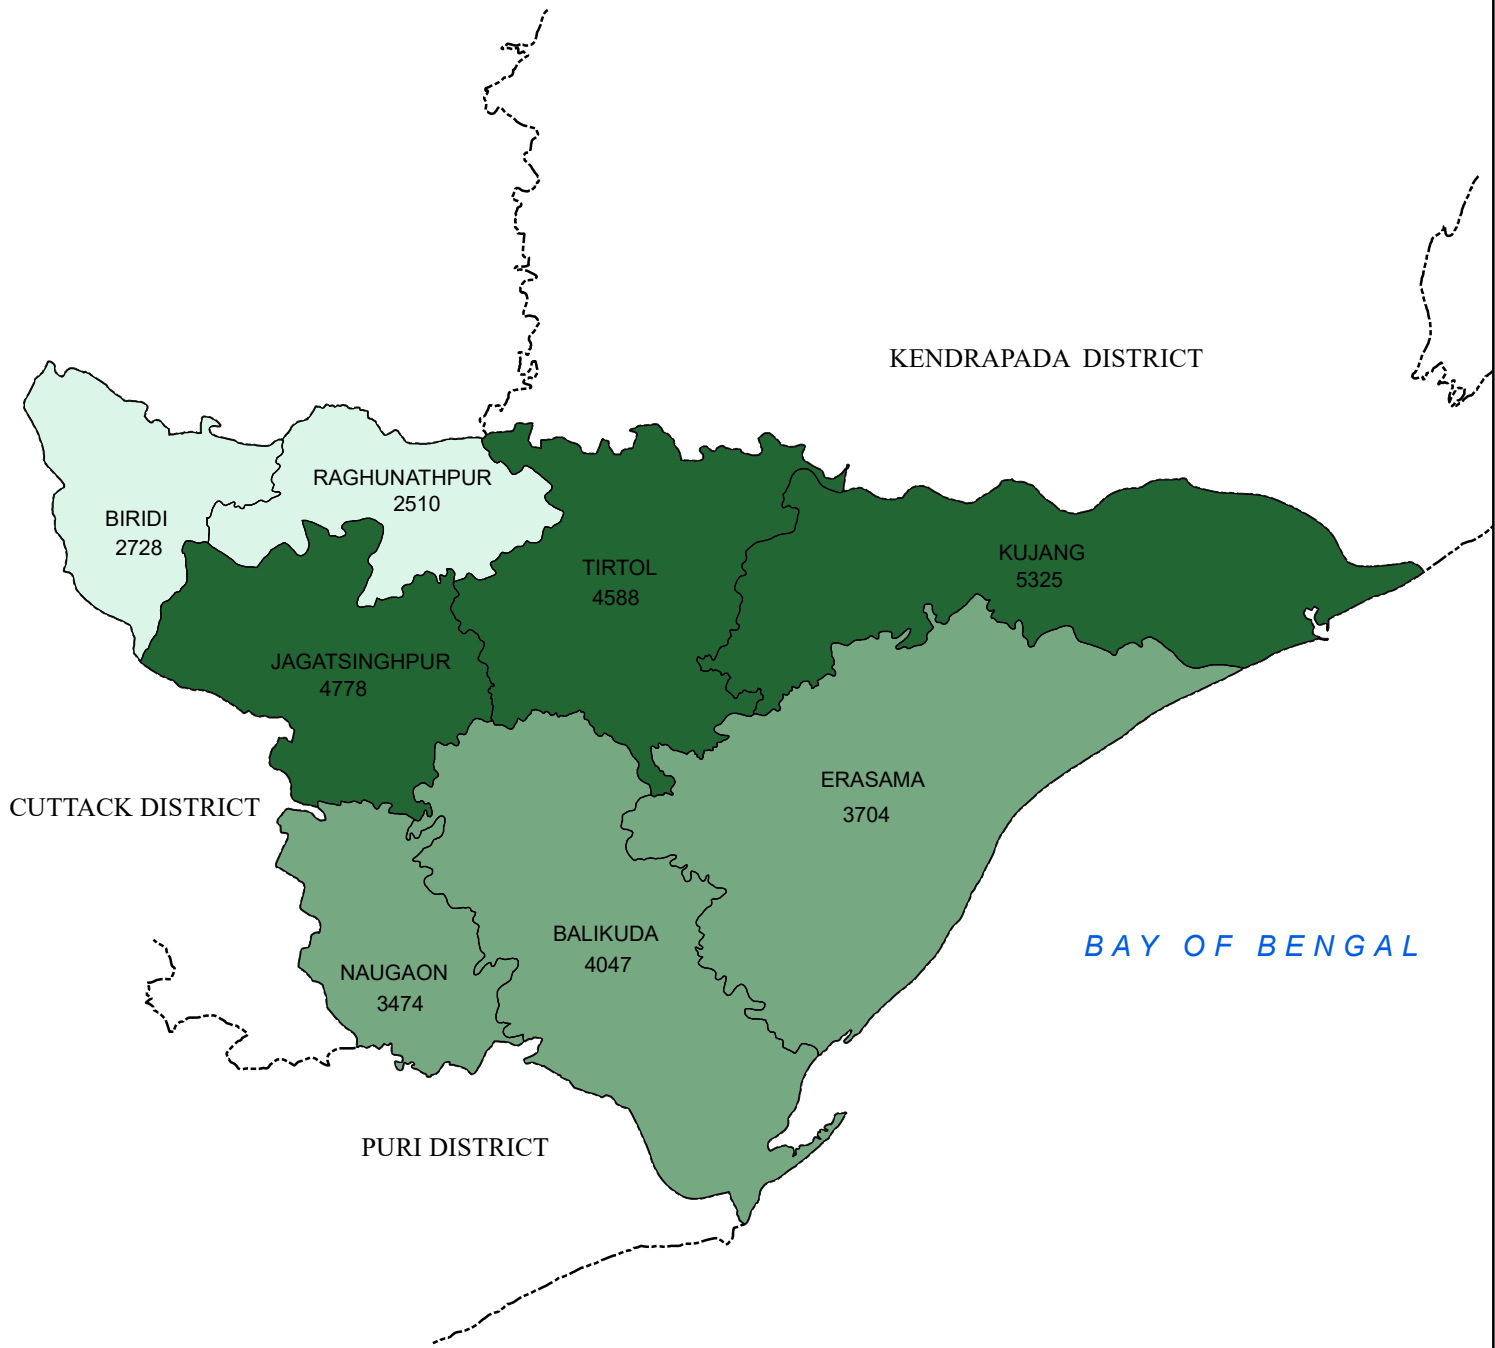

MARGINAL WORKERS (Other)

DISTRICT: JAGATSINGHPUR

LEGEND

MARGINAL WORKERS (Other)

- 2510 - 2730 (LOW)
- 2731 - 4050 (MEDIUM)
- 4051 - 5325 (HIGH)
- DISTRICT BOUNDARY
- BLOCK BOUNDARY

Source : Census - 2011

INDEX

0 5 10 20 Kilometers