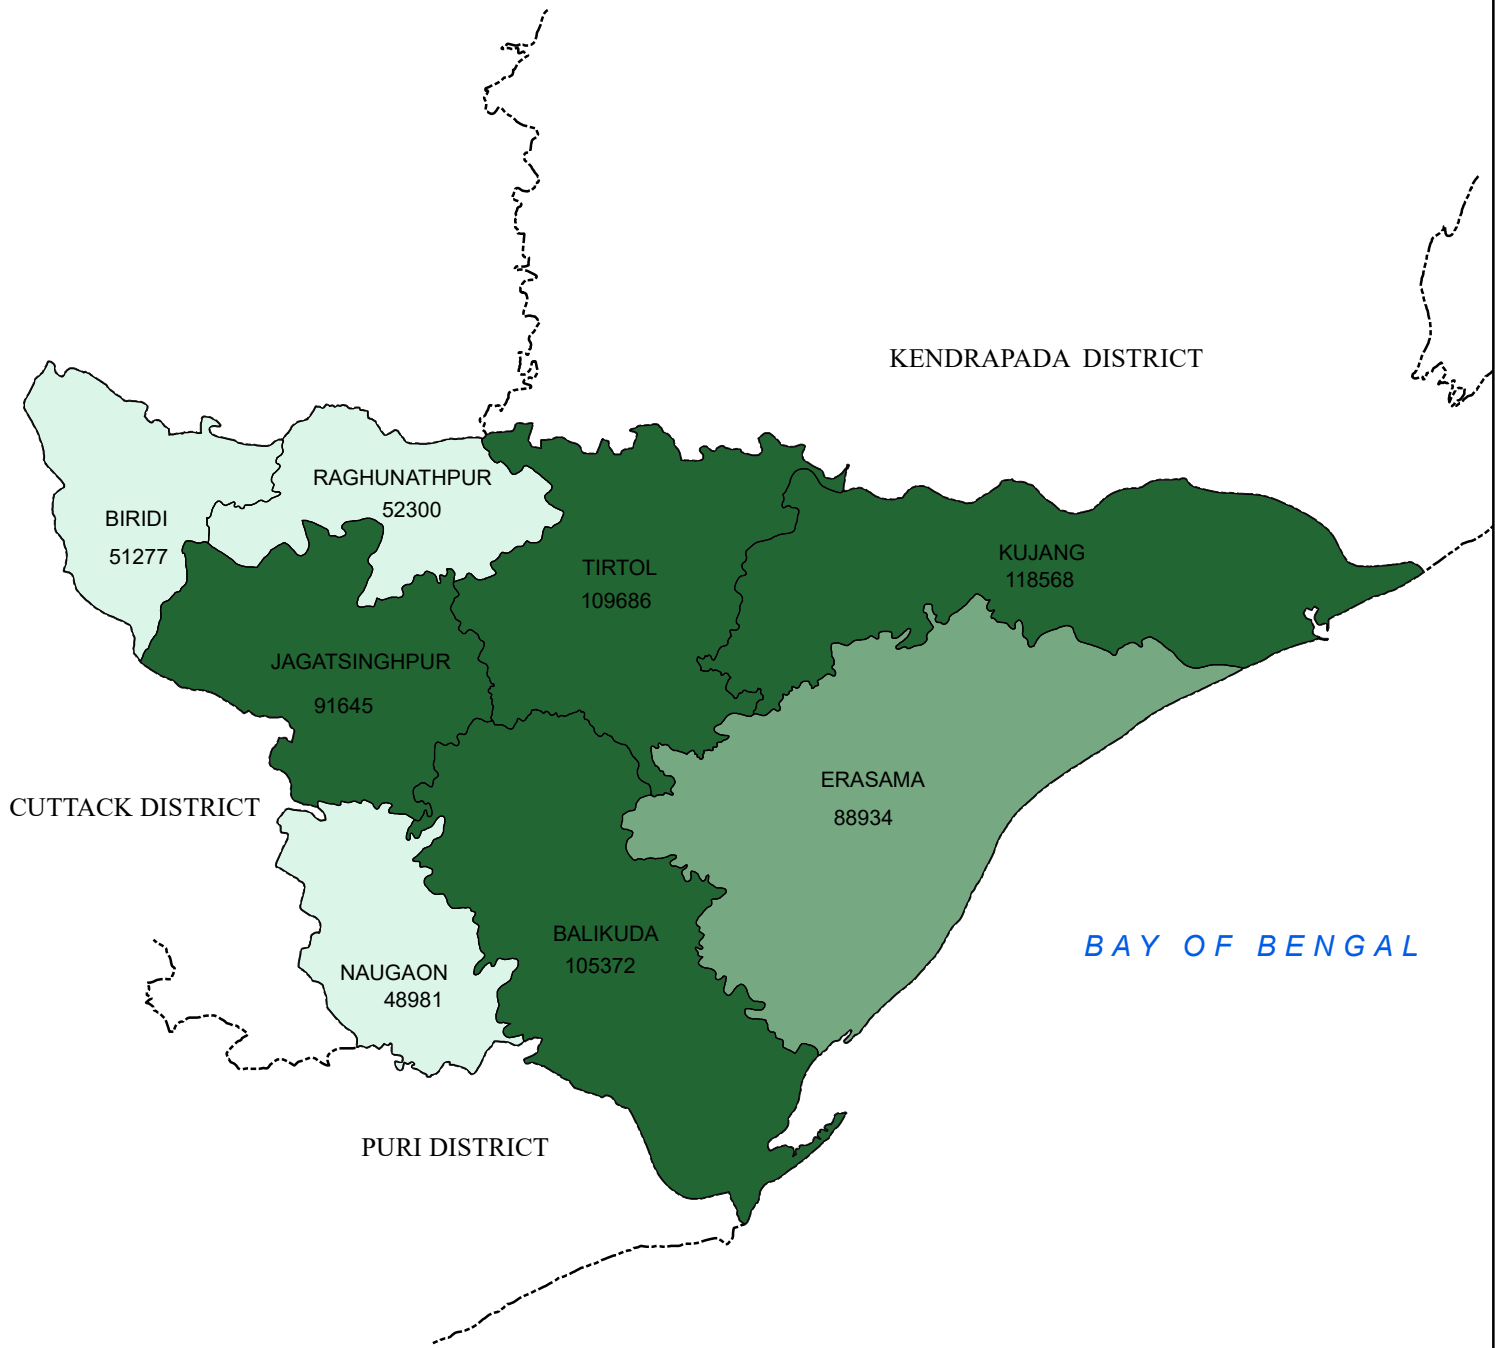

NON-WORKERS DISTRICT: JAGATSINGHPUR

LEGEND

NON-WORKERS

- 48981 - 52300 (LOW)
- 52301 - 91640 (MEDIUM)
- 91641 - 118568 (HIGH)
- DISTRICT BOUNDARY
- BLOCK BOUNDARY

Source : Census - 2011

INDEX

0 5 10 20 Kilometers