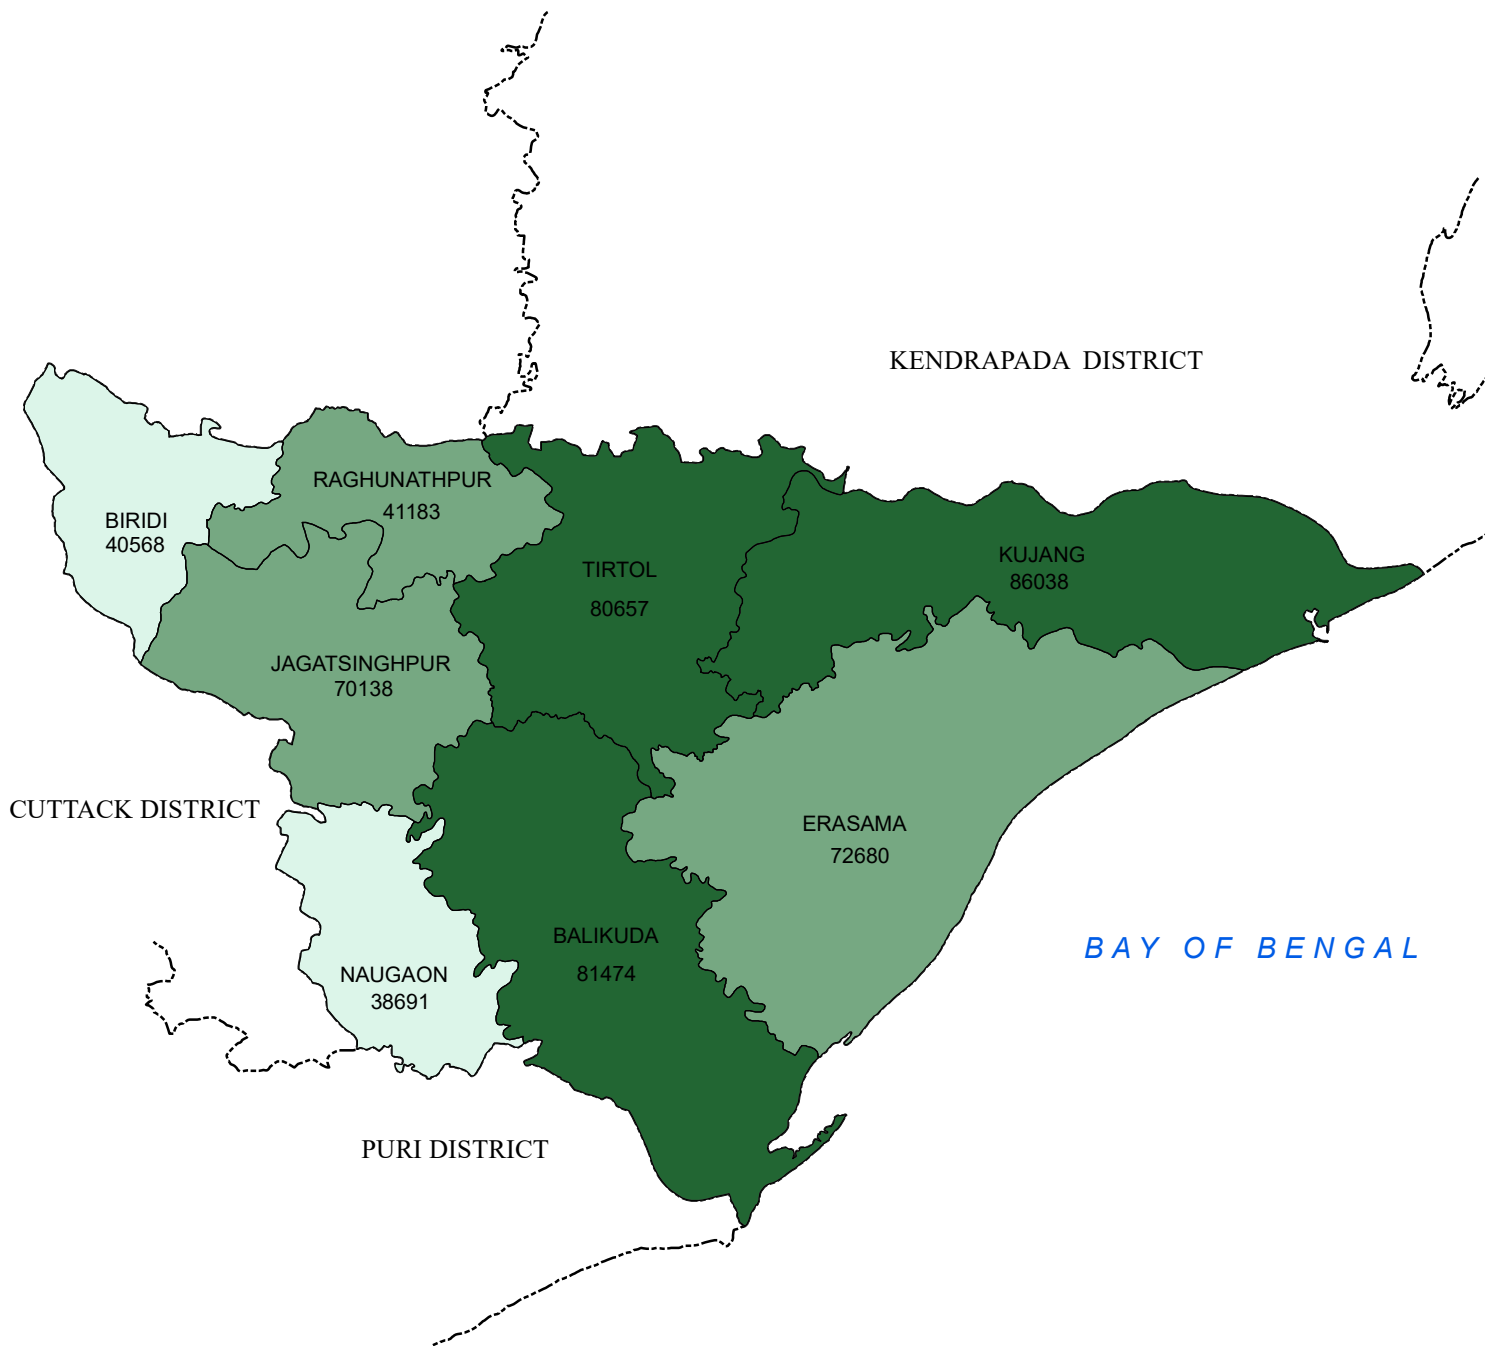

TOTAL POPULATION DISTRIBUTION (FEMALE) DISTRICT: JAGATSINGHPUR

LEGEND

POPULATION (FEMALE)

- 38691 - 41180 (LOW)
- 41181 - 72680 (MEDIUM)
- 72681 - 86038 (HIGH)
- DISTRICT BOUNDARY
- BLOCK BOUNDARY

Source : Census - 2011

INDEX

0 5 10 20 Kilometers