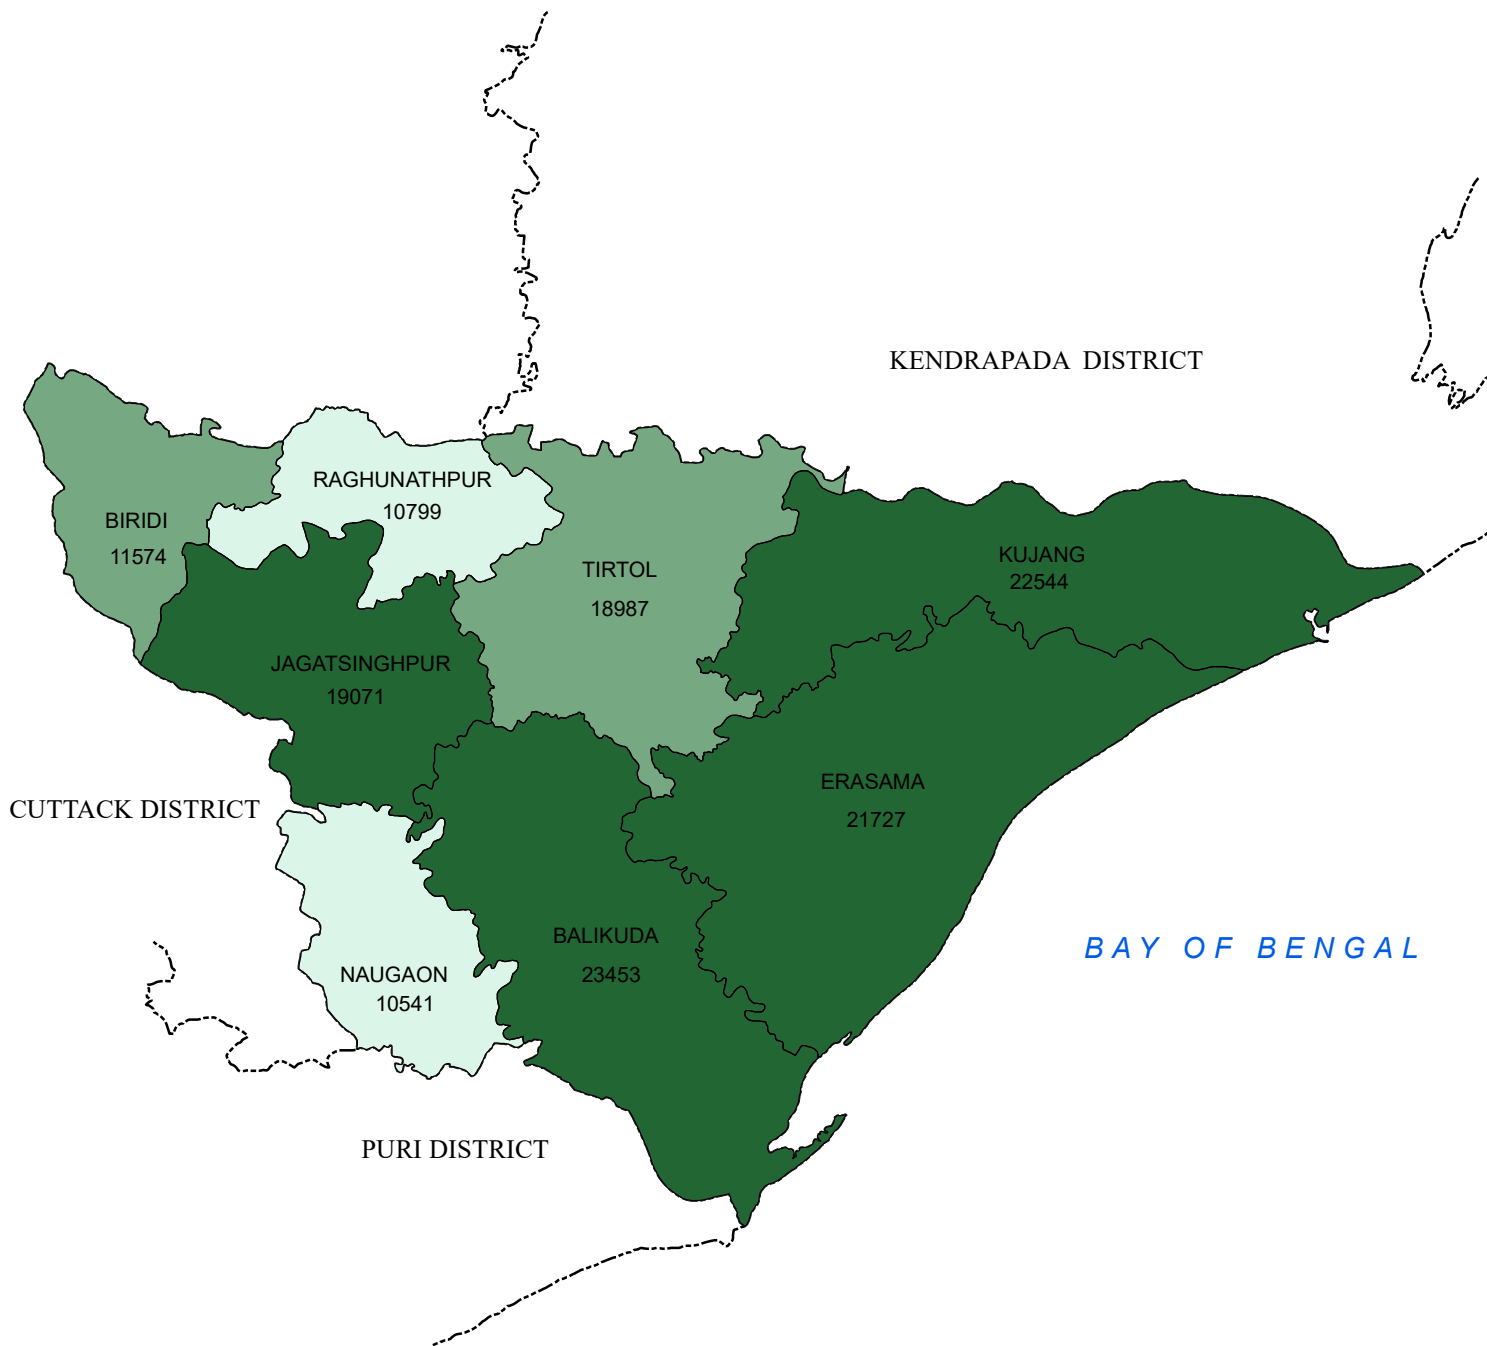

# TOTAL ILLITERATE FEMALE (IN NUMBER) DISTRICT: JAGATSINGHPUR

## LEGEND

### ILLITERATE (FEMALE)

- 10541 - 11570 (LOW)
- 11571 - 19070 (MEDIUM)
- 19071 - 23453 (HIGH)
- DISTRICT BOUNDARY
- BLOCK BOUNDARY

Source : Census - 2011

## INDEX

0 5 10 20 Kilometers