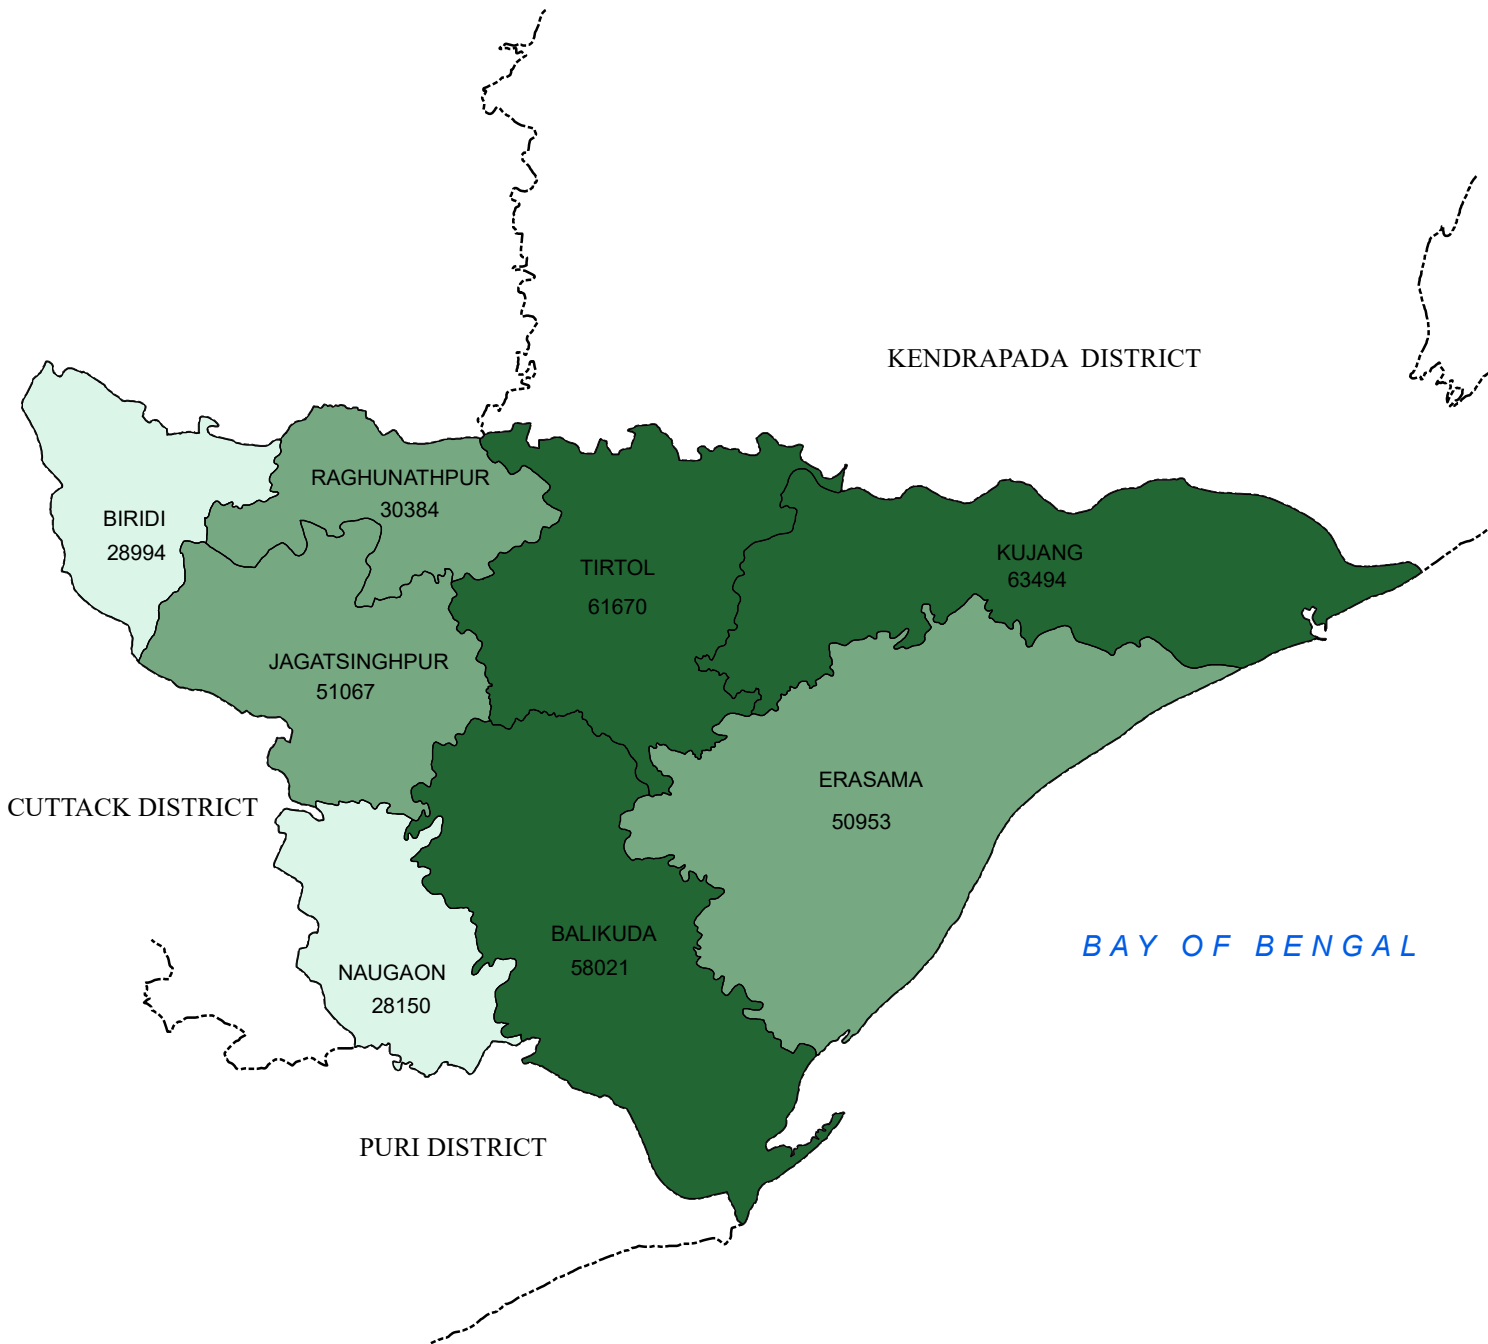

# LITERATE FEMALE (IN NUMBER) DISTRICT: JAGATSINGHPUR

## LEGEND

### LITERATE (FEMALE)

- 28150 - 30380 (LOW)
- 30381 - 51070 (MEDIUM)
- 51071 - 63494 (HIGH)
- DISTRICT BOUNDARY
- BLOCK BOUNDARY

Source : Census - 2011

## INDEX

0 5 10 20 Kilometers