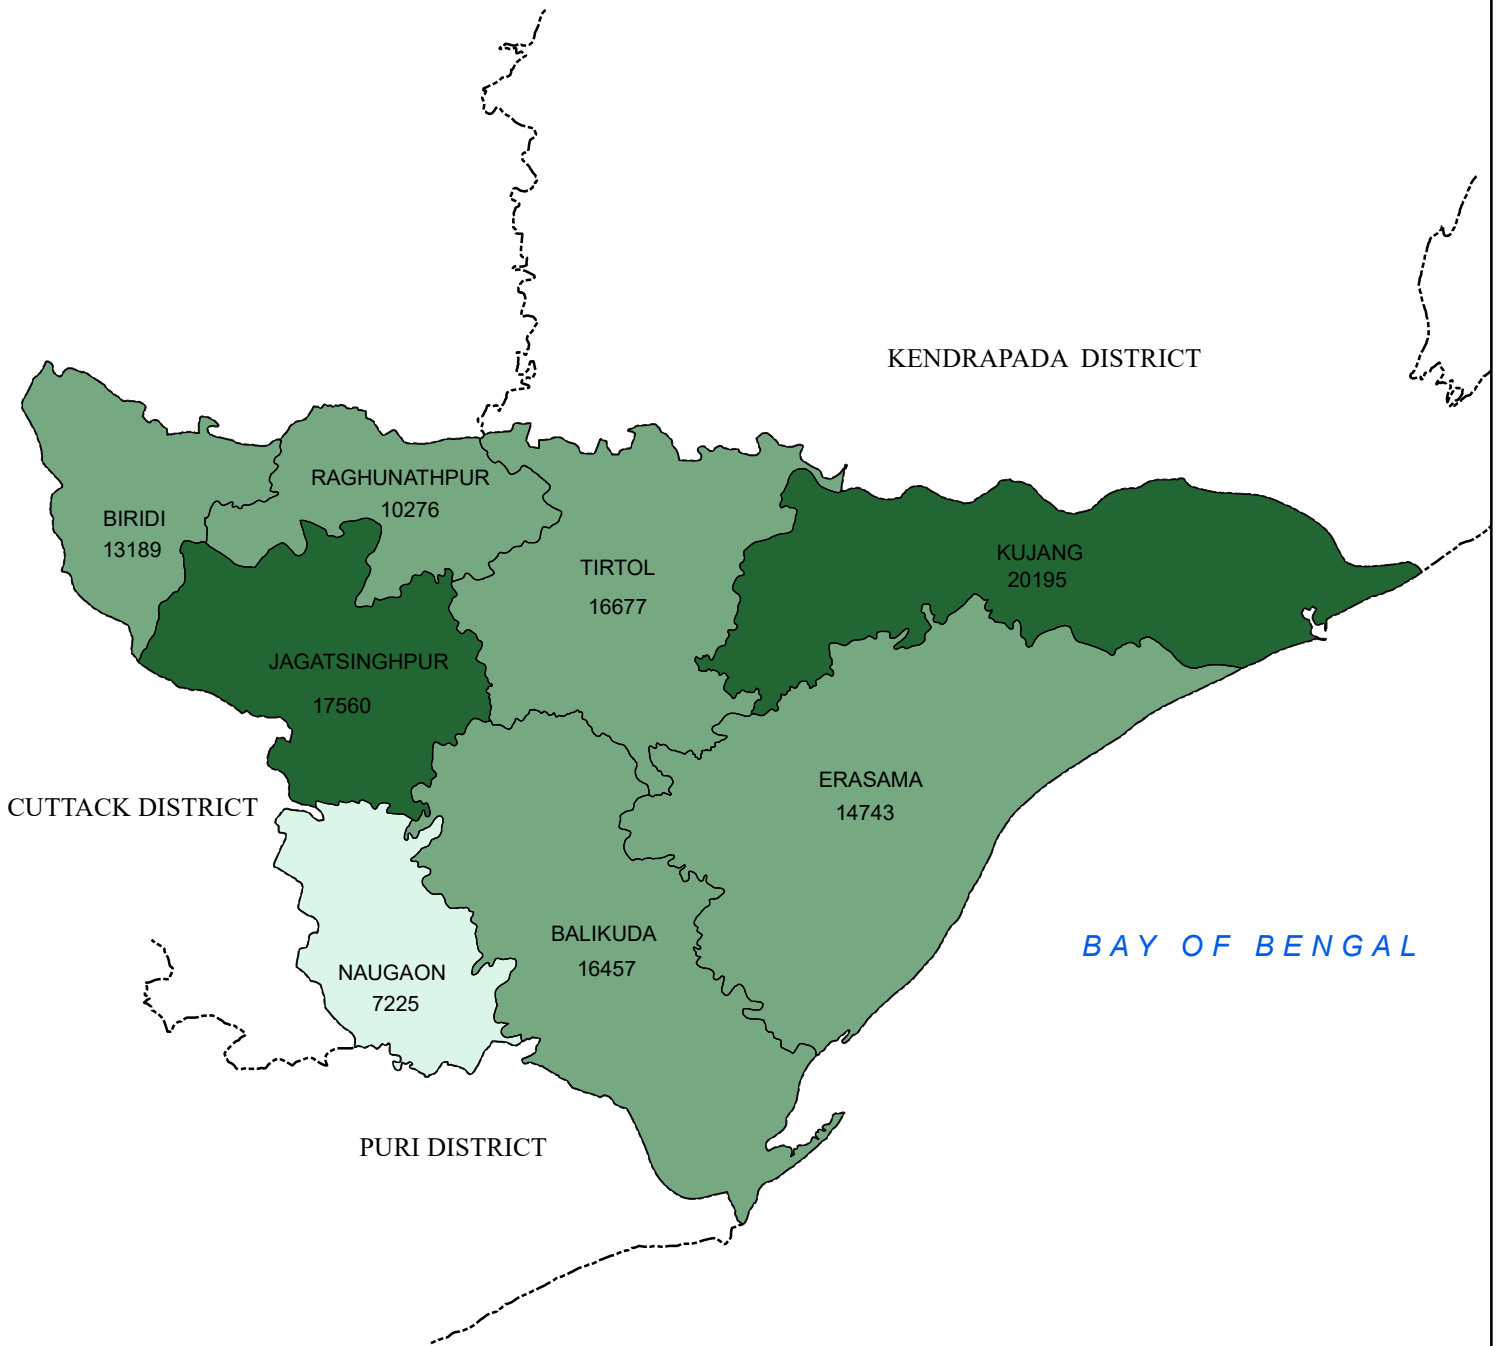

# POPULATION DISTRIBUTION FEMALE (SCHEDULED CASTE) DISTRICT: JAGATSINGHPUR

### LEGEND

POPULATION FEMALE (SC)

- 7225 - 10270 (LOW)
- 10271 - 16680 (MEDIUM)
- 16681 - 20195 (HIGH)

- DISTRICT BOUNDARY
- BLOCK BOUNDARY

Source : Census - 2011

### INDEX

0 5 10 20 Kilometers