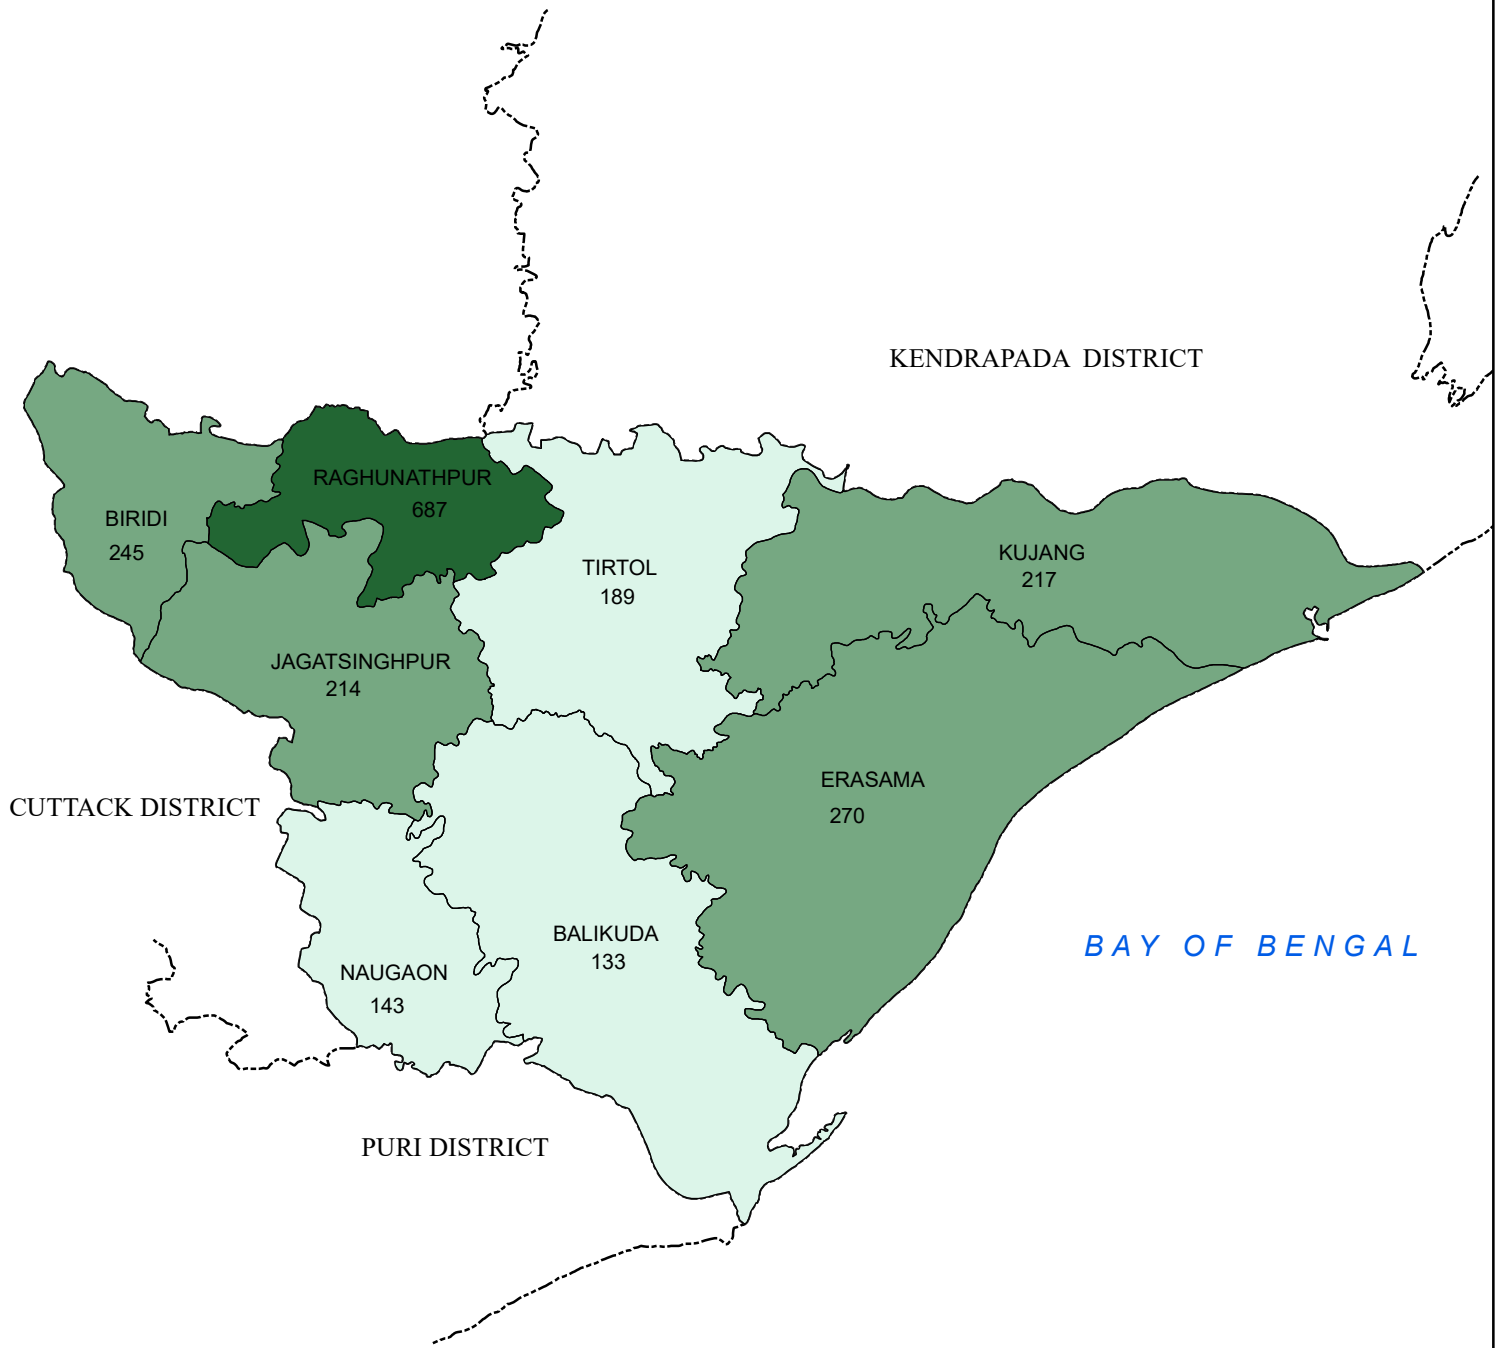

POPULATION DISTRIBUTION FEMALE (SCHEDULED TRIBE) DISTRICT: JAGATSINGHPUR

LEGEND

POPULATION FEMALE (ST)

- 133 - 190 (LOW)
- 191 - 270 (MEDIUM)
- 271 - 687 (HIGH)

— DISTRICT BOUNDARY

BLOCK BOUNDARY

Source : Census - 2011