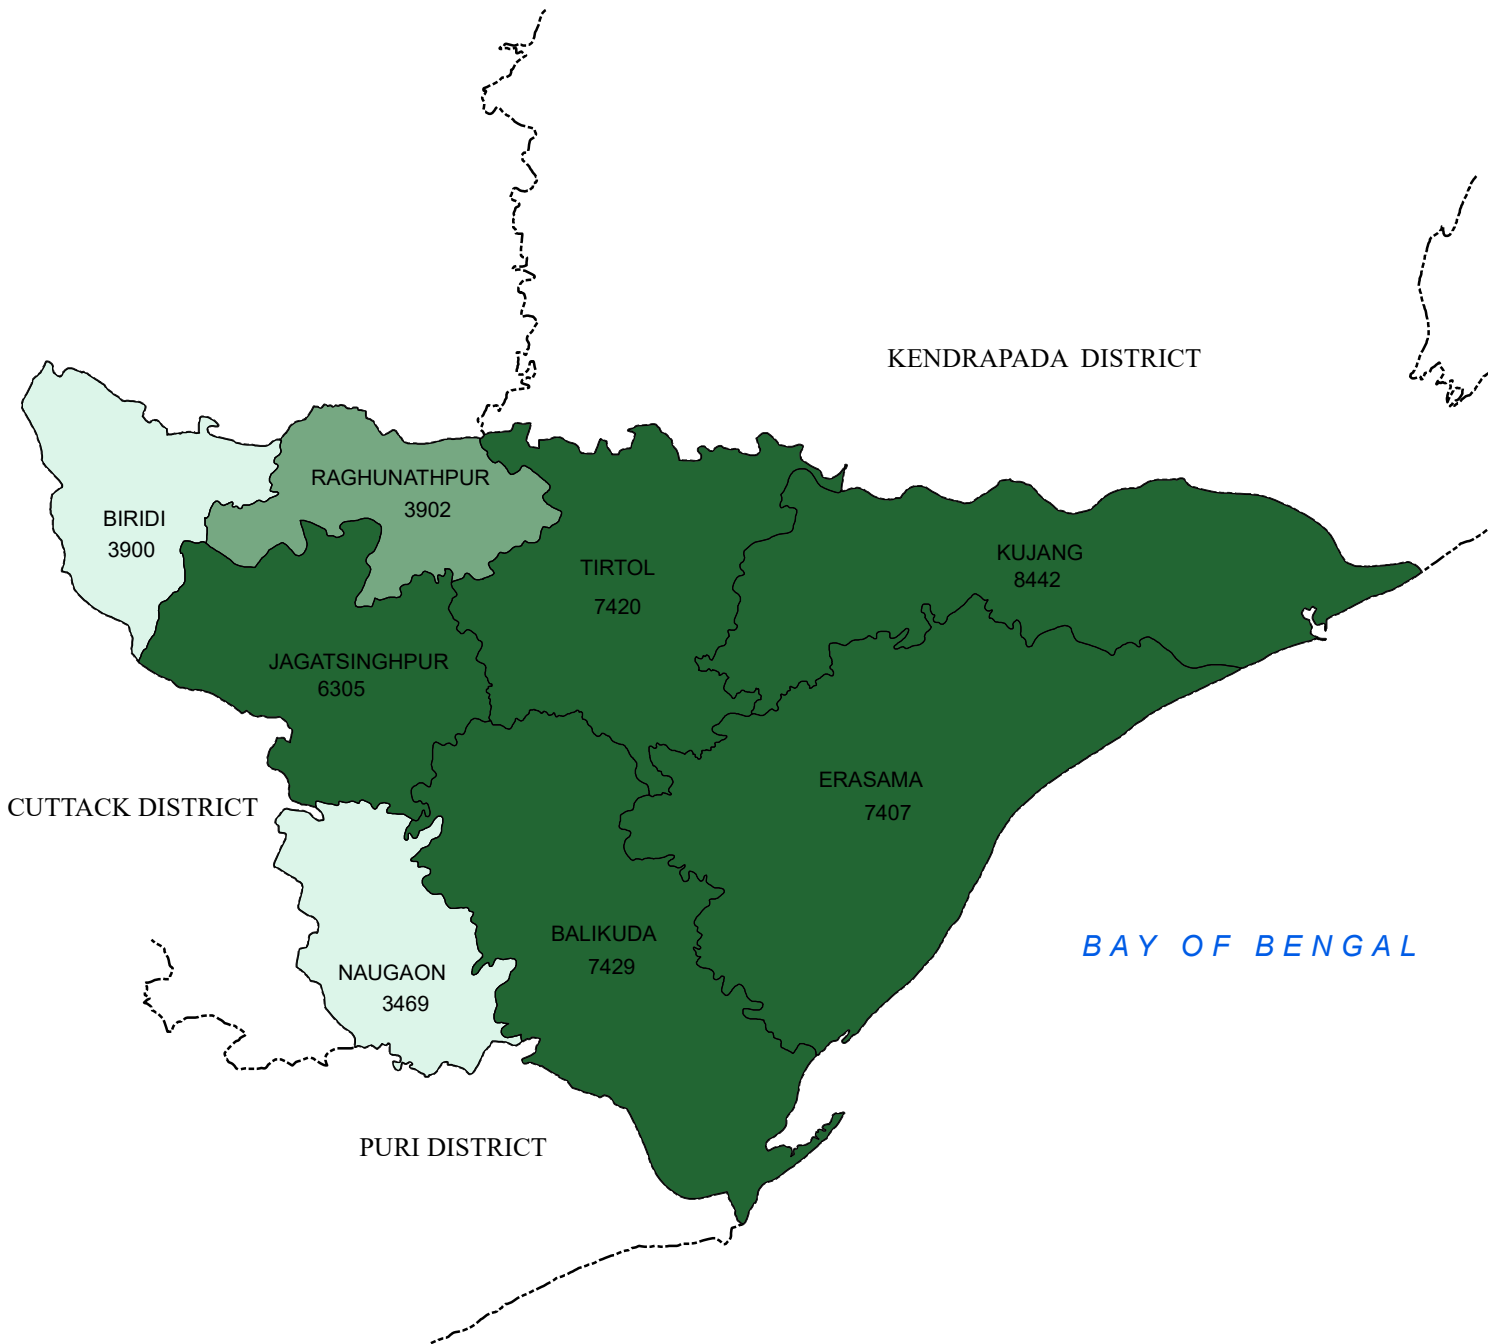

POPULATION DISTRIBUTION FEMALE (0-6 YEARS) DISTRICT: JAGATSINGHPUR

LEGEND

POPULATION FEMALE (0-6 YEARS)

- 3469 - 3900 (LOW)
- 3901 - 6300 (MEDIUM)
- 6301 - 8442 (HIGH)
- DISTRICT BOUNDARY
- BLOCK BOUNDARY

Source : Census - 2011

INDEX

0 5 10 20 Kilometers