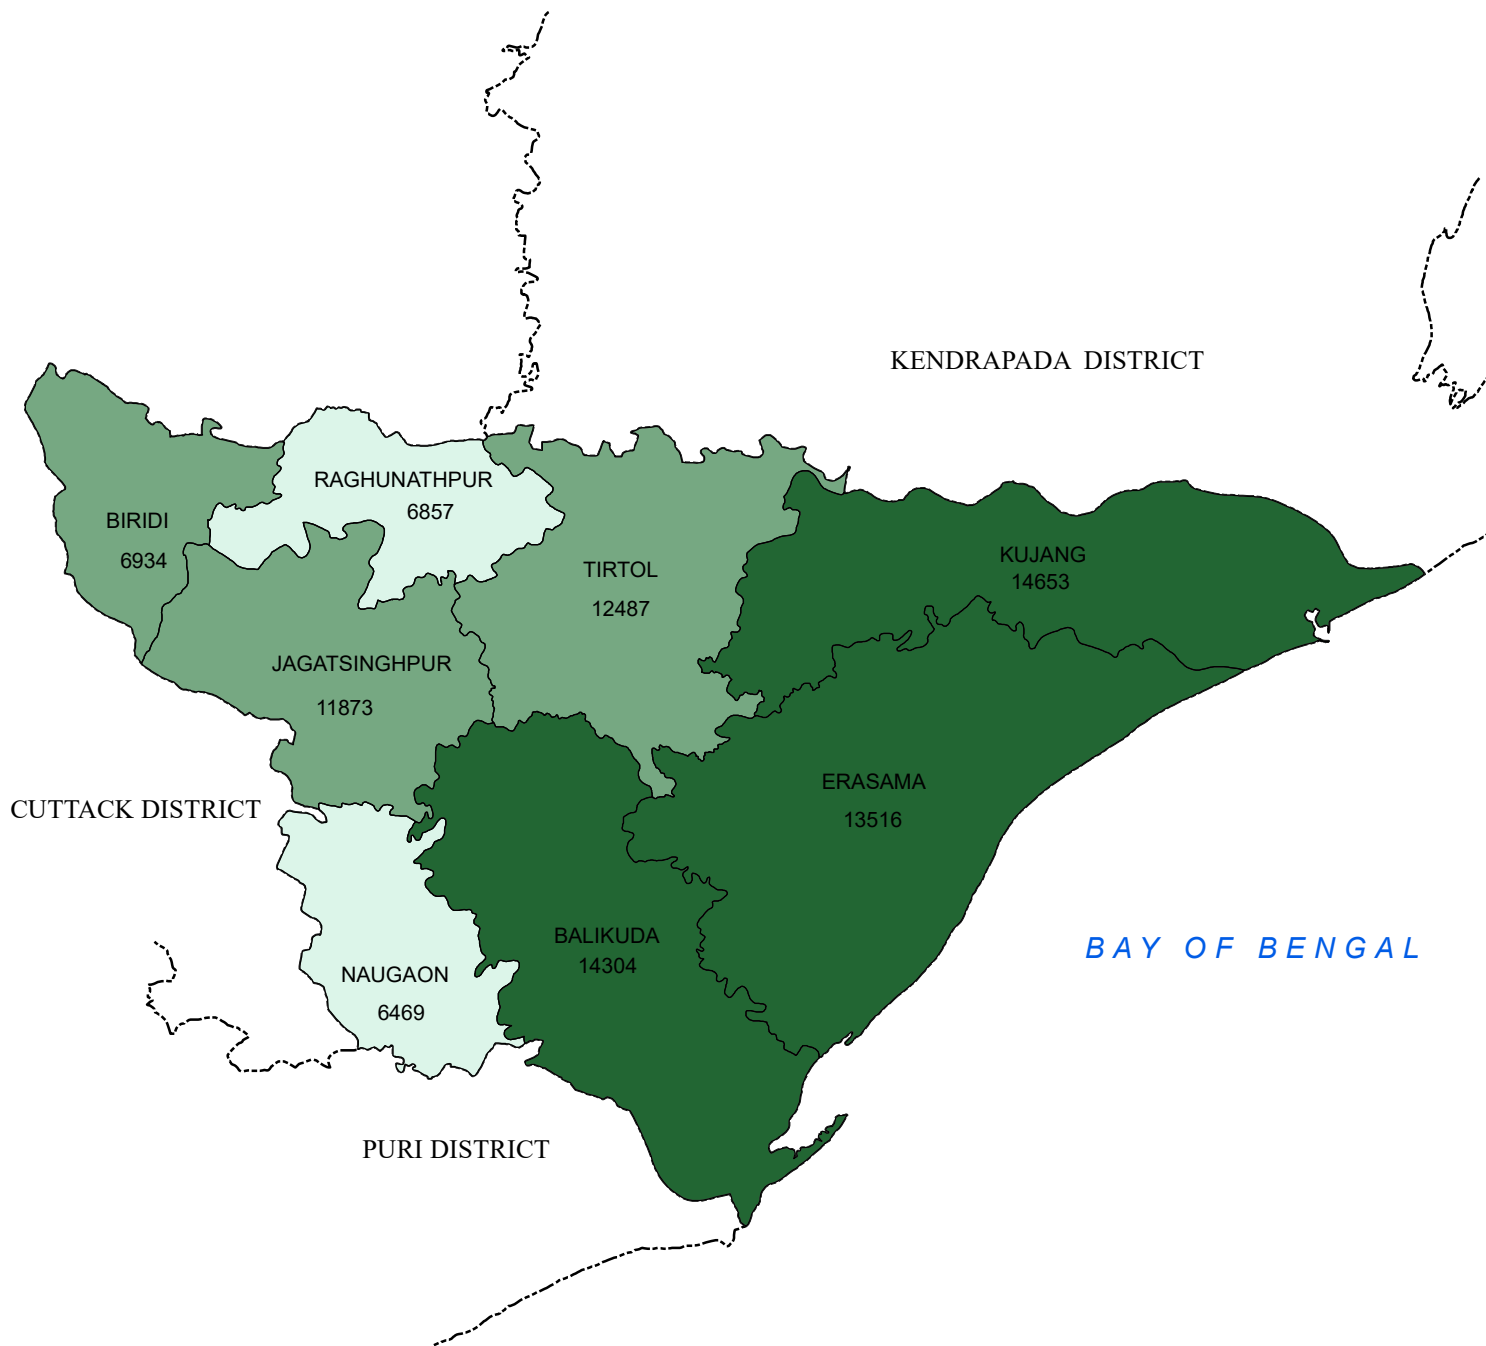

TOTAL ILLITERATE MALE (IN NUMBER)

DISTRICT: JAGATSINGHPUR

LEGEND

ILLITERATE MALE

- 6469 - 6930 (LOW)
- 6931 - 12490 (MEDIUM)
- 12491 - 14653 (HIGH)
- DISTRICT BOUNDARY
- BLOCK BOUNDARY

Source : Census - 2011

INDEX

0 5 10 20 Kilometers