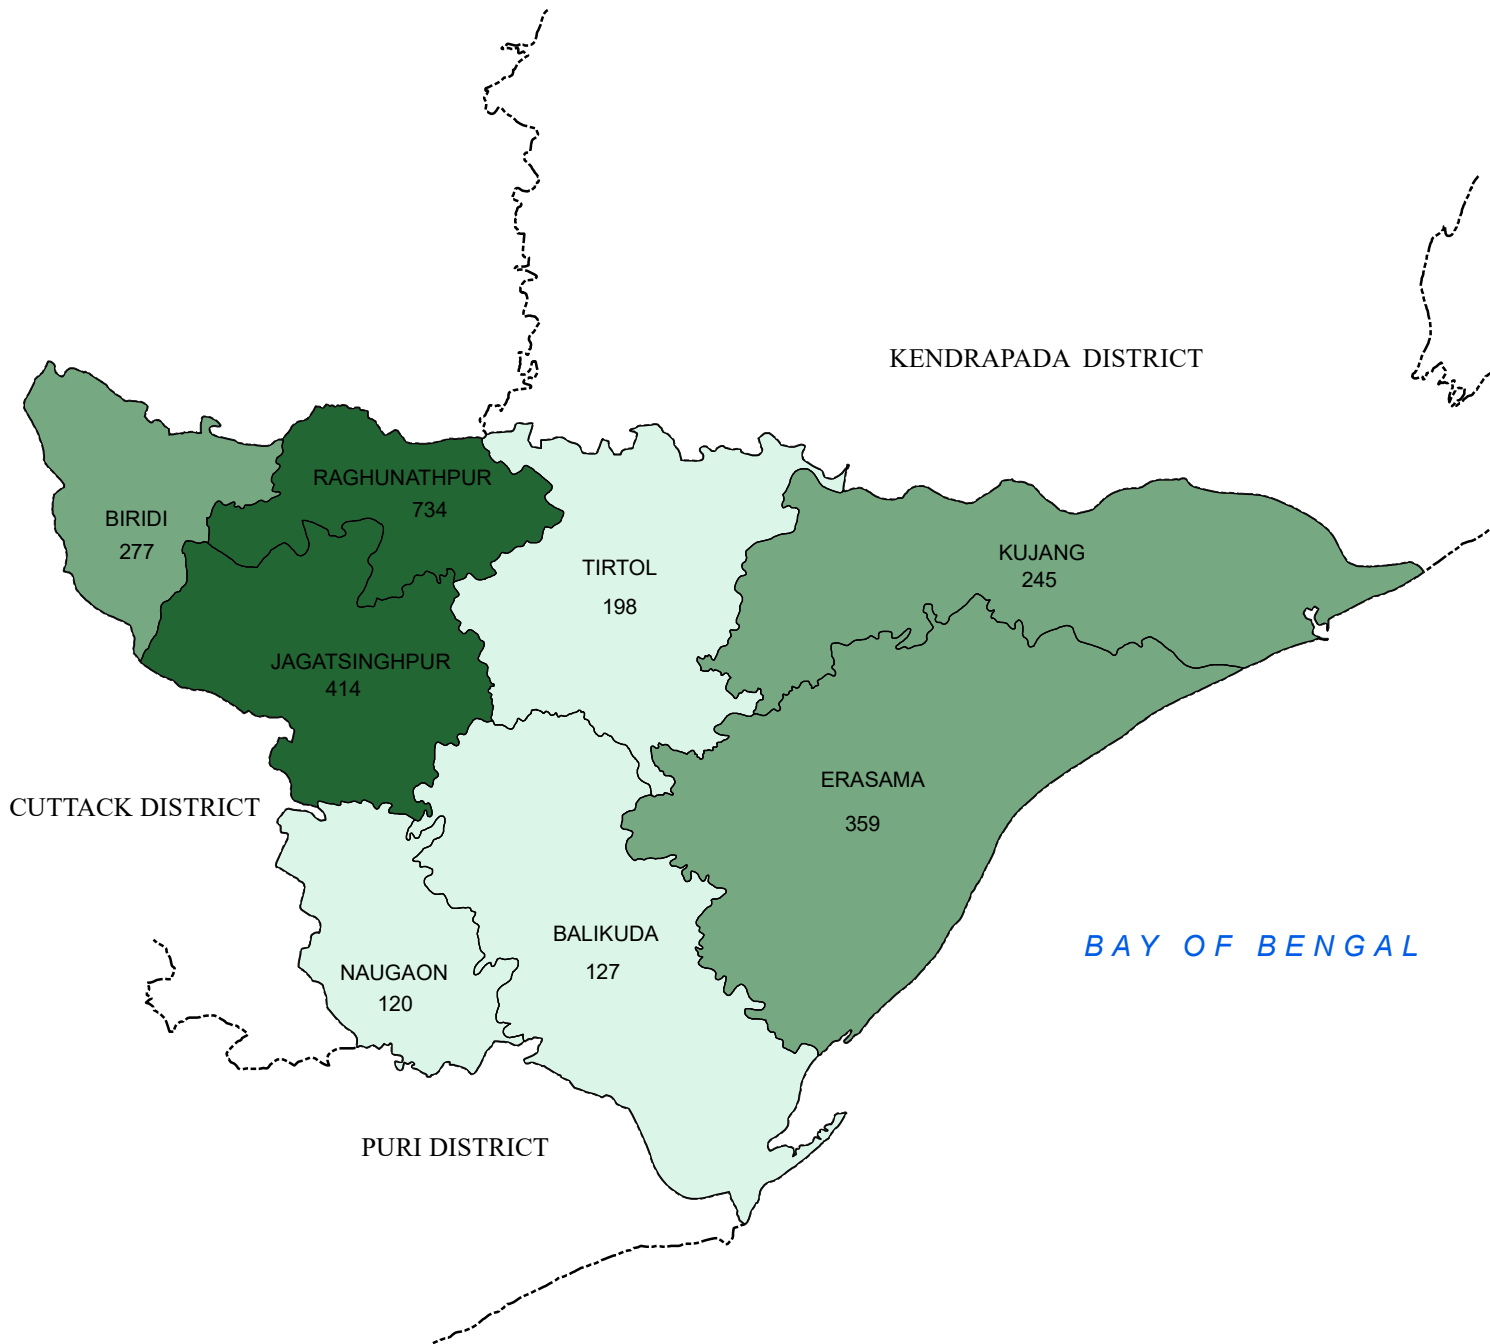

# POPULATION DISTRIBUTION MALE (SCHEDULED TRIBE) DISTRICT: JAGATSINGHPUR

## LEGEND

DISTRIBUTION MALE (ST)

- 120 - 240 (LOW)
- 241 - 410 (MEDIUM)
- 411 - 734 (HIGH)
- DISTRICT BOUNDARY
- BLOCK BOUNDARY

Source : Census - 2011

## INDEX

0      5      10      20 Kilometers