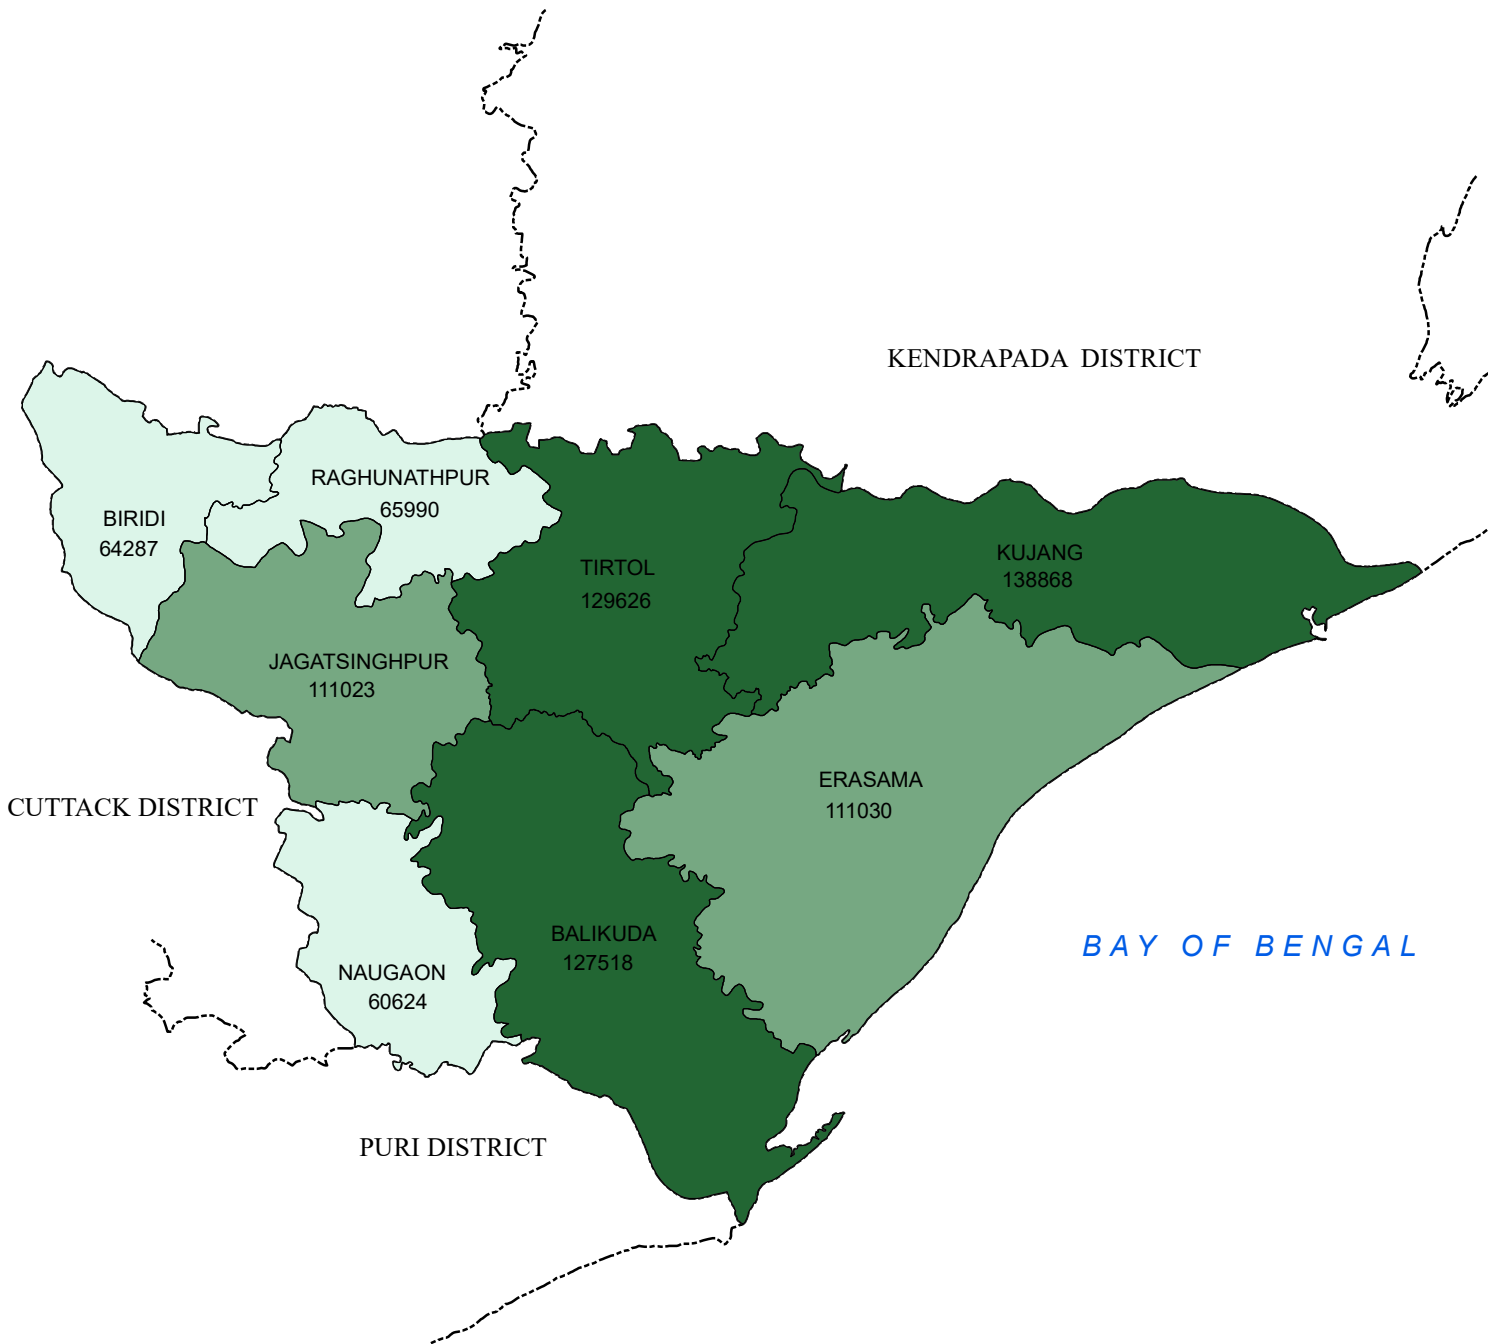

# POPULATION LITERATE IN NUMBER

## DISTRICT: JAGATSINGHPUR

### LEGEND

### INDEX

0 5 10 20 Kilometers