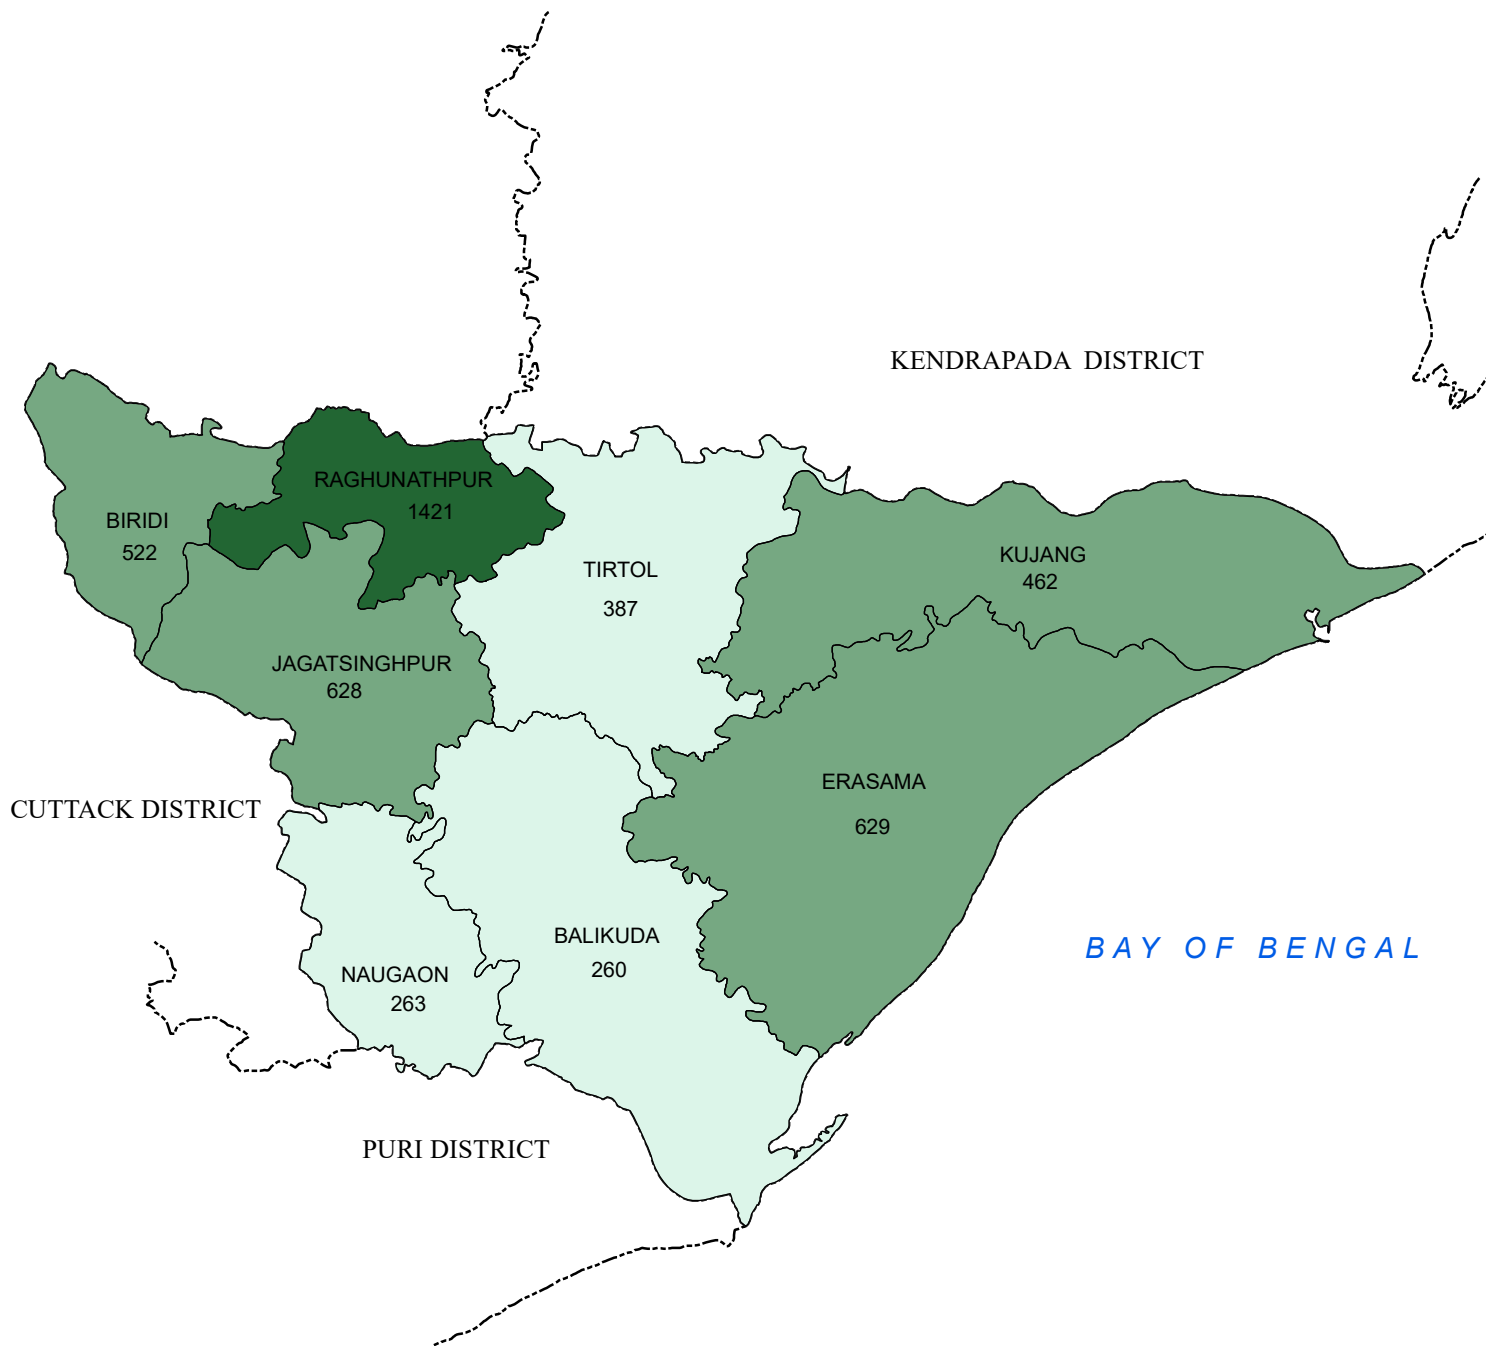

POPULATION DISTRIBUTION (SCHEDULED TRIBE) DISTRICT: JAGATSINGHPUR

LEGEND

POPULATION (ST)

- 260 - 387 (LOW)
- 388 - 629 (MEDIUM)
- 630 - 1421 (HIGH)
- DISTRICT BOUNDARY
- BLOCK BOUNDARY

Source : Census - 2011

INDEX

0 5 10 20 Kilometers