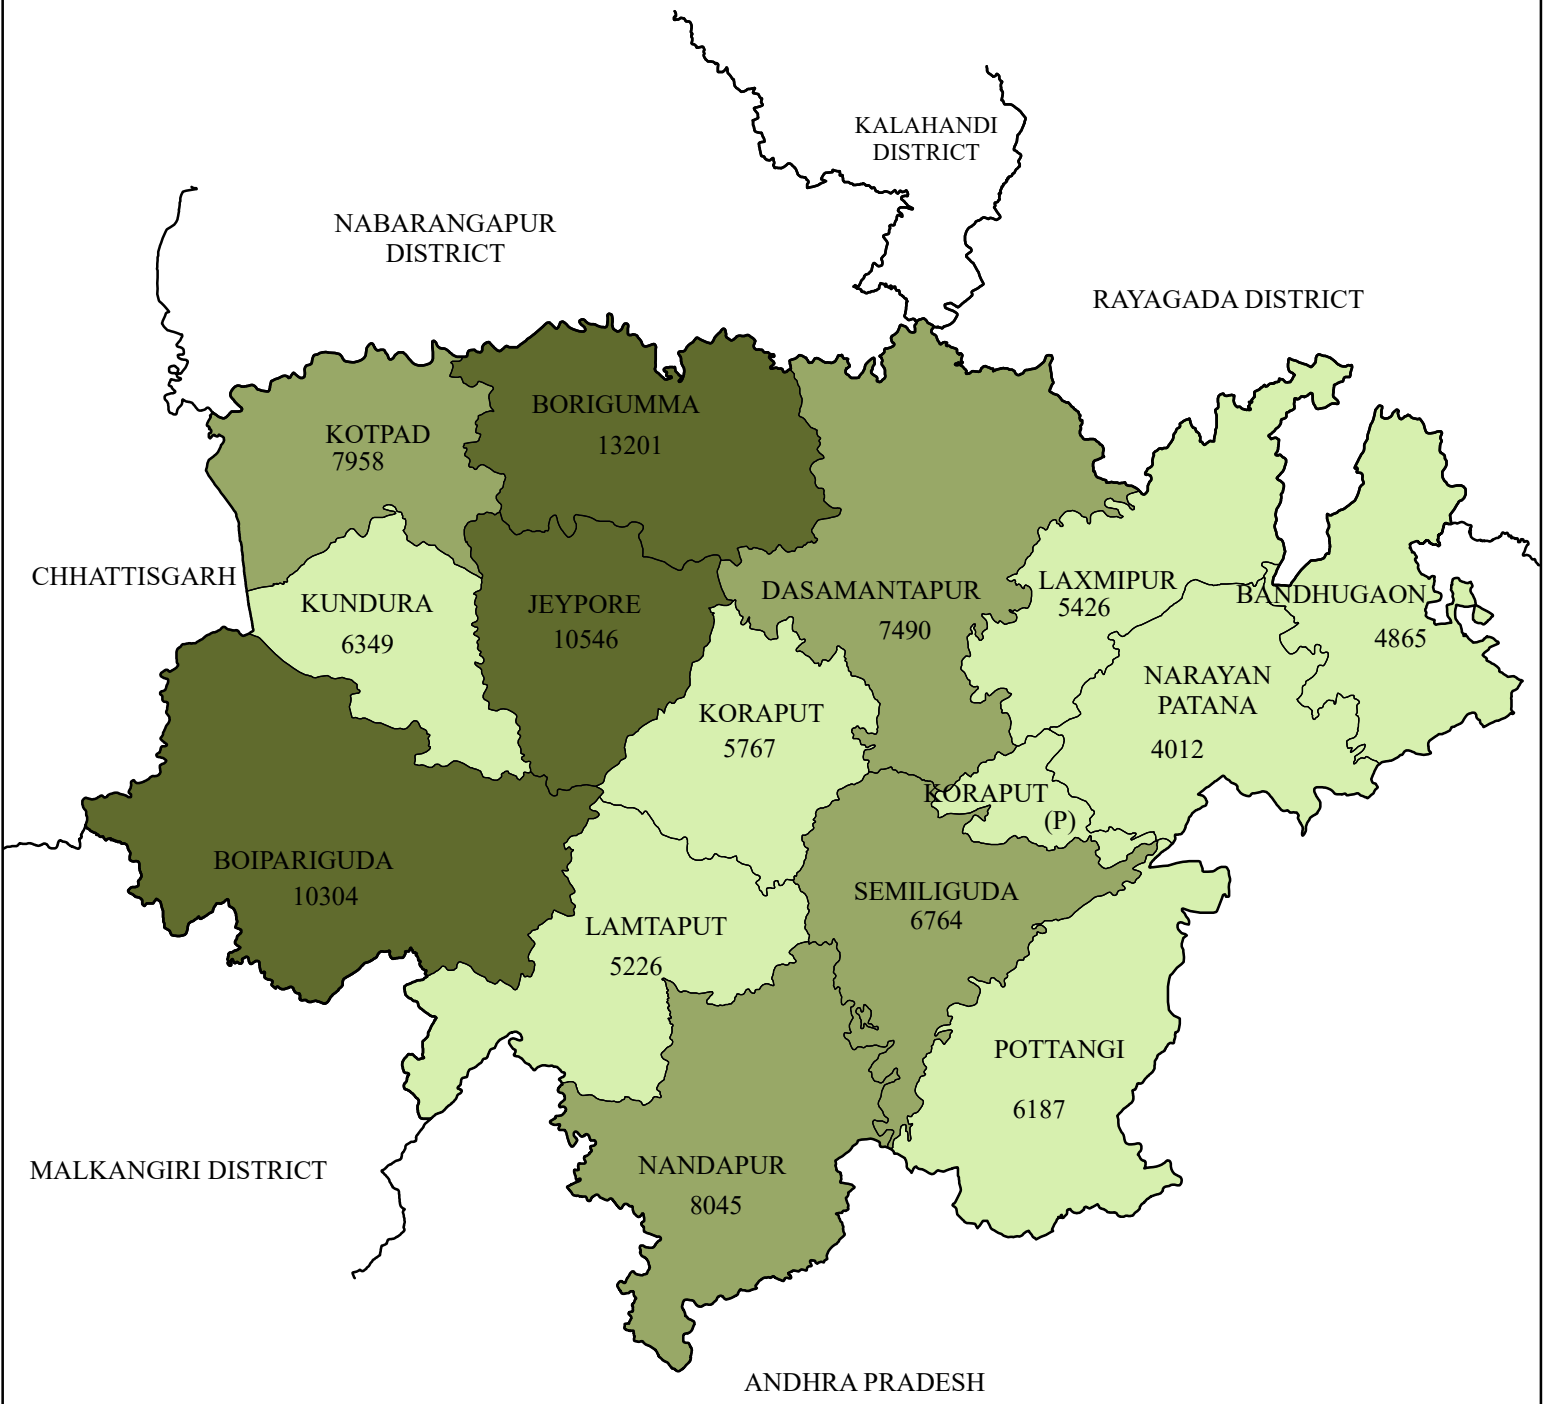

POPULATION DISTRIBUTION MALE (0-6 YEARS) DISTRICT: KORAPUT

LEGEND

POPULATION MALE (0-6 YEARS)

- 4012 - 6350 (LOW)
- 6351 - 8050 (MEDIUM)
- 8051 - 13201 (HIGH)
- DISTRICT BOUNDARY
- BLOCK BOUNDARY

Source : Census - 2011

INDEX

0 5 10 20 Kilometers