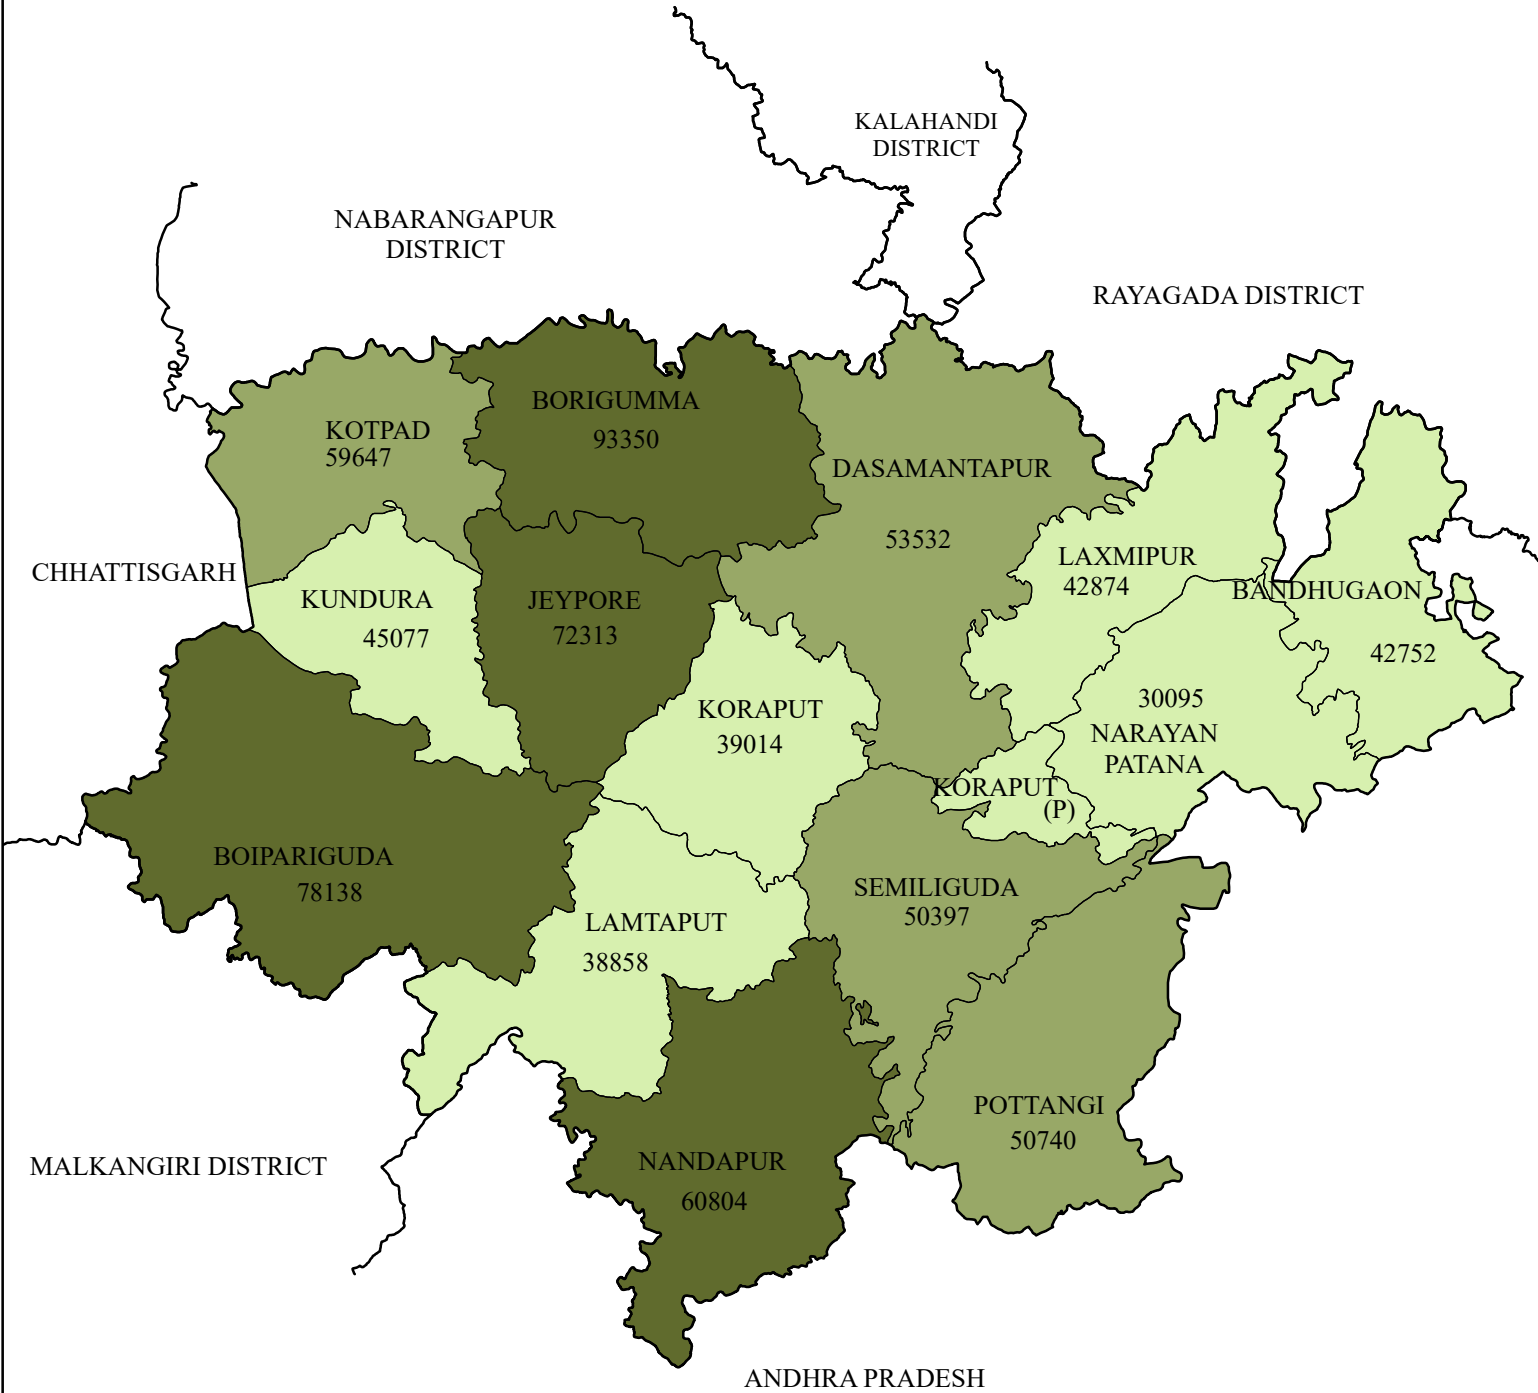

TOTAL ILLITERATE (IN NUMBER)

DISTRICT: KORAPUT

LEGEND

POPULATION ILLITERATE

- 30095 - 45080 (LOW)
- 45081 - 60800 (MEDIUM)
- 60801 - 93350 (HIGH)
- DISTRICT BOUNDARY
- BLOCK BOUNDARY

Source : Census - 2011

INDEX

0 5 10 20 Kilometers