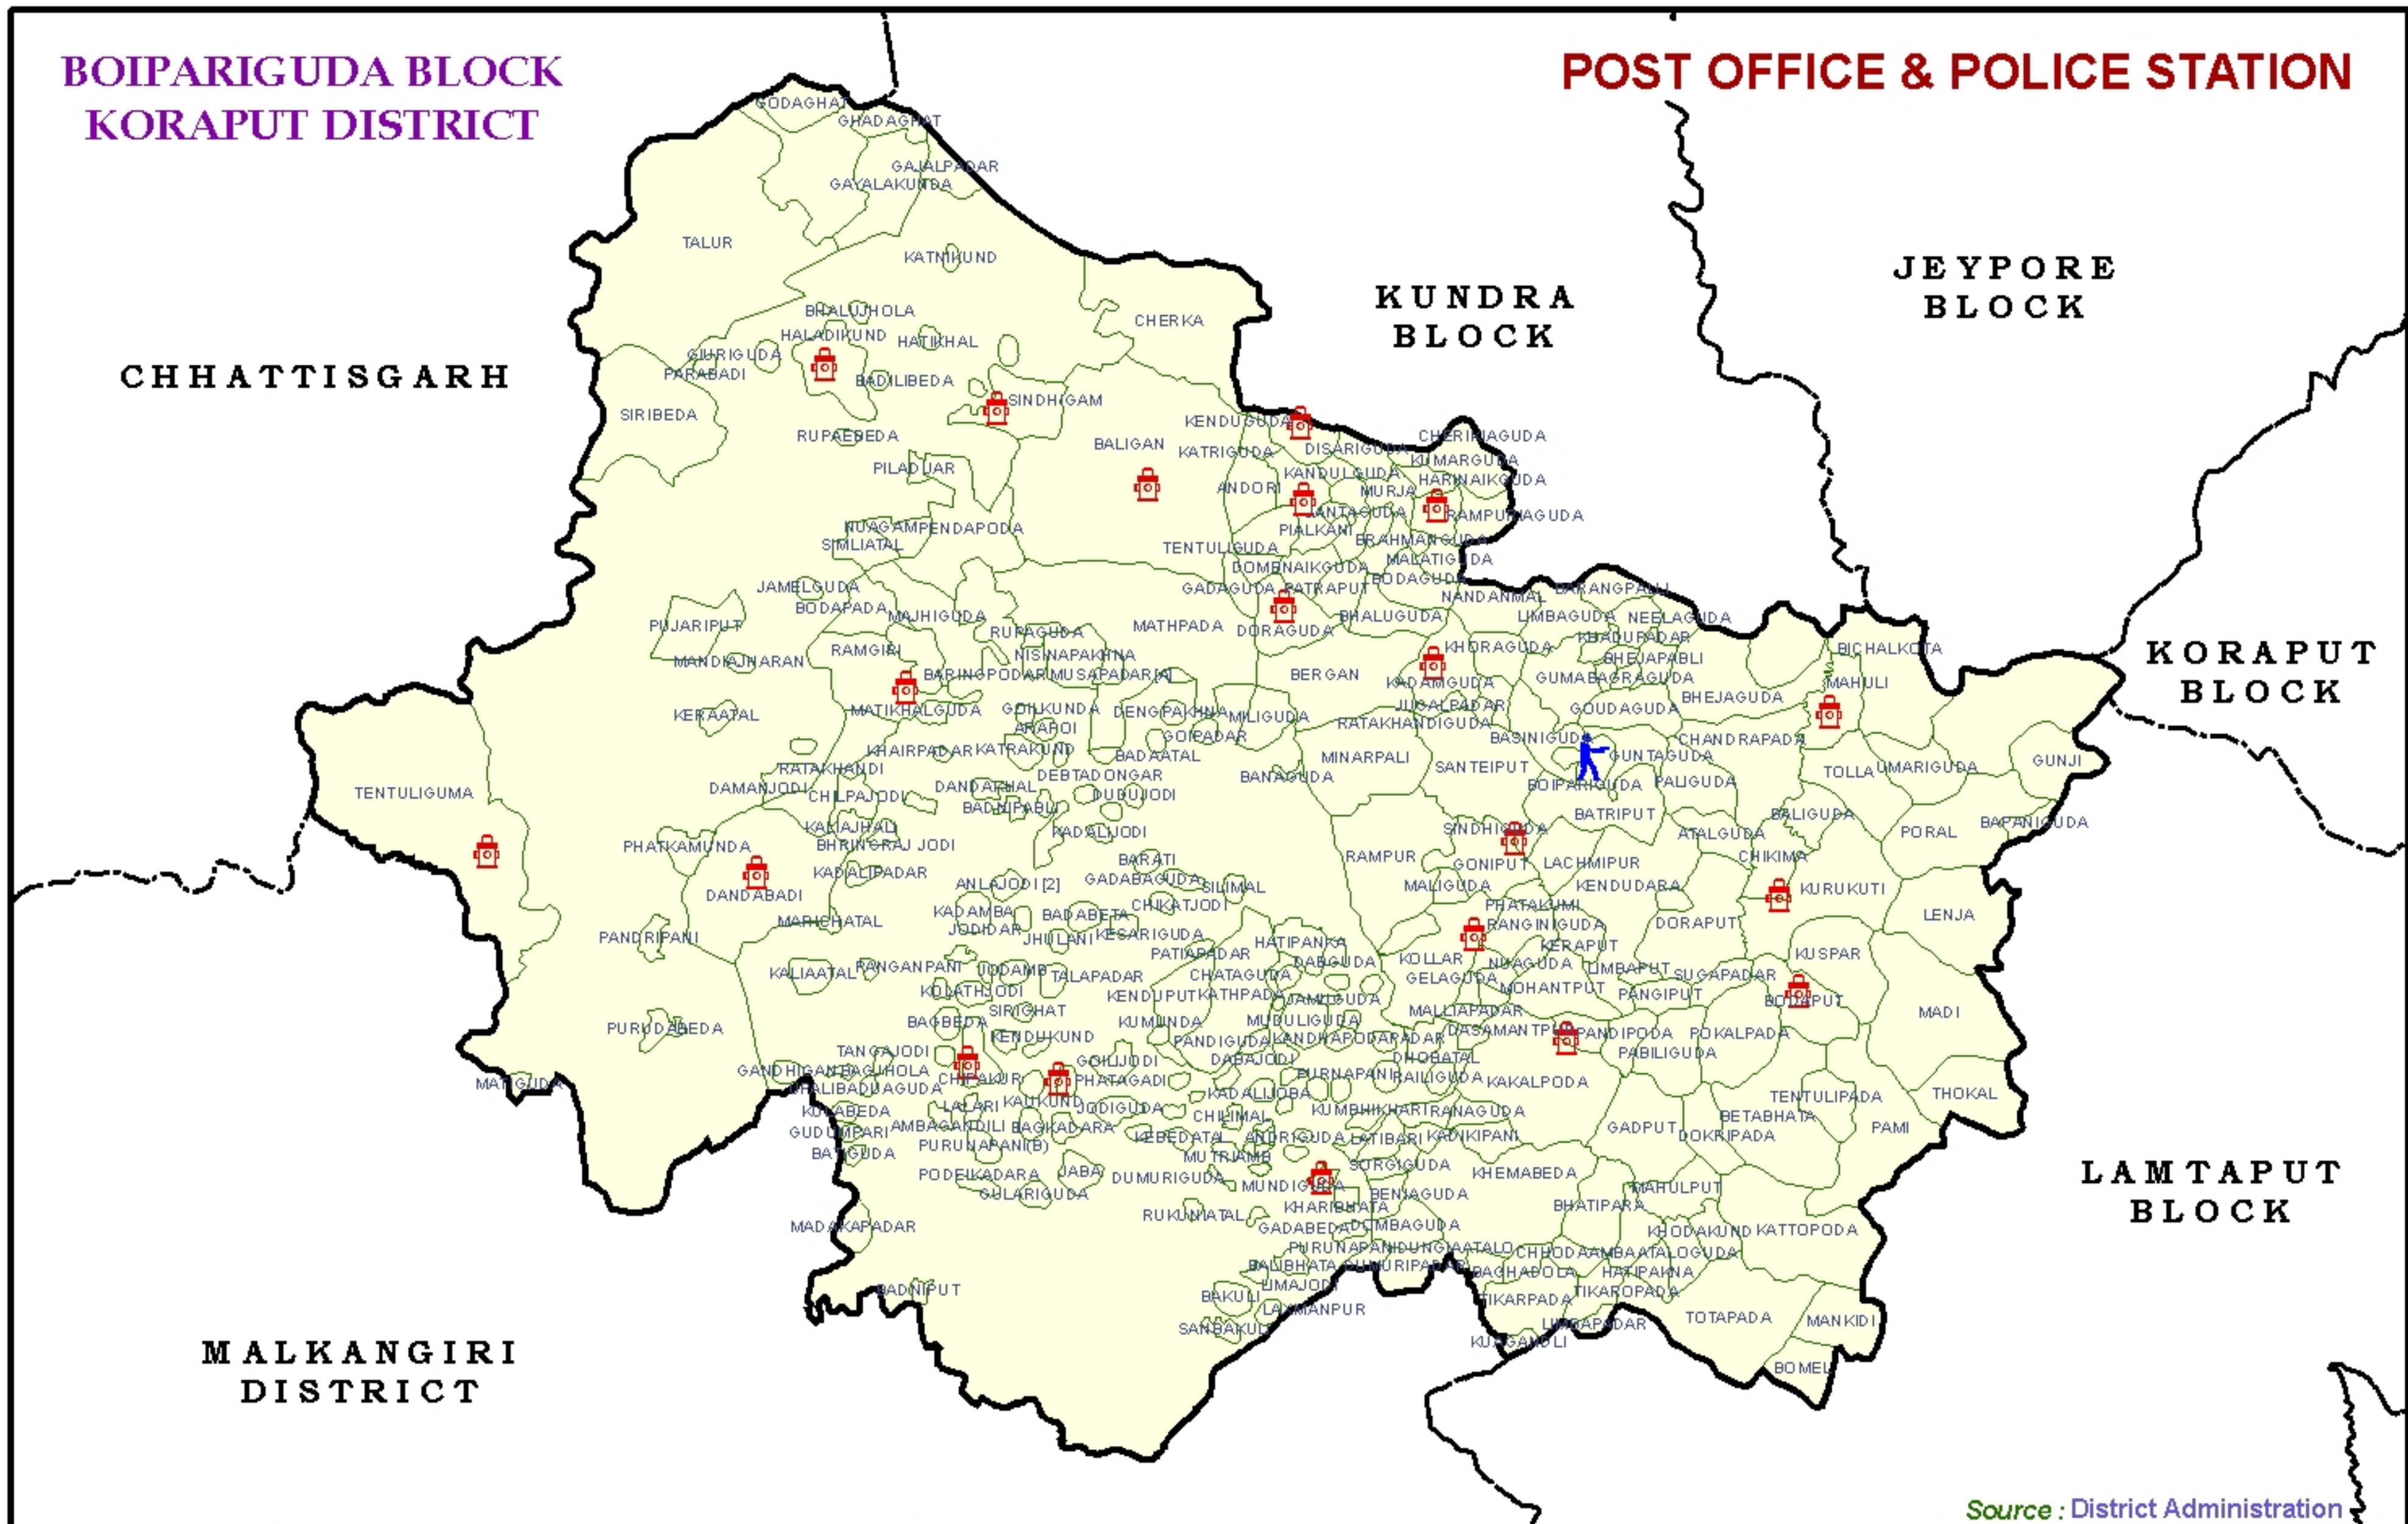

**BOIPARIGUDA BLOCK
KORAPUT DISTRICT**

POST OFFICE & POLICE STATION

Source : District Administration

INDIA	ODISHA	KORAPUT	LEGEND	Prepared by : GISdivision NIC, Bhubaneswar
<p>Odisha</p>	<p>Koraput</p>	<p>Boipariguda</p>	<ul style="list-style-type: none"> Police Station Post Office Block Boundary Village Boundary 	<p>SCALE</p> <p>3 1.5 0 3 Kms</p>