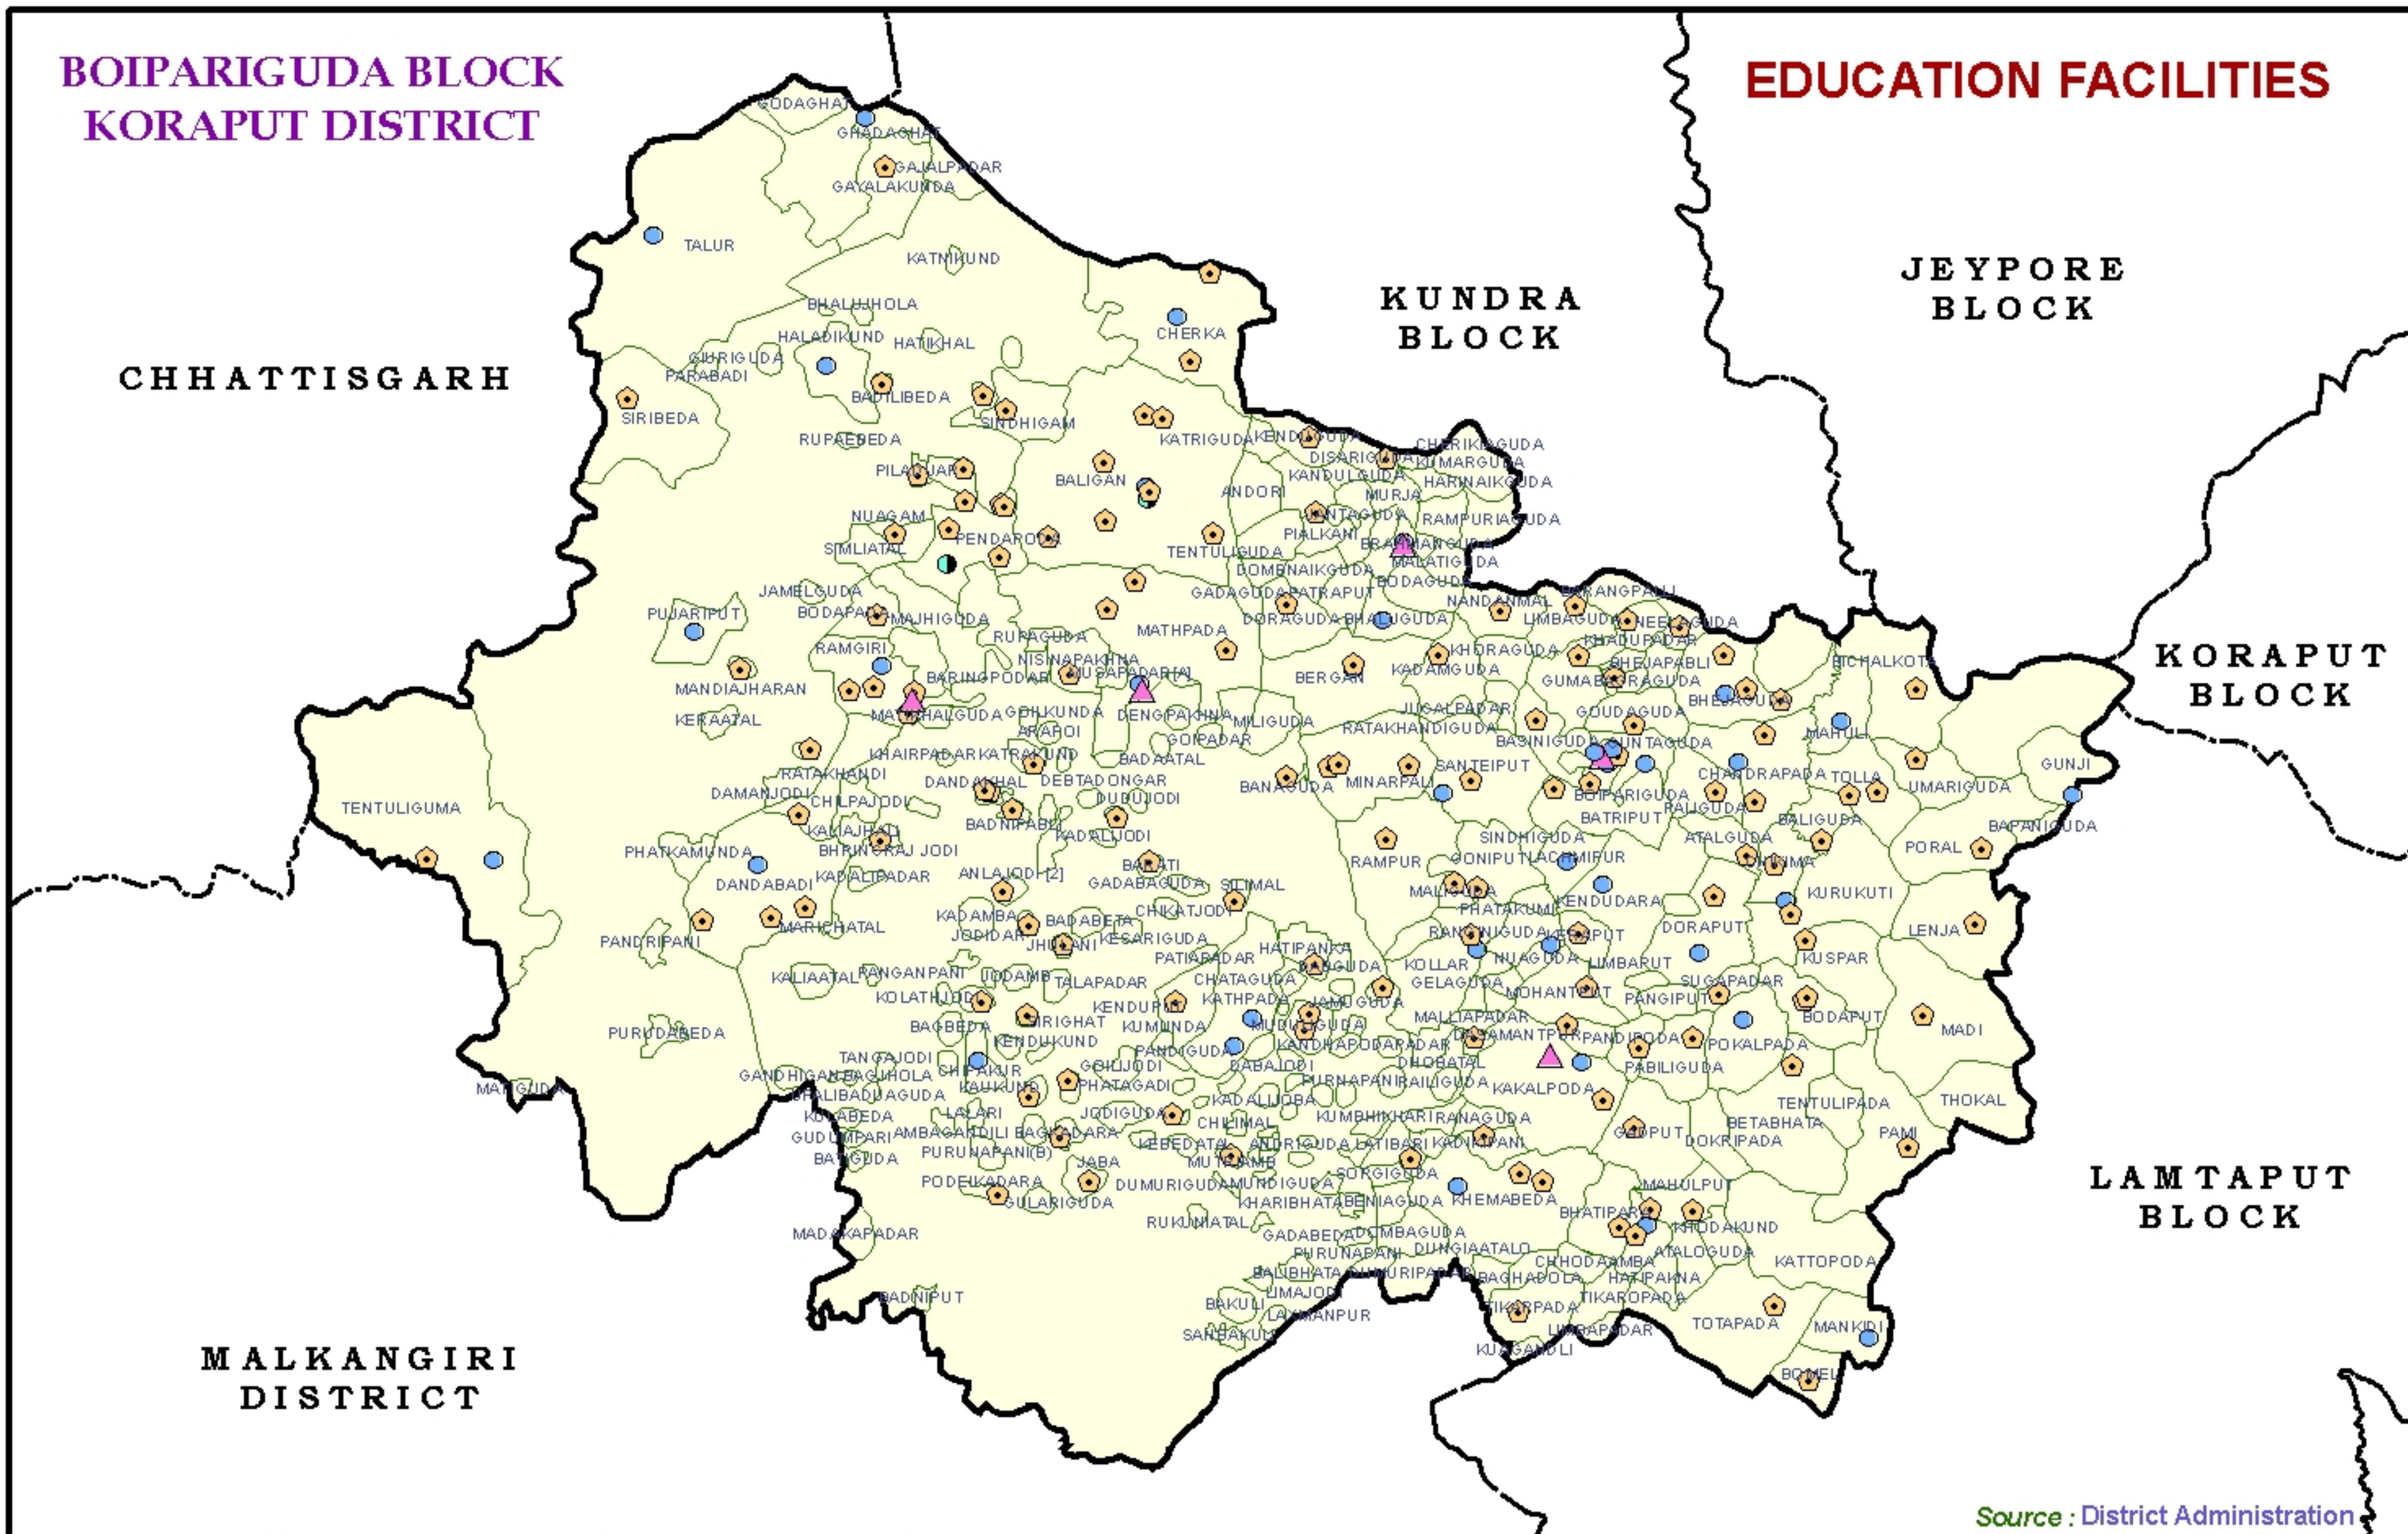

**BOIPARIGUDA BLOCK  
KORAPUT DISTRICT**

**EDUCATION FACILITIES**

Source : District Administration

INDIA	ODISHA	KORAPUT	<b>LEGEND</b>	Prepared by : GISdivision NIC, Bhubaneswar
			<ul style="list-style-type: none"> <li> High School</li> <li> Primary School</li> <li> PS With UPS</li> <li> PS with UPS &amp; HS</li> <li> Block Boundary</li> <li> Village Boundary</li> </ul>	<p>SCALE</p>