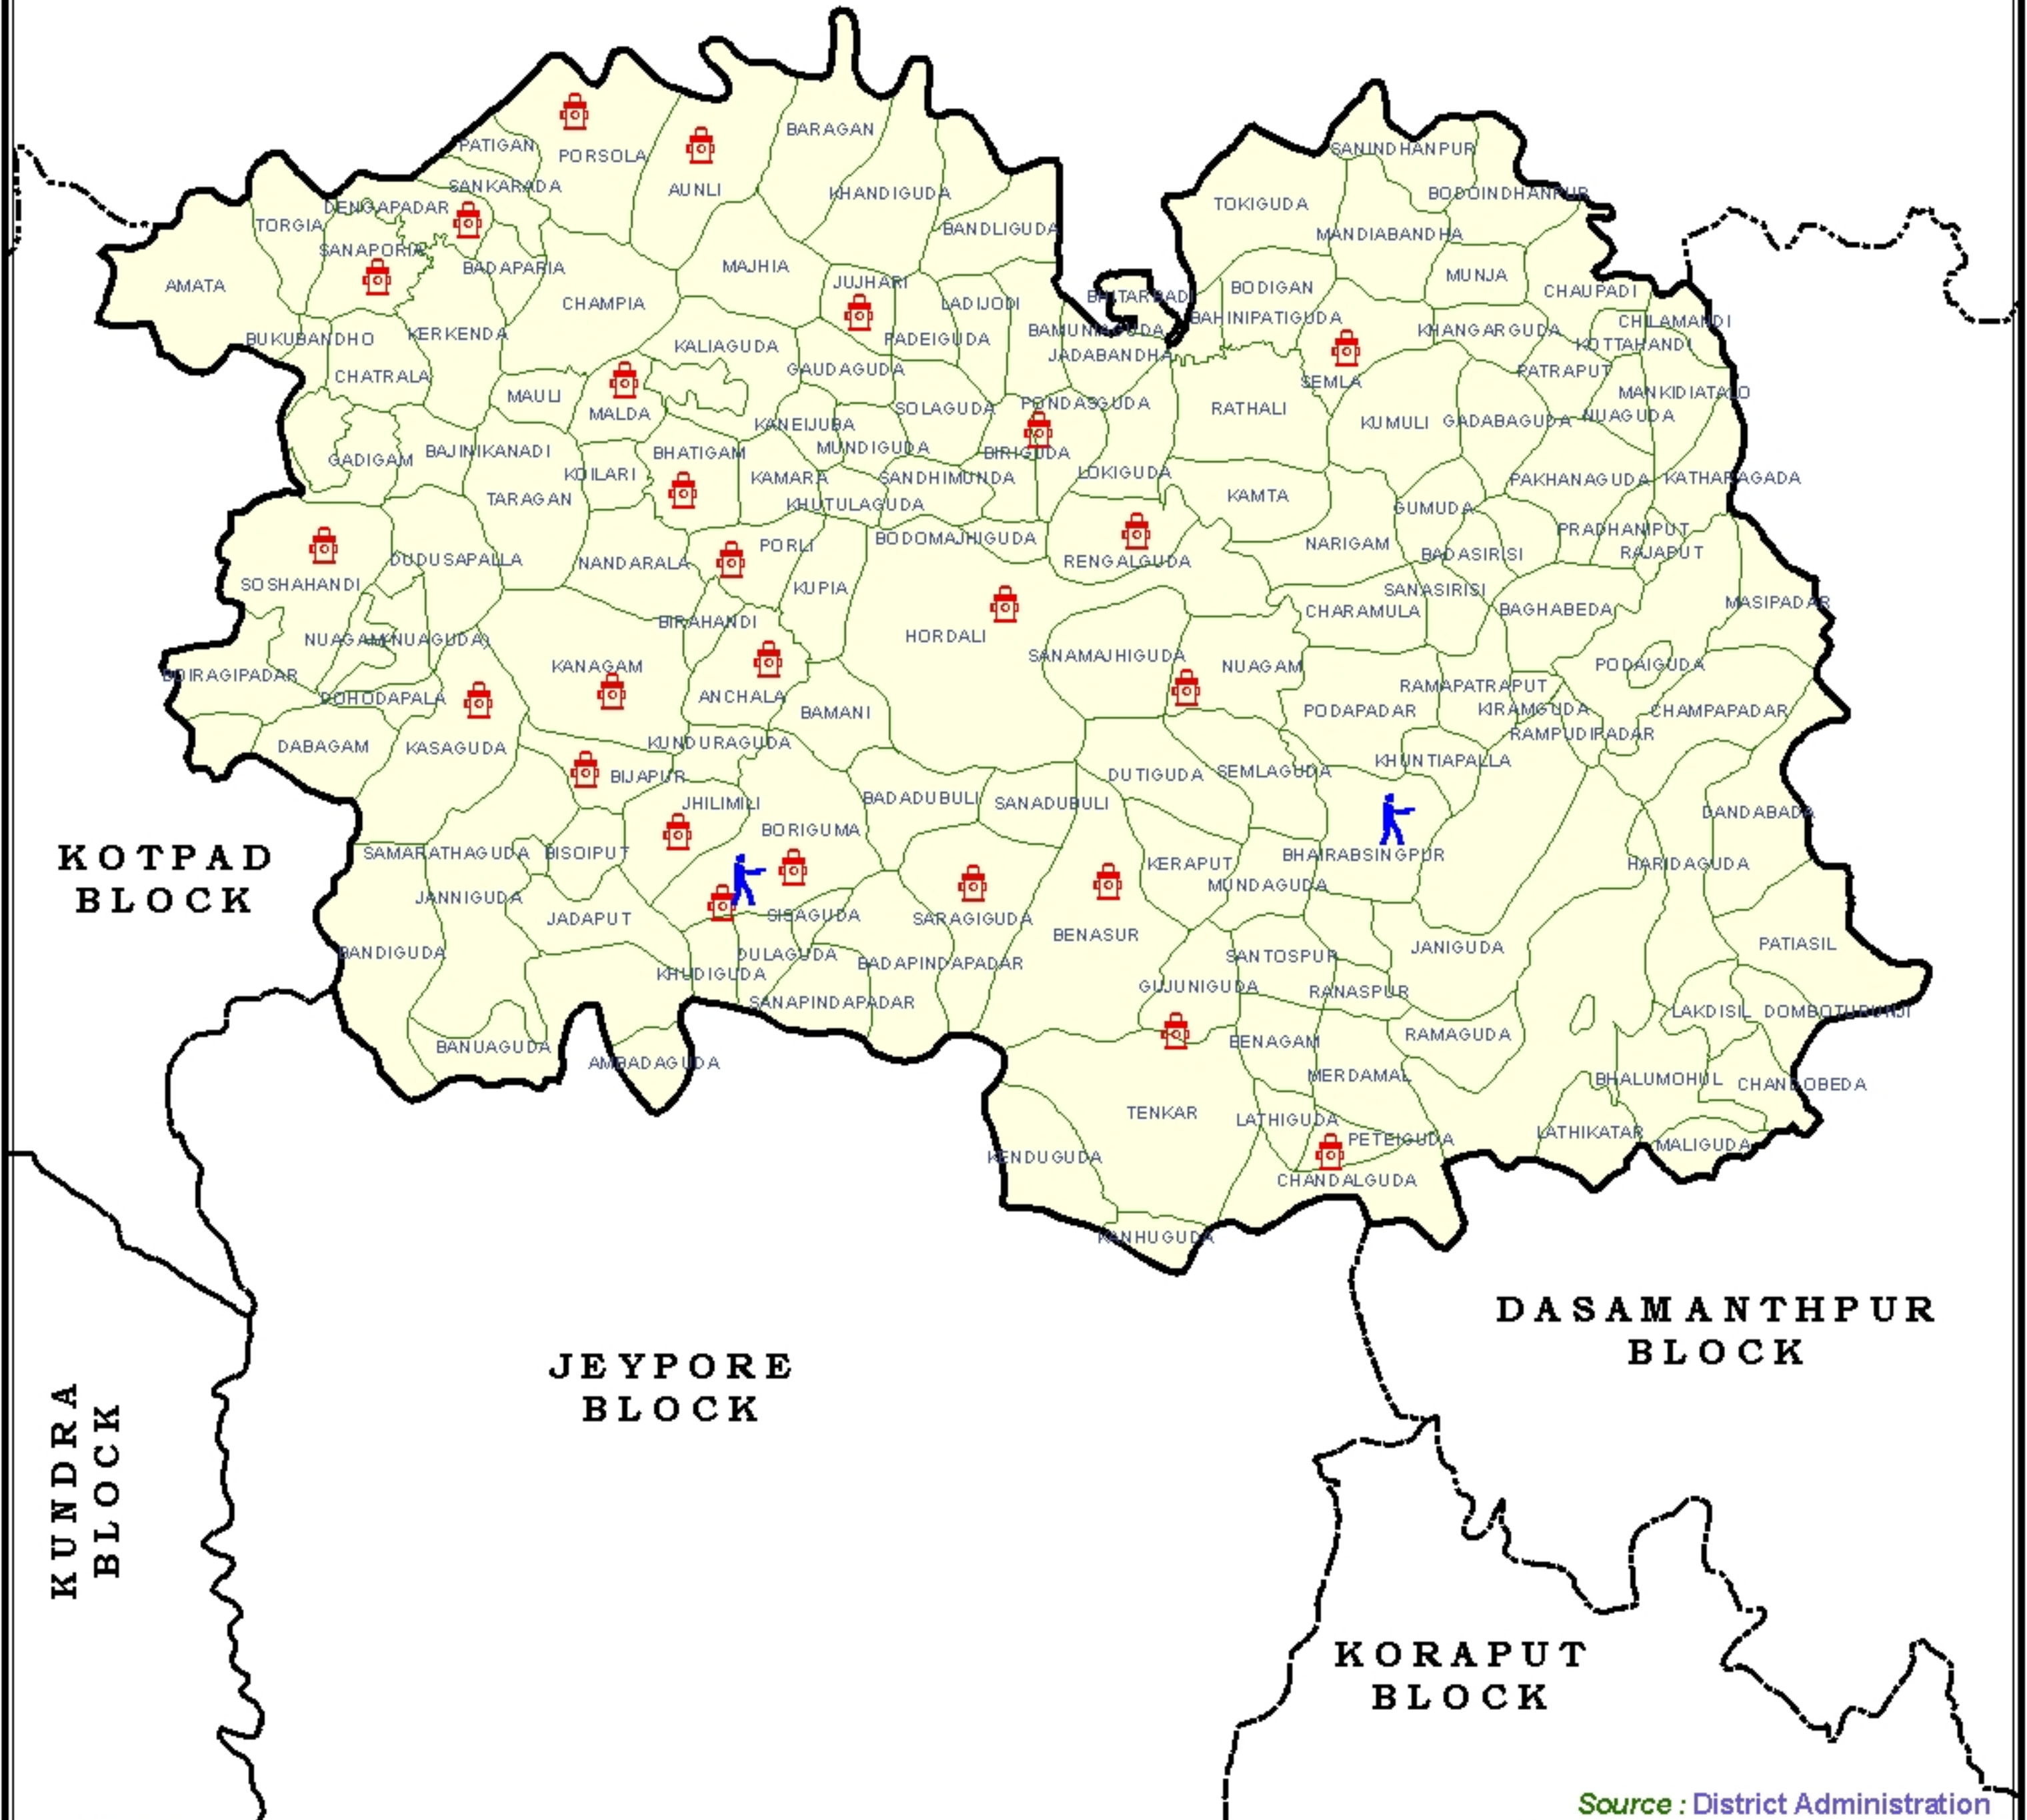

POST OFFICE & POLICE STATION

BORIGUMMA BLOCK KORAPUT DISTRICT

NABARANGPUR DISTRICT

Source : District Administration

INDIA	ODISHA	KORAPUT	LEGEND	Prepared by : GIS Division NIC, Bhubaneswar
<p>Odisha</p>	<p>Koraput</p>	<p>Borigumma</p>	<ul style="list-style-type: none"> Police Station Post Office Block Boundary Village Boundary 	<p>SCALE</p> <p>3 1.5 0 3 Kms</p>