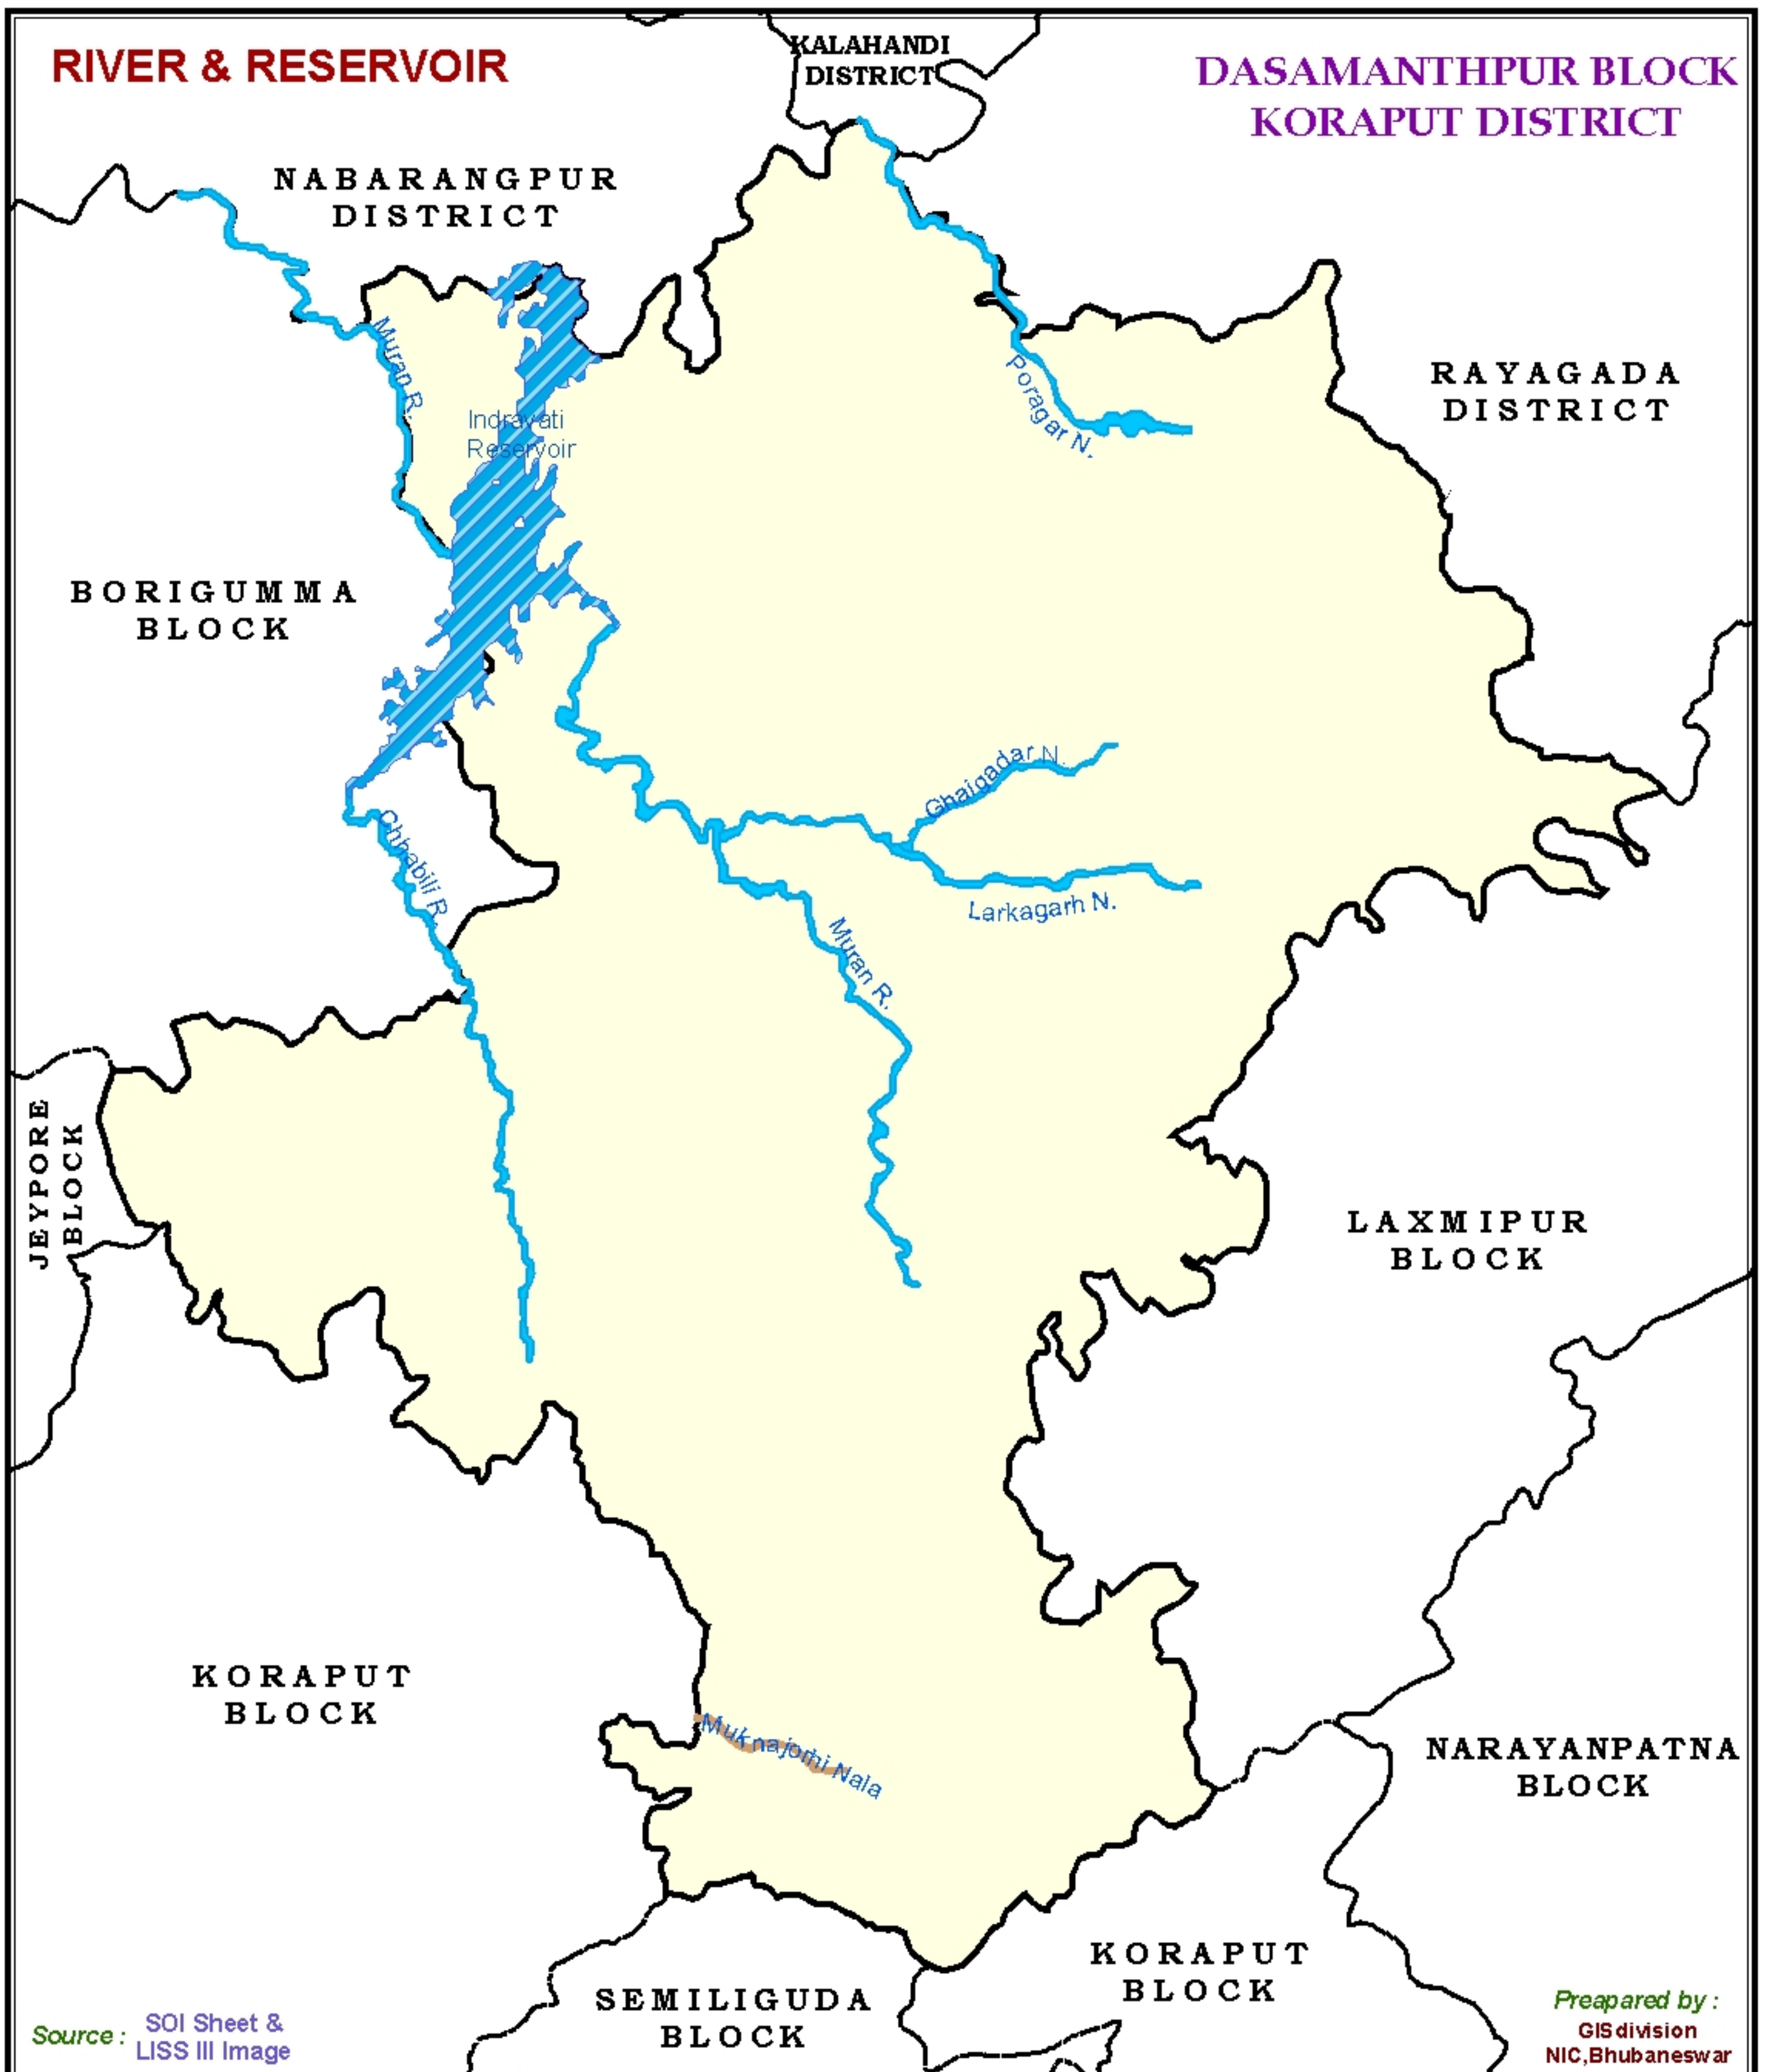

RIVER & RESERVOIR

DASAMANTHPUR BLOCK KORAPUT DISTRICT

Source: SOI Sheet & LISS III Image

Prepared by: GIS division NIC, Bhubaneswar