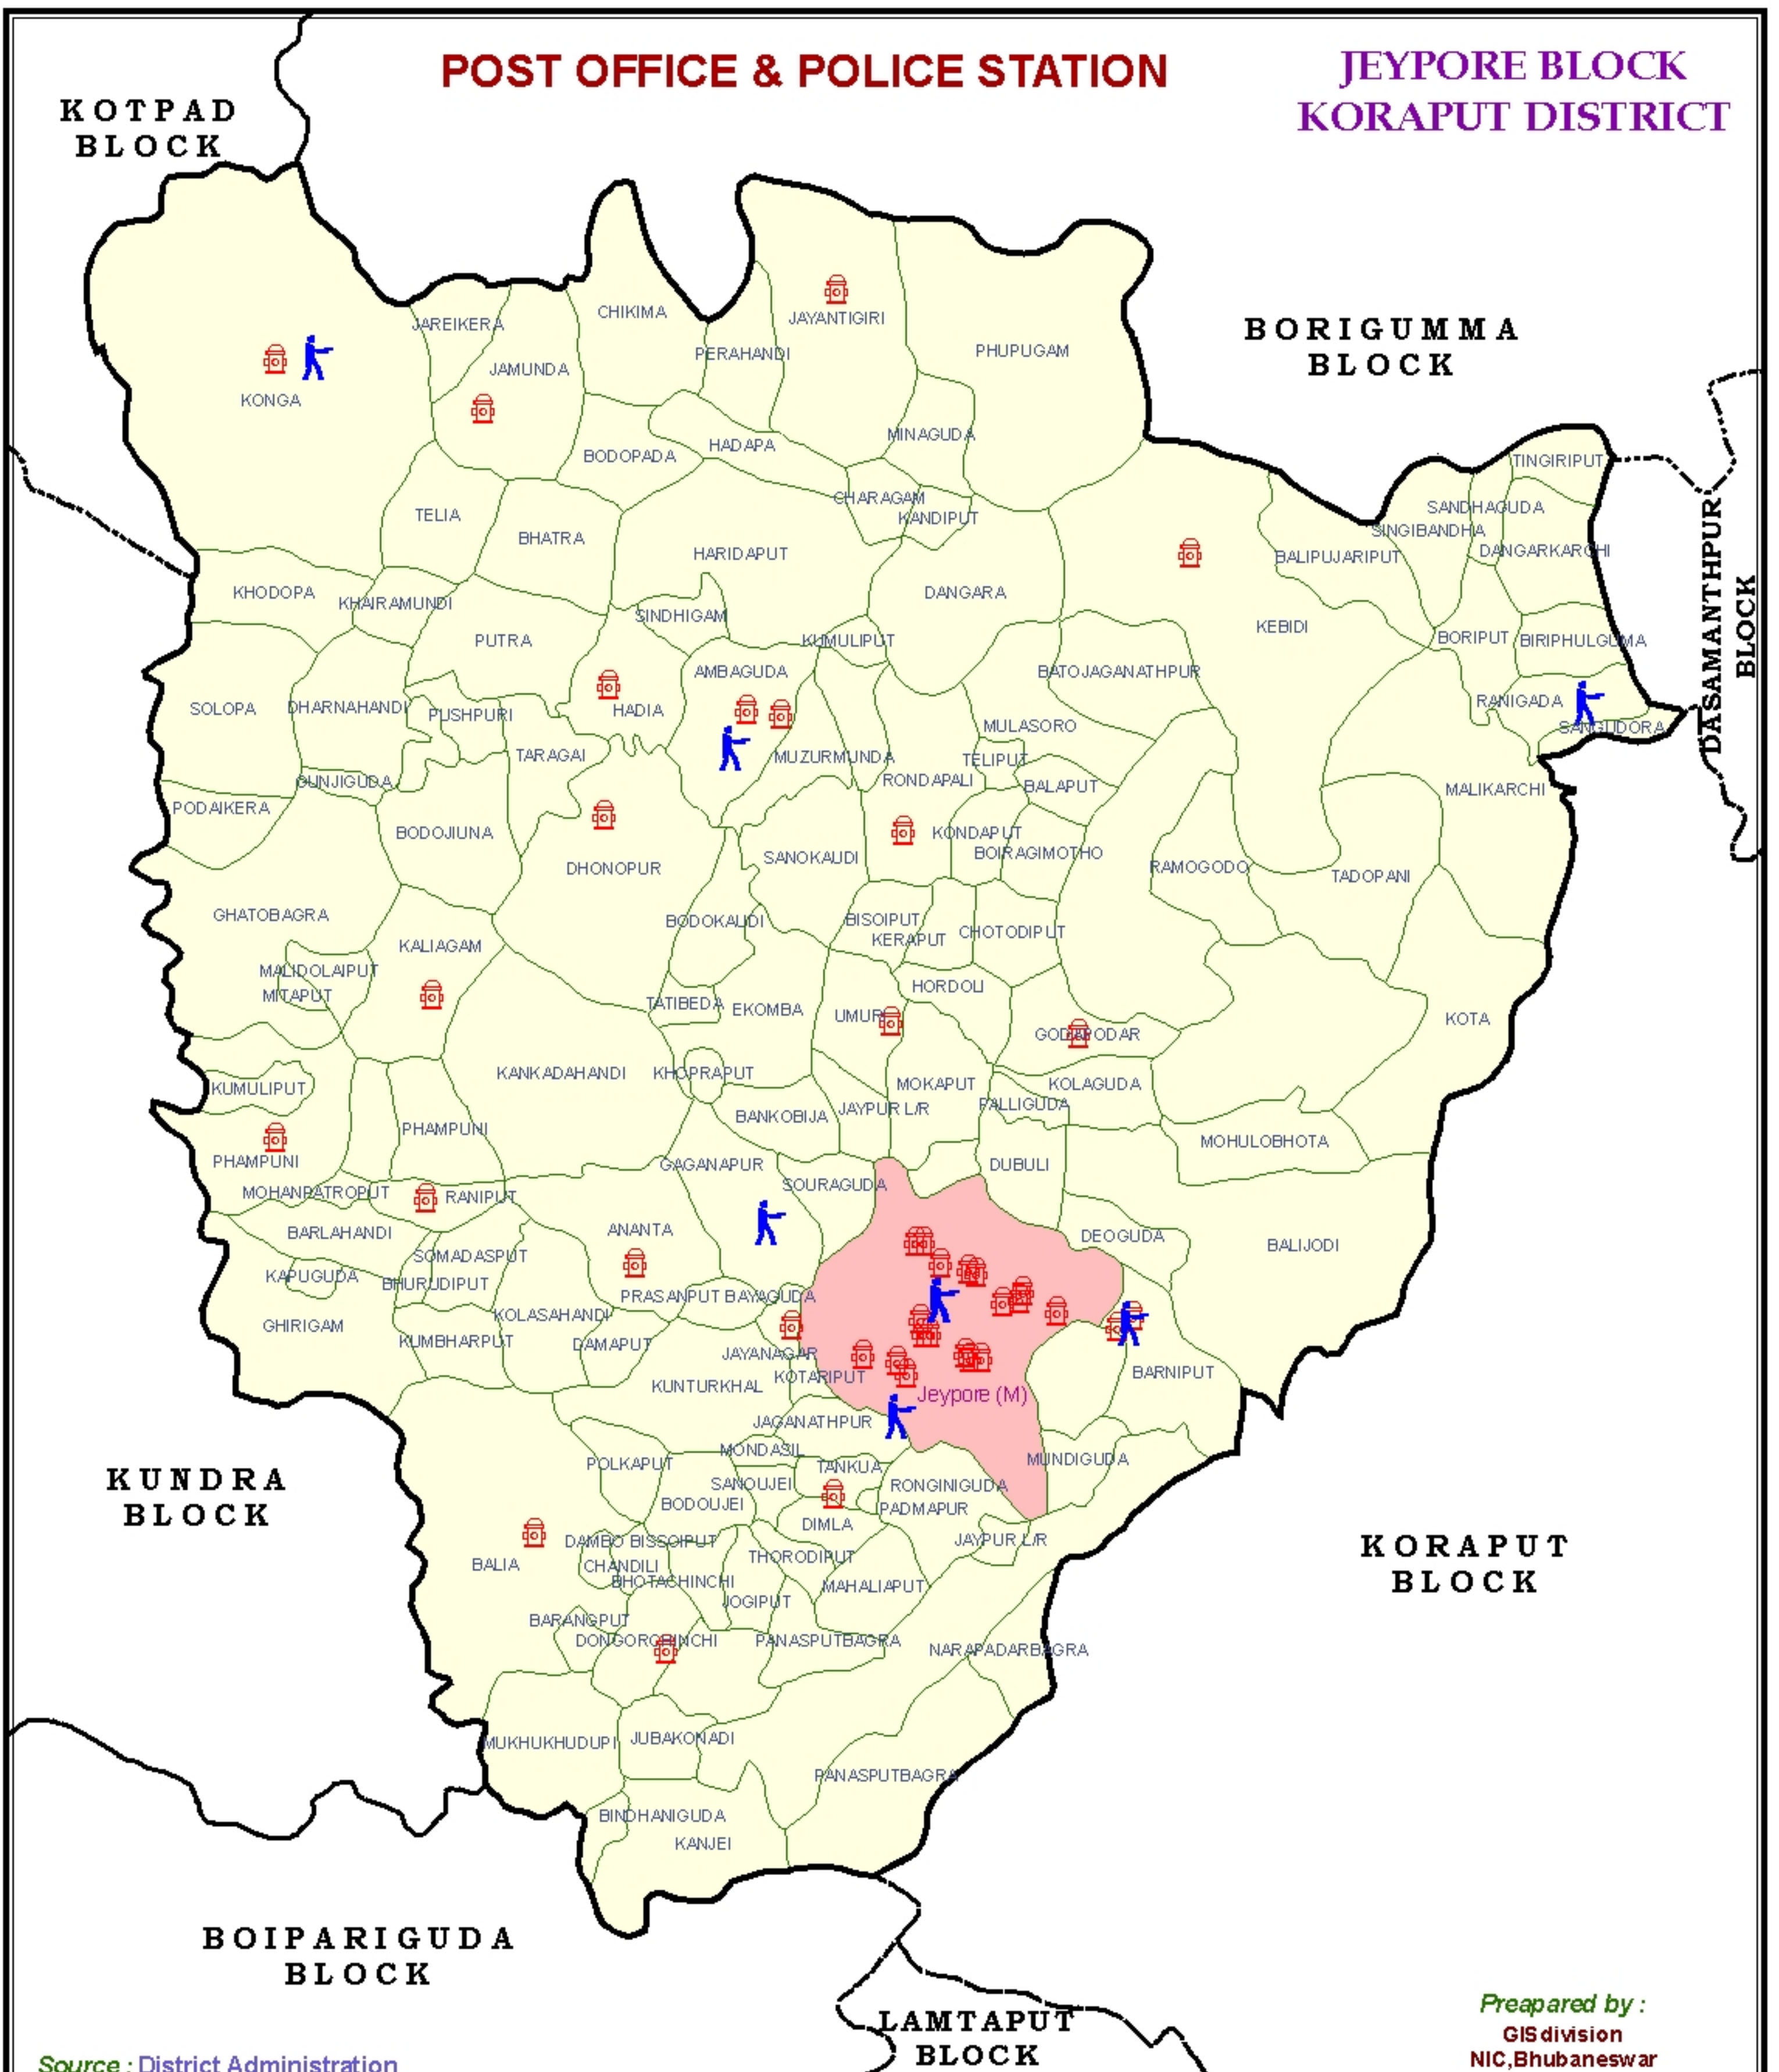

POST OFFICE & POLICE STATION

JEYPORE BLOCK KORAPUT DISTRICT

Source : District Administration

Prepared by :
GIS division
NIC, Bhubaneswar

INDIA	ODISHA	KORAPUT	LEGEND	
			<ul style="list-style-type: none"> Police Station Post Office Block Boundary Village Boundary Town 	<p>SCALE</p>