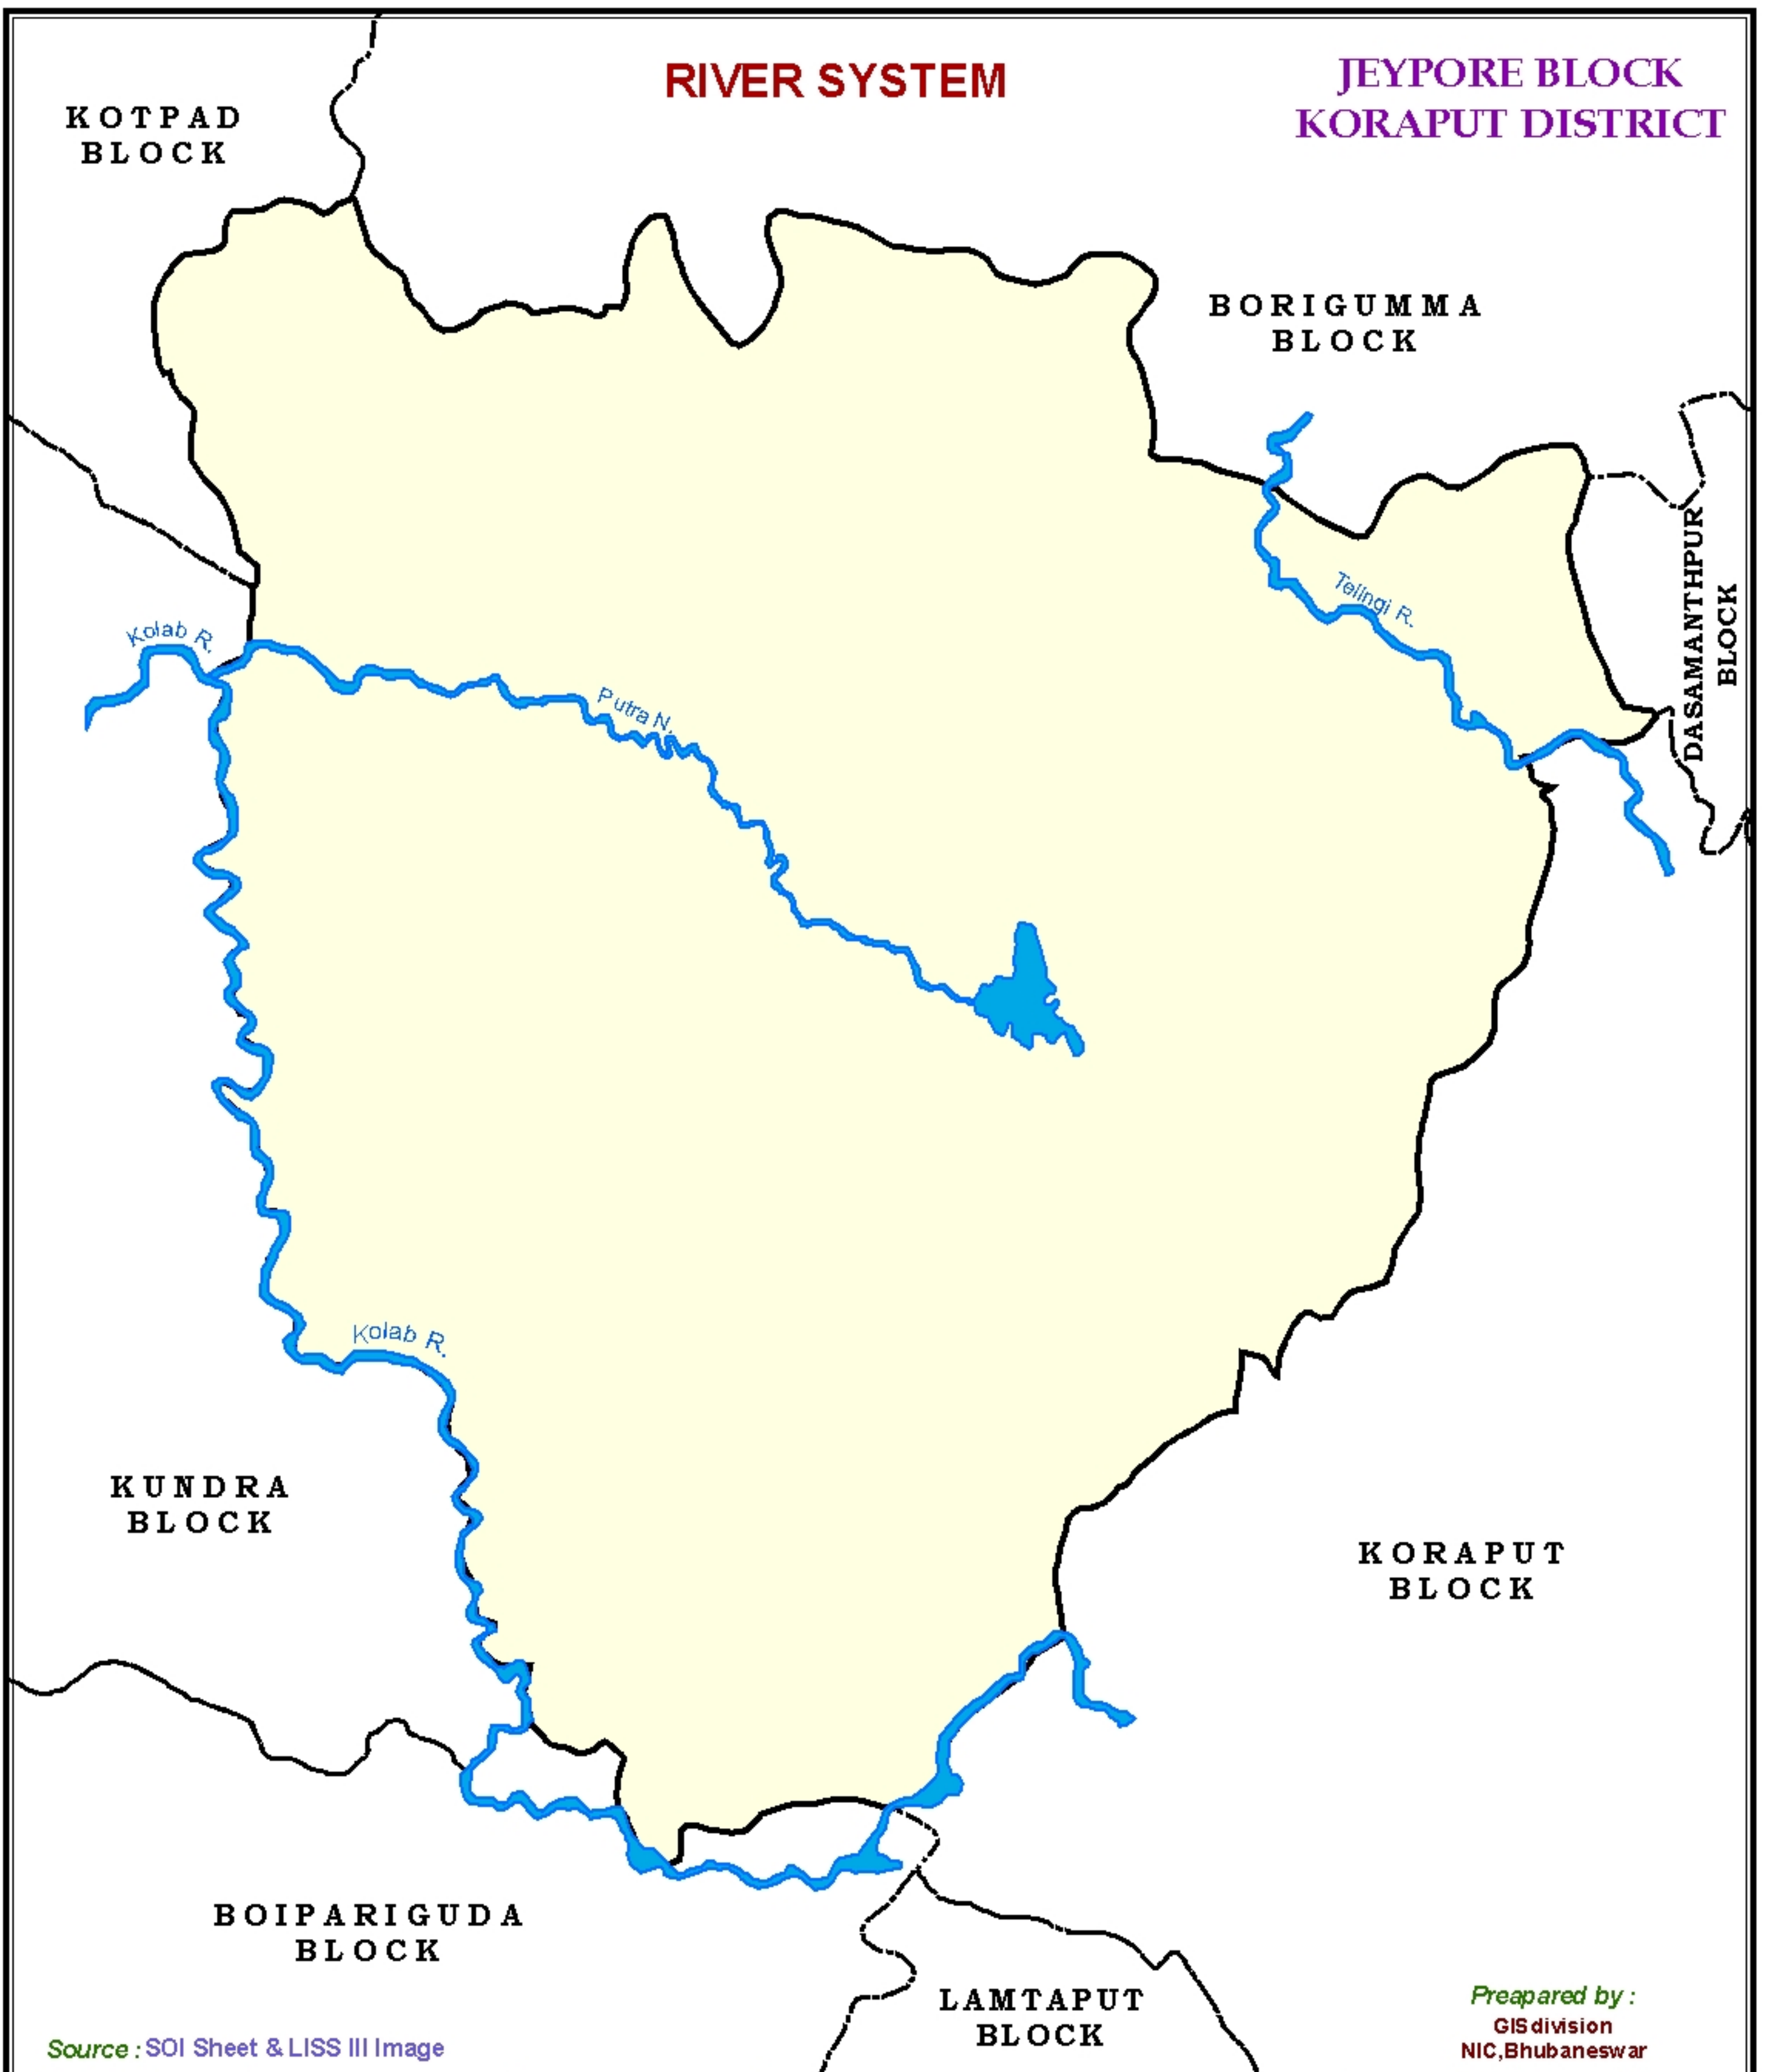

RIVER SYSTEM

JEYPORE BLOCK KORAPUT DISTRICT

Source : SOI Sheet & LISS III Image

Prepared by :
GIS division
NIC, Bhubaneswar

INDIA	ODISHA	KORAPUT	LEGEND	
			<p> River/Waterbody</p> <p> Block Boundary</p>	
				<p>SCALE</p> 