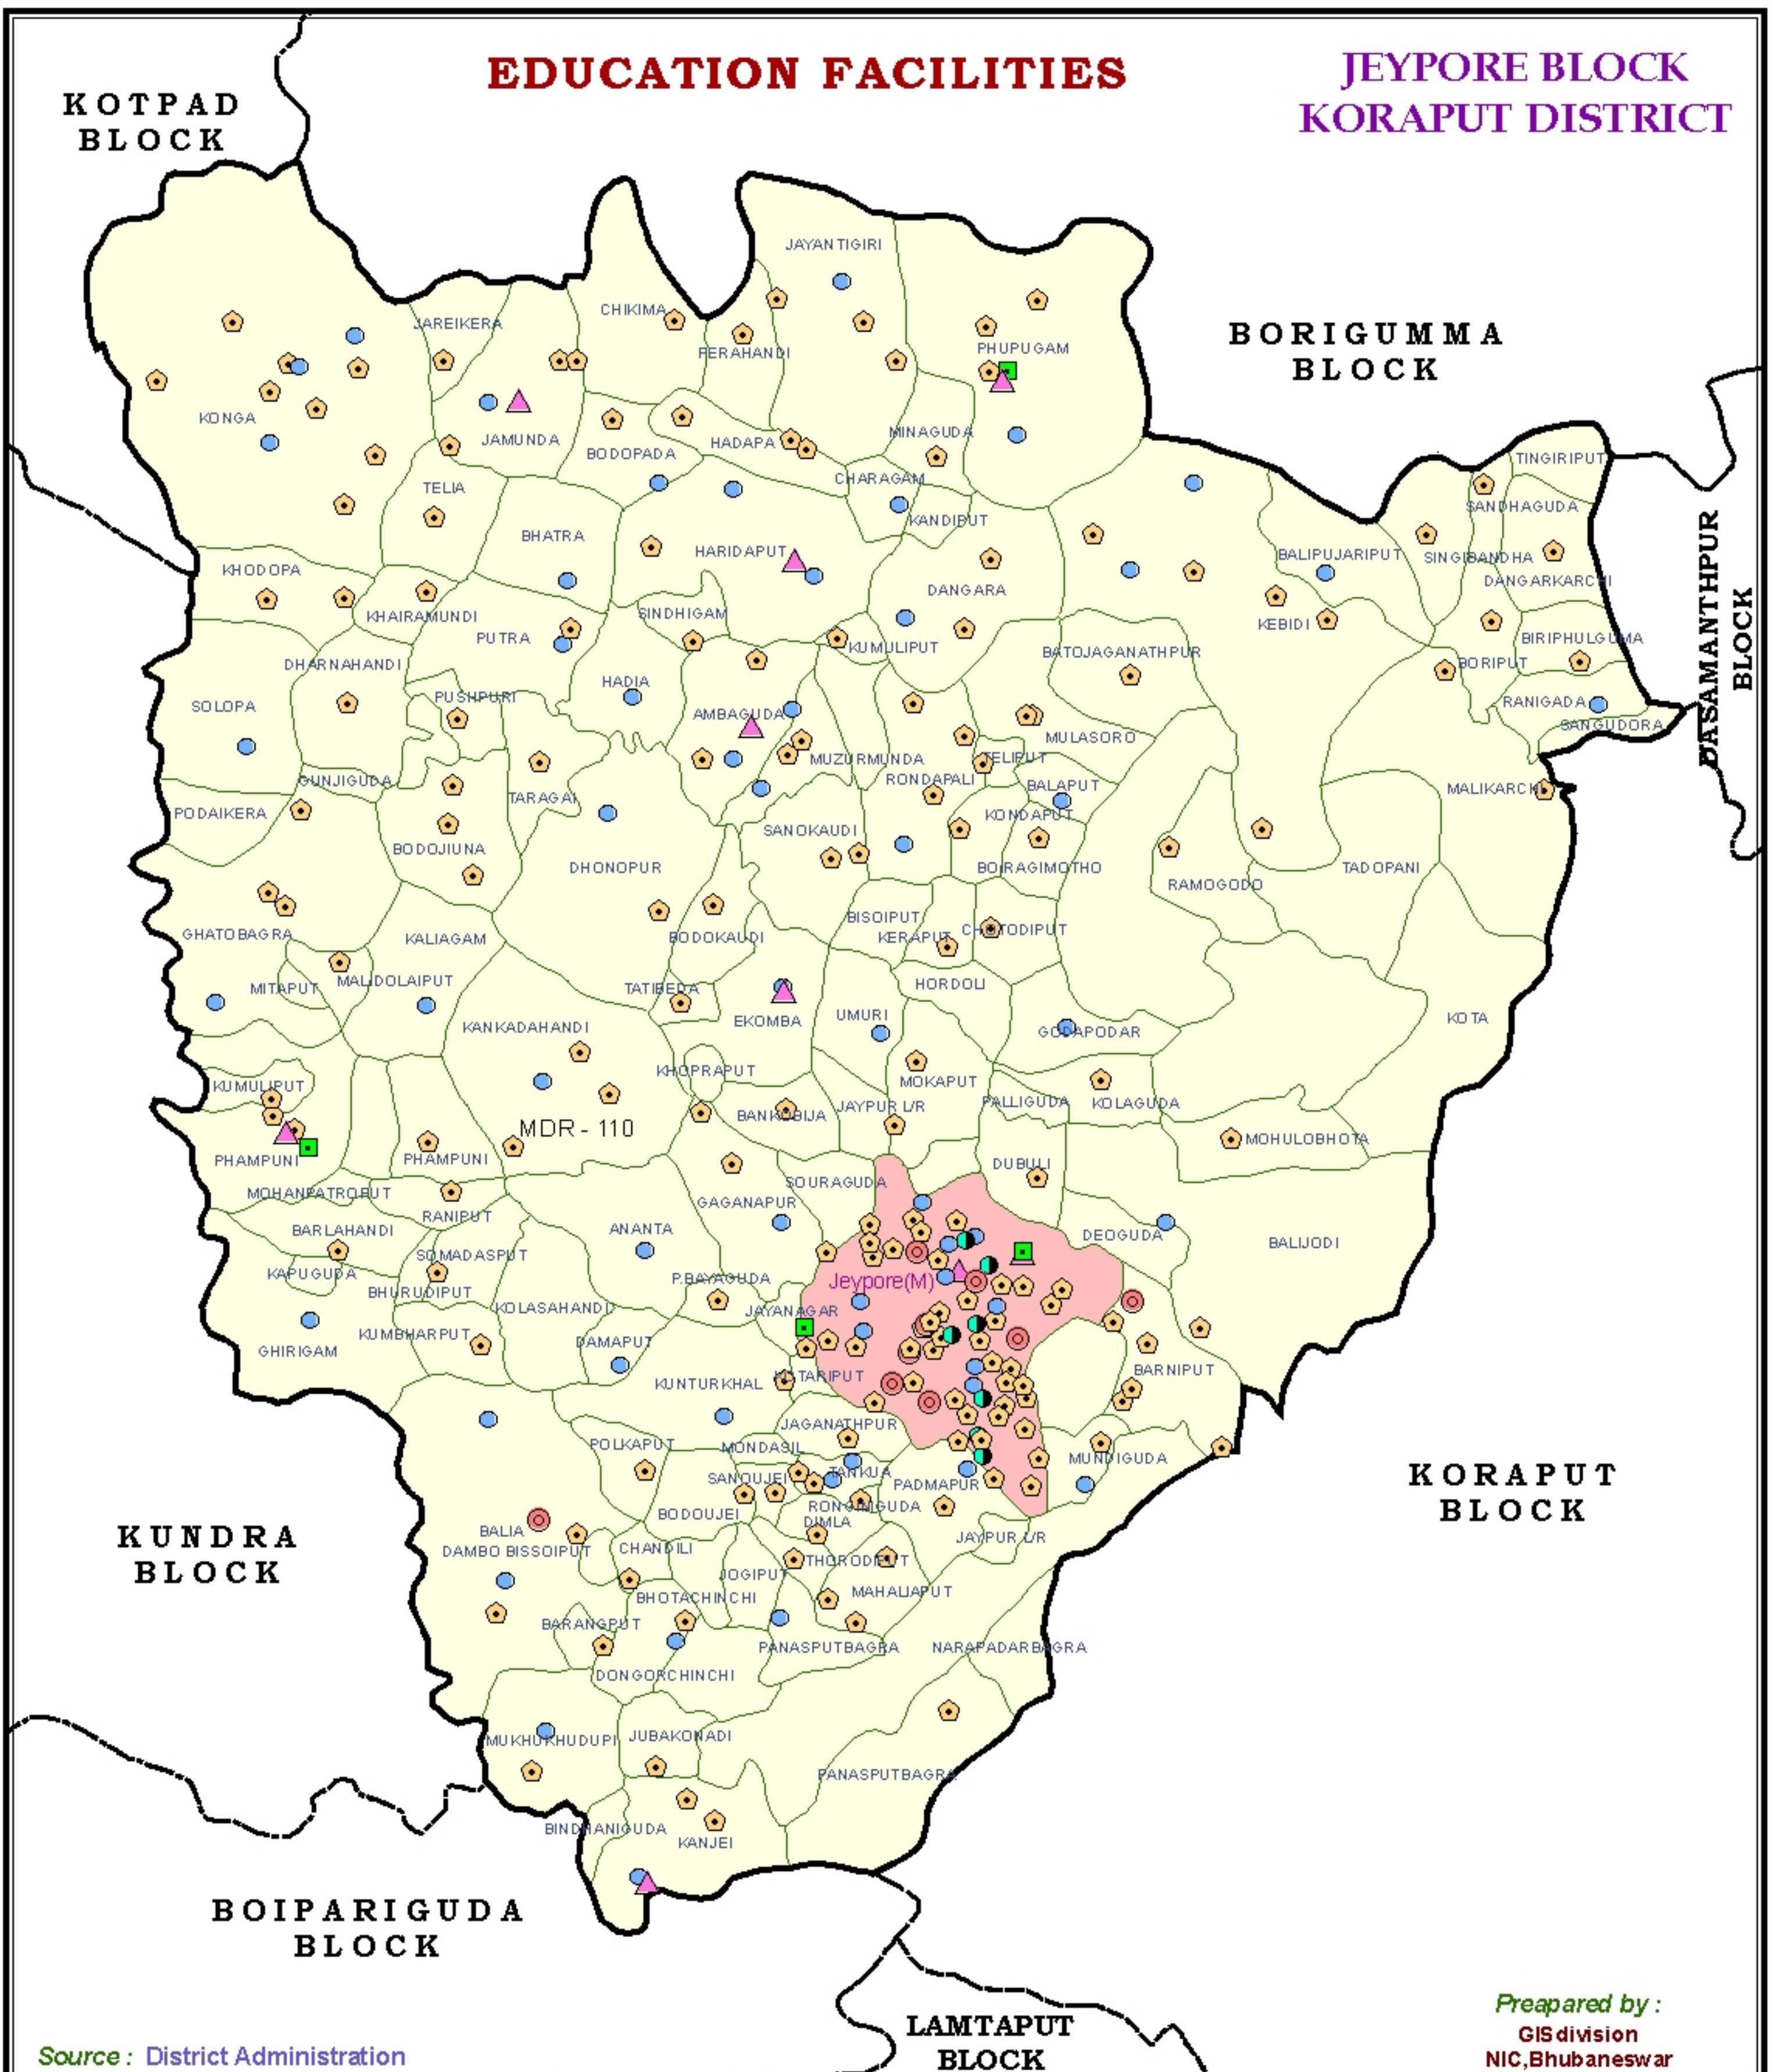

EDUCATION FACILITIES

JEYPURE BLOCK
KORAPUT DISTRICT

Source : District Administration

Prepared by :
GIS division
NIC, Bhubaneswar

| | | | | | |
|-------|--------|---------|---------------------------------------------------------------------------------------------------------------------------------------------------------------------------------------------|----------------------------------------------------------------------------------------------------------------|--|
| INDIA | ODISHA | KORAPUT | LEGEND | | |
| | | | <ul style="list-style-type: none"> ▲ High School 🏠 Primary School ● PS With UPS ● PS with UPS & HS ■ UPS Only ⊙ UPS With HS | <ul style="list-style-type: none"> — Block Boundary — Village Boundary ■ Town | |