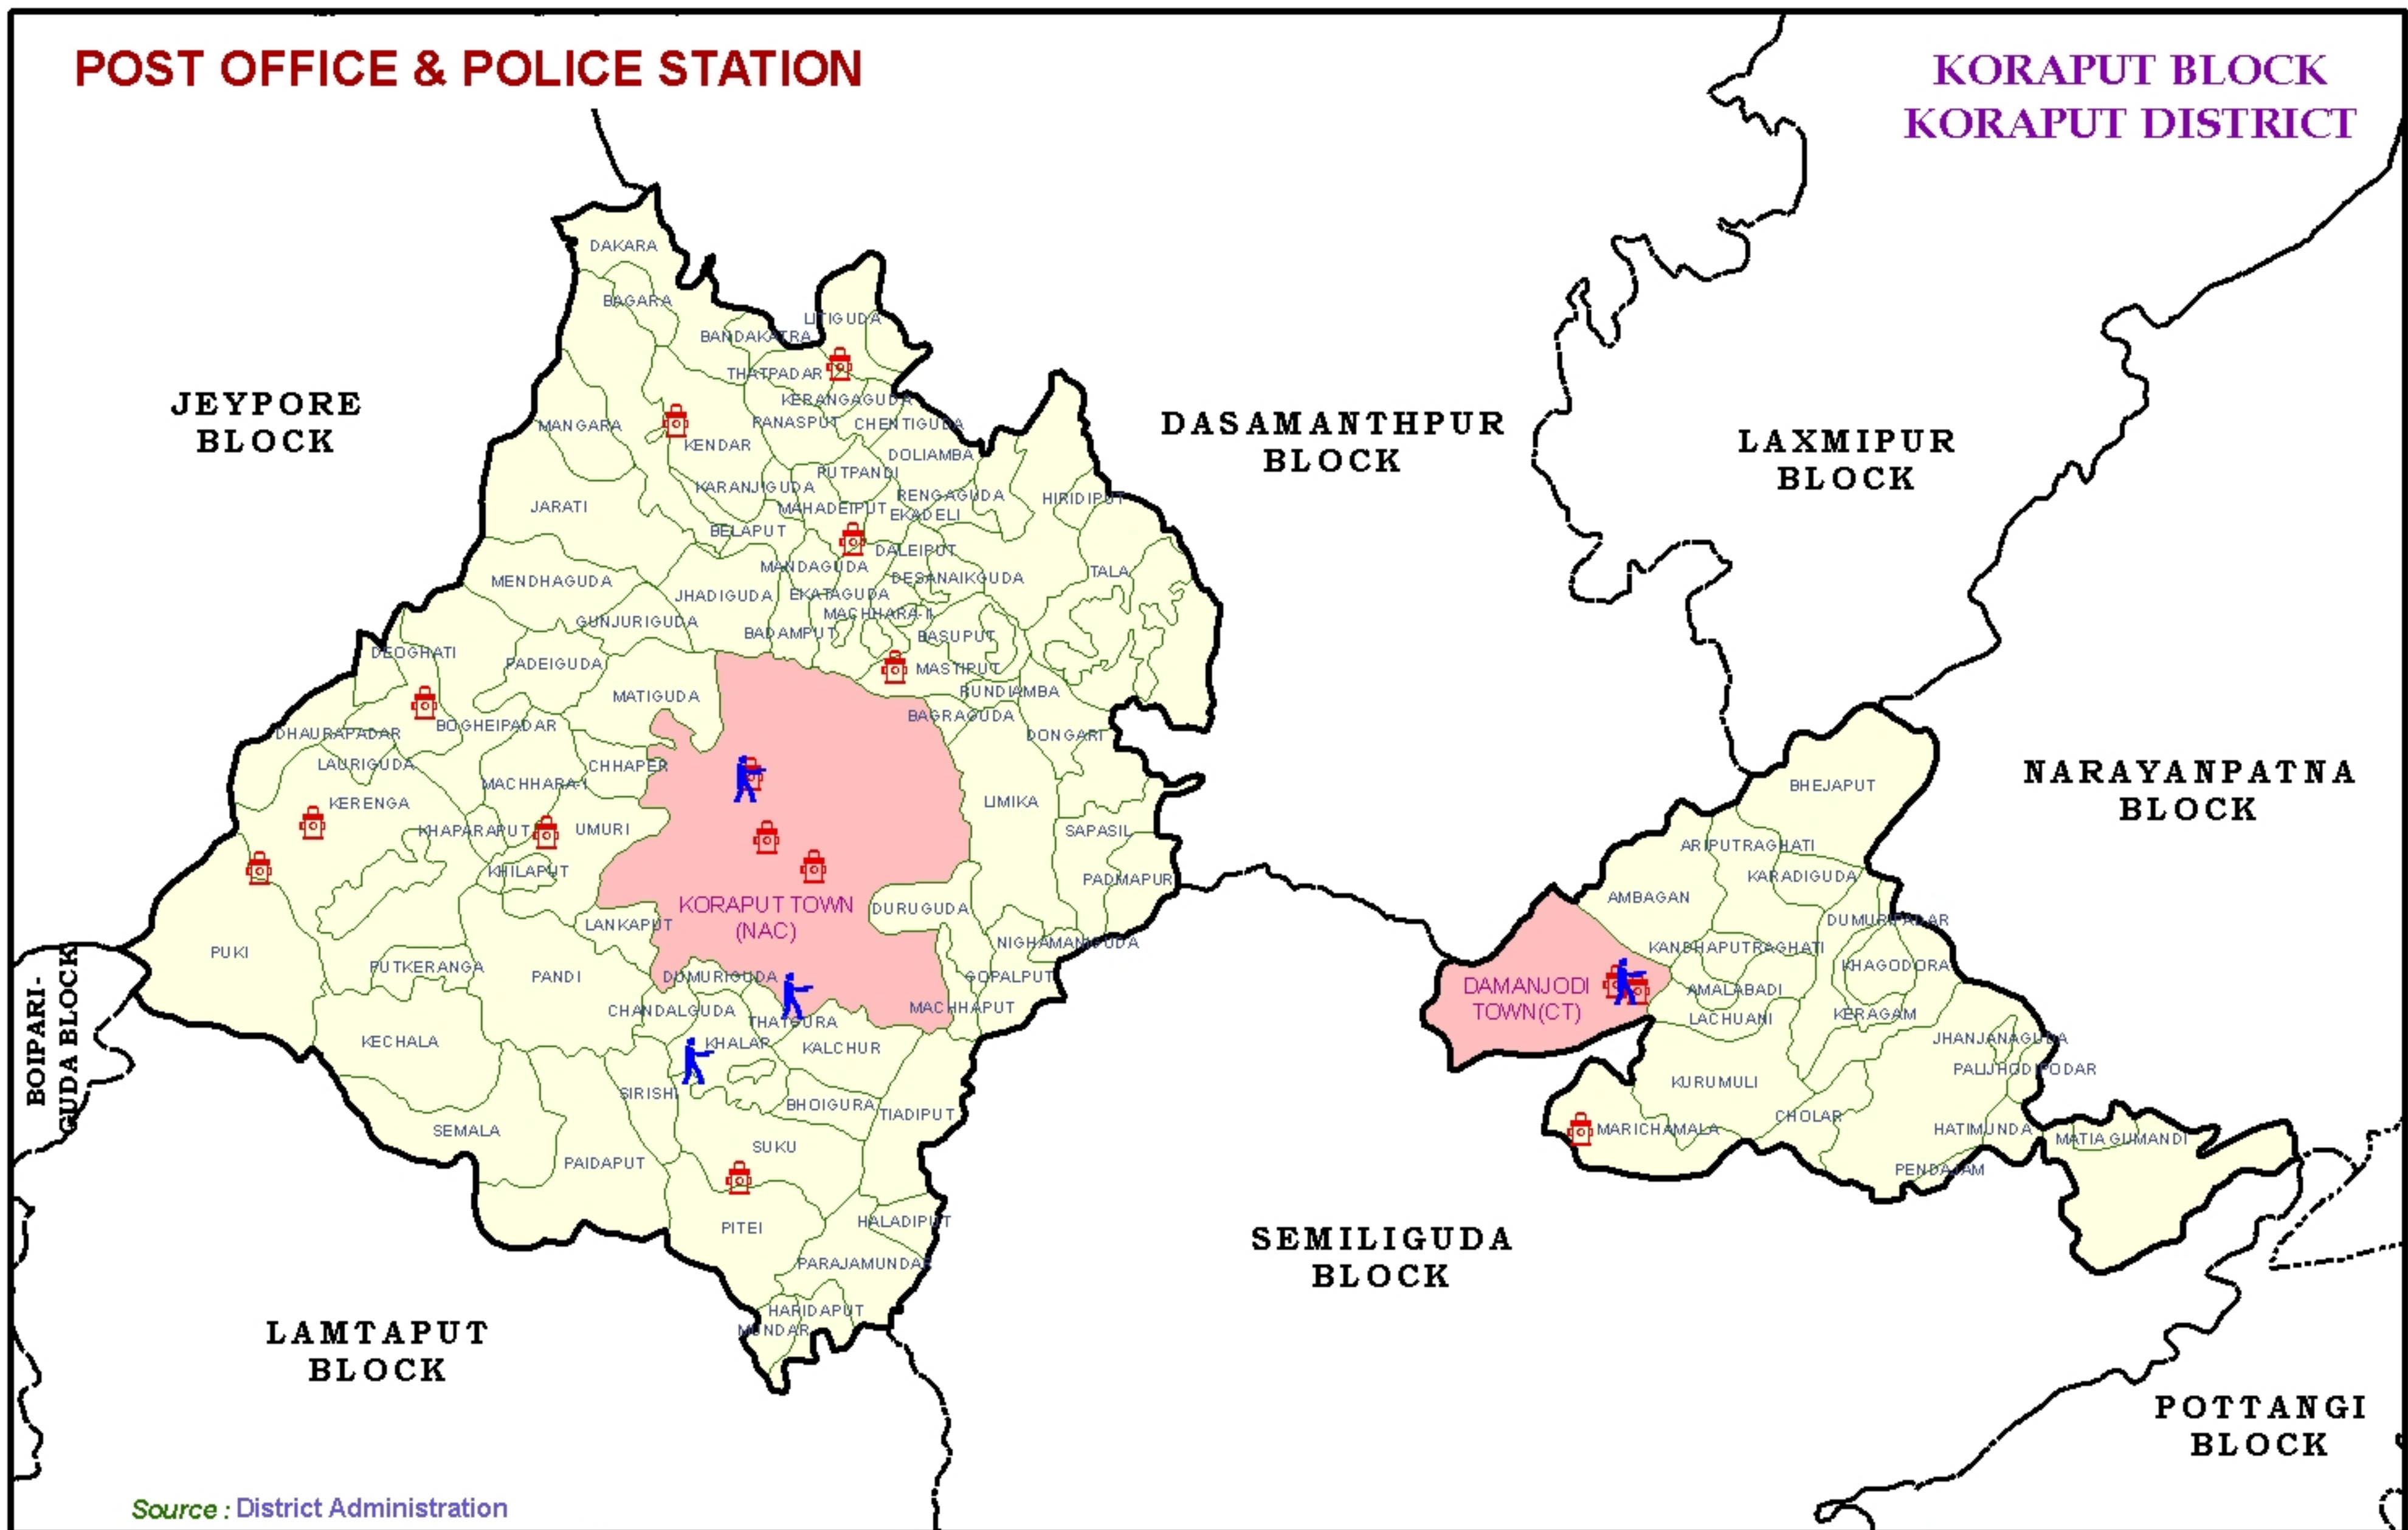

POST OFFICE & POLICE STATION

**KORAPUT BLOCK
KORAPUT DISTRICT**

Source : District Administration

INDIA	ODISHA	KORAPUT	LEGEND	Prepared by : GISdivision NIC, Bhubaneswar
			<ul style="list-style-type: none">  Police Station  Post Office  Block Boundary  Village Boundary  Town 	 <p>SCALE</p> 