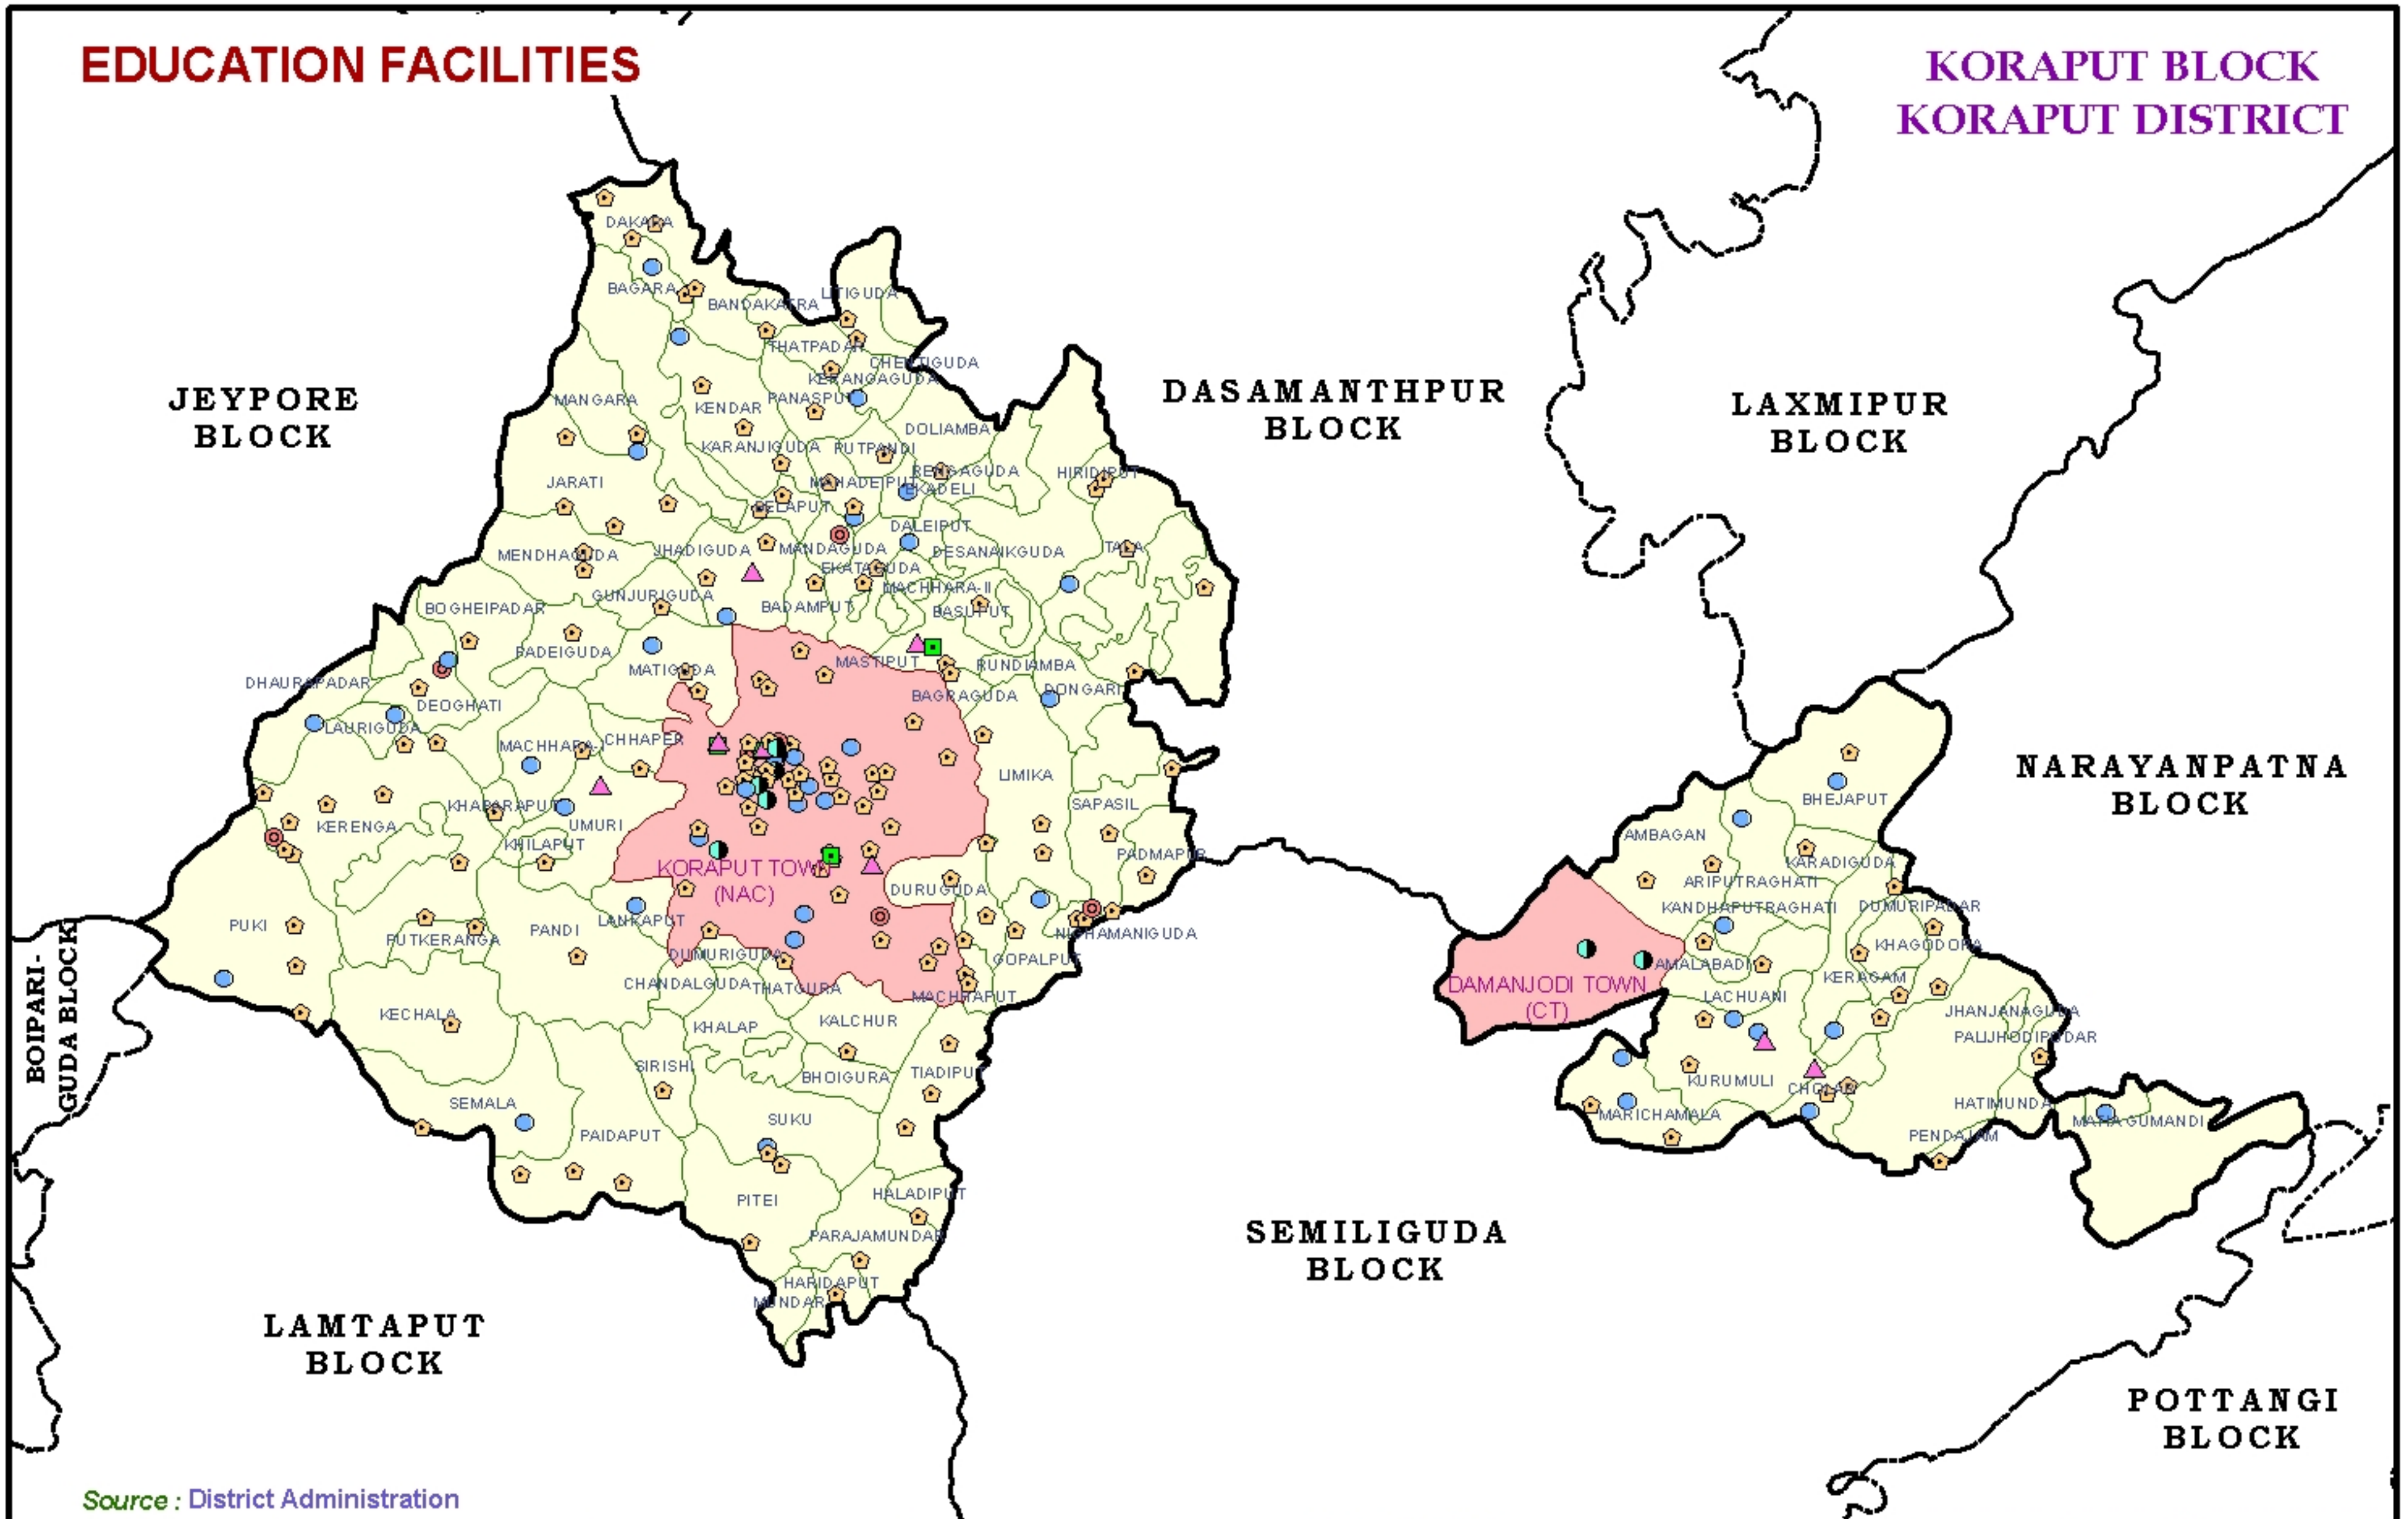

EDUCATION FACILITIES

**KORAPUT BLOCK
KORAPUT DISTRICT**

Source : District Administration

INDIA	ODISHA	KORAPUT	LEGEND		Prepared by : GISdivision NIC, Bhubaneswar
			<ul style="list-style-type: none"> High School Primary School PS With UPS PS with UPS & HS UPS Only UPS With HS 	<ul style="list-style-type: none"> Block Boundary Village Boundary Town 	<p>SCALE</p>