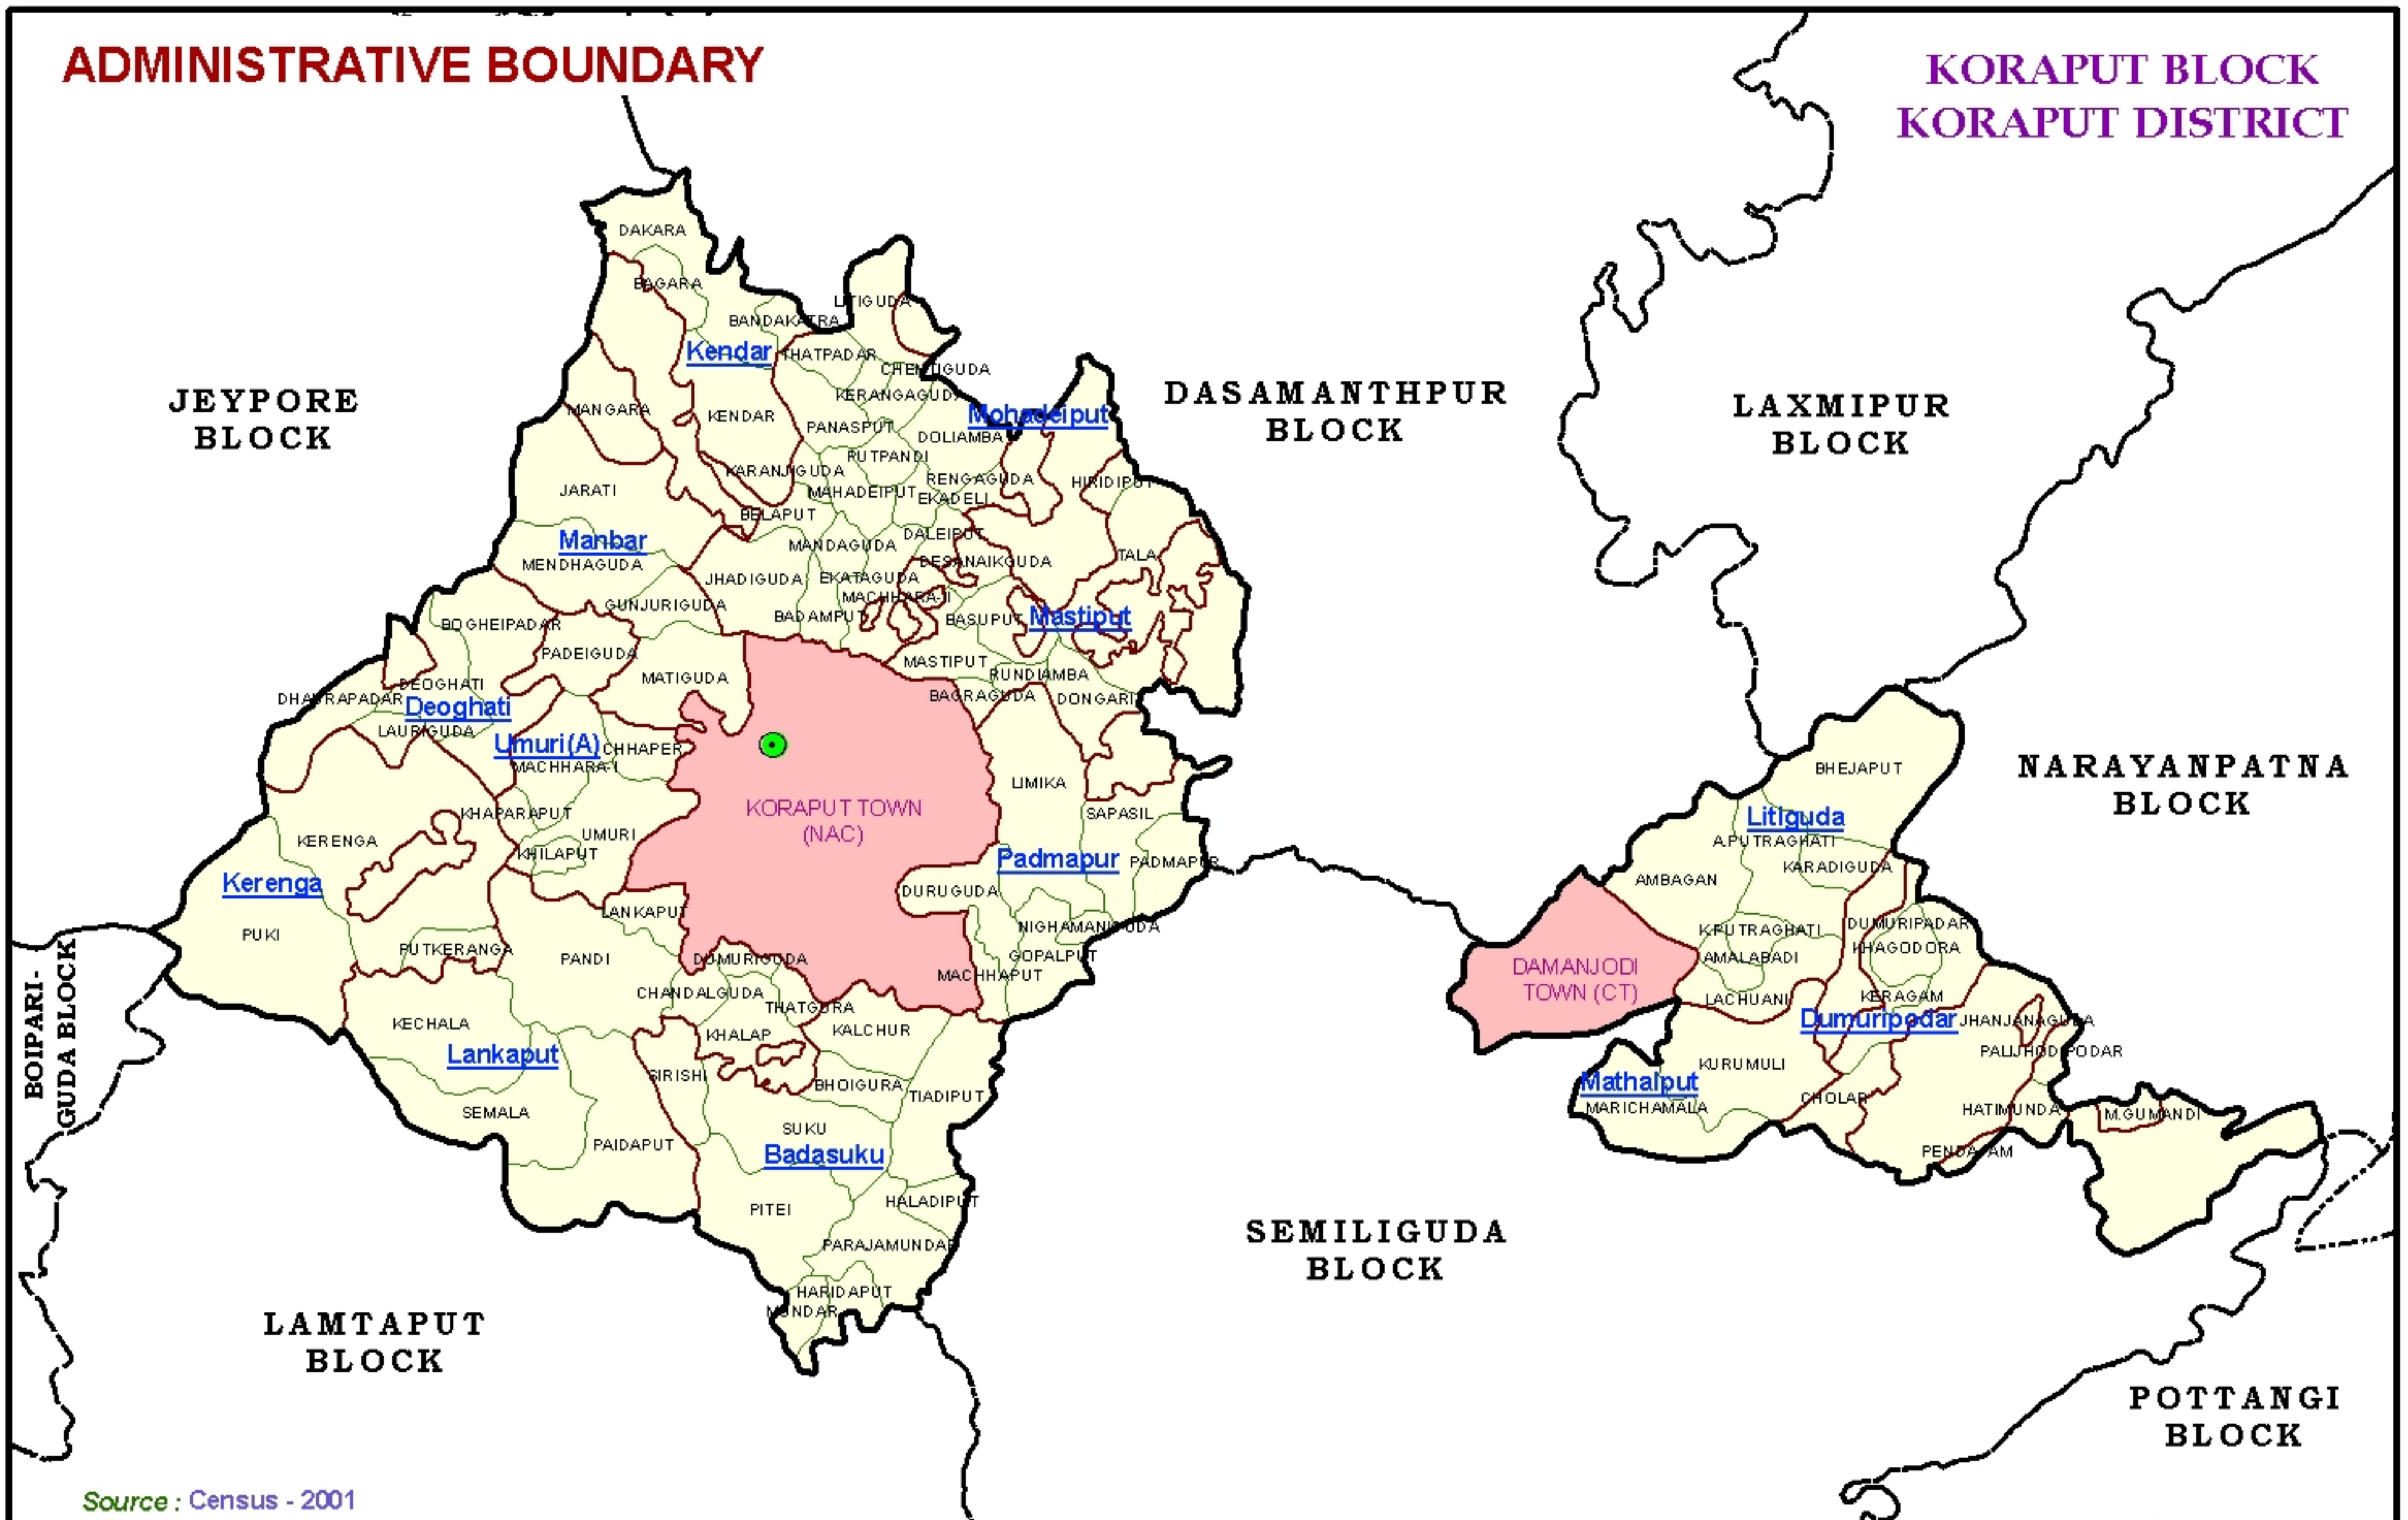

ADMINISTRATIVE BOUNDARY

**KORAPUT BLOCK
KORAPUT DISTRICT**

Source : Census - 2001

INDIA	ODISHA	KORAPUT	LEGEND		Prepared by : GISdivision NIC, Bhubaneswar
			<ul style="list-style-type: none"> Block headquarter Block Boundary Gp boundary Village Boundary 	<ul style="list-style-type: none"> GP Name Village Name Town 	<p>SCALE</p>