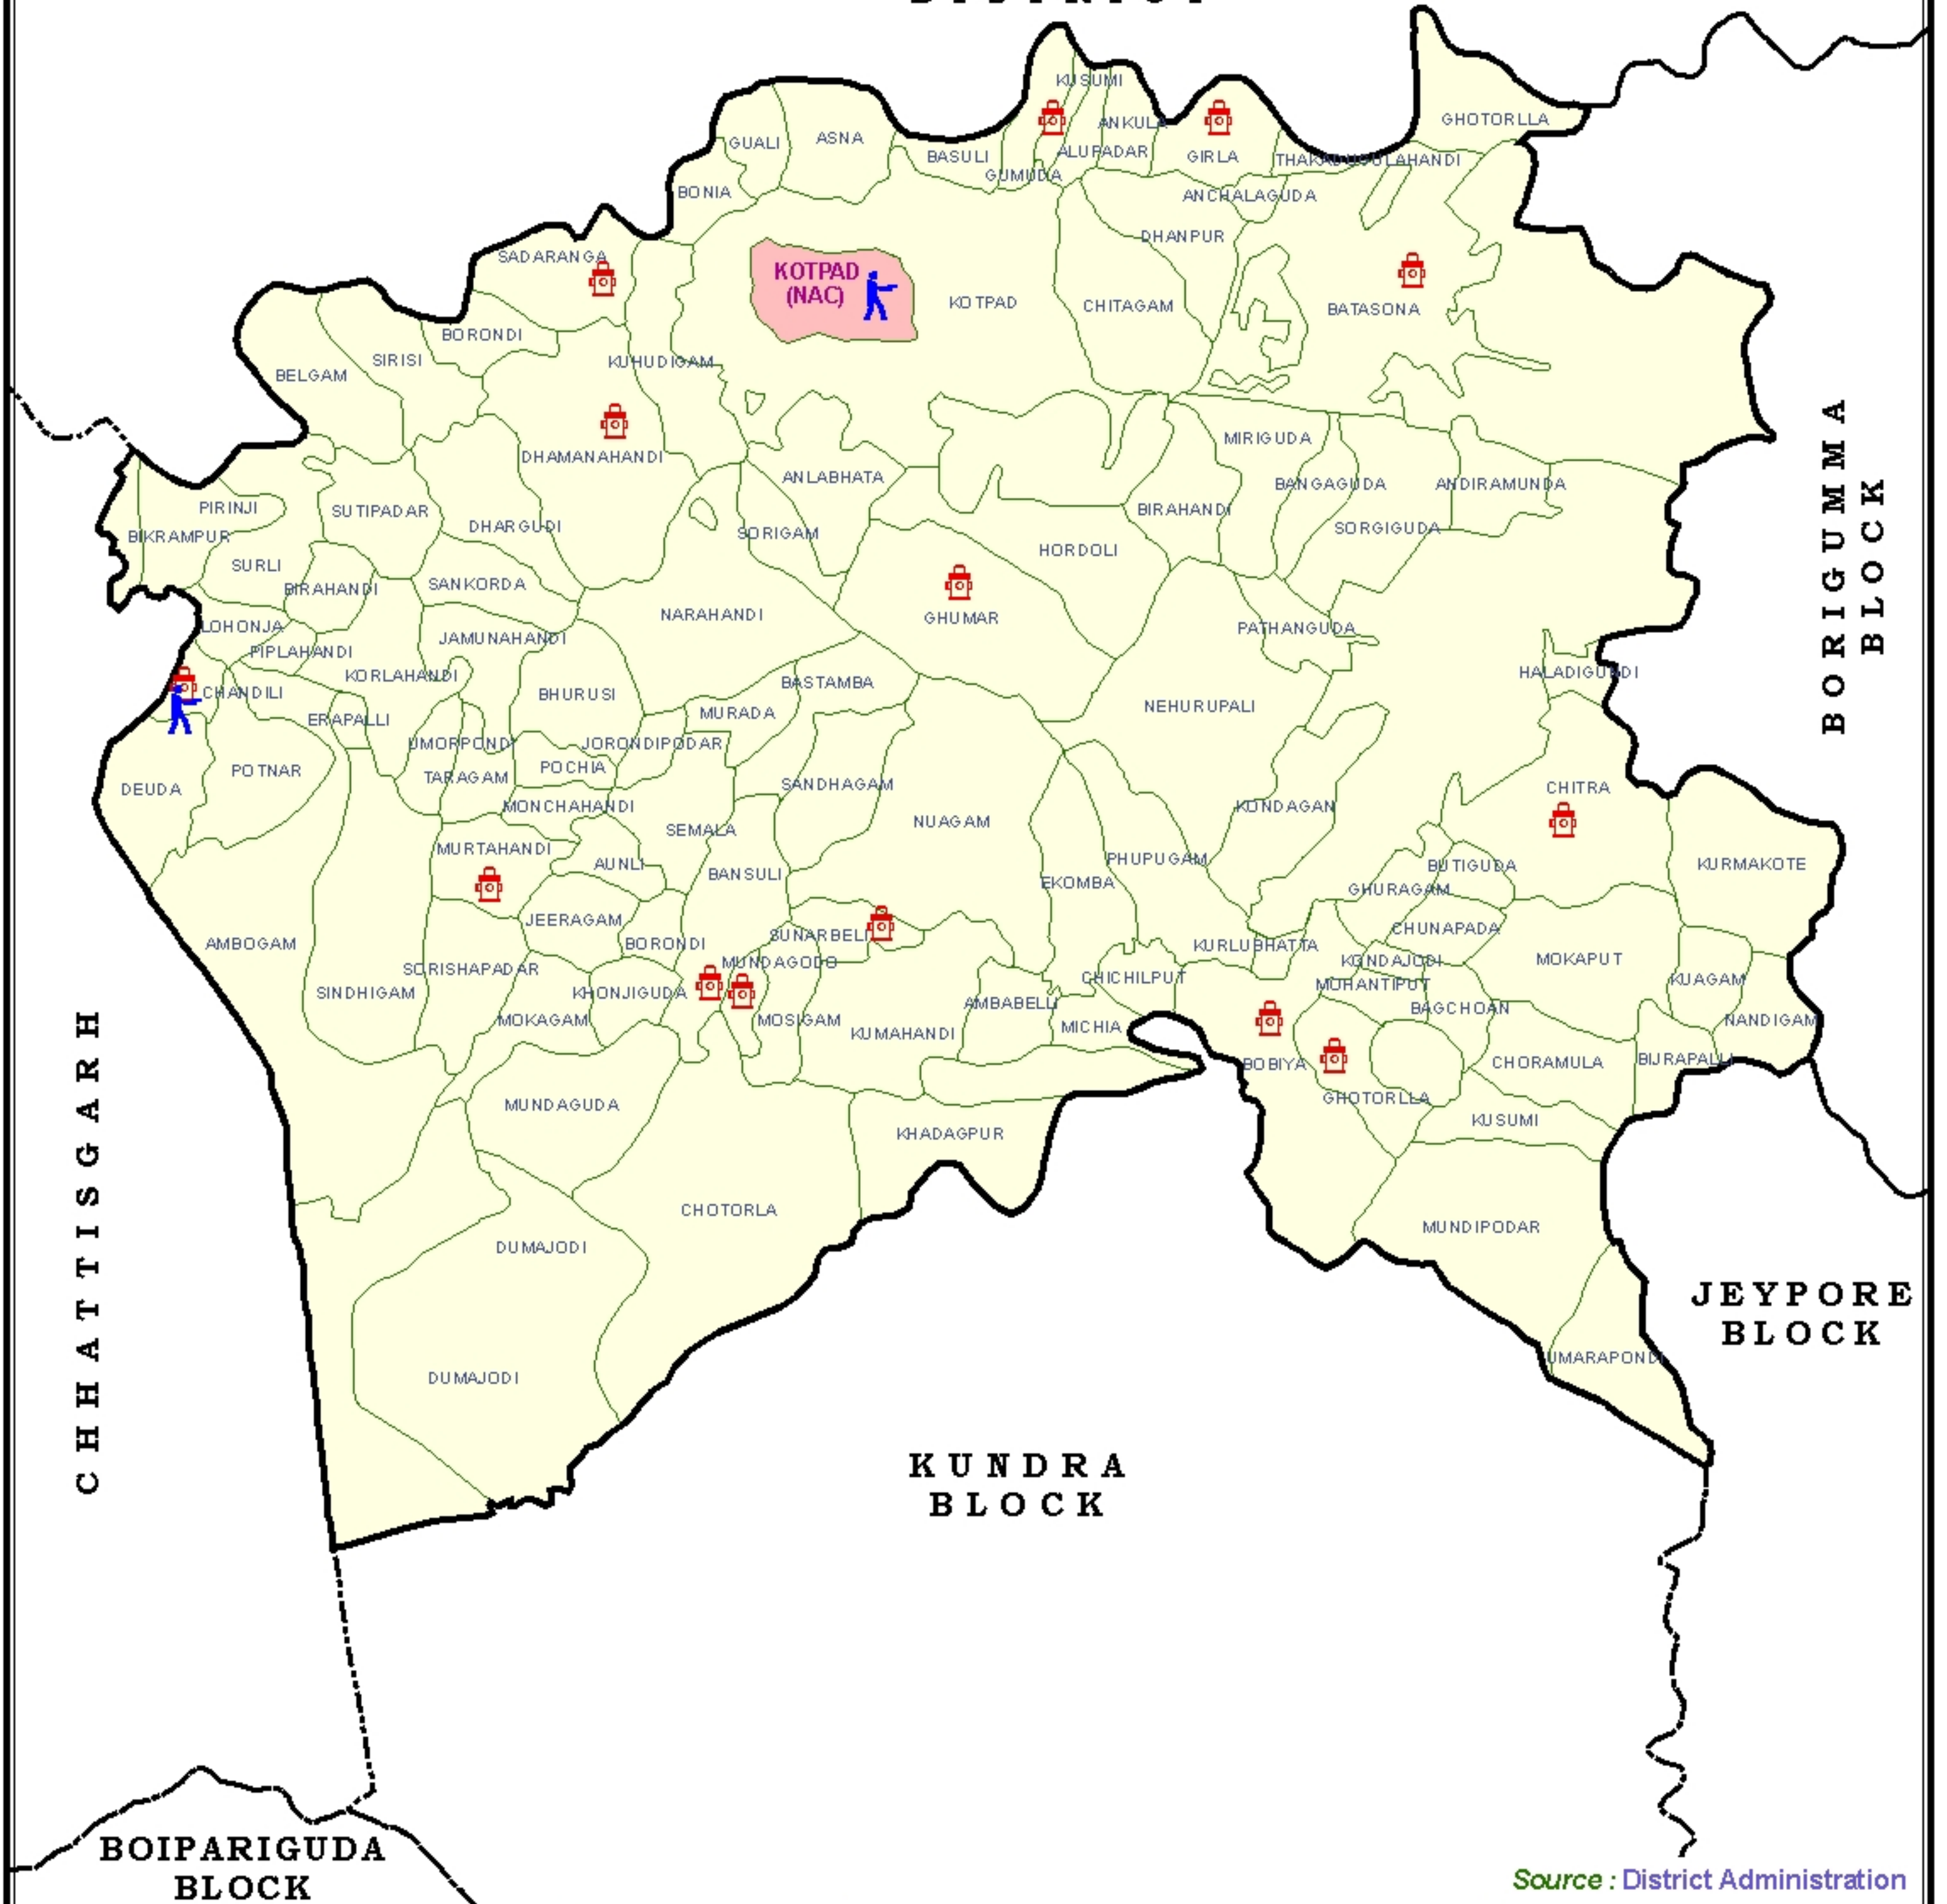

POST OFFICE & POLICE STATION

KOTPAD BLOCK KORAPUT DISTRICT

NABARANGPUR DISTRICT

Source : District Administration

INDIA	ODISHA	KORAPUT	LEGEND	Prepared by : GISdivision NIC, Bhubaneswar
<p>Odisha</p>	<p>Koraput</p>	<p>Kotpad</p>	<ul style="list-style-type: none"> Police Station Post Office Block Boundary Village Boundary Town 	<p>SCALE</p> <p>3 1.5 0 3 Kms</p>