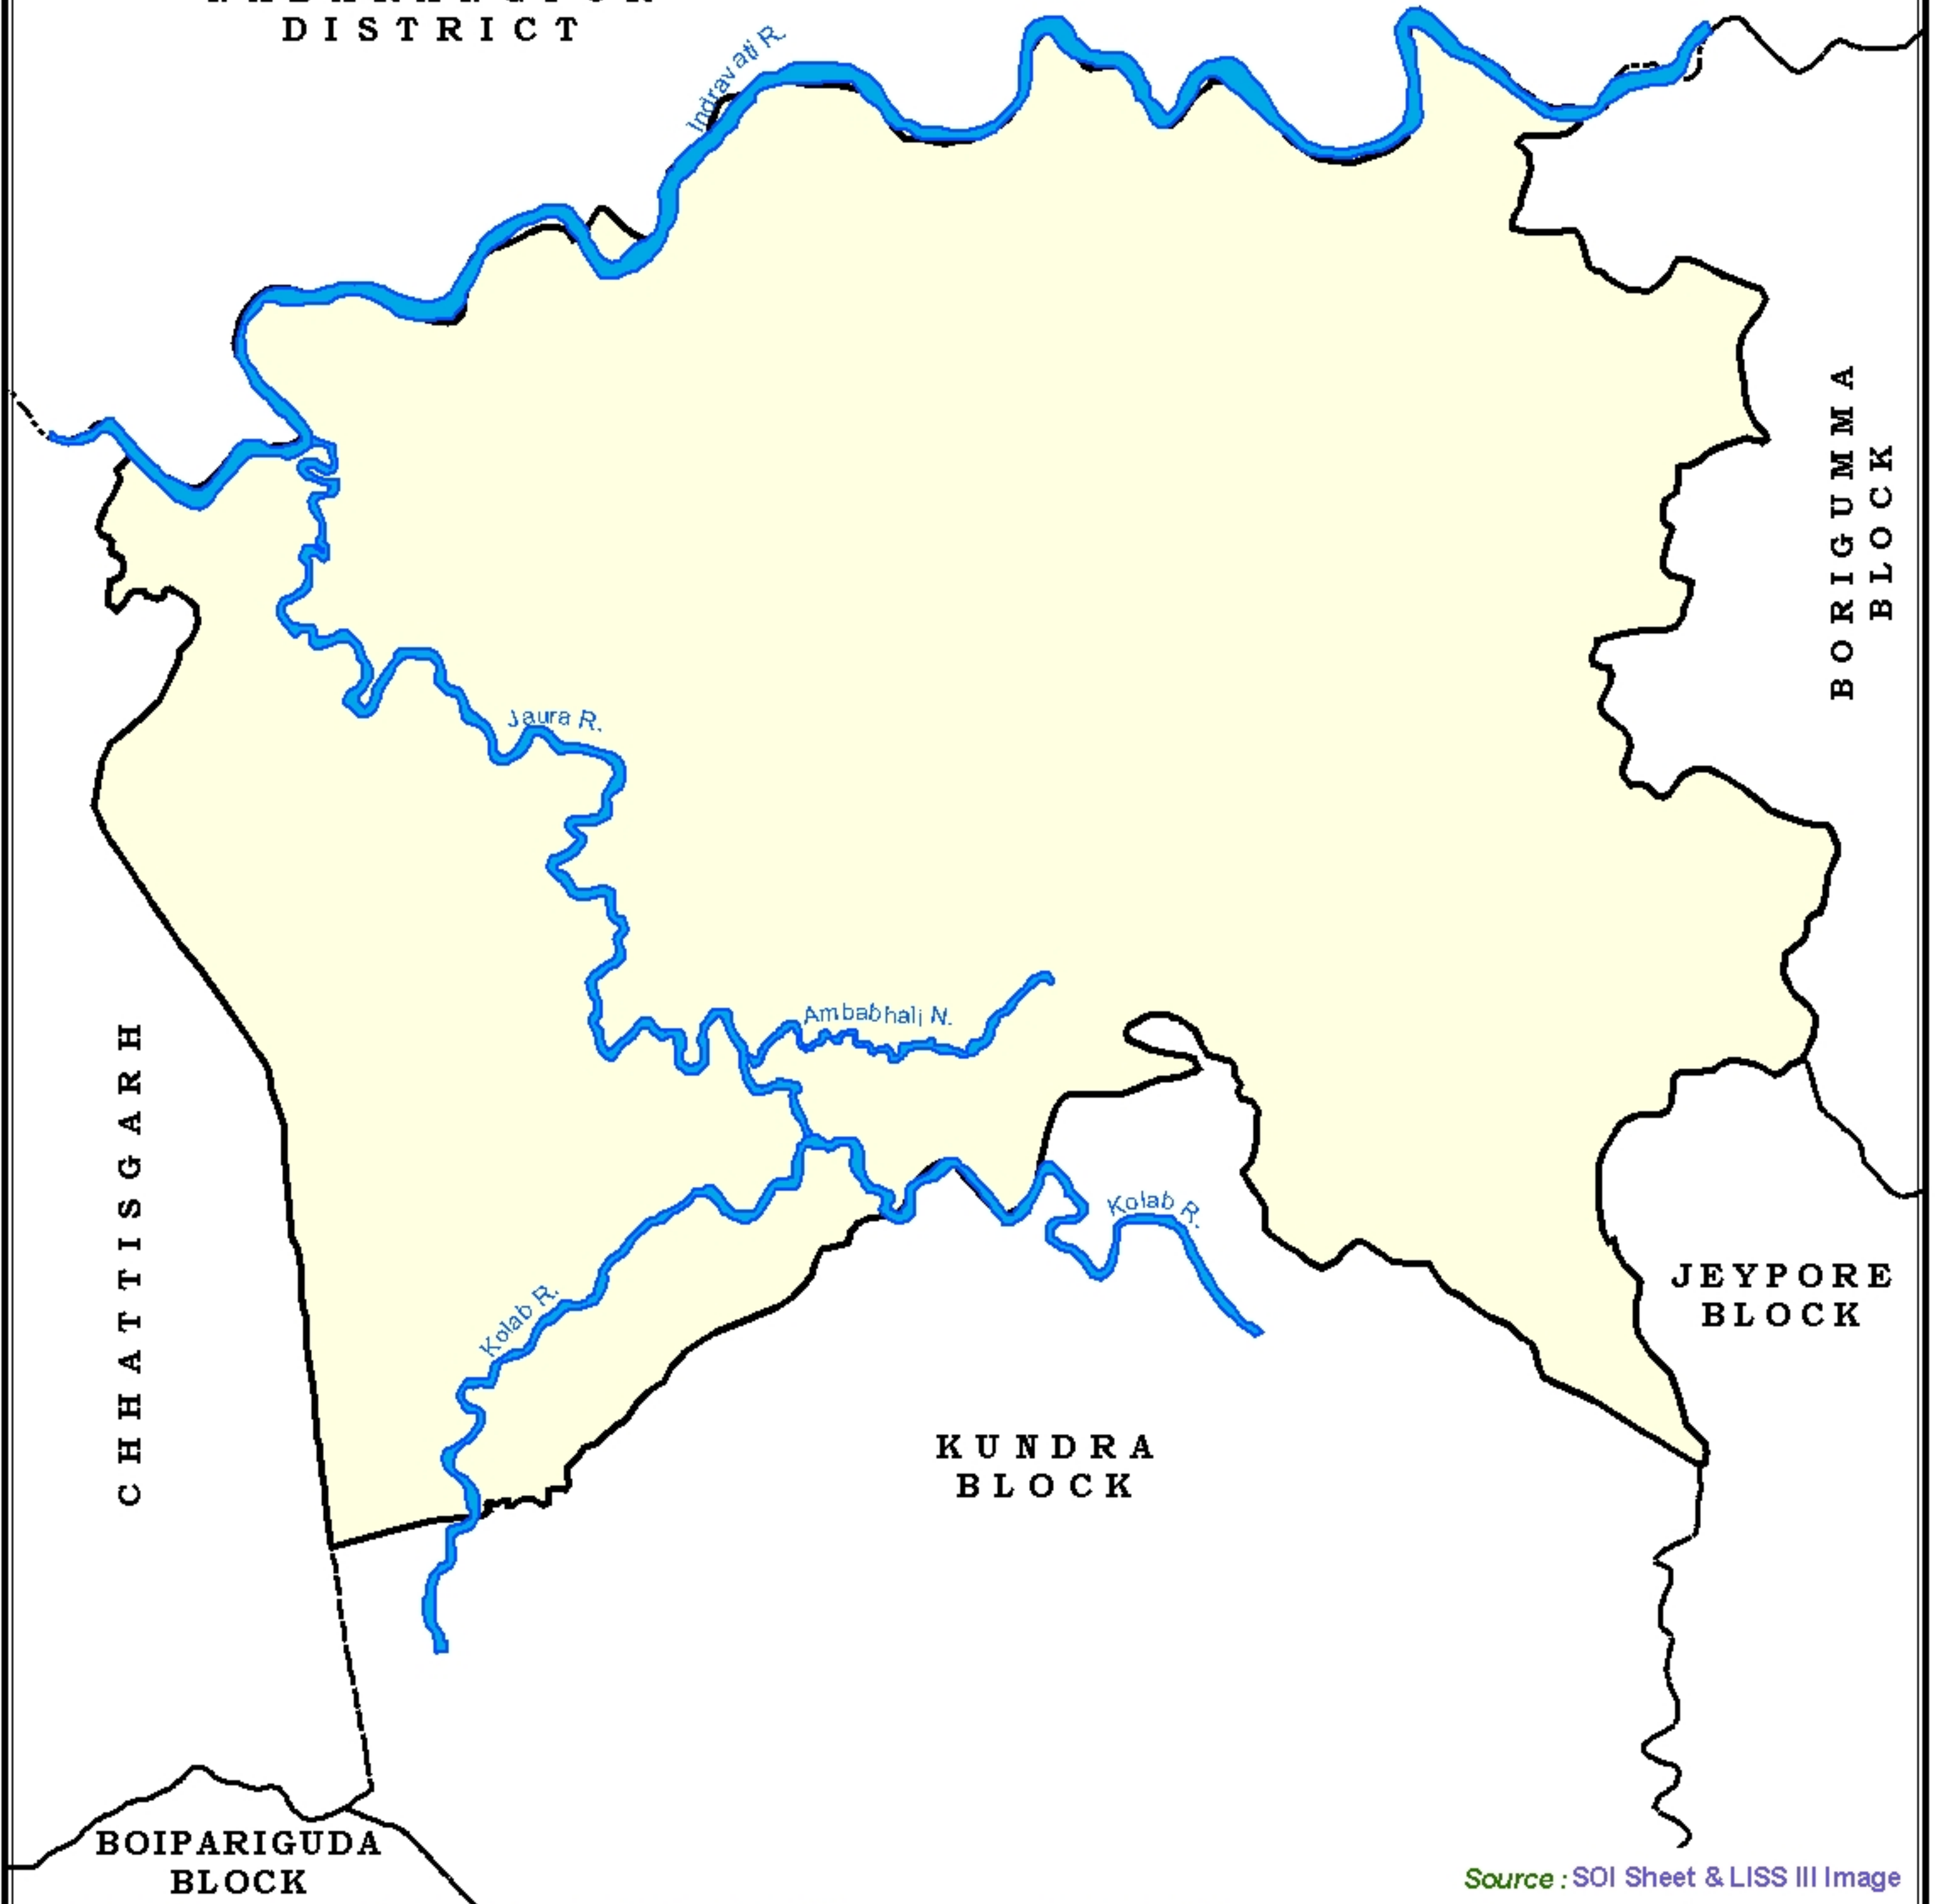

# RIVER SYSTEM

## KOTPAD BLOCK KORAPUT DISTRICT

NABARANGPUR  
DISTRICT

Source : SOI Sheet & LISS III Image

INDIA	ODISHA	KORAPUT	LEGEND	Prepared by : GISdivision NIC, Bhubaneswar
<p>Odisha</p>	<p>Koraput</p>	<p>Kotpad</p>	<p>  River   Block Boundary                 </p>	<p>SCALE</p> <p>3 1.5 0 3 Kms</p>