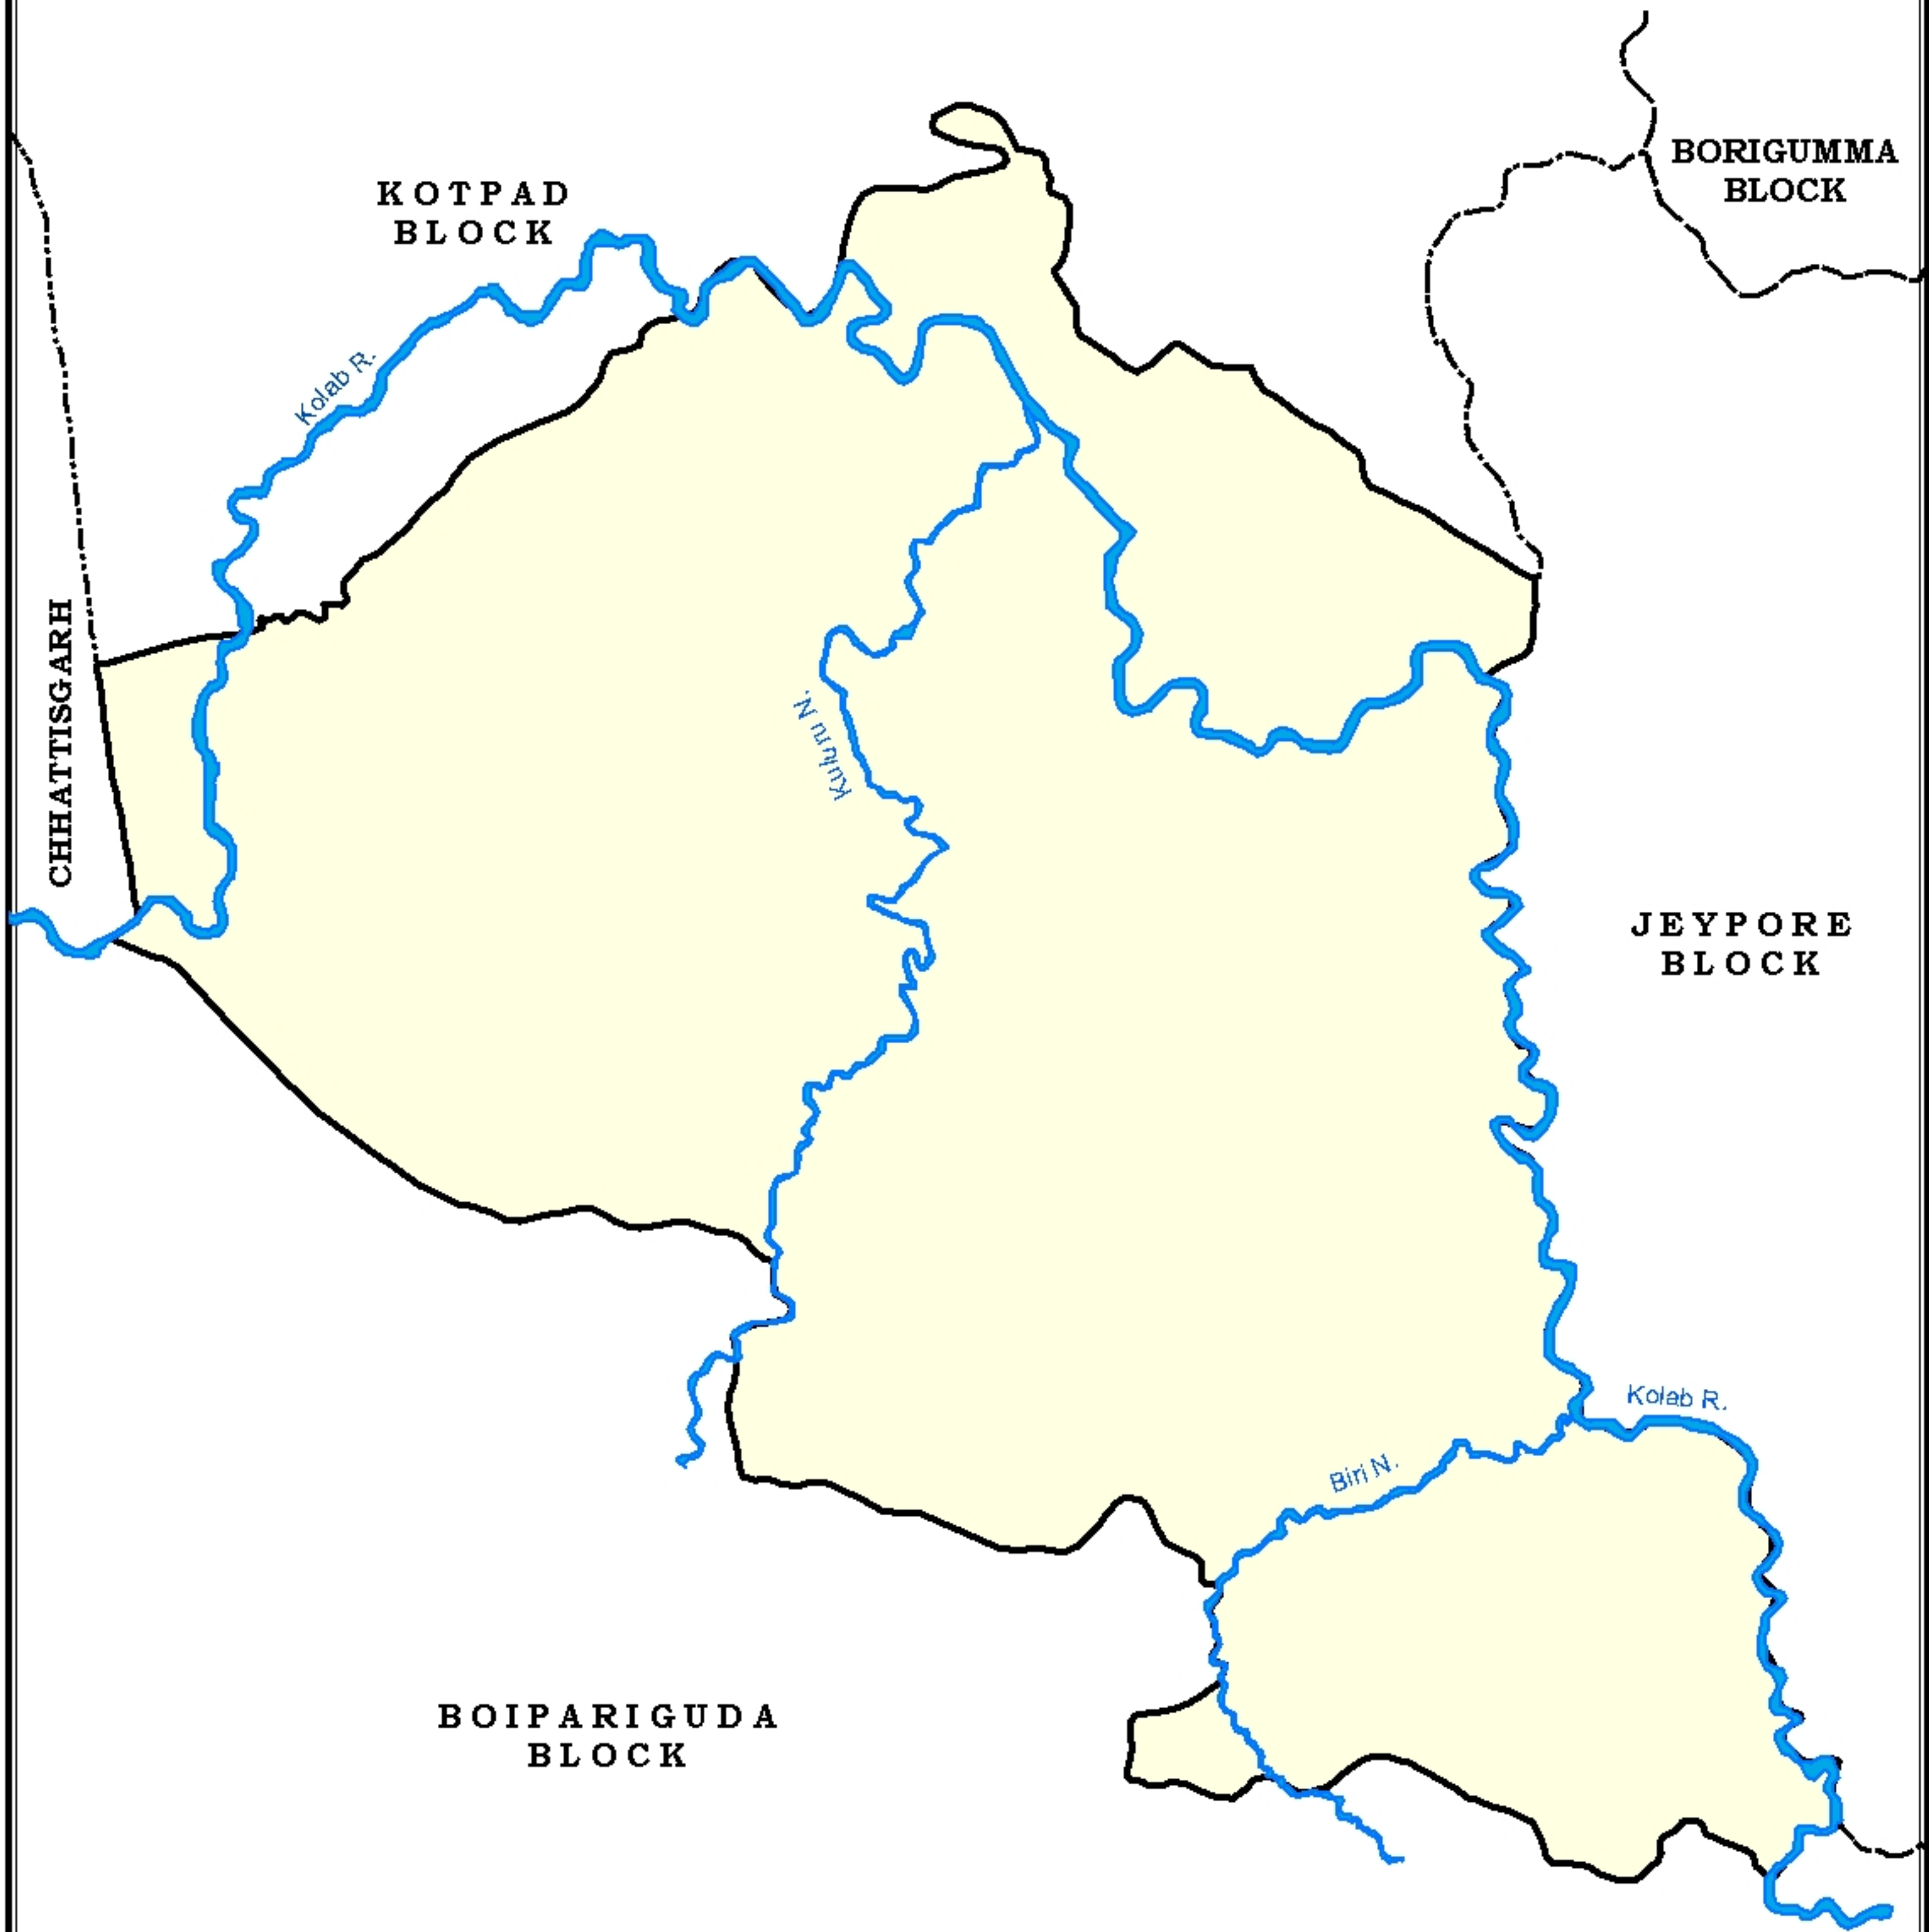

# RIVER SYSTEM

# KUNDRA BLOCK KORAPUT DISTRICT

Source : SOI Sheet & LISS III Image

Prepared by :  
GIS division  
NIC, Bhubaneswar

INDIA	ODISHA	KORAPUT	LEGEND	N W E S
<p>Odisha</p>	<p>Koraput</p>	<p>Kundra</p>	<p>River Block Boundary</p>	<p>SCALE</p> <p>3 1.5 0 3 Kms</p>