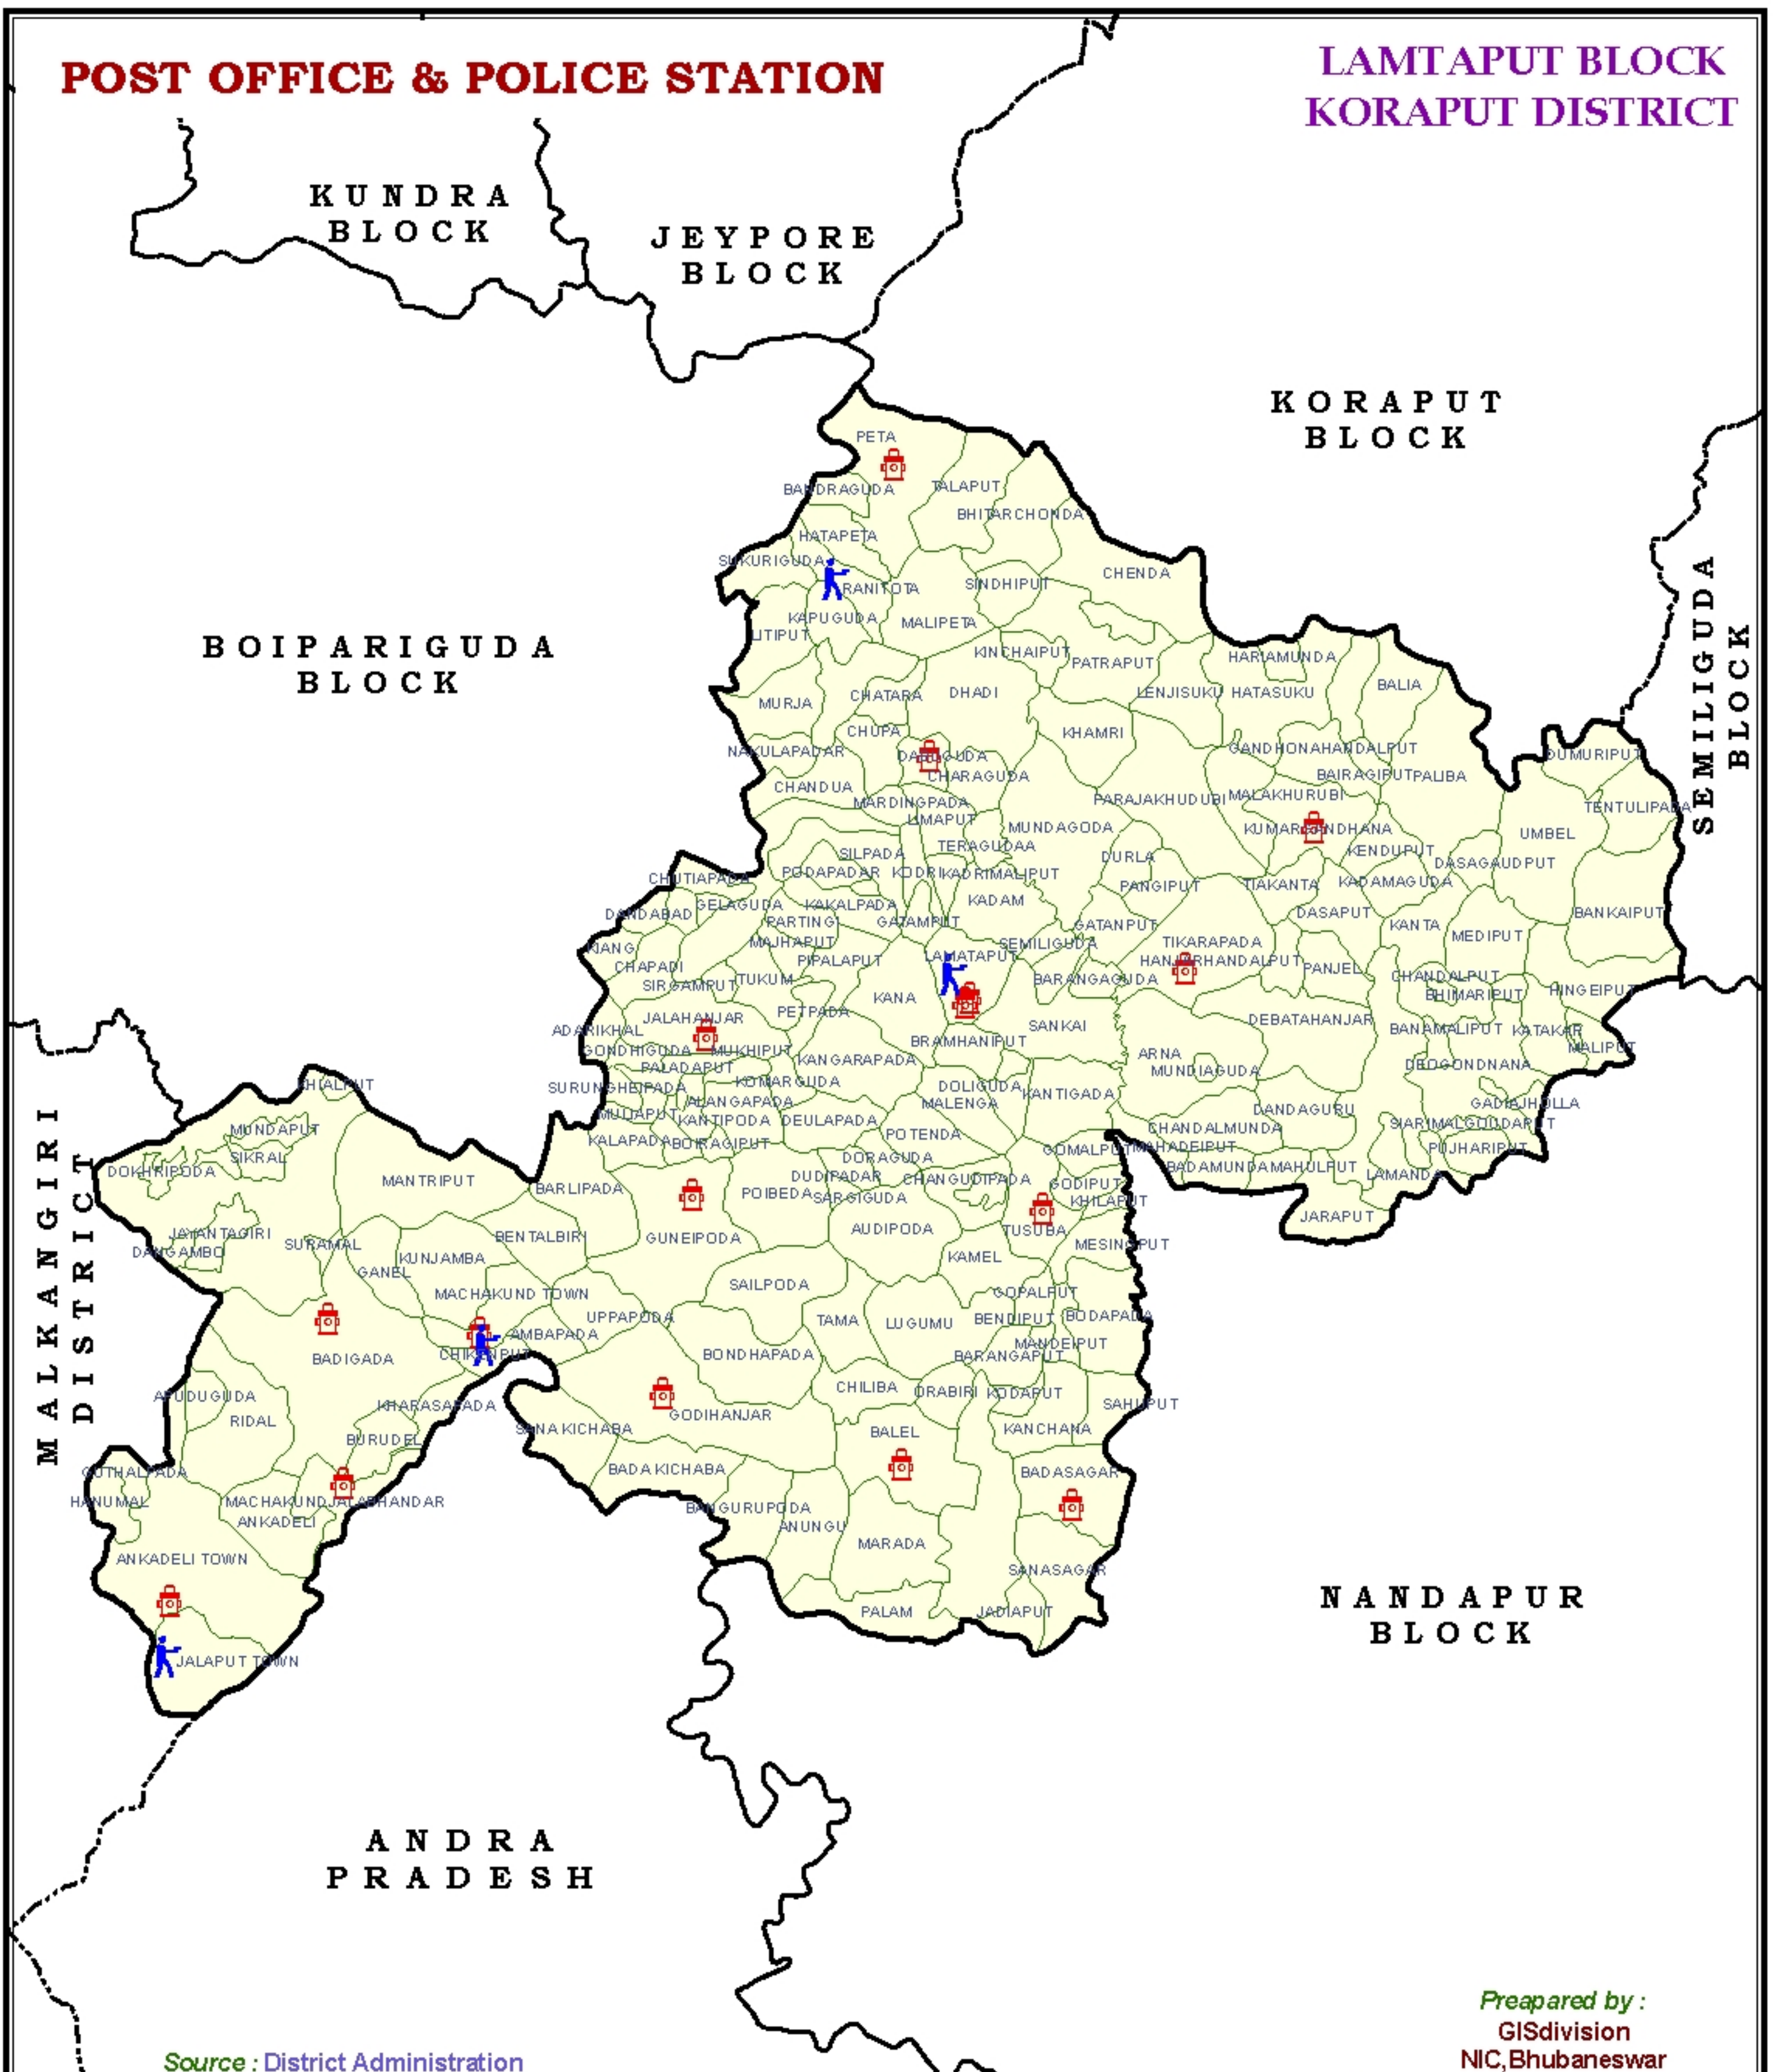

POST OFFICE & POLICE STATION

LAMTAPUT BLOCK KORAPUT DISTRICT

Source : District Administration

Prepared by :
GIS Division
NIC, Bhubaneswar

INDIA	ODISHA	KORAPUT	LEGEND	
			<ul style="list-style-type: none"> Police Station Post Office Block Boundary Village Boundary 	<p>SCALE</p>