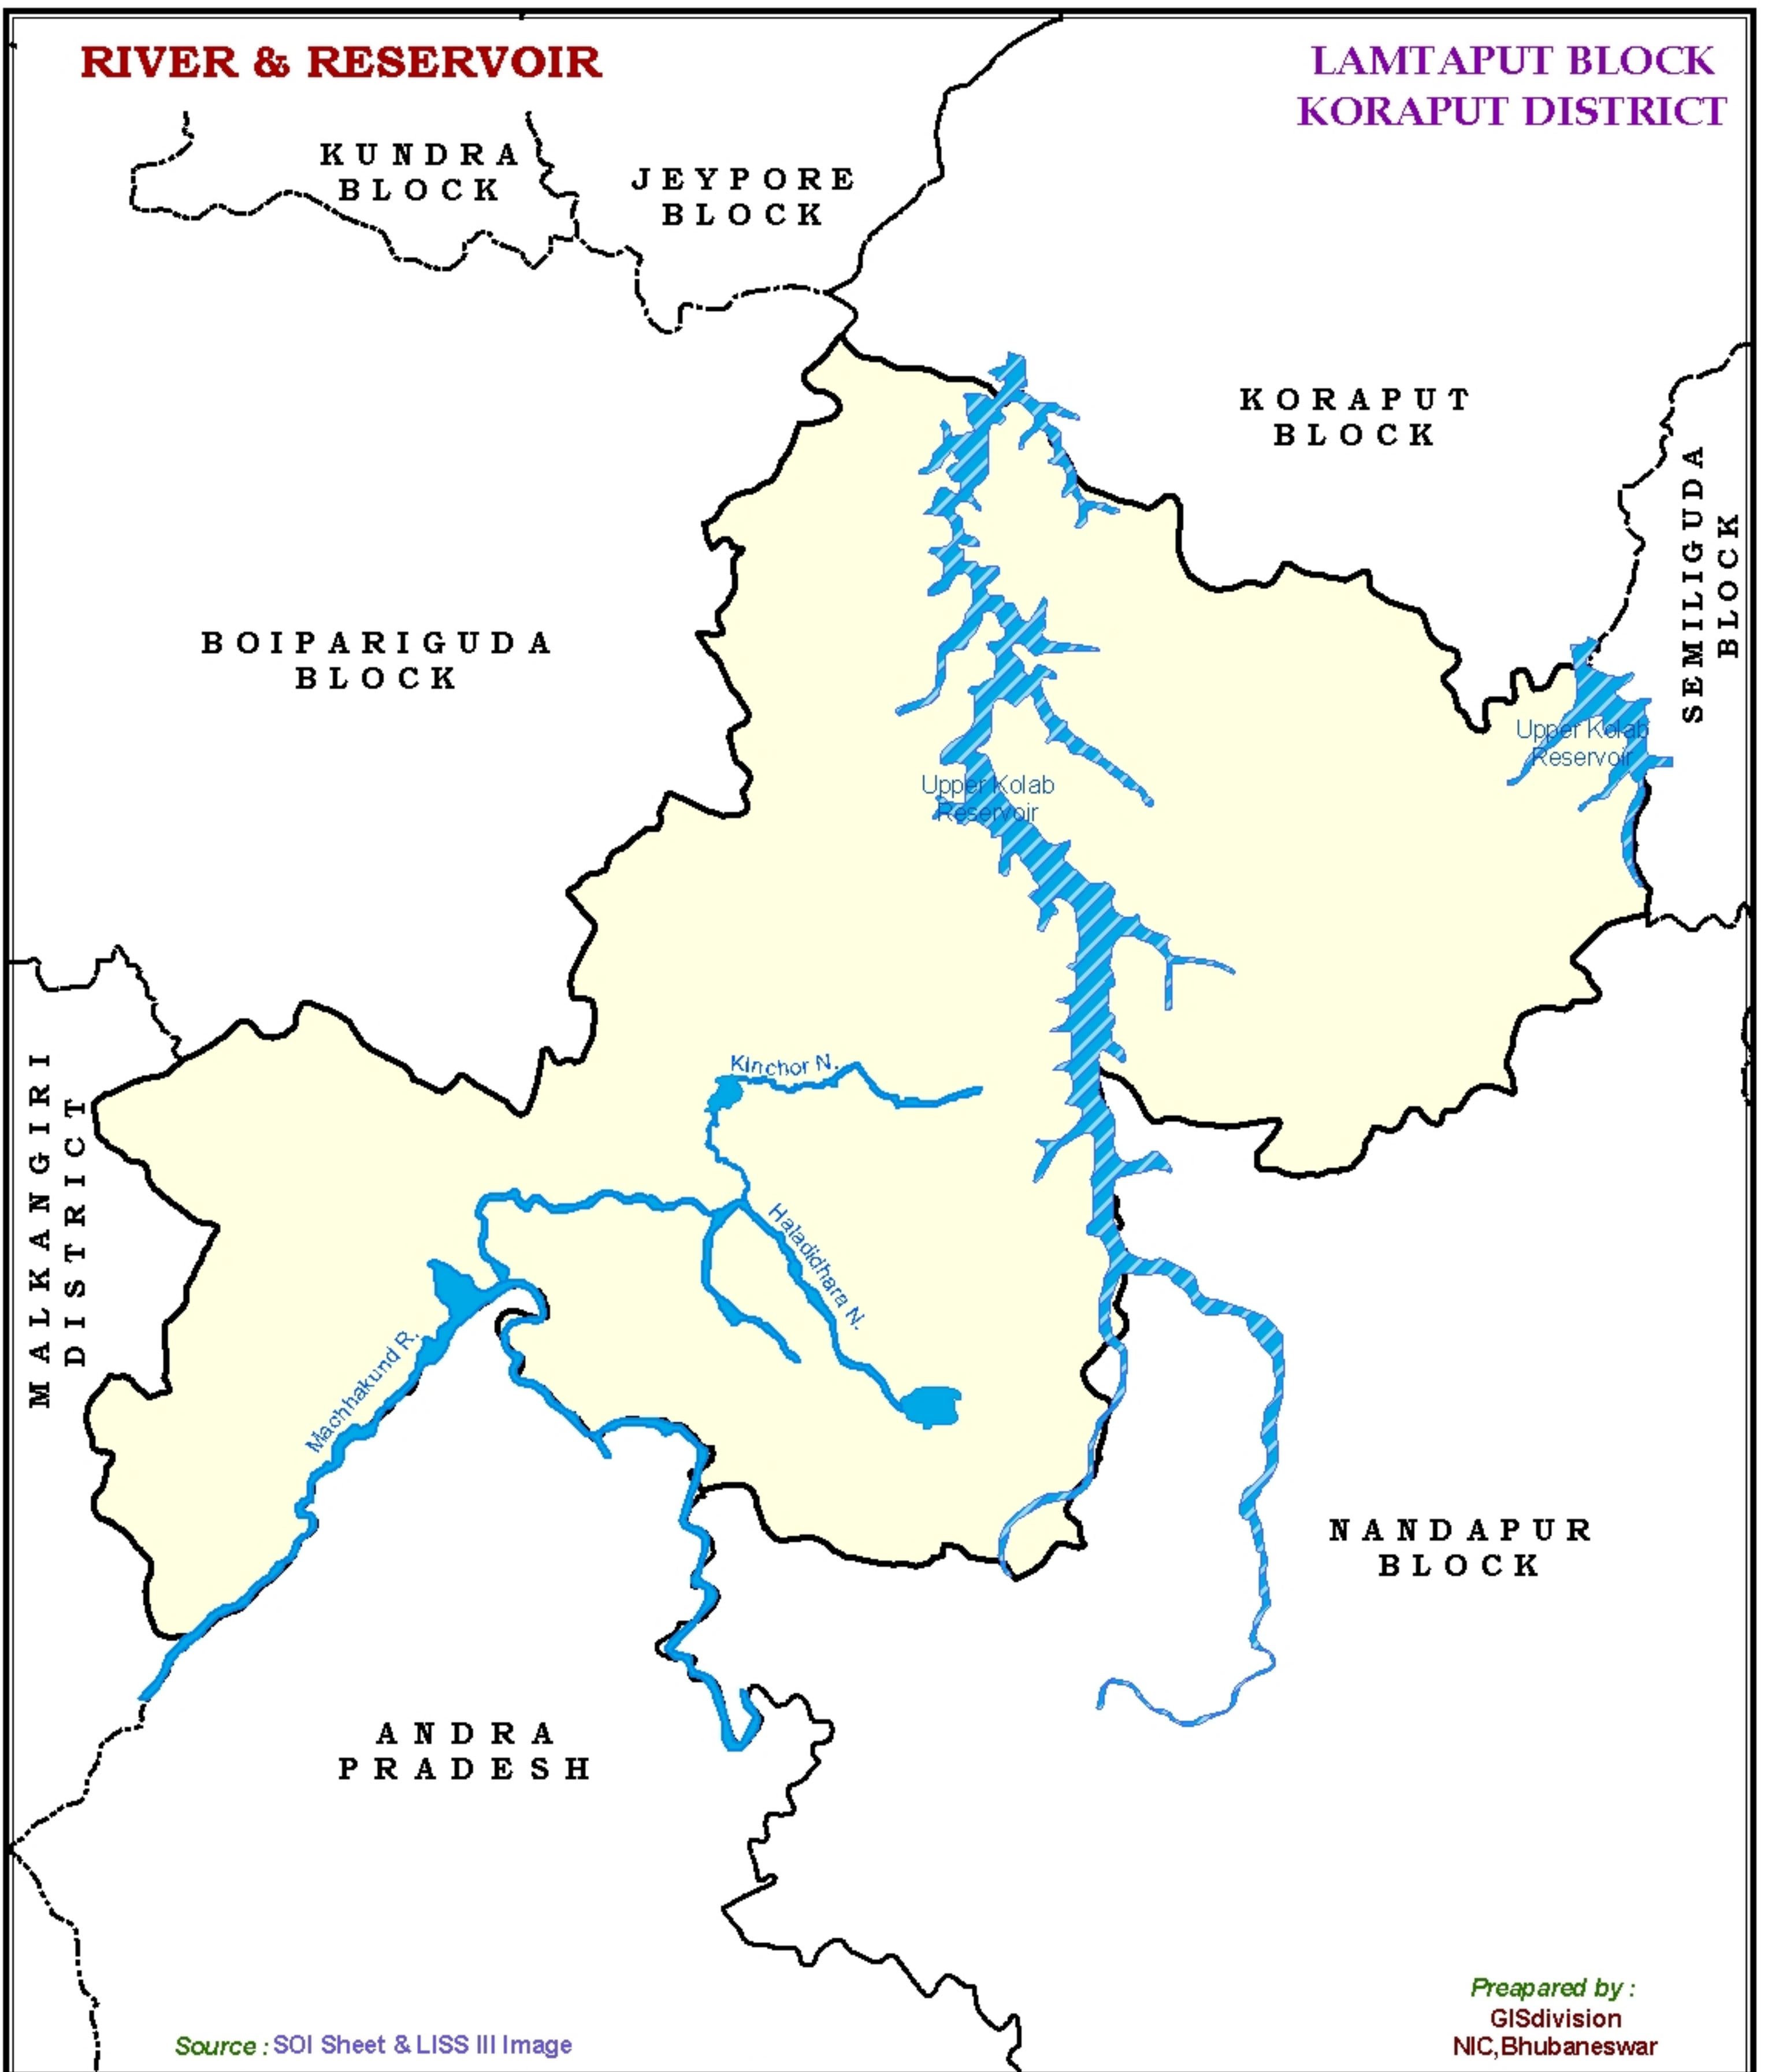

RIVER & RESERVOIR

LAMTAPUT BLOCK KORAPUT DISTRICT

Source : SOI Sheet & LISS III Image

Prepared by :
GISdivision
NIC, Bhubaneswar

INDIA	ODISHA	KORAPUT	LEGEND	
<p>Odisha</p>	<p>Koraput</p>	<p>Lamtaput</p>	<ul style="list-style-type: none">  River  Reservoir  Block Boundary 	
				<p>SCALE</p> <p>3 1.5 0 3 Kms</p>