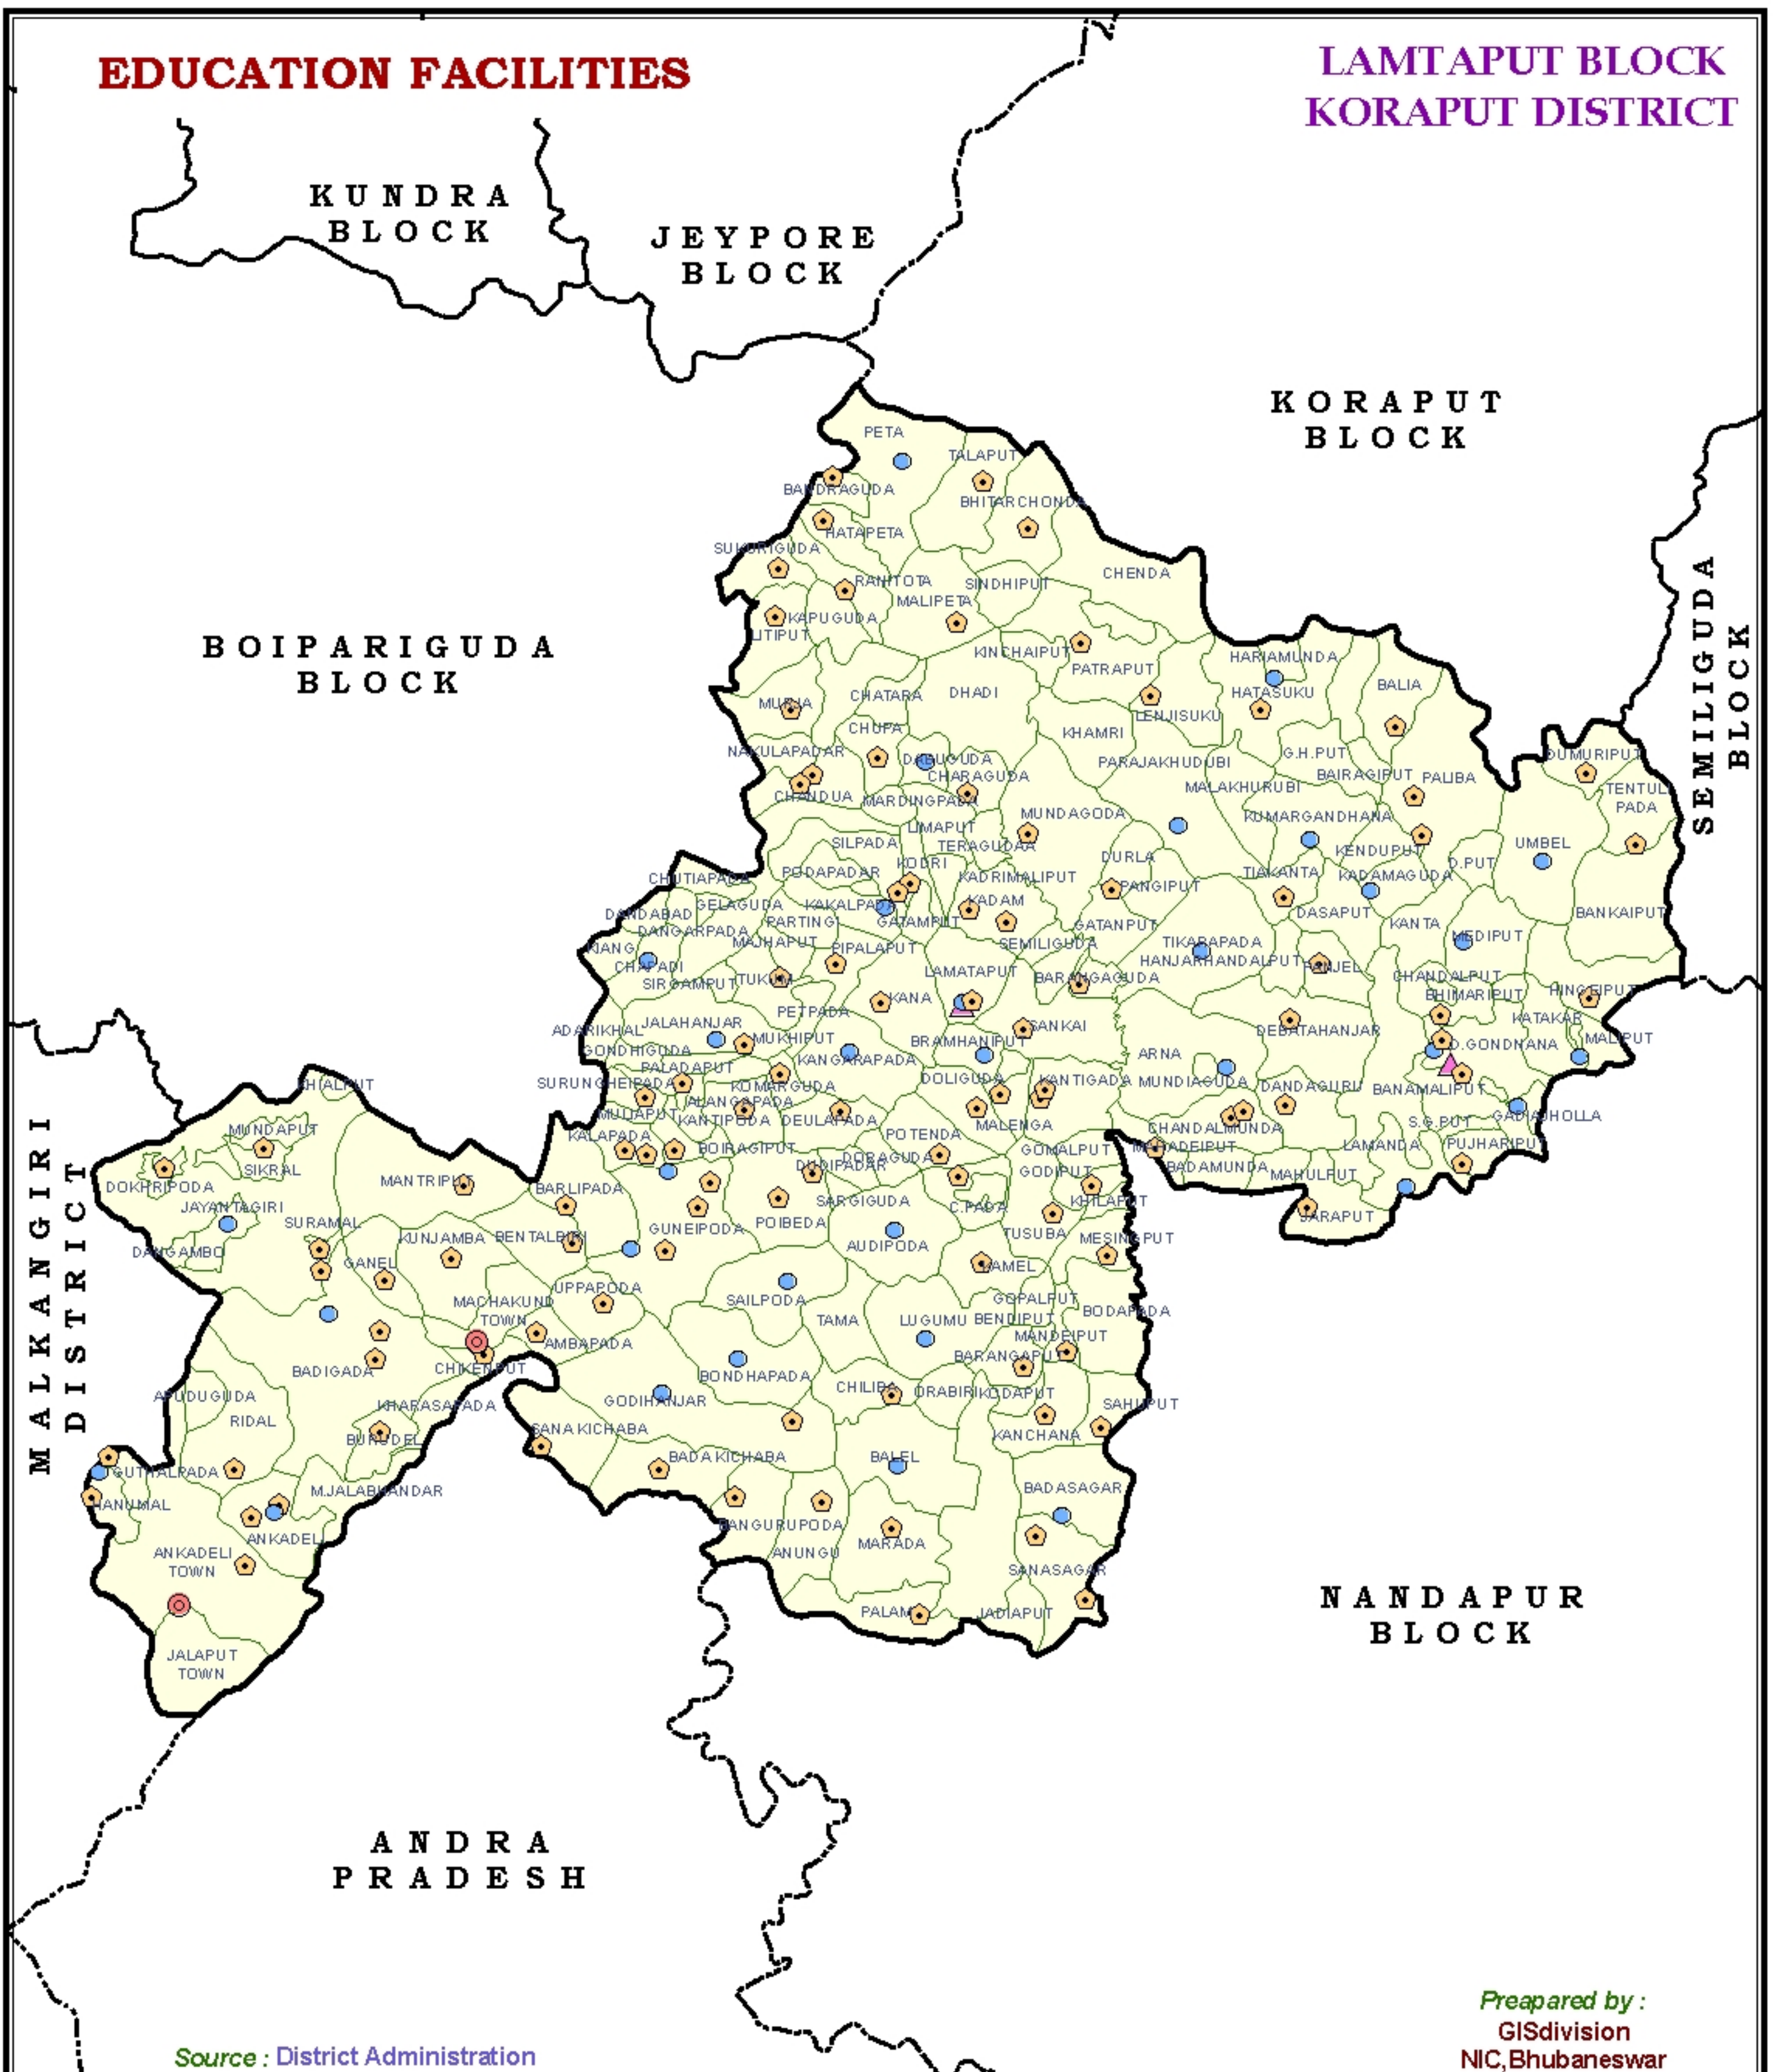

EDUCATION FACILITIES

LAMTAPUT BLOCK KORAPUT DISTRICT

Source : District Administration

Prepared by :
GIS Division
NIC, Bhubaneswar

INDIA	ODISHA	KORAPUT	LEGEND	
			<ul style="list-style-type: none"> High School Primary School PS With UPS UPS With HS Block Boundary Village Boundary 	<p>SCALE</p>