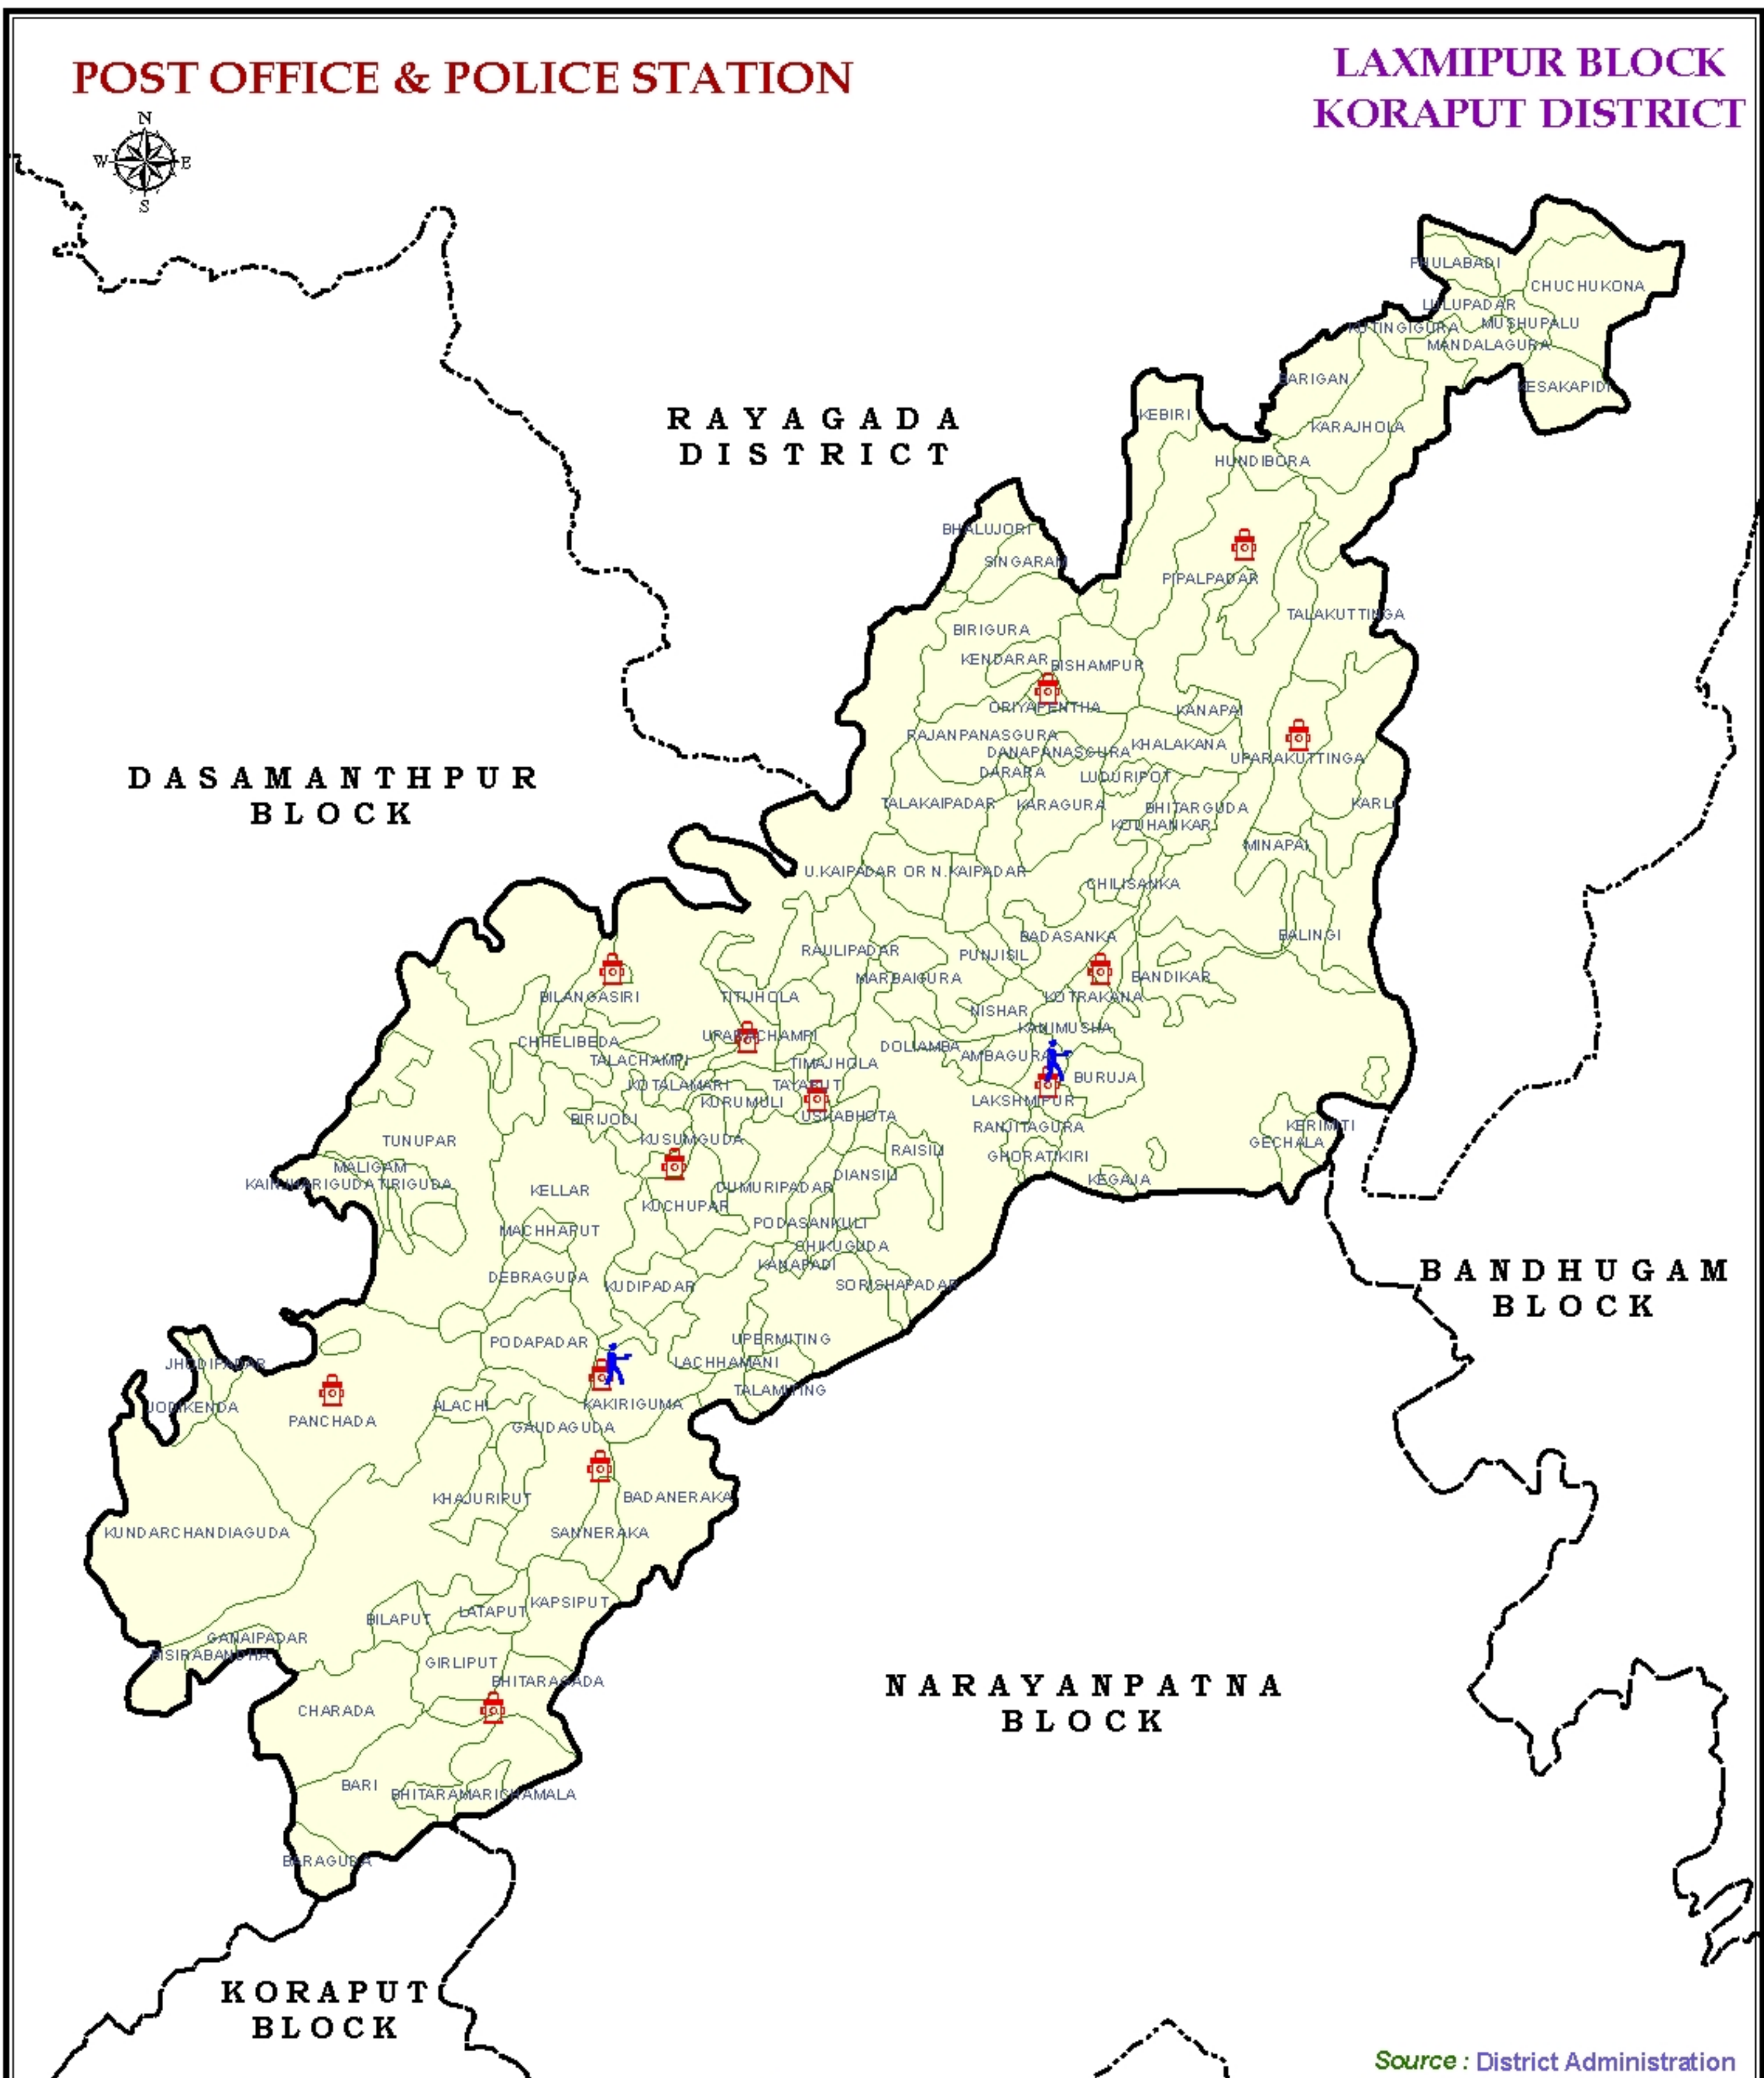

POST OFFICE & POLICE STATION

LAXMIPUR BLOCK KORAPUT DISTRICT

Source : District Administration

INDIA	ODISHA	KORAPUT	LEGEND	Prepared by : GISdivision NIC, Bhubaneswar
<p>Odisha</p>	<p>Koraput</p>	<p>Laxmipur</p>	<ul style="list-style-type: none"> Police Station Post Office Block Boundary Village Boundary 	<p>SCALE</p> <p>3 1.5 0 3 Kms</p>