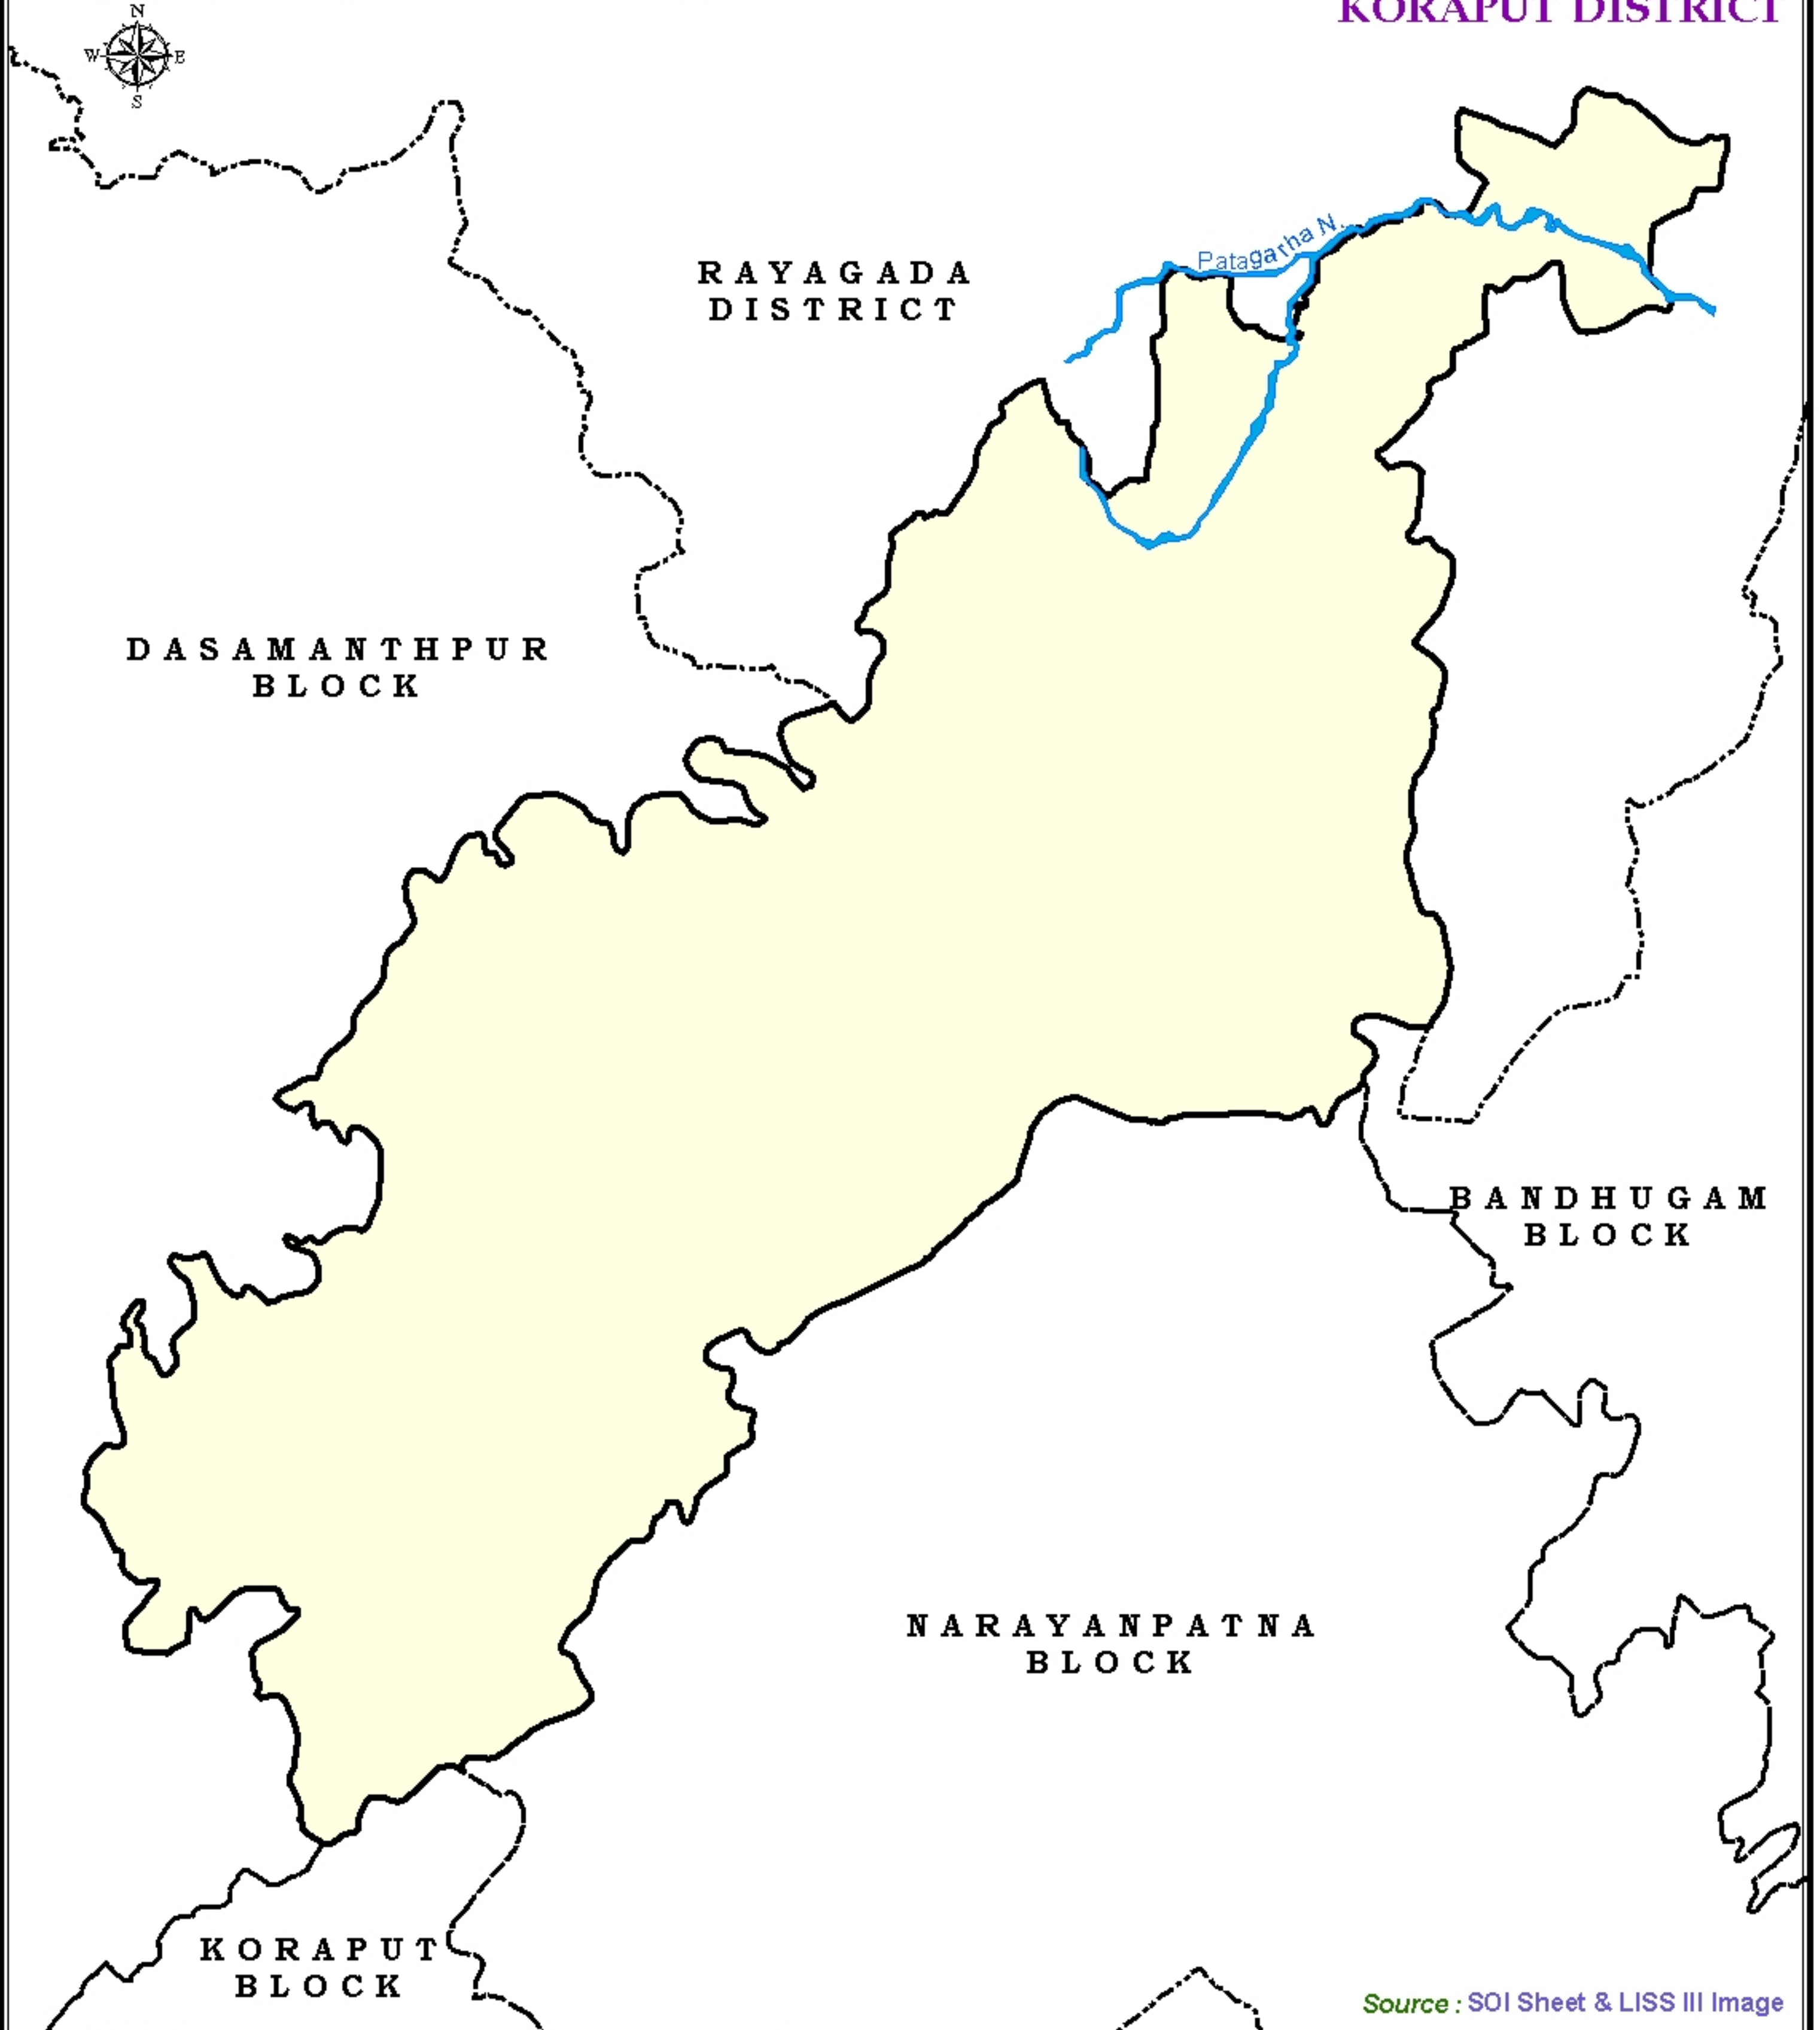

ADMINISTRATIVE BOUNDARY

LAXMIPUR BLOCK KORAPUT DISTRICT

Source : SOI Sheet & LISS III Image

INDIA	ODISHA	KORAPUT	LEGEND	<i>Prepared by :</i> GISdivision NIC, Bhubaneswar
<p>Odisha</p>	<p>Koraput</p>	<p>Laxmipur</p>	<p>River</p> <p>Block Boundary</p>	SCALE 3 1.5 0 3 Kms