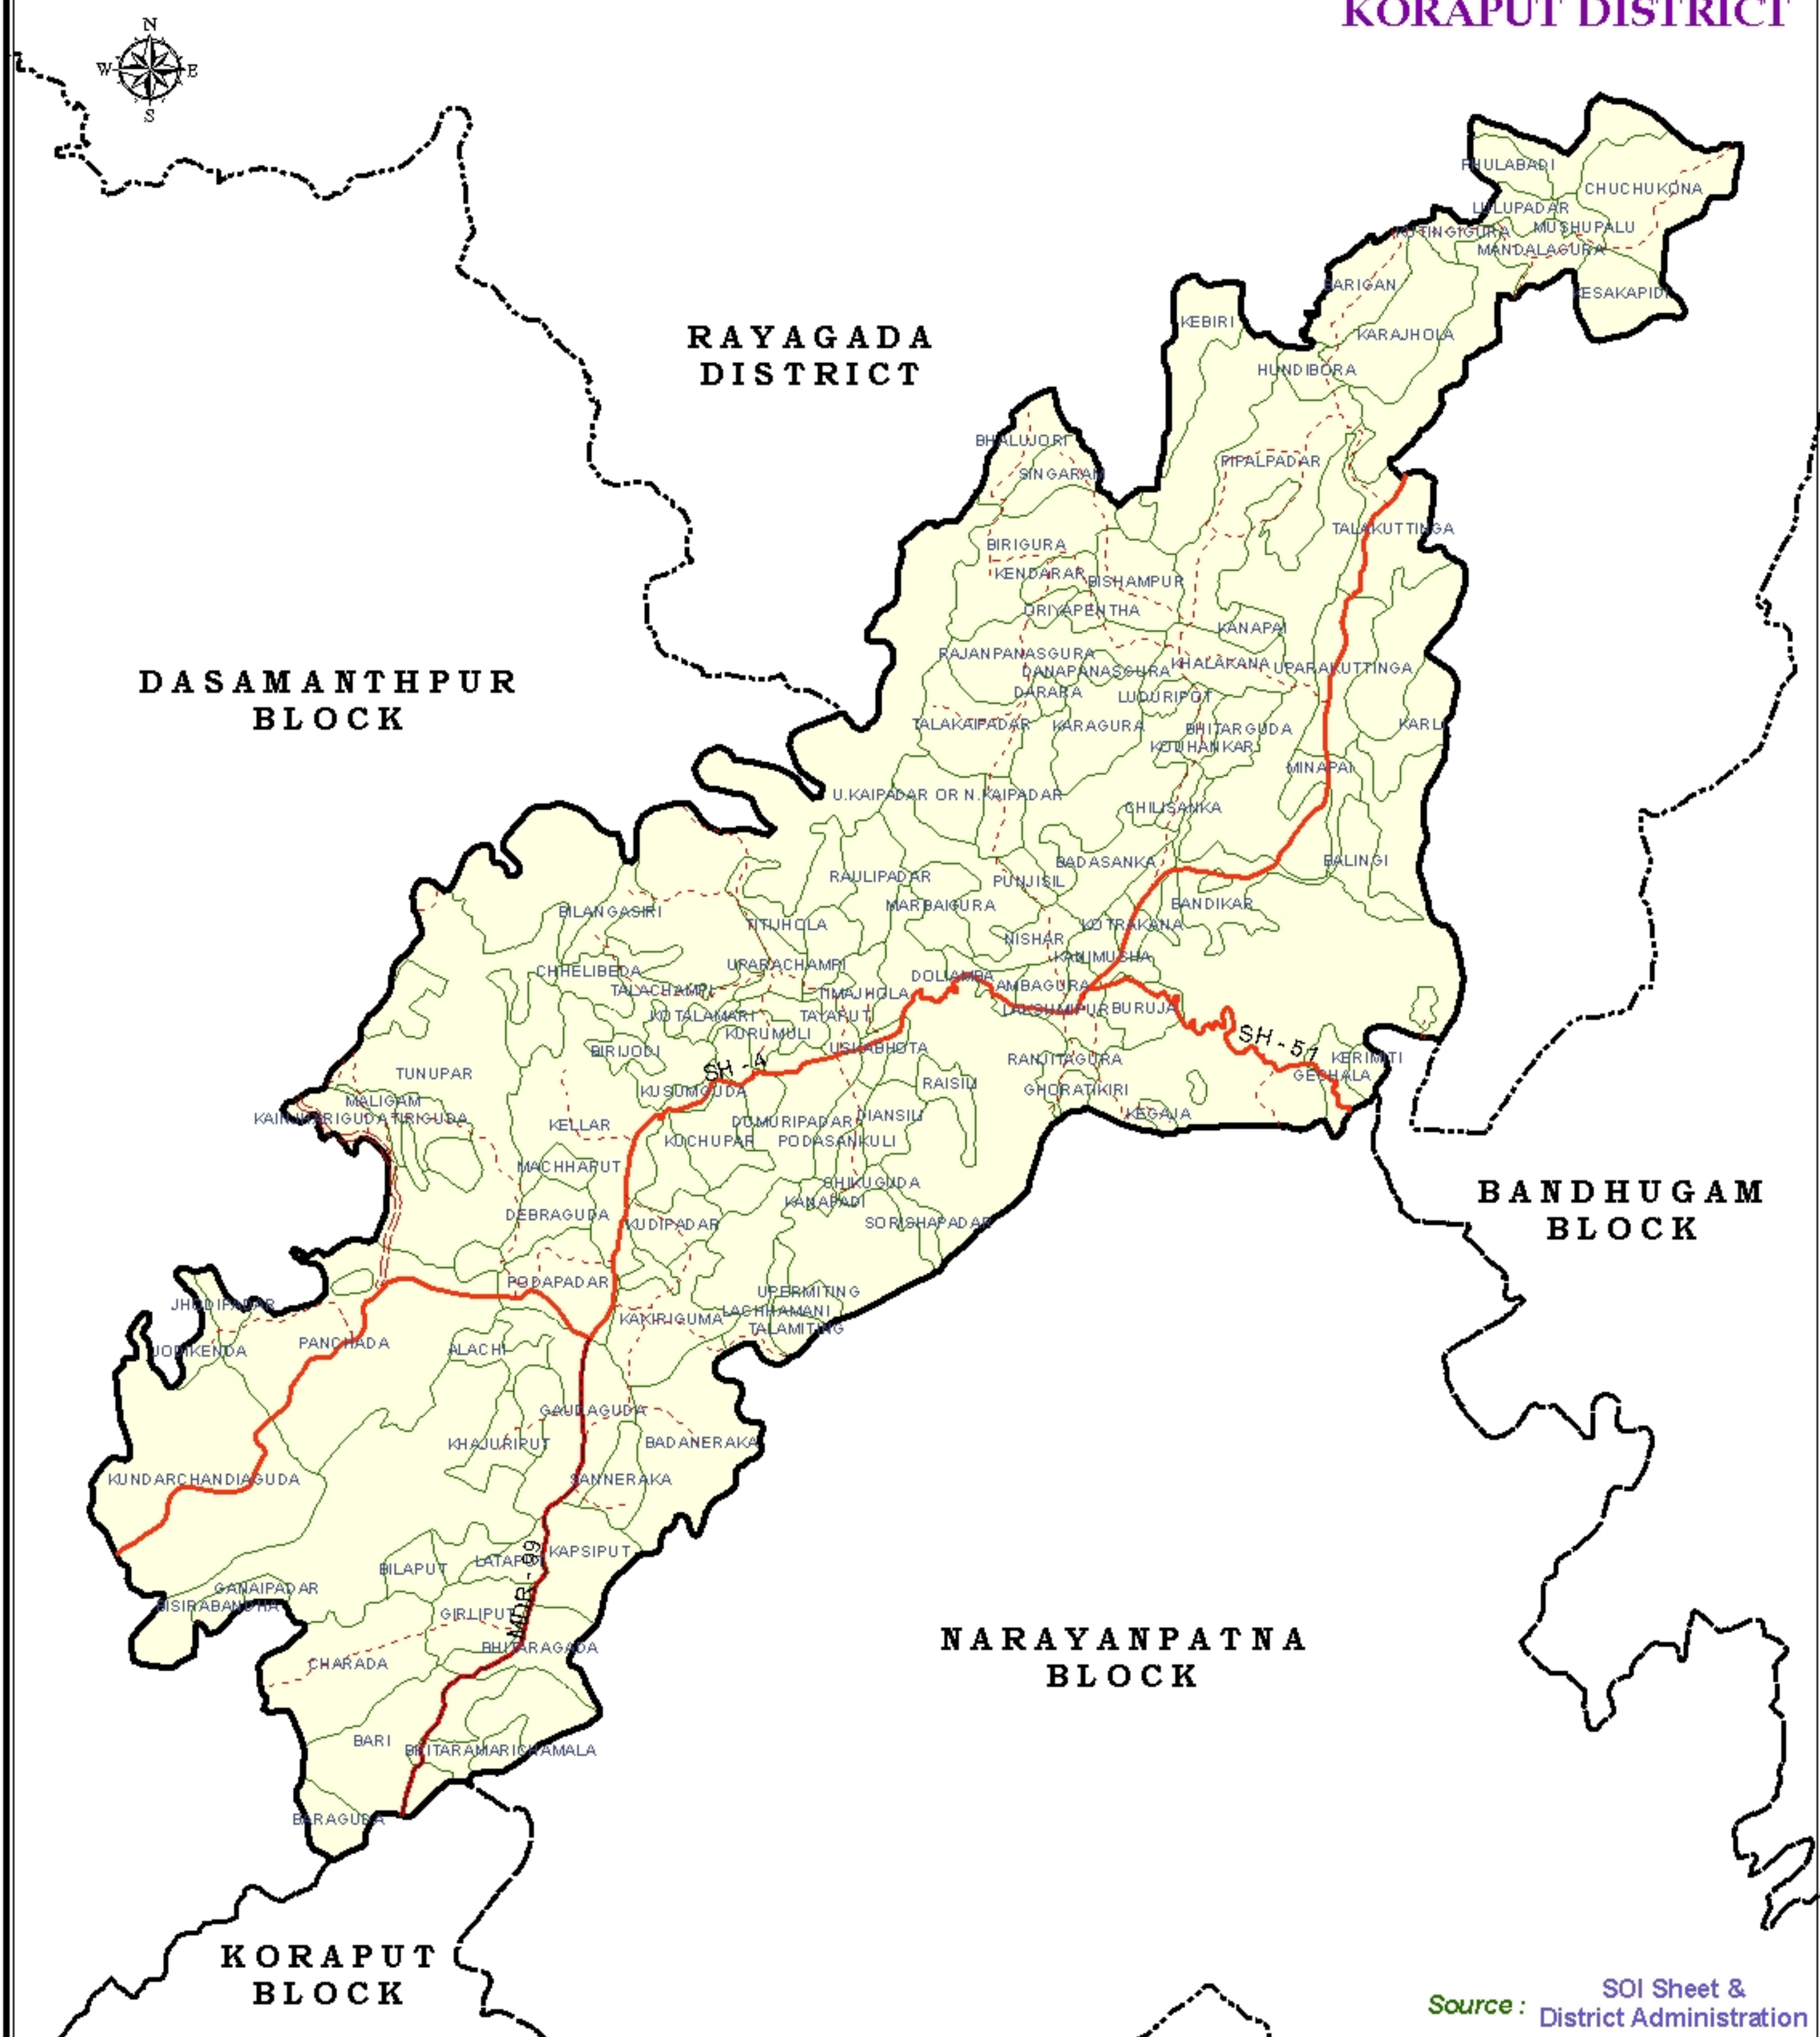

ROAD NETWORK

LAXMIPUR BLOCK KORAPUT DISTRICT

Source : SOI Sheet & District Administration

INDIA	ODISHA	KORAPUT	LEGEND	Prepared by : GIS Division NIC, Bhubaneswar
			<ul style="list-style-type: none"> ——— State Highway Road ——— Major District Road - - - - - Other District Road - - - - - Other Road ——— Block Boundary ——— Village Boundary 	<p>SCALE</p>