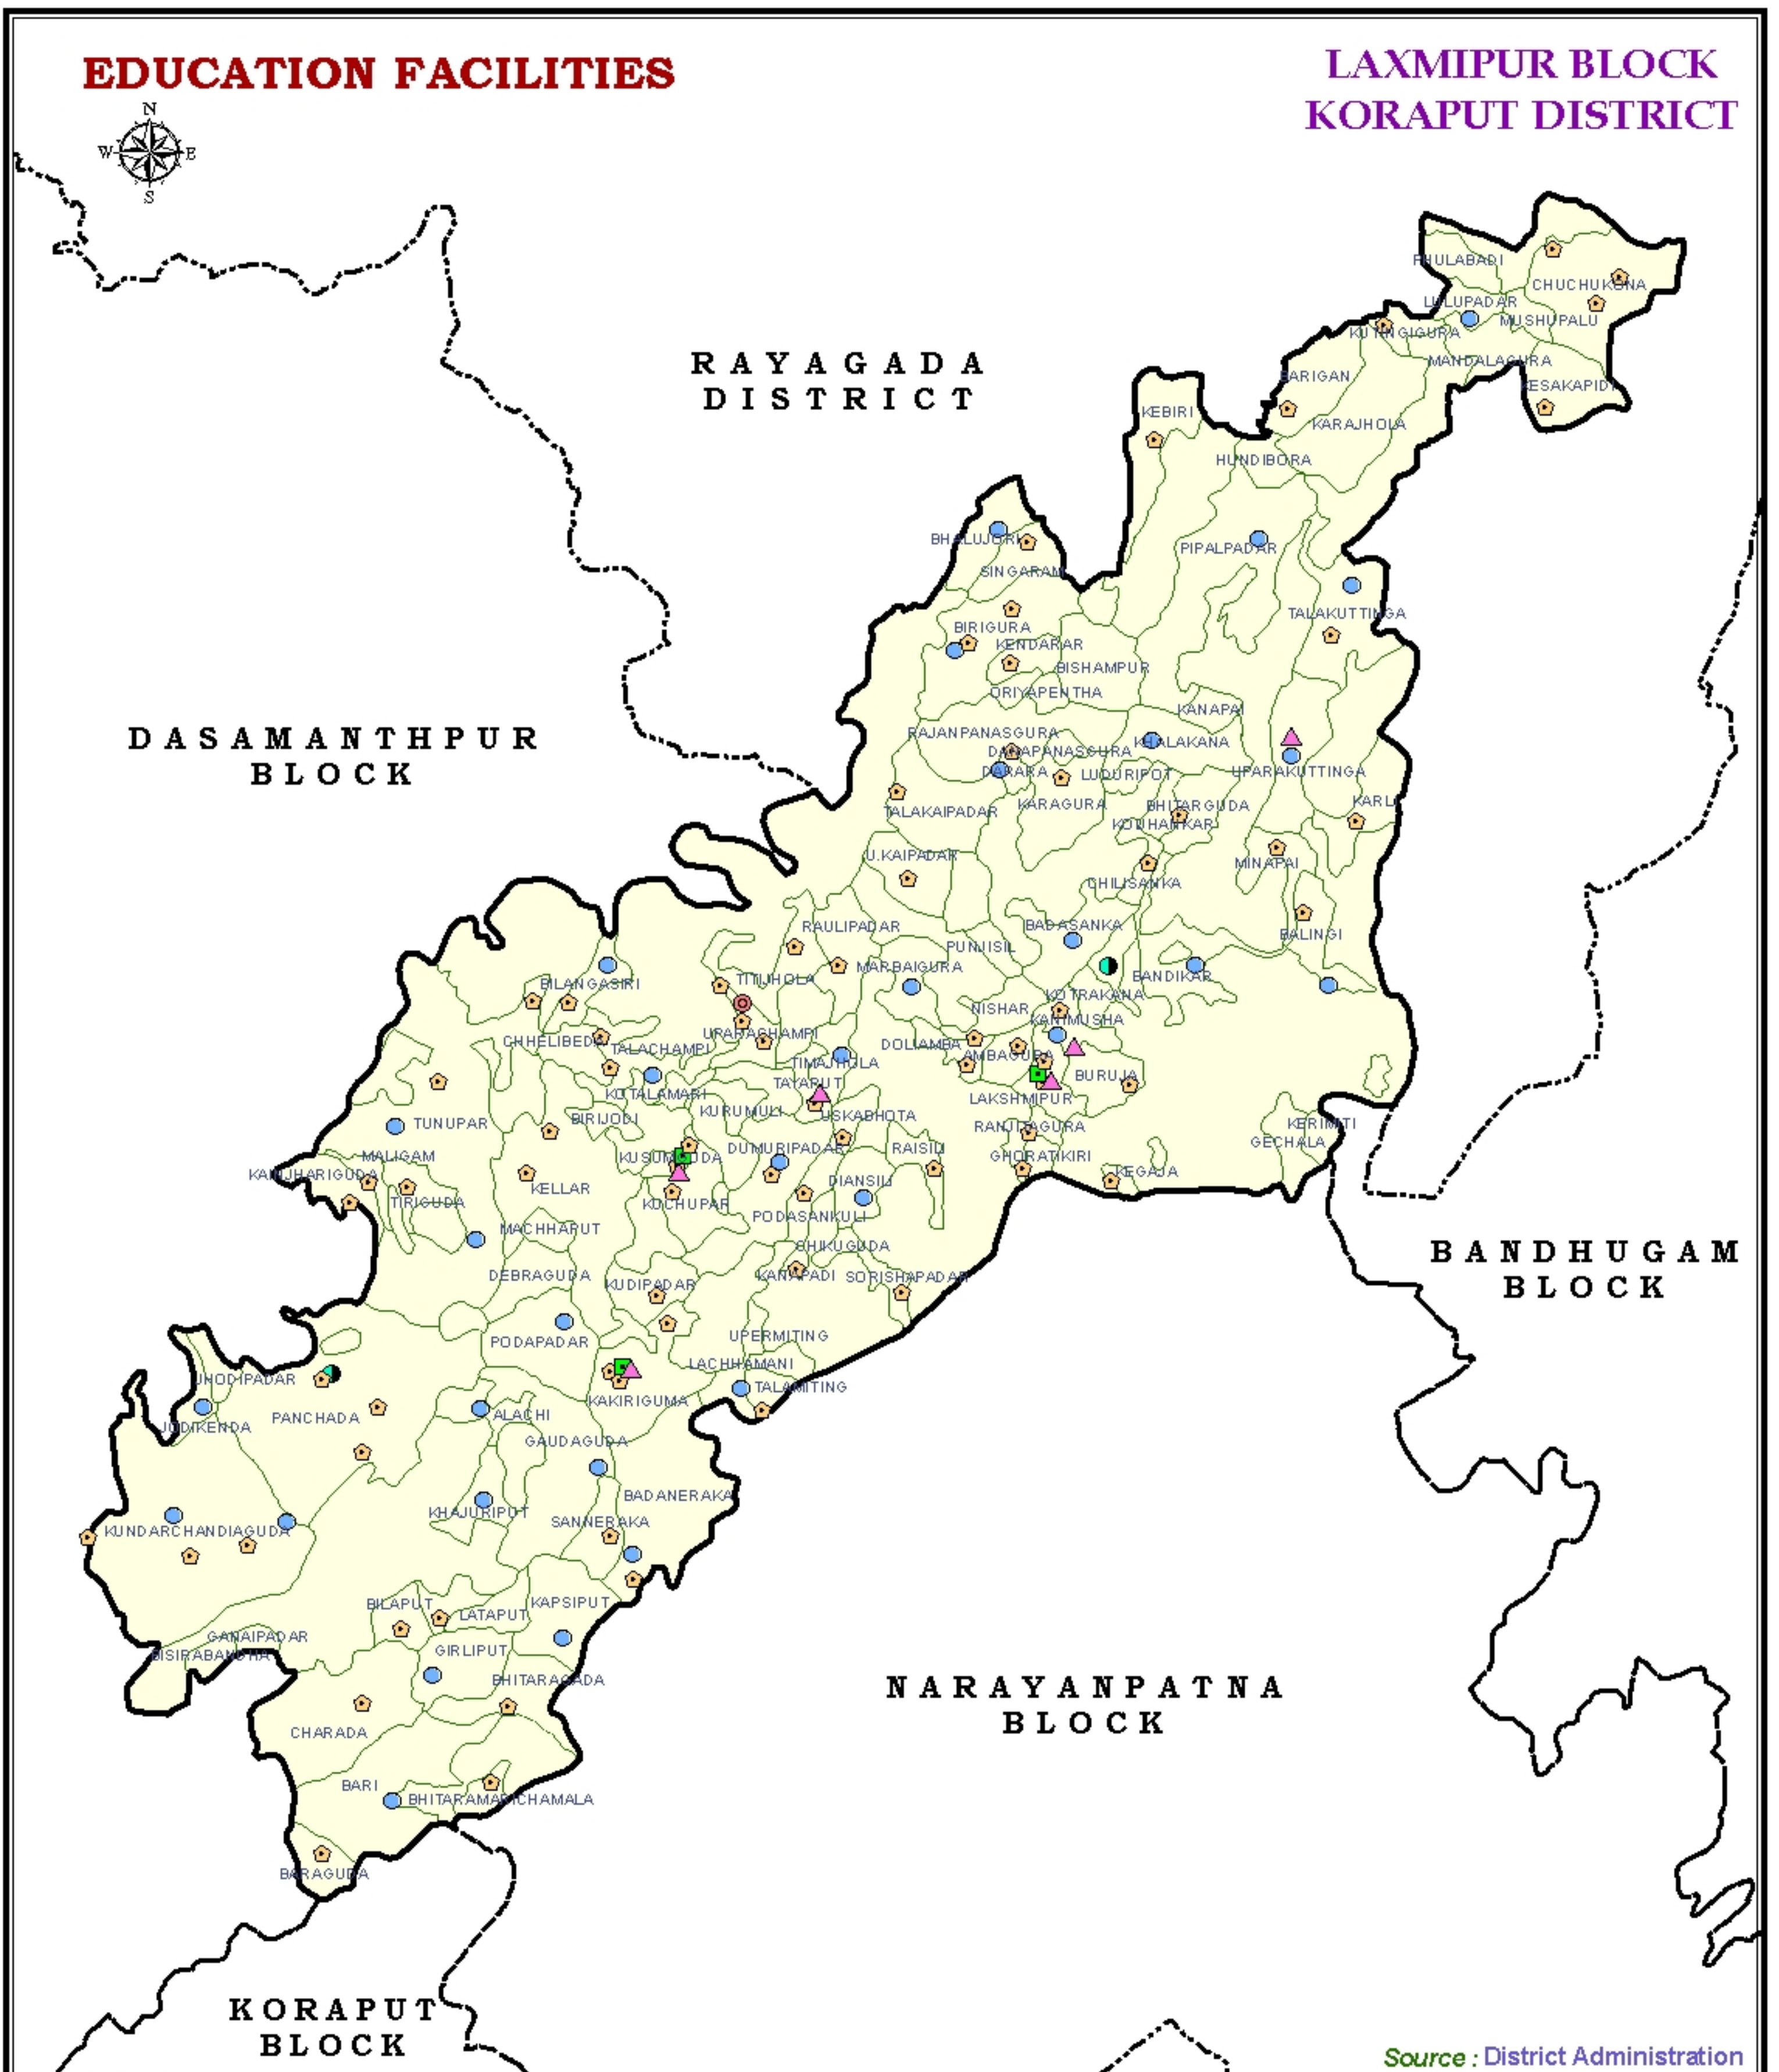

EDUCATION FACILITIES

LAXMIPUR BLOCK KORAPUT DISTRICT

Source : District Administration

| | | | | |
|---------------|----------------|-----------------|---|---|
| INDIA | ODISHA | KORAPUT | LEGEND | <p>Prepared by : GISdivision NIC, Bhubaneswar</p> |
| <p>Odisha</p> | <p>Koraput</p> | <p>Laxmipur</p> | <ul style="list-style-type: none"> High School Primary School PS With UPS PS with UPS & HS UPS Only UPS With HS Block Boundary Village Boundary | <p>SCALE</p> <p>3 1.5 0 3 Kms</p> |