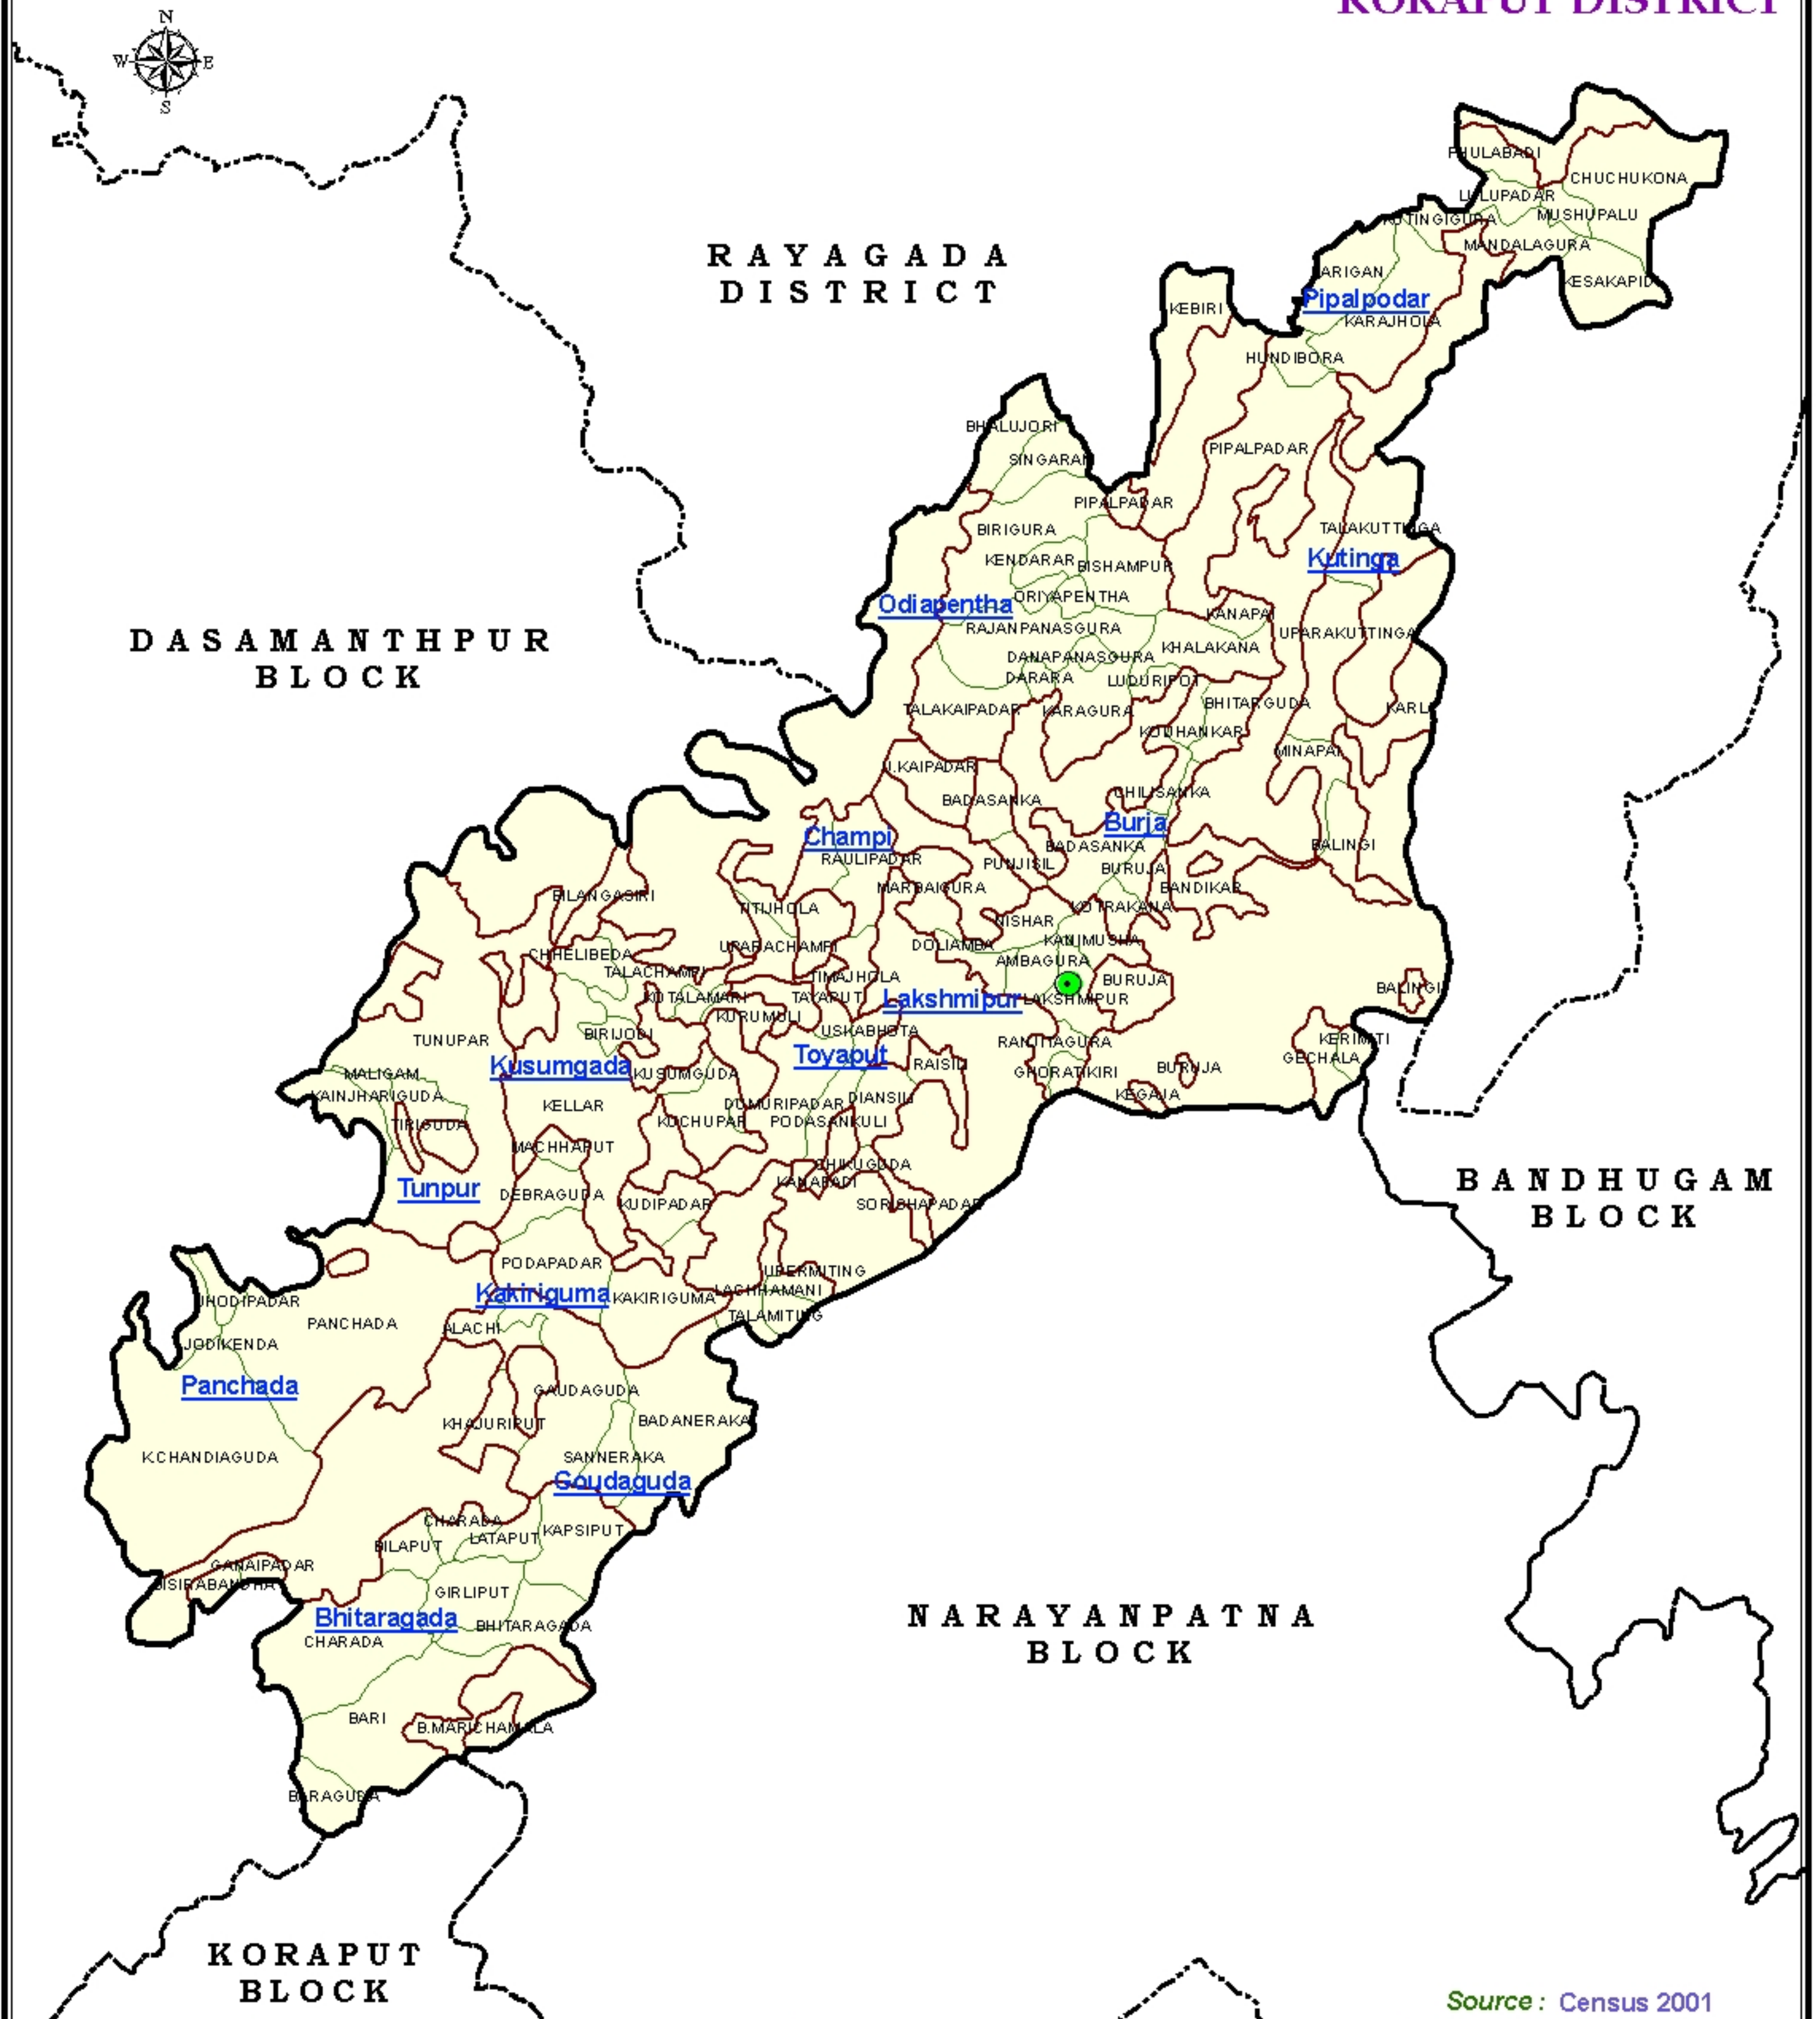

ADMINISTRATIVE BOUNDARY

LAXMIPUR BLOCK KORAPUT DISTRICT

INDIA	ODISHA	KORAPUT	LEGEND	Prepared by : GISdivision NIC, Bhubaneswar
<p>Odisha</p>	<p>Koraput</p>	<p>Laxmipur</p>	<ul style="list-style-type: none"> Block headquarter Block Boundary Gp boundary Village Boundary GP Name Village Name <p>Kakiriguma PANCHADA</p>	<p>SCALE</p> <p>3 1.5 0 3 Kms</p>