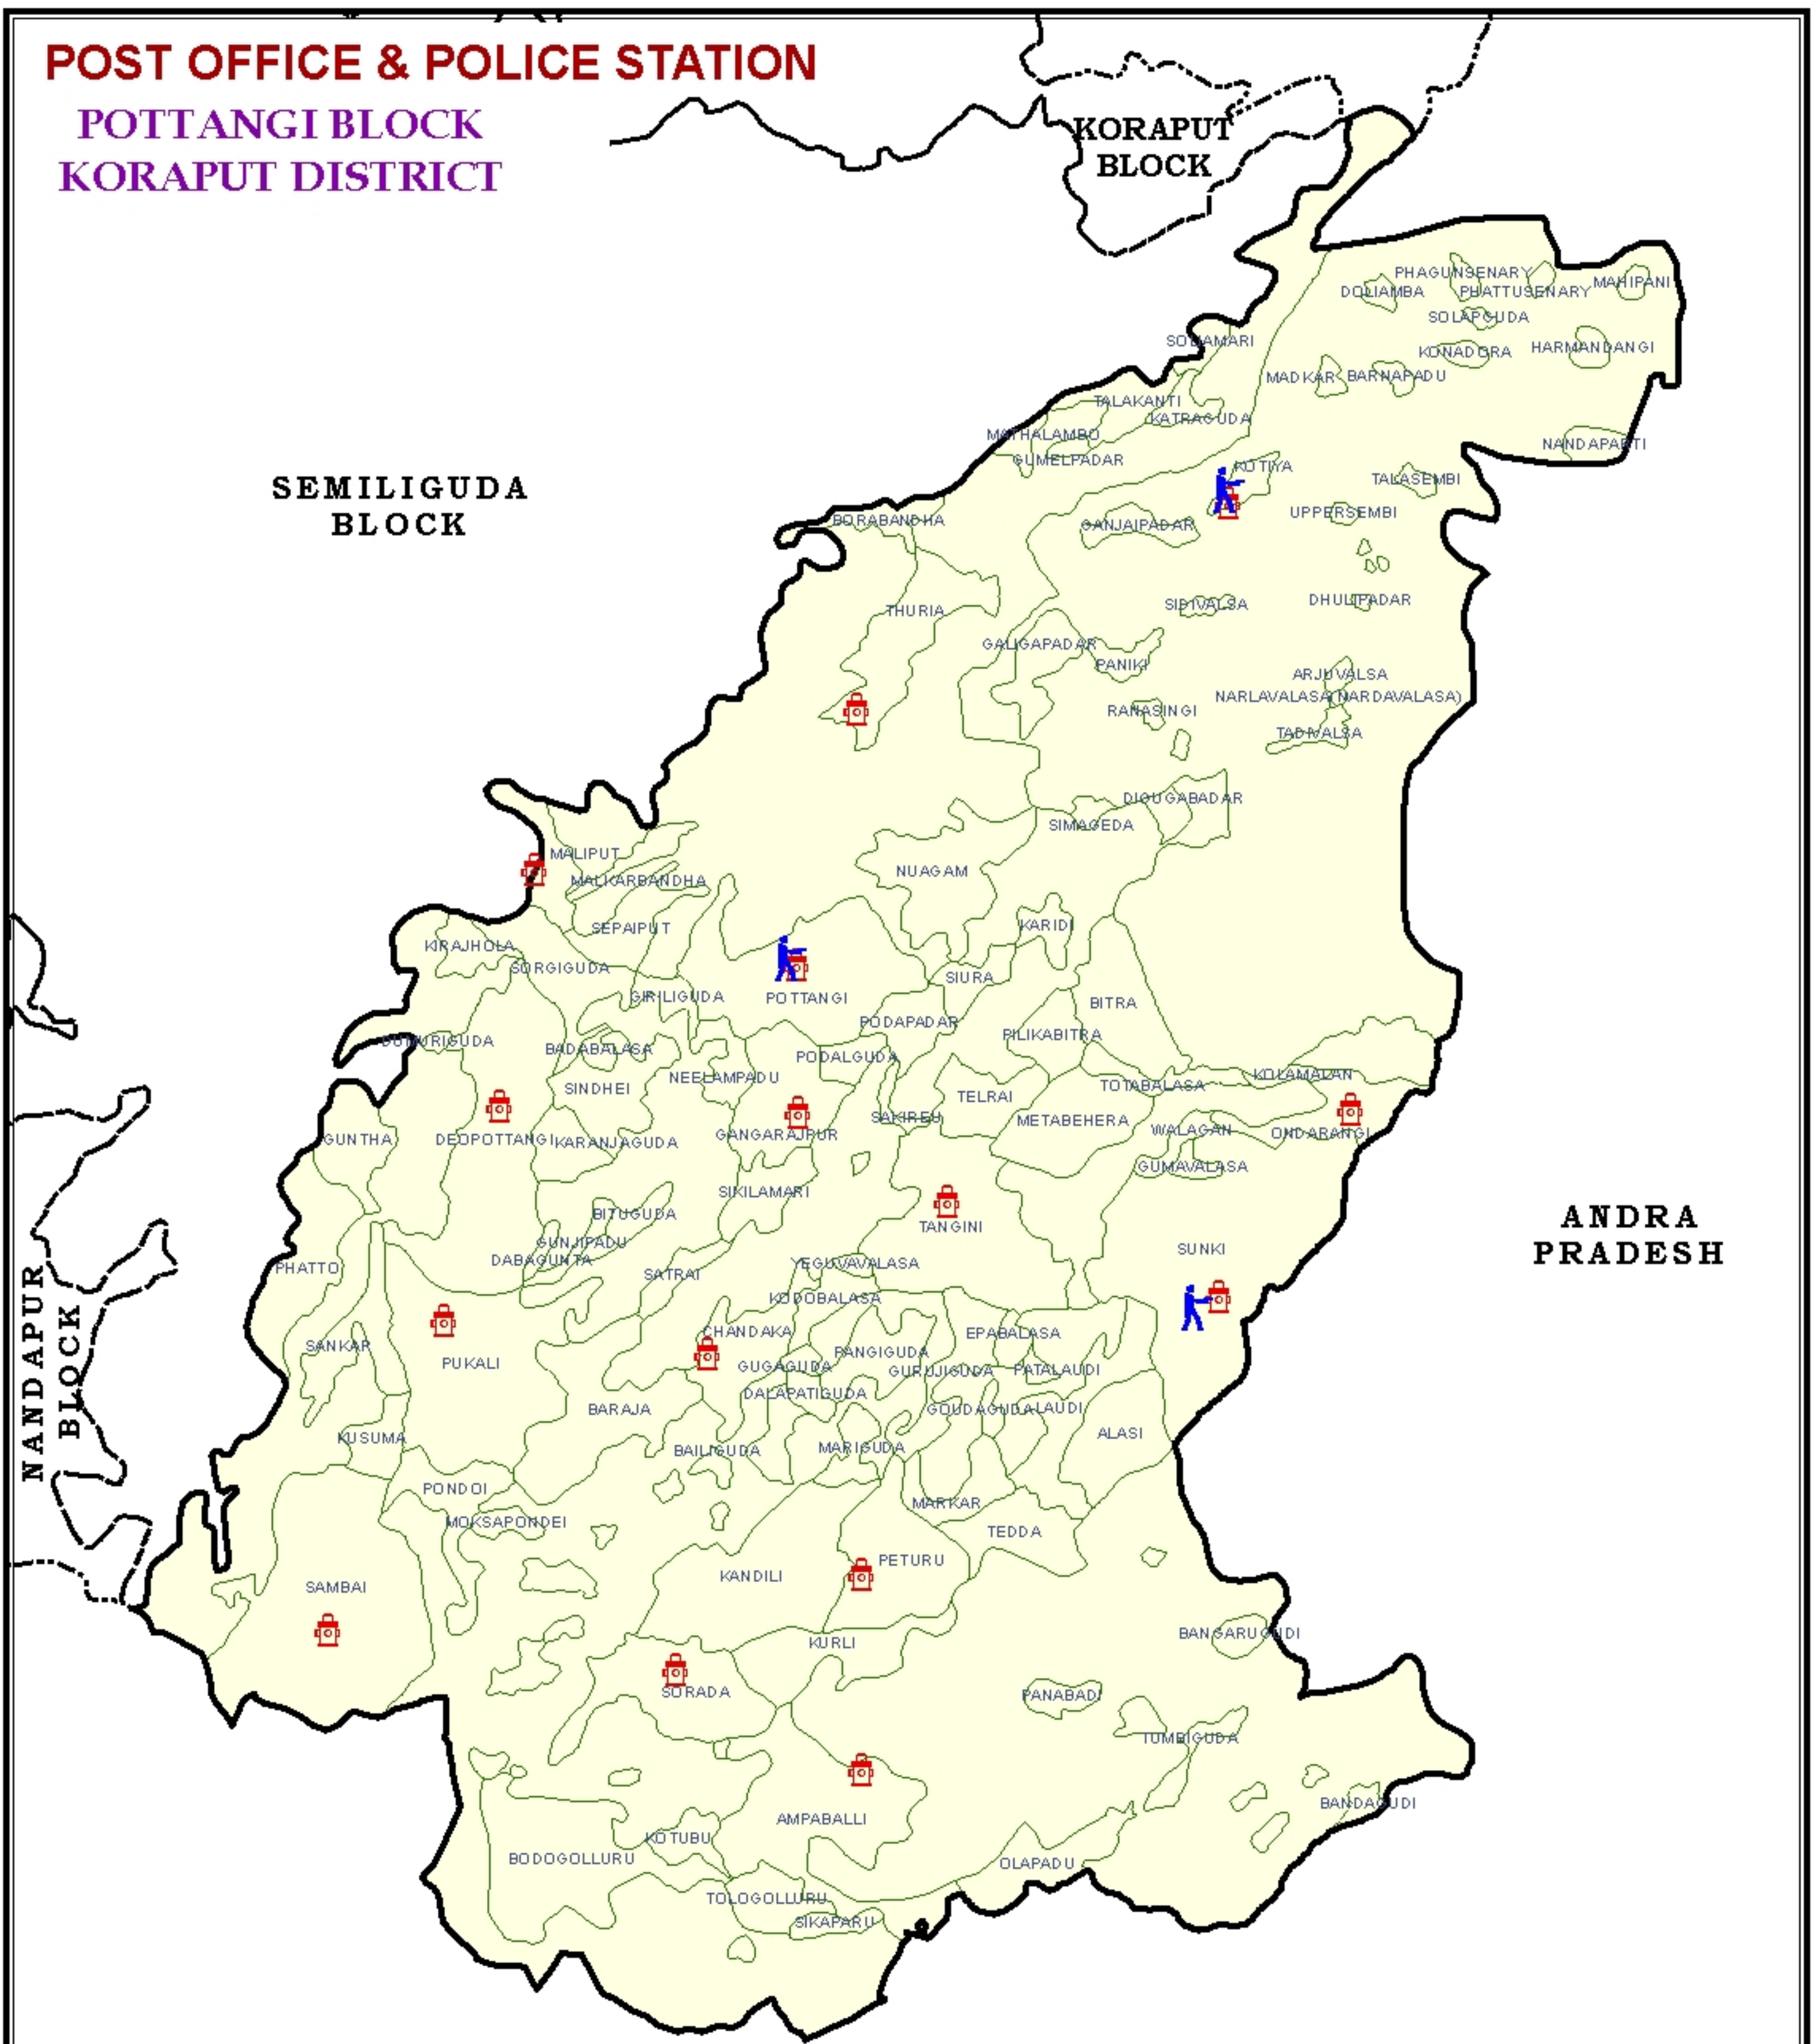

POST OFFICE & POLICE STATION

POTTANGI BLOCK KORAPUT DISTRICT

ANDRA
PRADESH

Source : District Administration

Prepared by :
GIS division
NIC, Bhubaneswar

INDIA	ODISHA	KORAPUT	LEGEND	
<p>Odisha</p>	<p>Koraput</p>	<p>Pottangi</p>	<ul style="list-style-type: none"> Police Station Post Office Block Boundary Village Boundary 	<p>SCALE</p> <p>3 1.5 0 3 Kms</p>