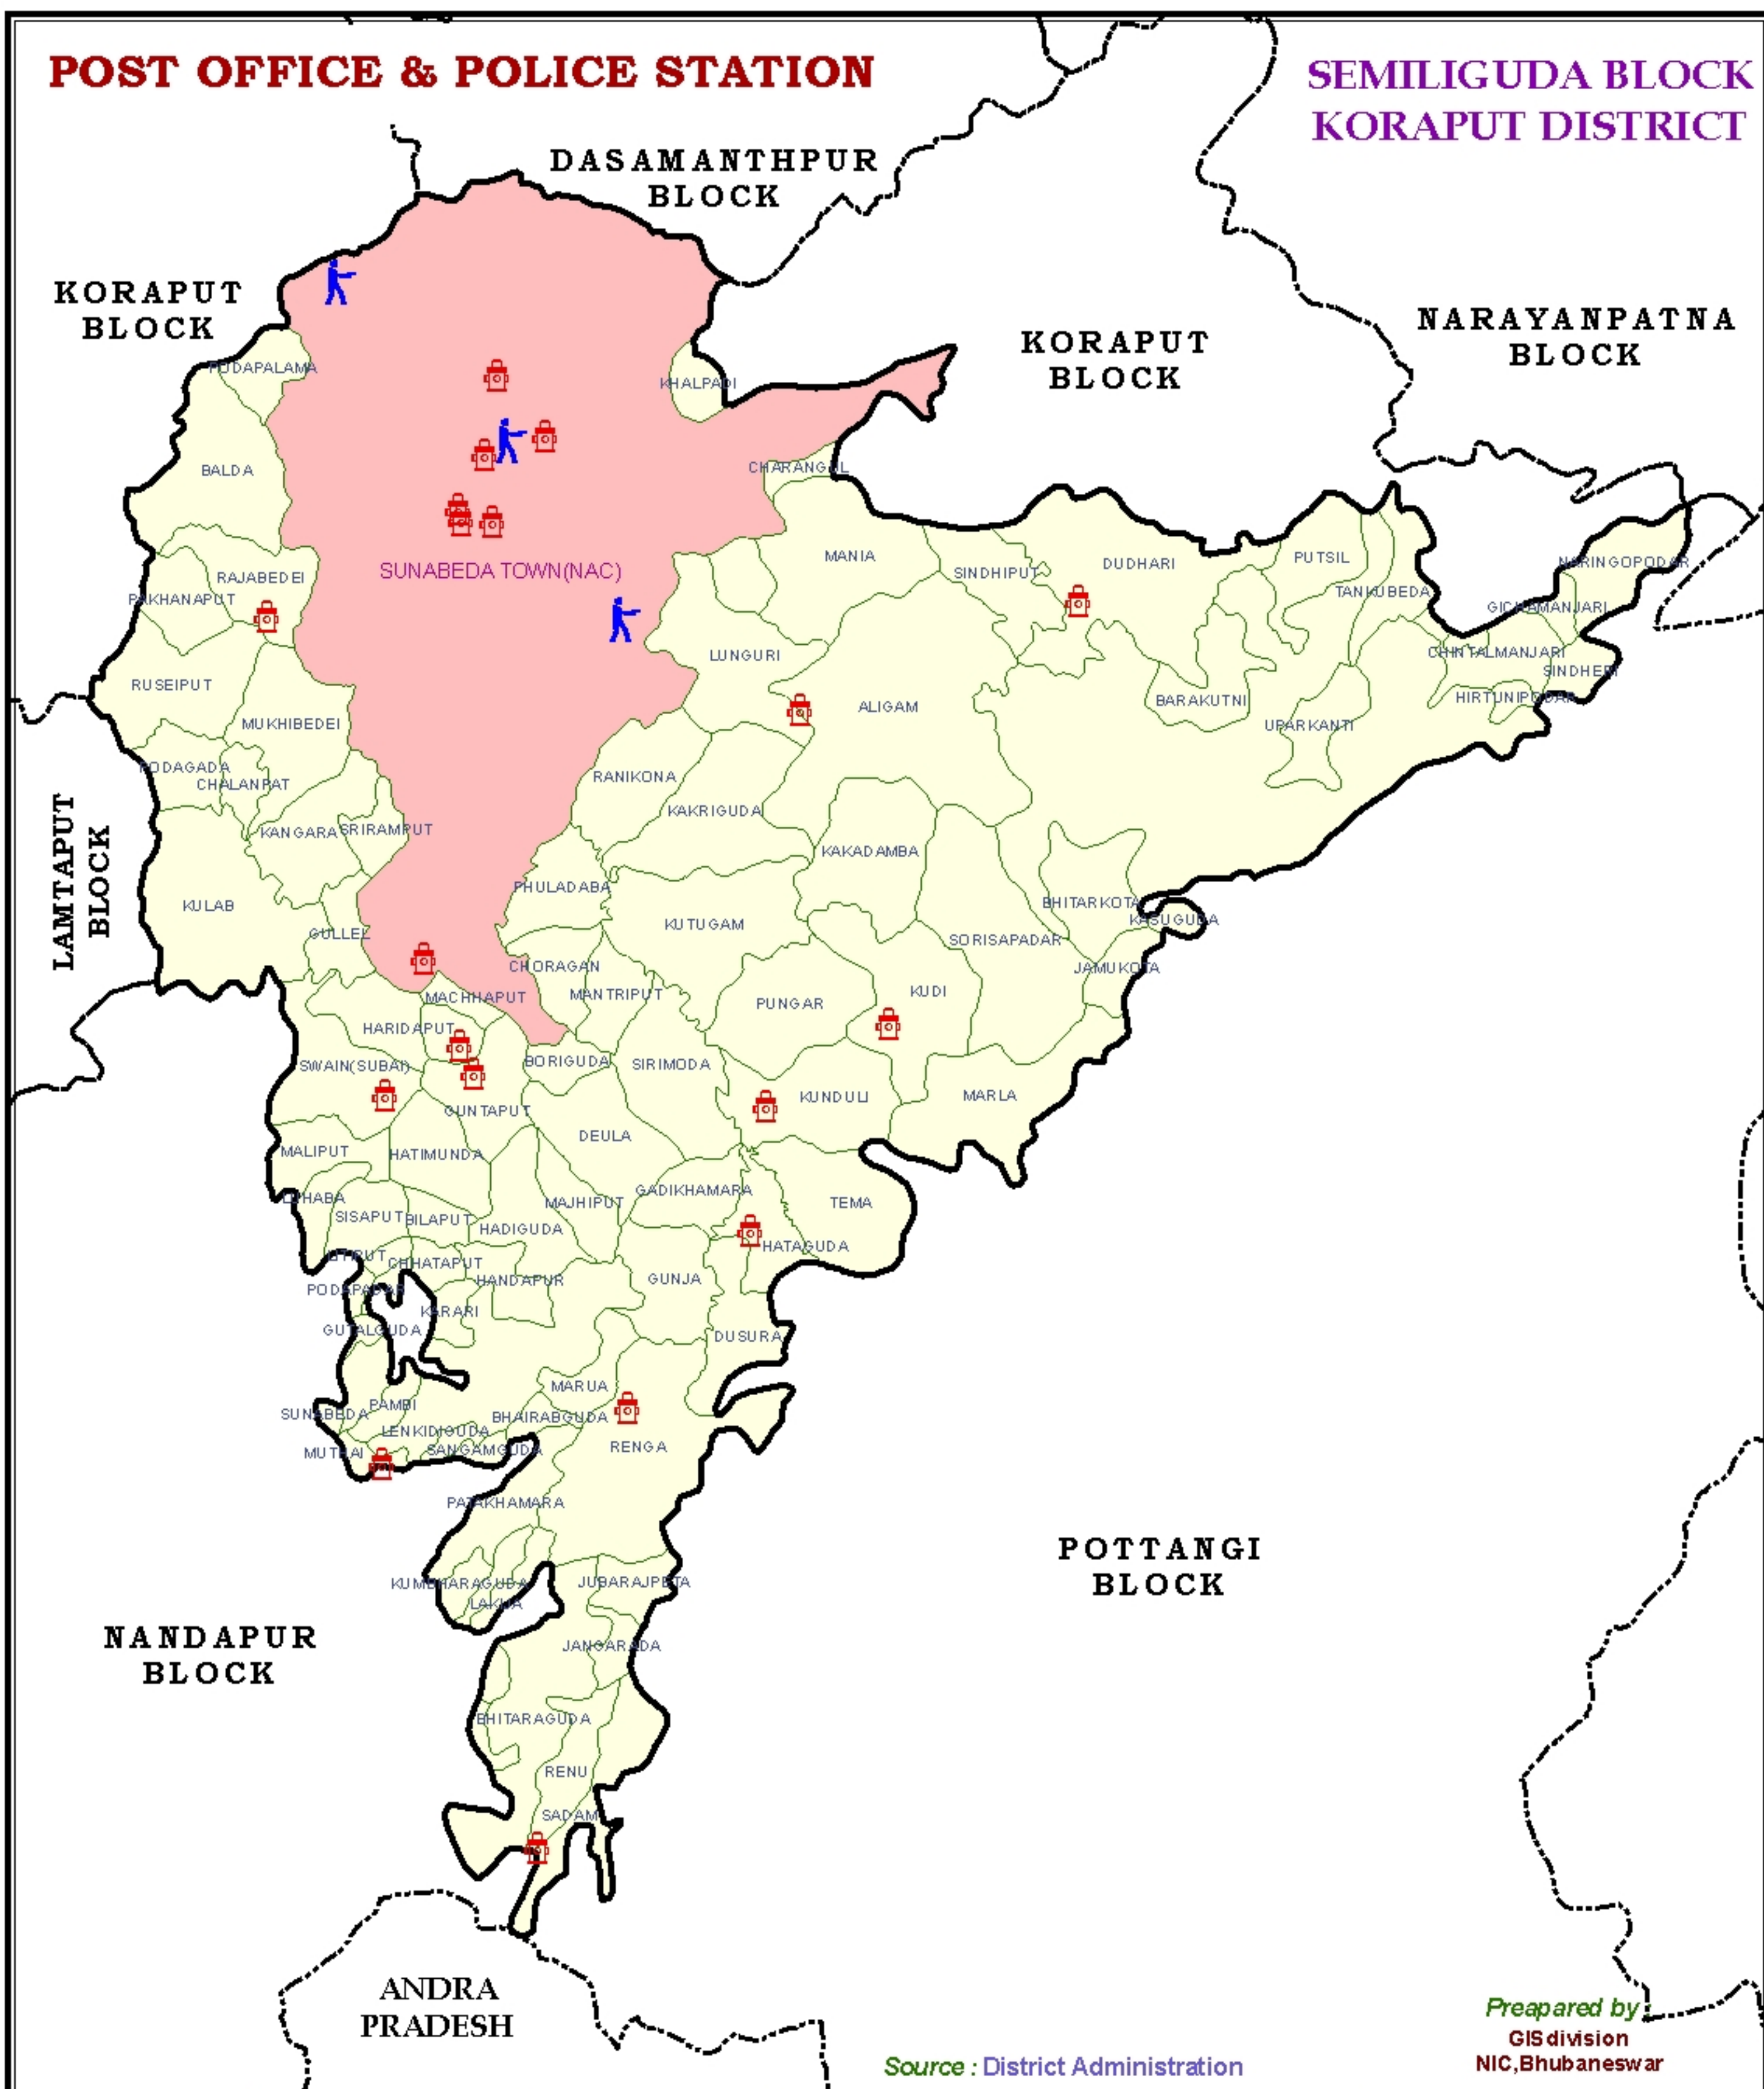

POST OFFICE & POLICE STATION

SEMILIGUDA BLOCK KORAPUT DISTRICT

Prepared by
GIS division
NIC, Bhubaneswar

Source : District Administration

INDIA	ODISHA	KORAPUT	LEGEND	
			<ul style="list-style-type: none">  Police Station  Post Office  Block Boundary  Village Boundary  Town 	<p>SCALE</p> 