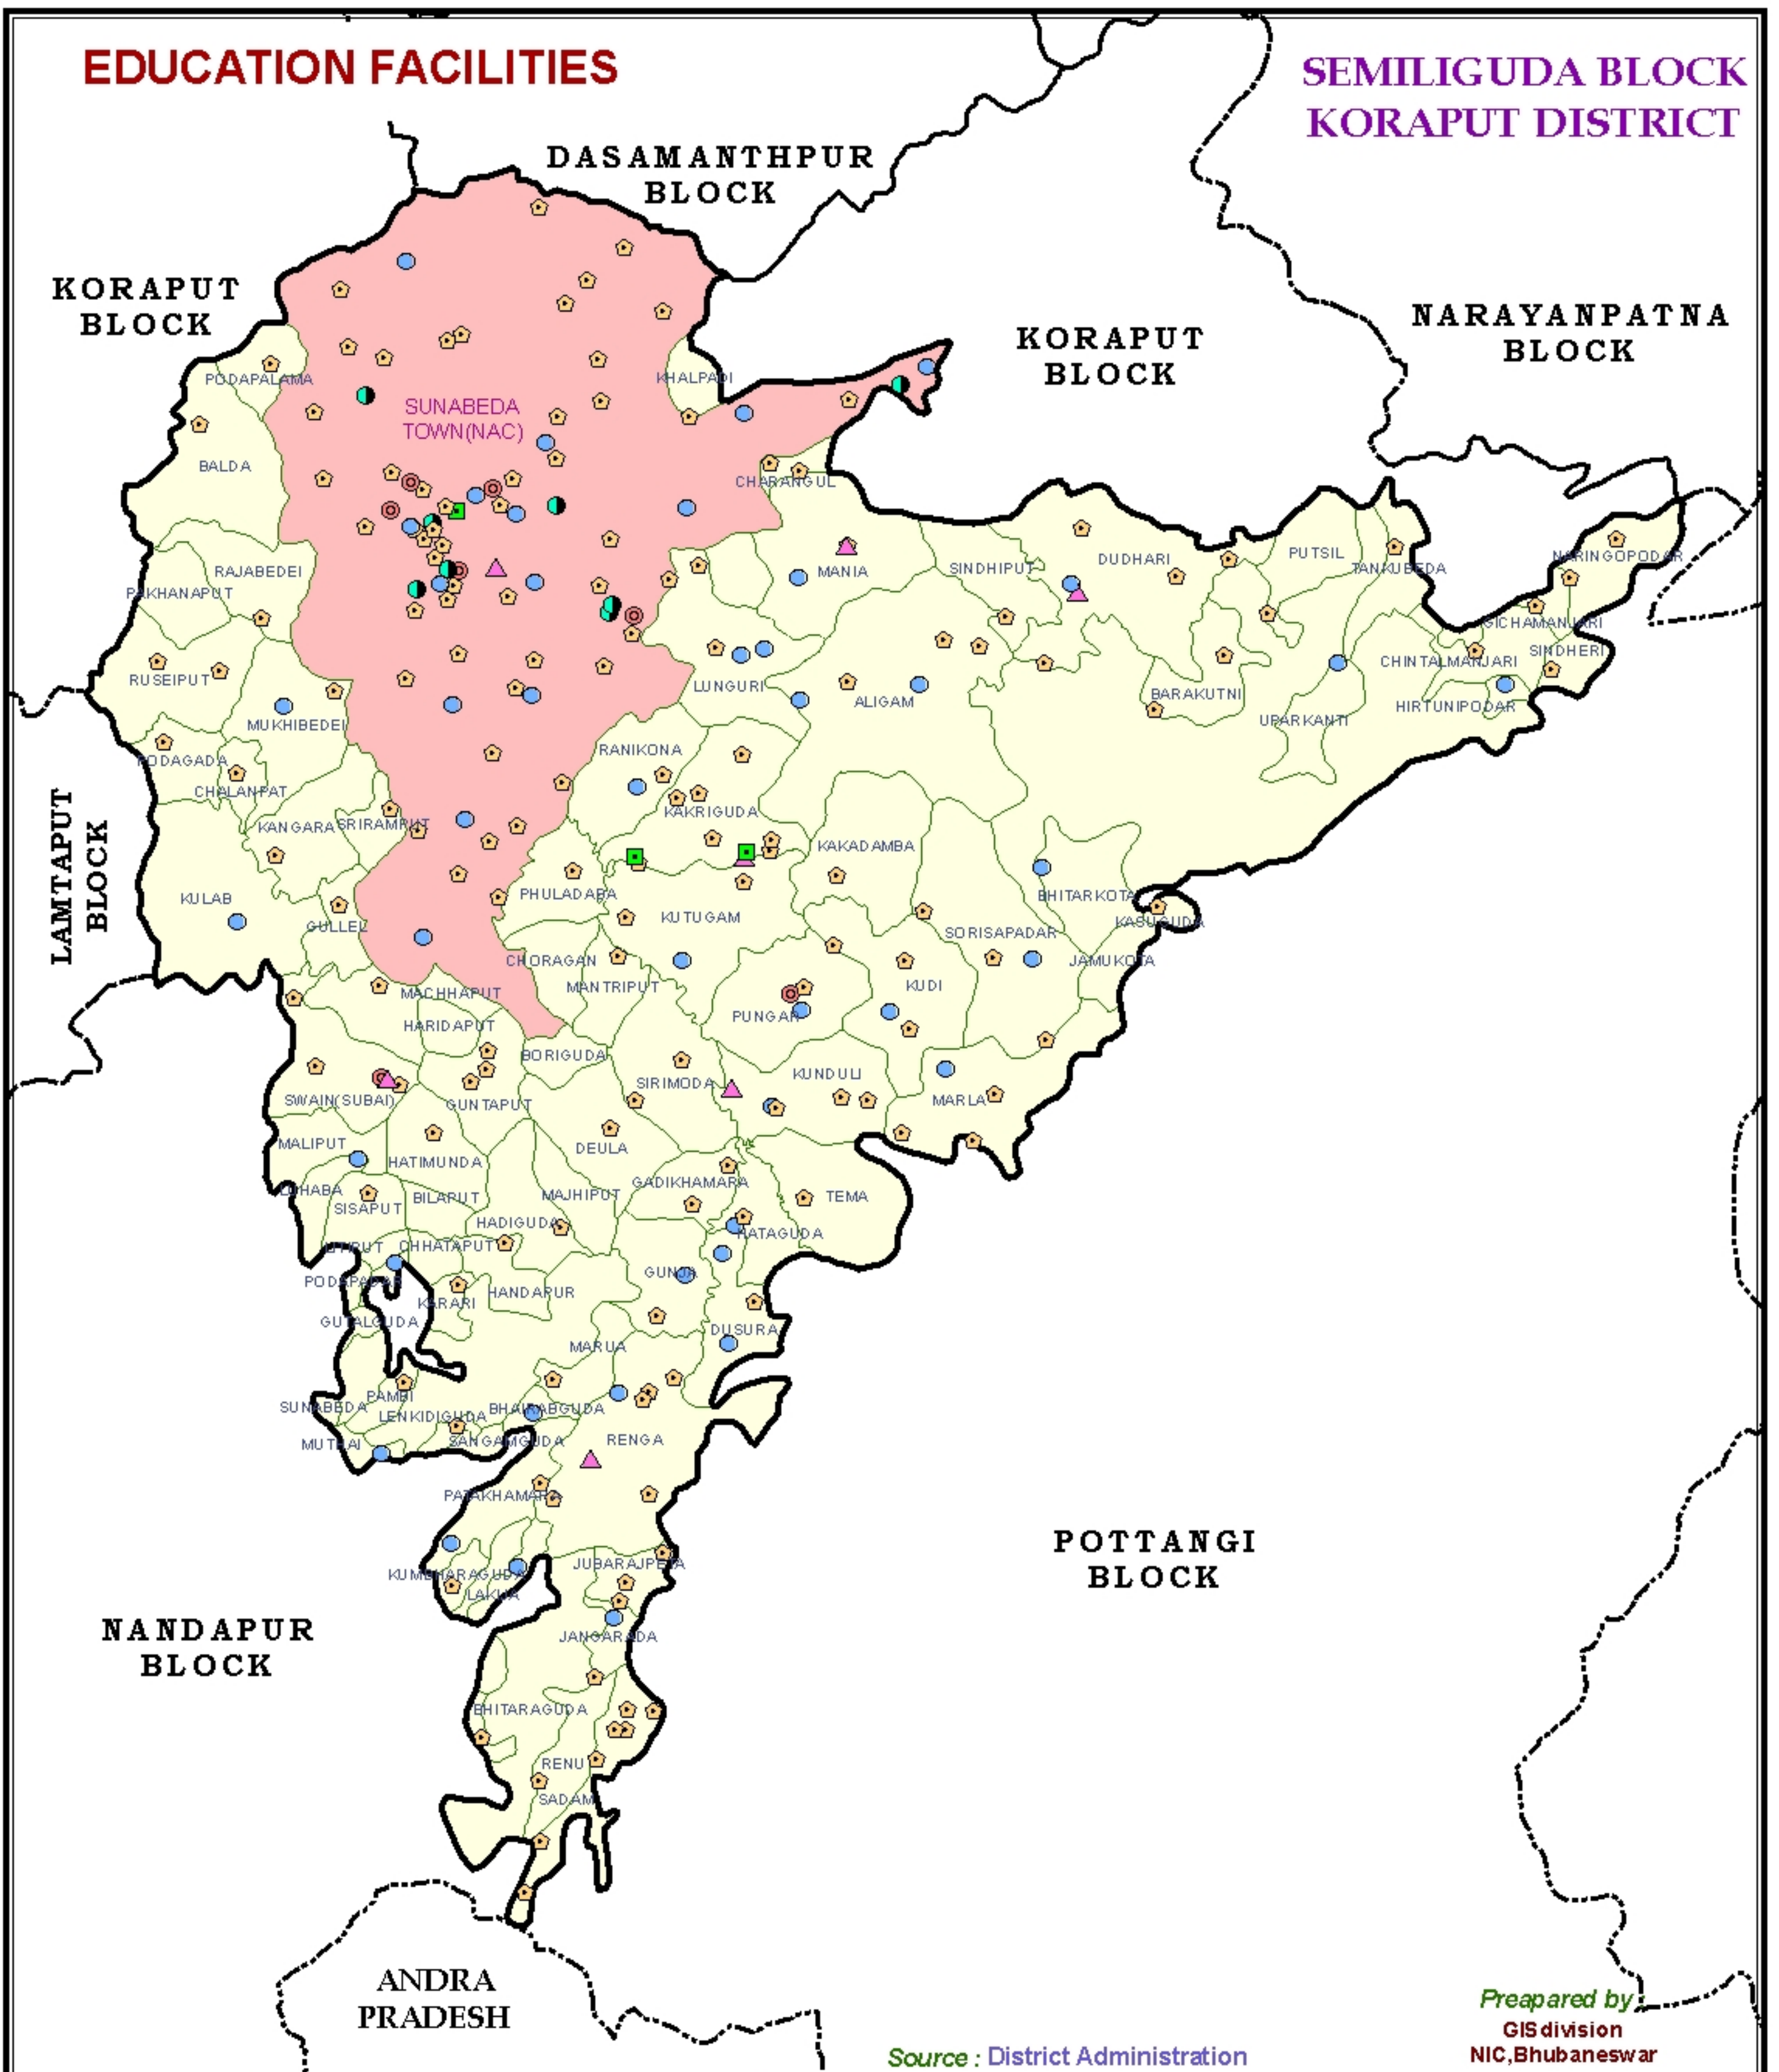

EDUCATION FACILITIES

SEMILIGUDA BLOCK KORAPUT DISTRICT

Source : District Administration

Prepared by
GIS division
NIC, Bhubaneswar

INDIA	ODISHA	KORAPUT	LEGEND	
			<ul style="list-style-type: none"> ▲ High School ■ Primary School ● PS With UPS ● PS with UPS & HS ■ UPS Only ● UPS With HS — Block Boundary — Village Boundary ■ Town 	<p>SCALE</p>