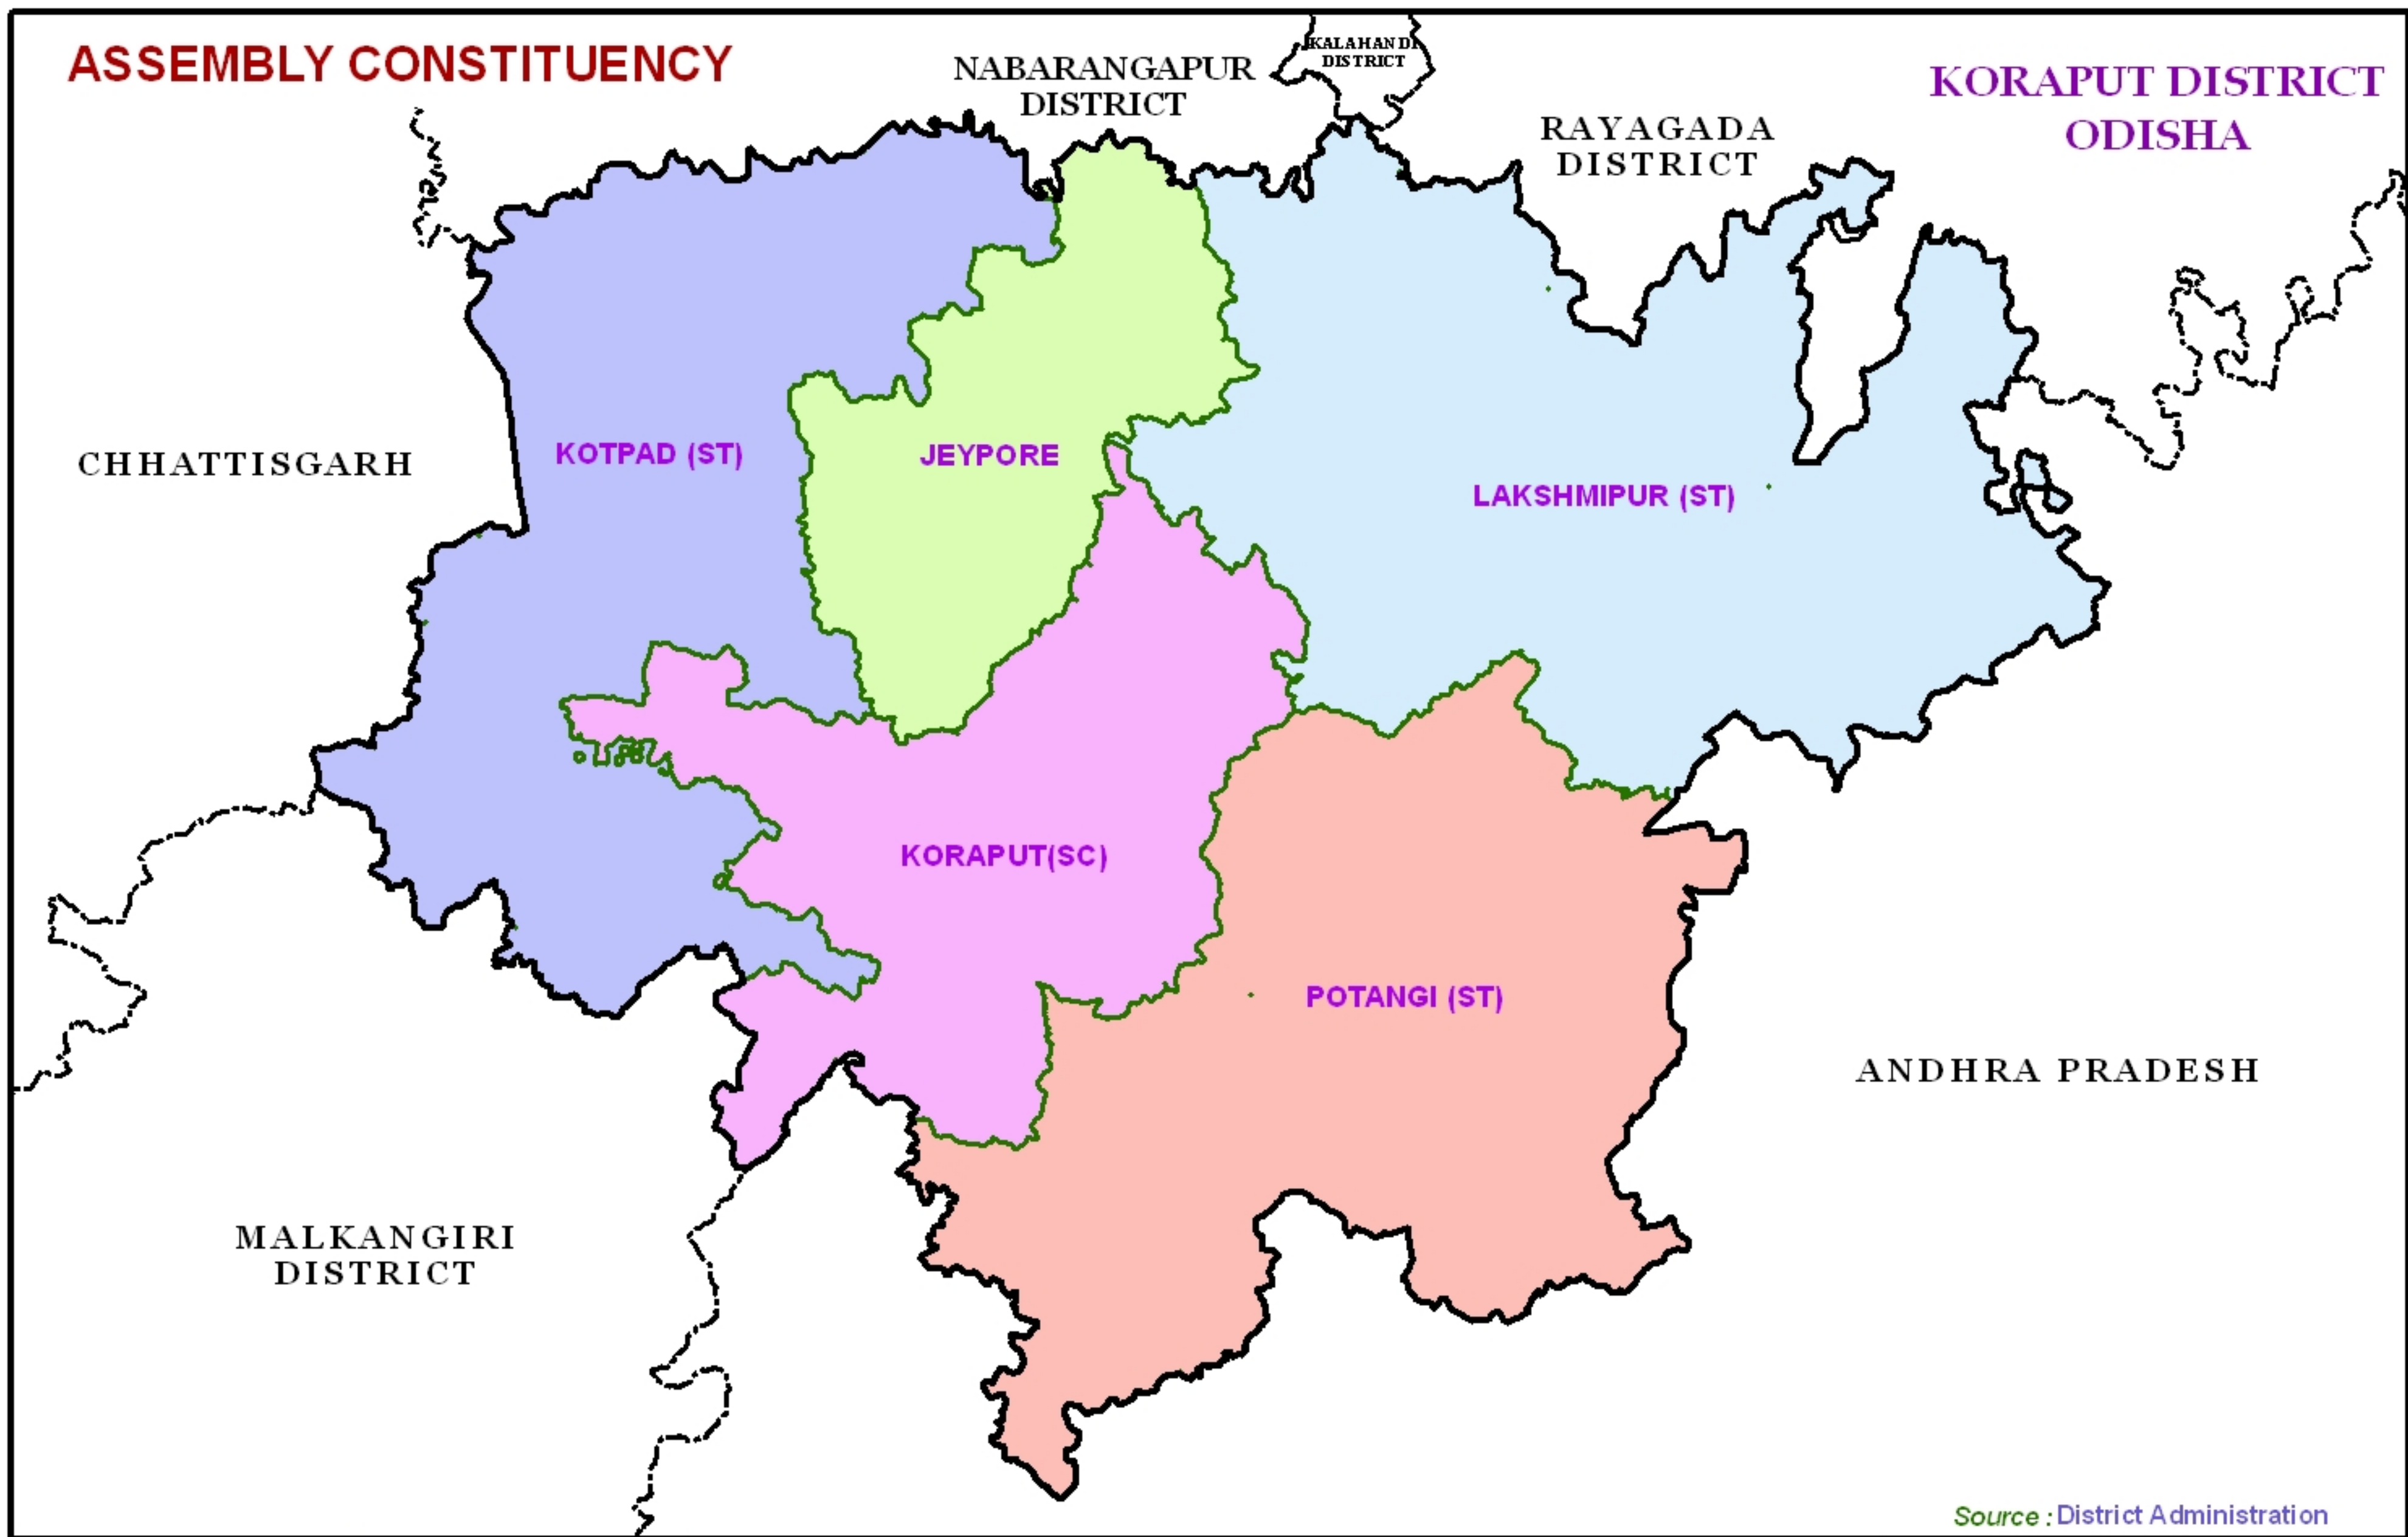

ASSEMBLY CONSTITUENCY

Source : District Administration

INDIA	ODISHA	LEGEND	Prepared by : GIS Division NIC, Bhubaneswar
		<p>— District Boundary</p> <p>— AC Boundary</p>	<p>SCALE</p> <p>3 1.5 0 3 Kms</p>