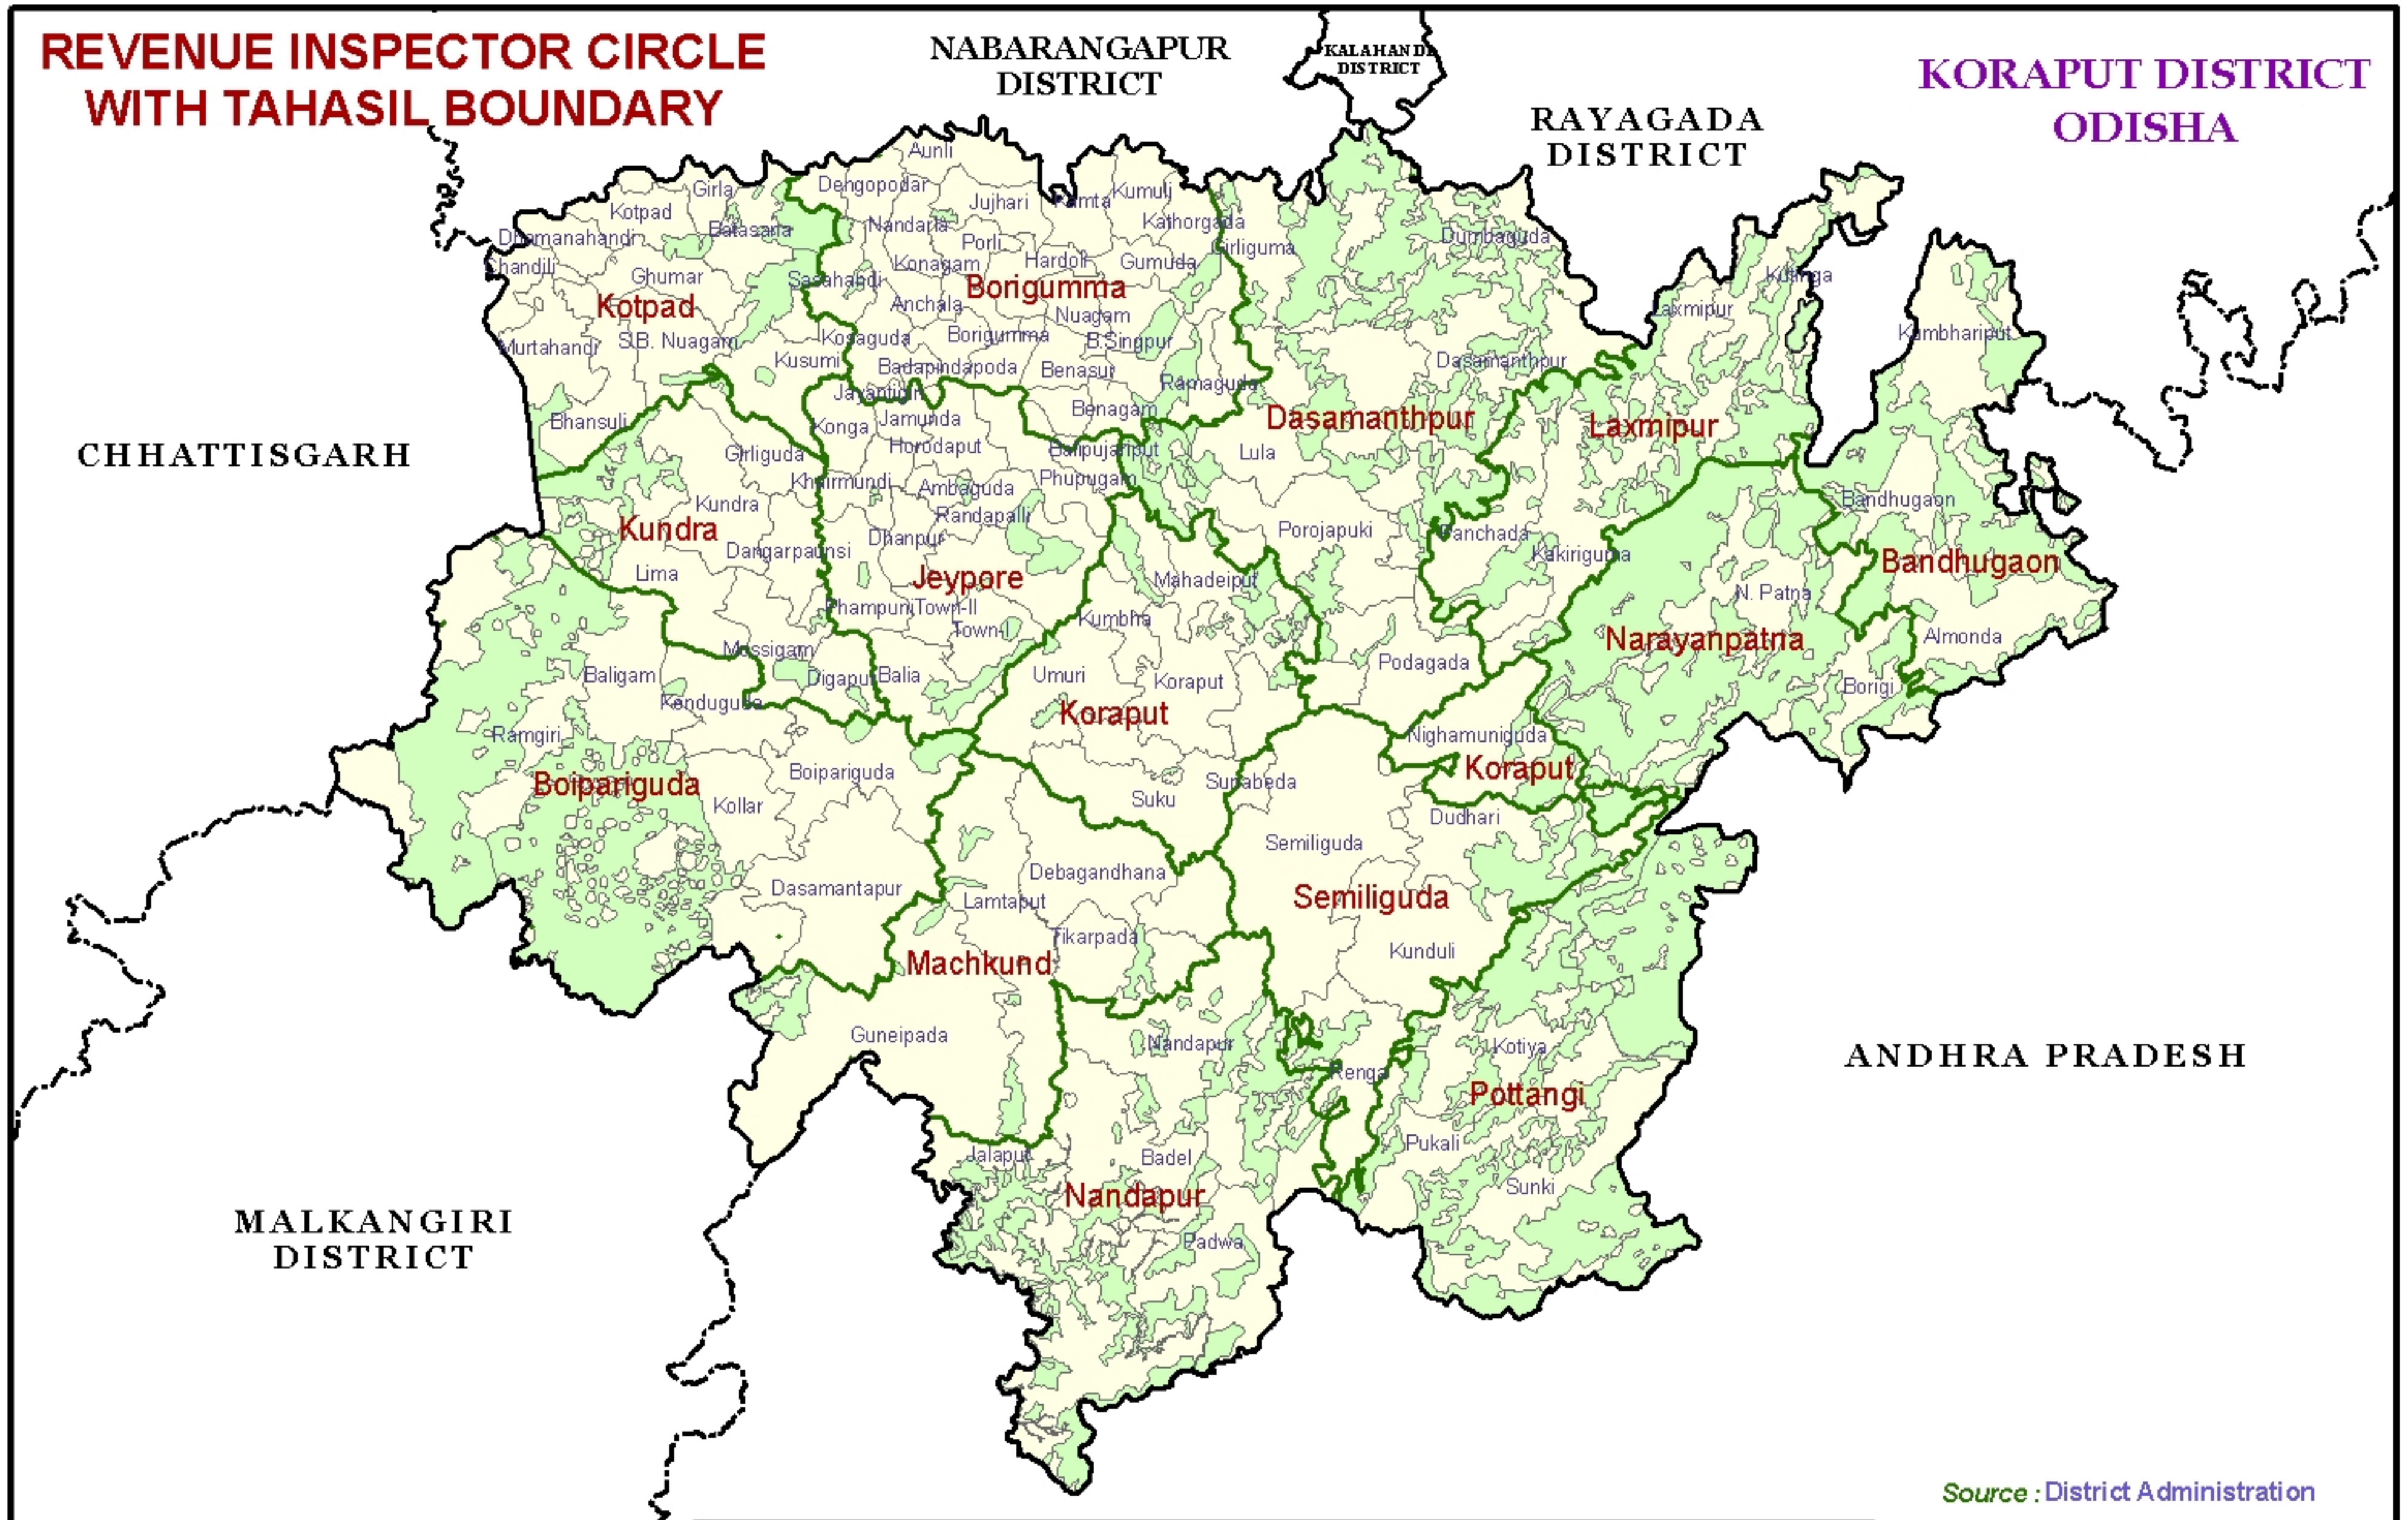

REVENUE INSPECTOR CIRCLE WITH TAHASIL BOUNDARY

Source : District Administration

INDIA	ODISHA	LEGEND		Prepared by : GIS Division NIC, Bhubaneswar
<p>Odisha</p>	<p>Koraput</p>	<ul style="list-style-type: none"> District Boundary Tahasil Boundary RI Boundary Forest 	<p>SCALE</p> <p>3 1.5 0 3 Kms</p>	