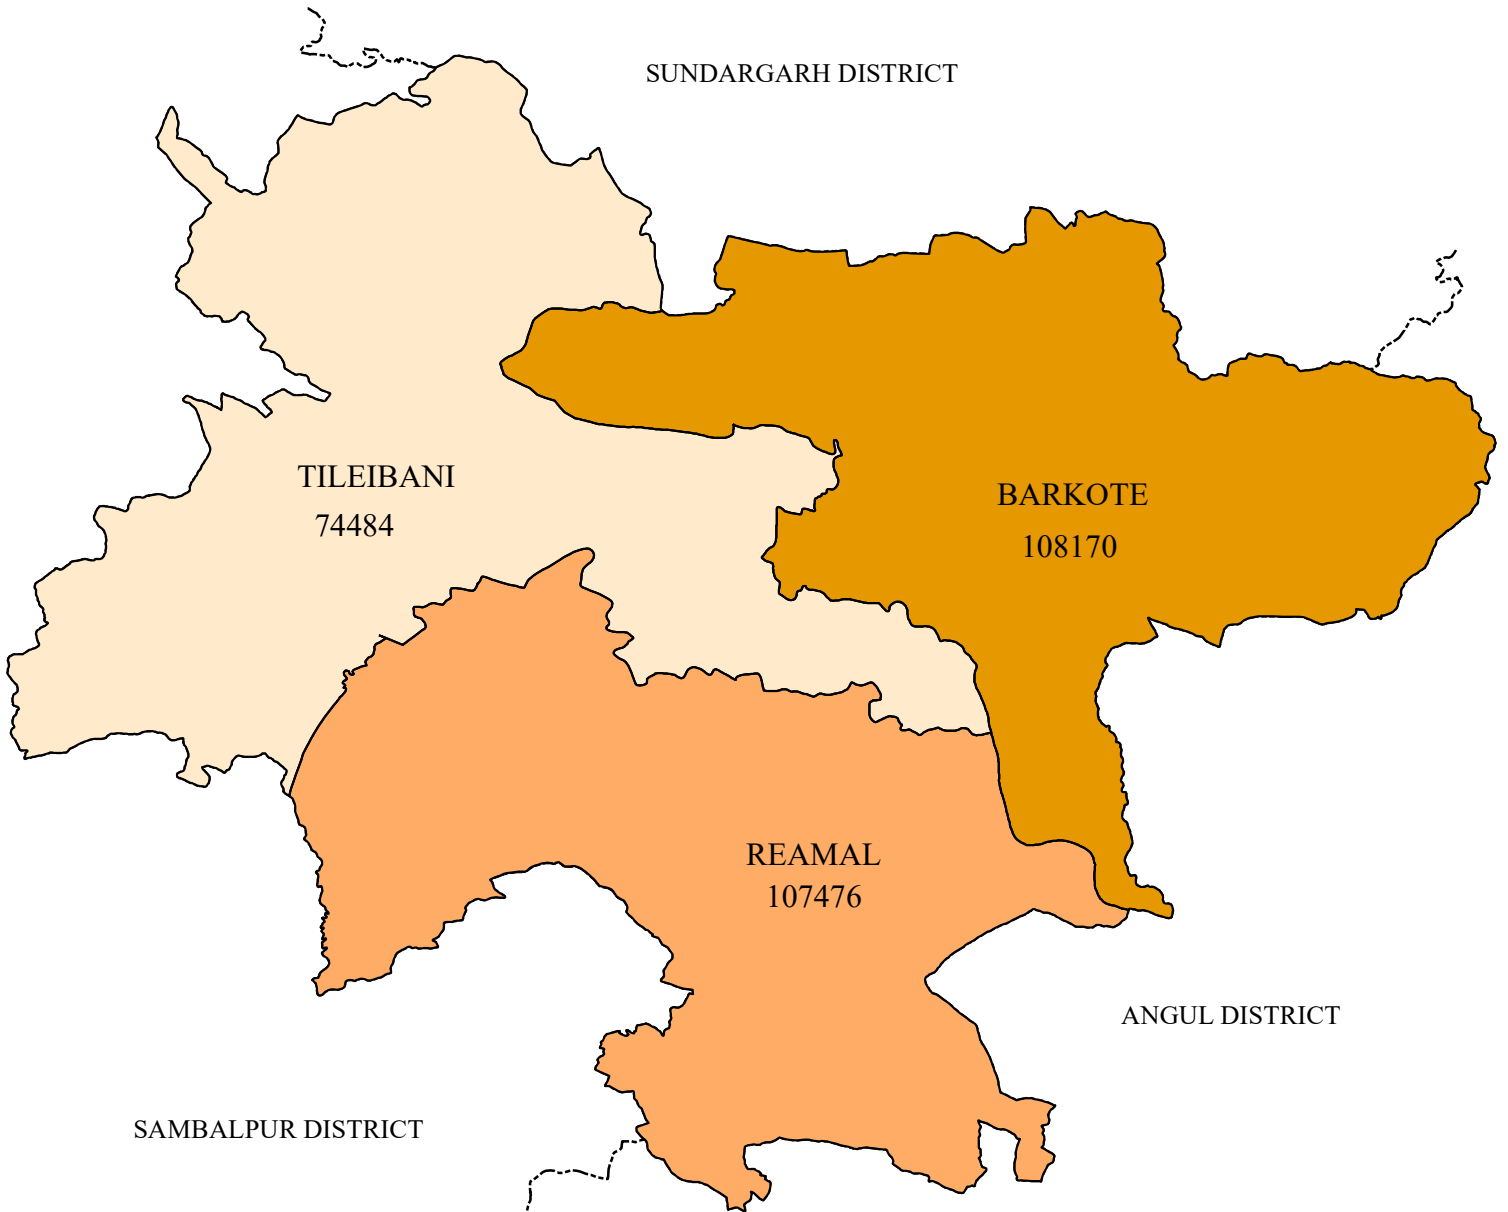

# TOTAL POPULATION DISTRIBUTION DISTRICT: DEBAGARH

## LEGEND

TOTAL POPULATION ( Male+Female)

- 74484 - 74490 (LOW)
- 74491 - 107490 (MEDIUM)
- 107491 - 108170 (HIGH)
- DISTRICT BOUNDARY
- BLOCK BOUNDARY

Source : Census - 2011

## INDEX

0 5 10 20 Kilometers