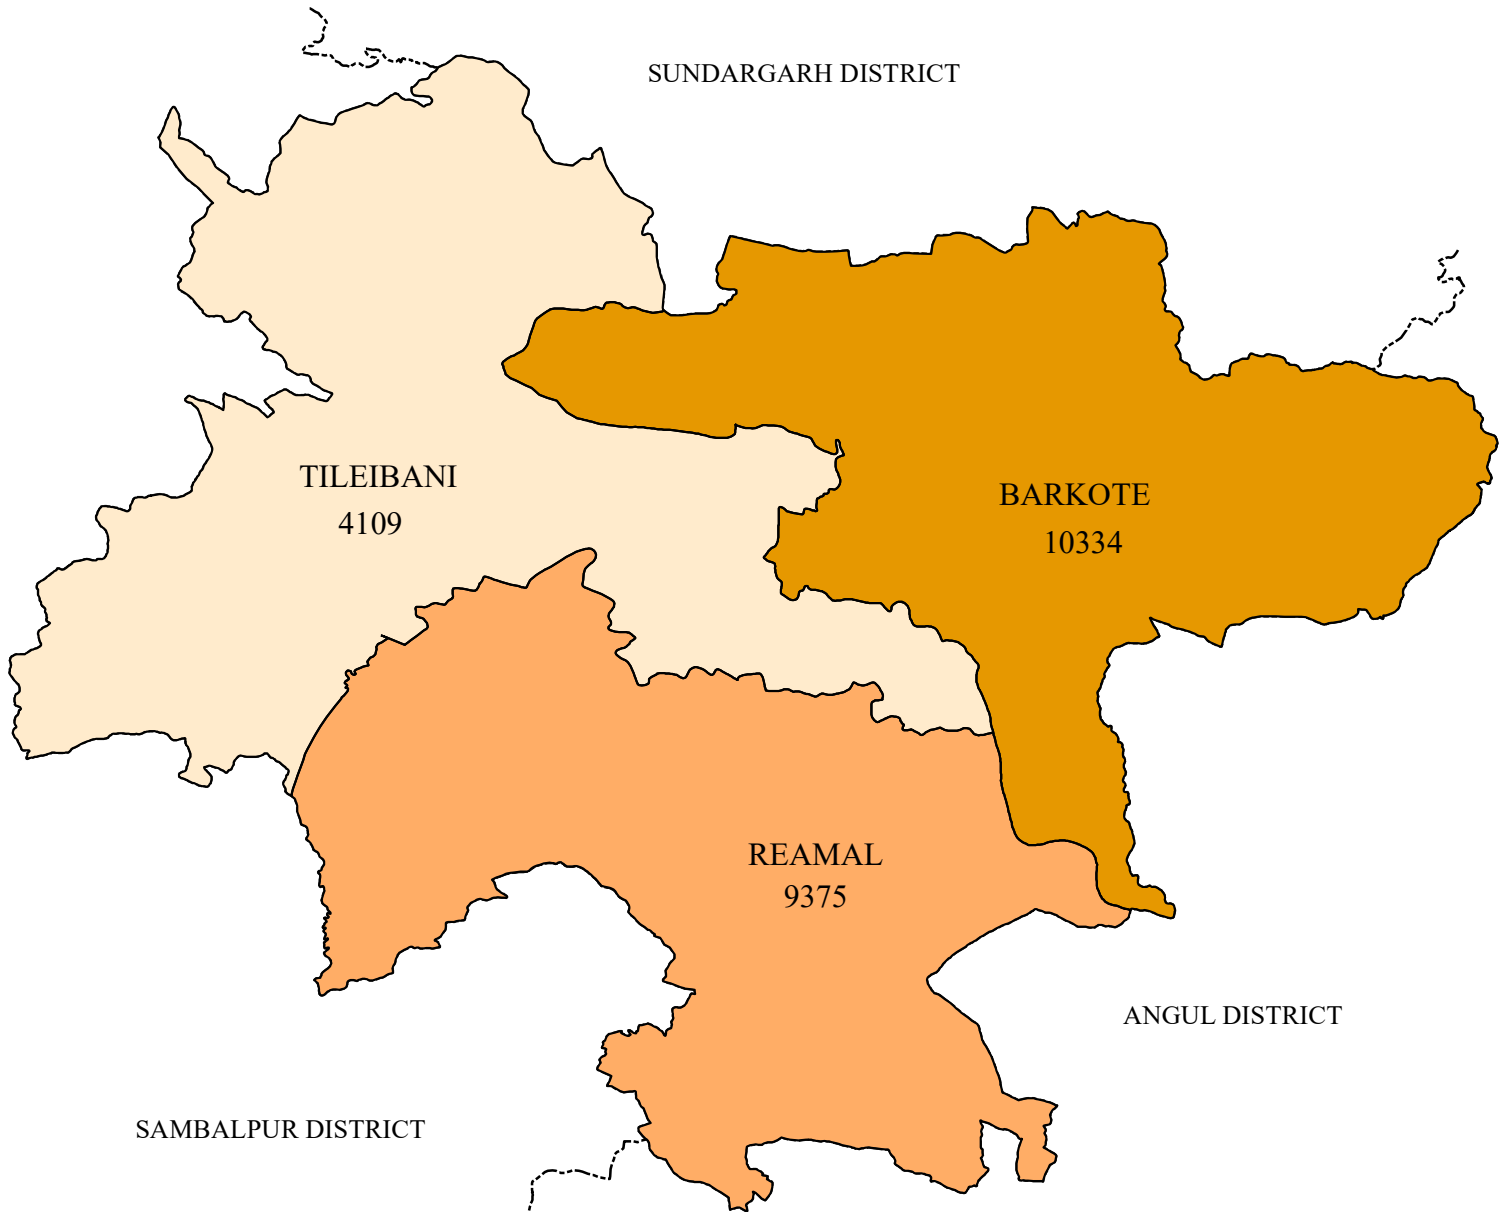

POPULATION DISTRIBUTION FEMALE (SCHEDULED CASTE) DISTRICT: DEBAGARH

LEGEND

POPULATION FEMALE (SC)

- 4109 - 4220 (LOW)
- 4221 - 9390 (MEDIUM)
- 9391 - 10334 (HIGH)
- DISTRICT BOUNDARY
- BLOCK BOUNDARY

Source : Census - 2011