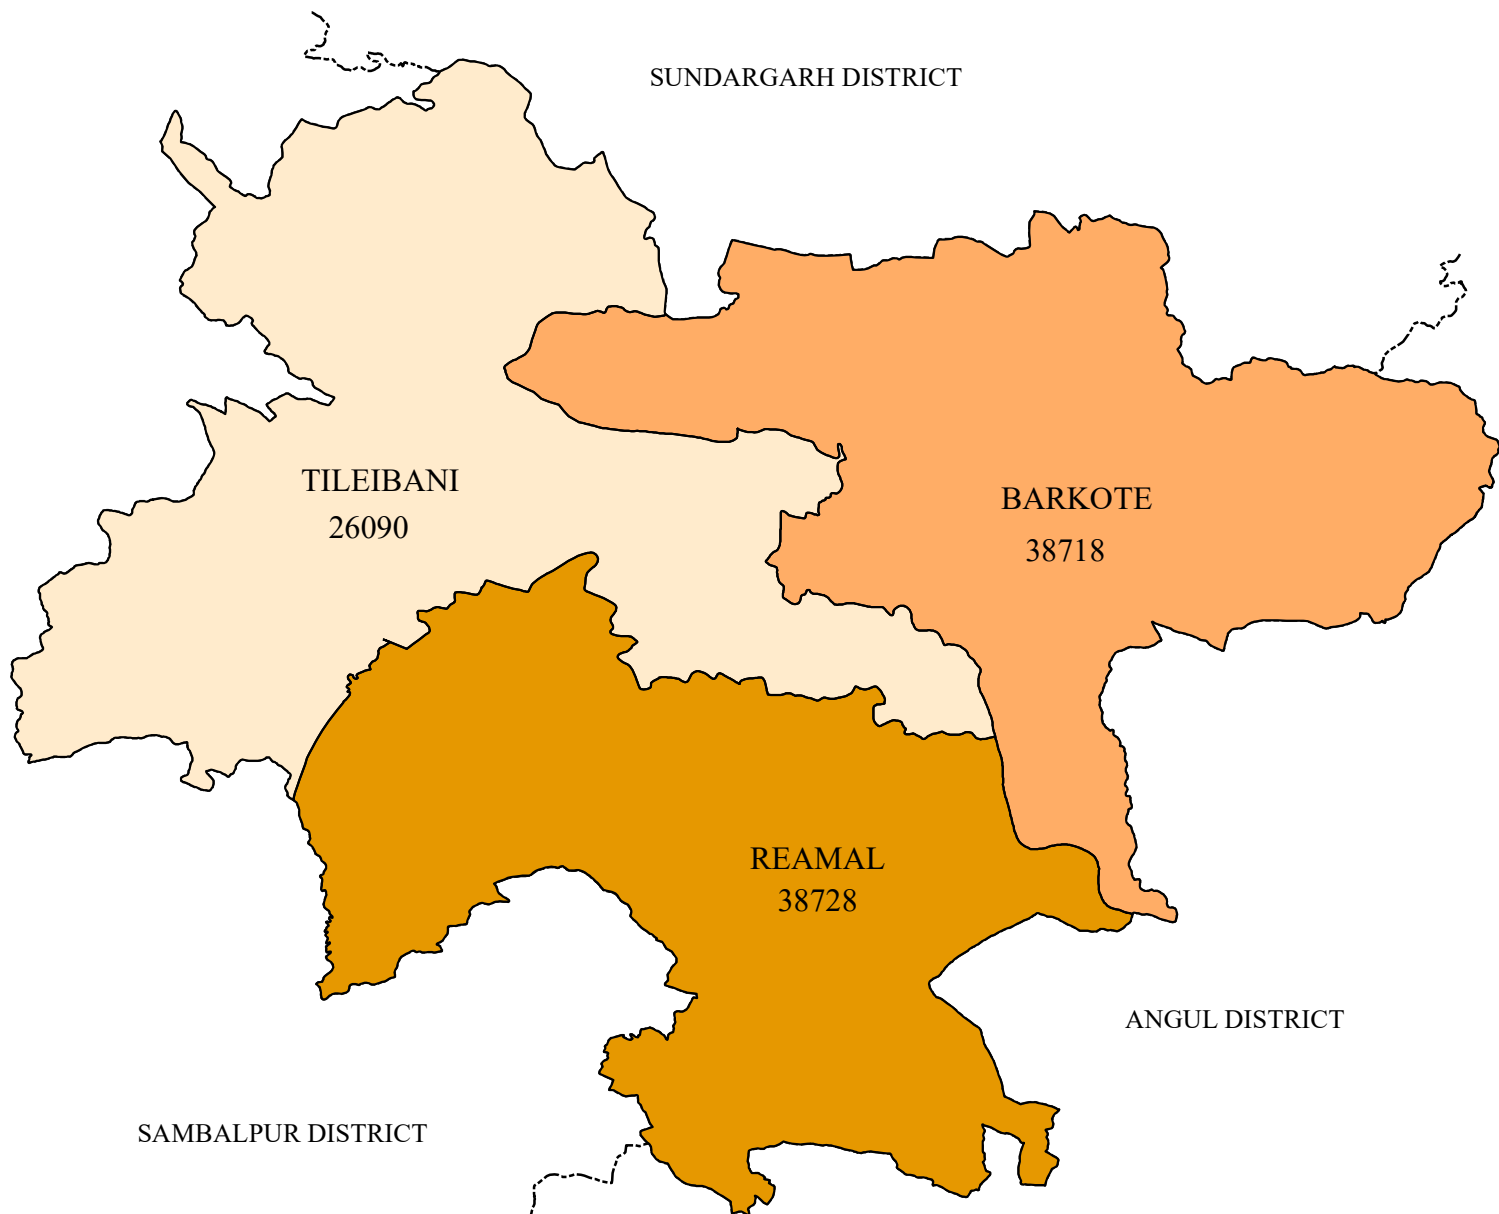

LITERATE MALE (IN NUMBER)

DISTRICT: DEBAGARH

LEGEND

LITERATE MALE

- 26090 - 26220 (LOW)
- 26221 - 38720 (MEDIUM)
- 38721 - 38728 (HIGH)
- DISTRICT BOUNDARY
- BLOCK BOUNDARY

Source : Census - 2011

INDEX

0 5 10 20 Kilometers