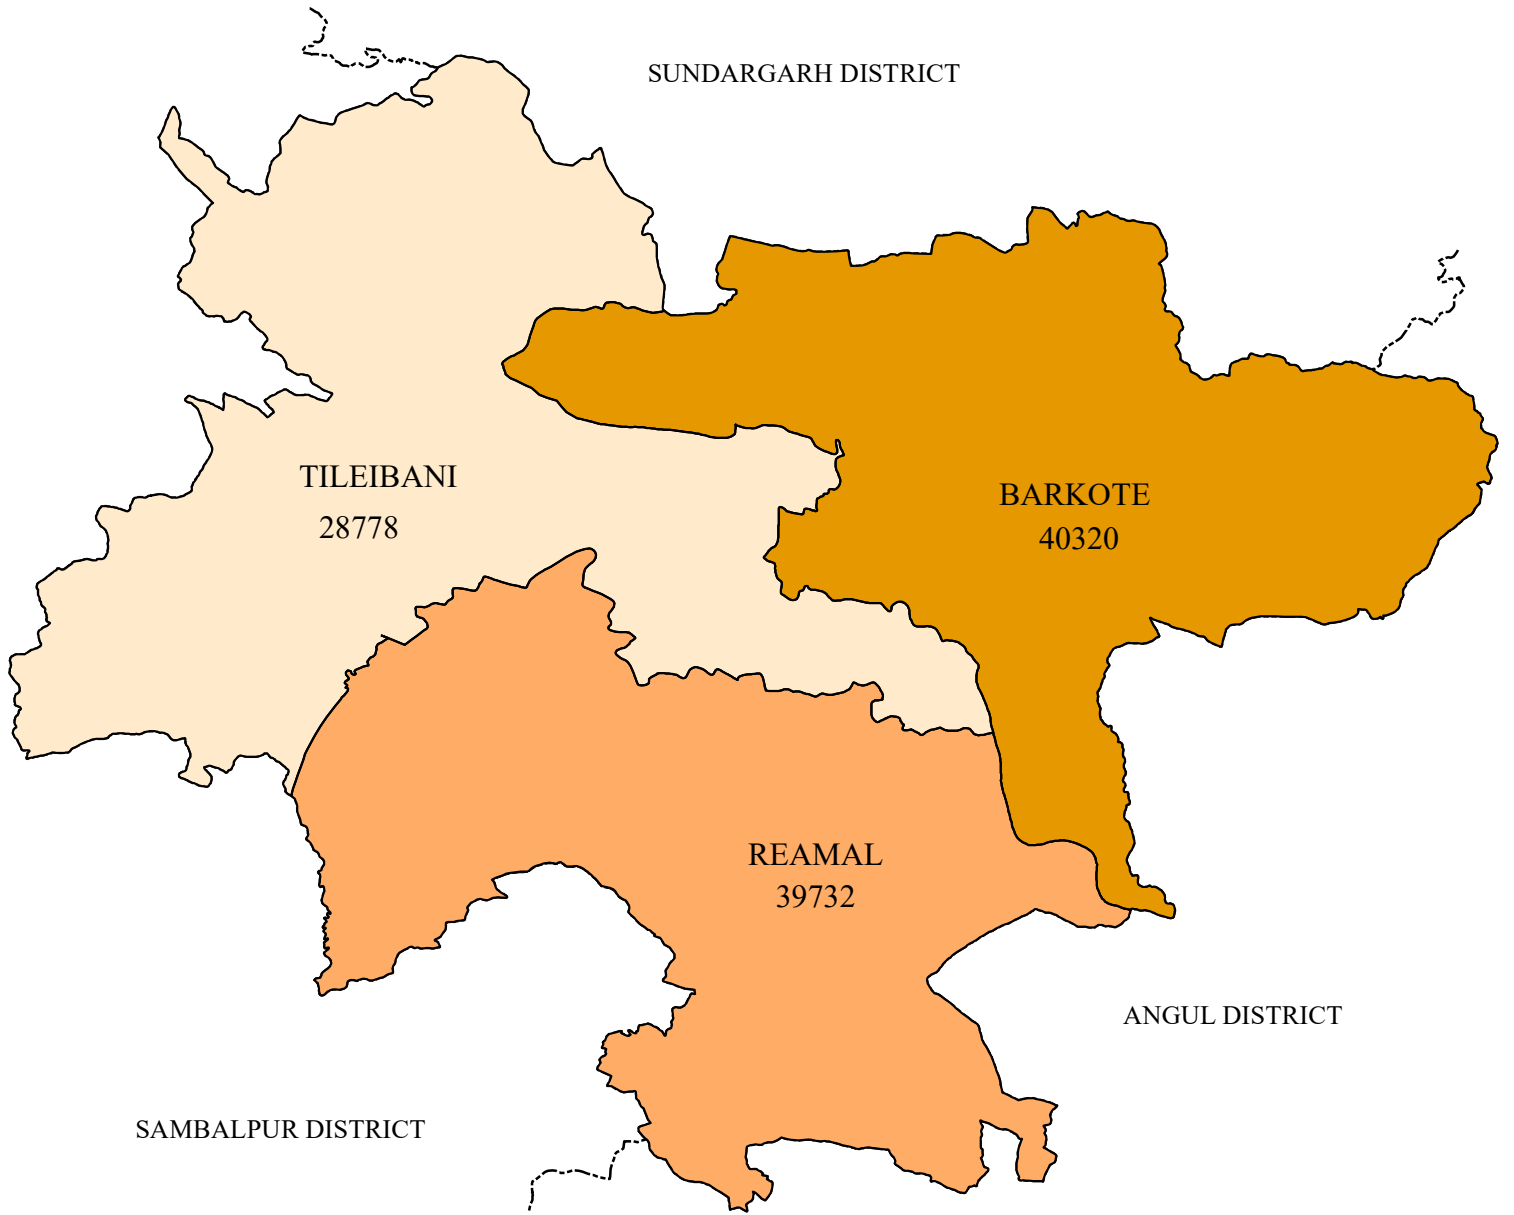

# TOTAL ILLITERATE (IN NUMBER)

## DISTRICT: DEBAGARH

### LEGEND

POPULATION ILLITERATE

- 28778 - 28870 (LOW)
- 28871 - 39740 (MEDIUM)
- 39741 - 40320 (HIGH)
- DISTRICT BOUNDARY
- BLOCK BOUNDARY

Source : Census - 2011

### INDEX

0 5 10 20 Kilometers