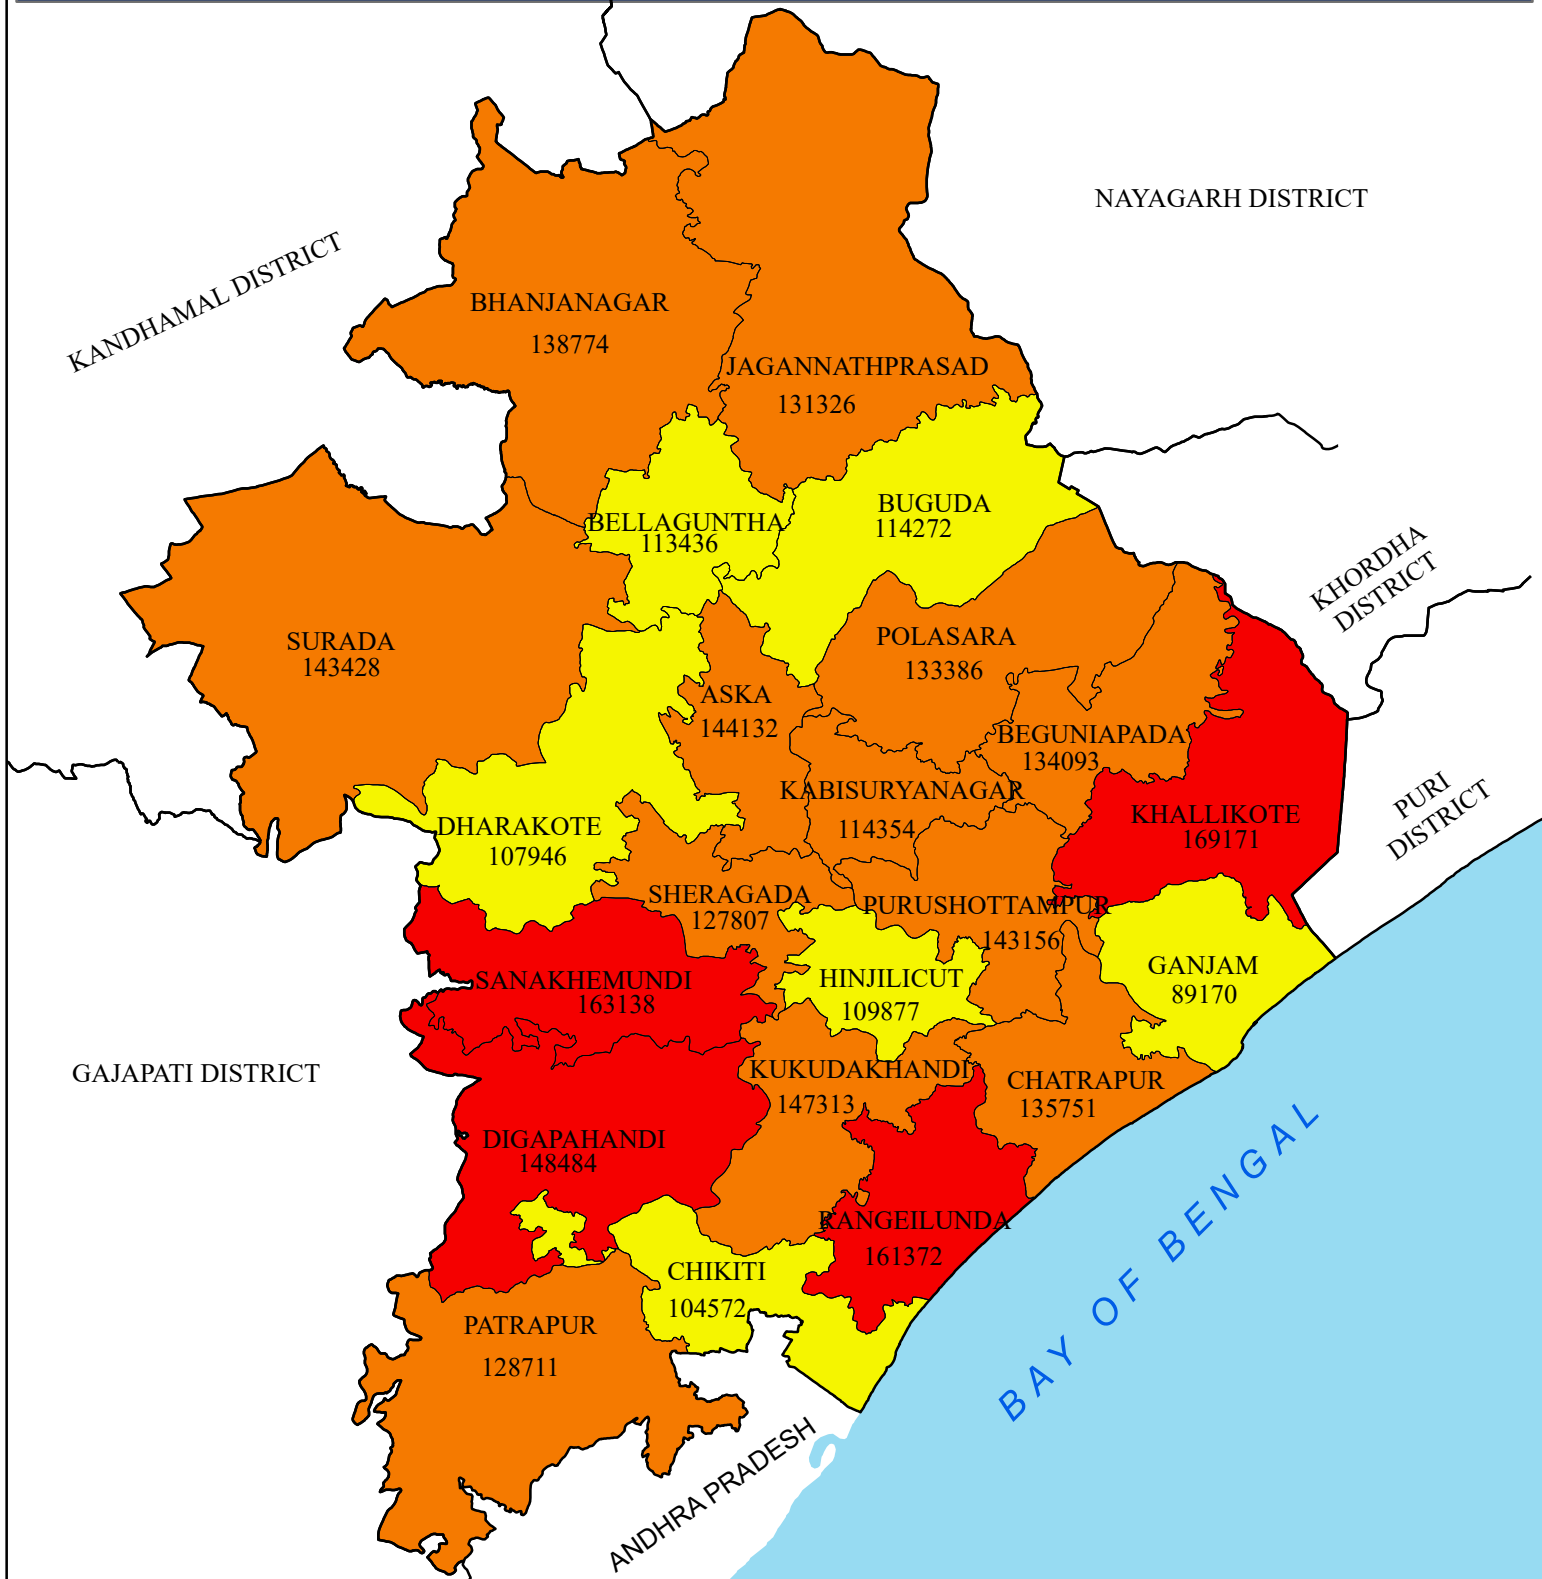

TOTAL POPULATION DISTRIBUTION DISTRICT: GANJAM

LEGEND

TOTAL POPULATION

- 89170 - 114350 (LOW)
- 114351 - 148480 (MEDIUM)
- 148481 - 169171 (HIGH)
- DISTRICT BOUNDARY
- BLOCK BOUNDARY

Source : Census - 2011

INDEX

0 5 10 20 Kilometers

NIC

NATIONAL
INFORMATICS
CENTRE