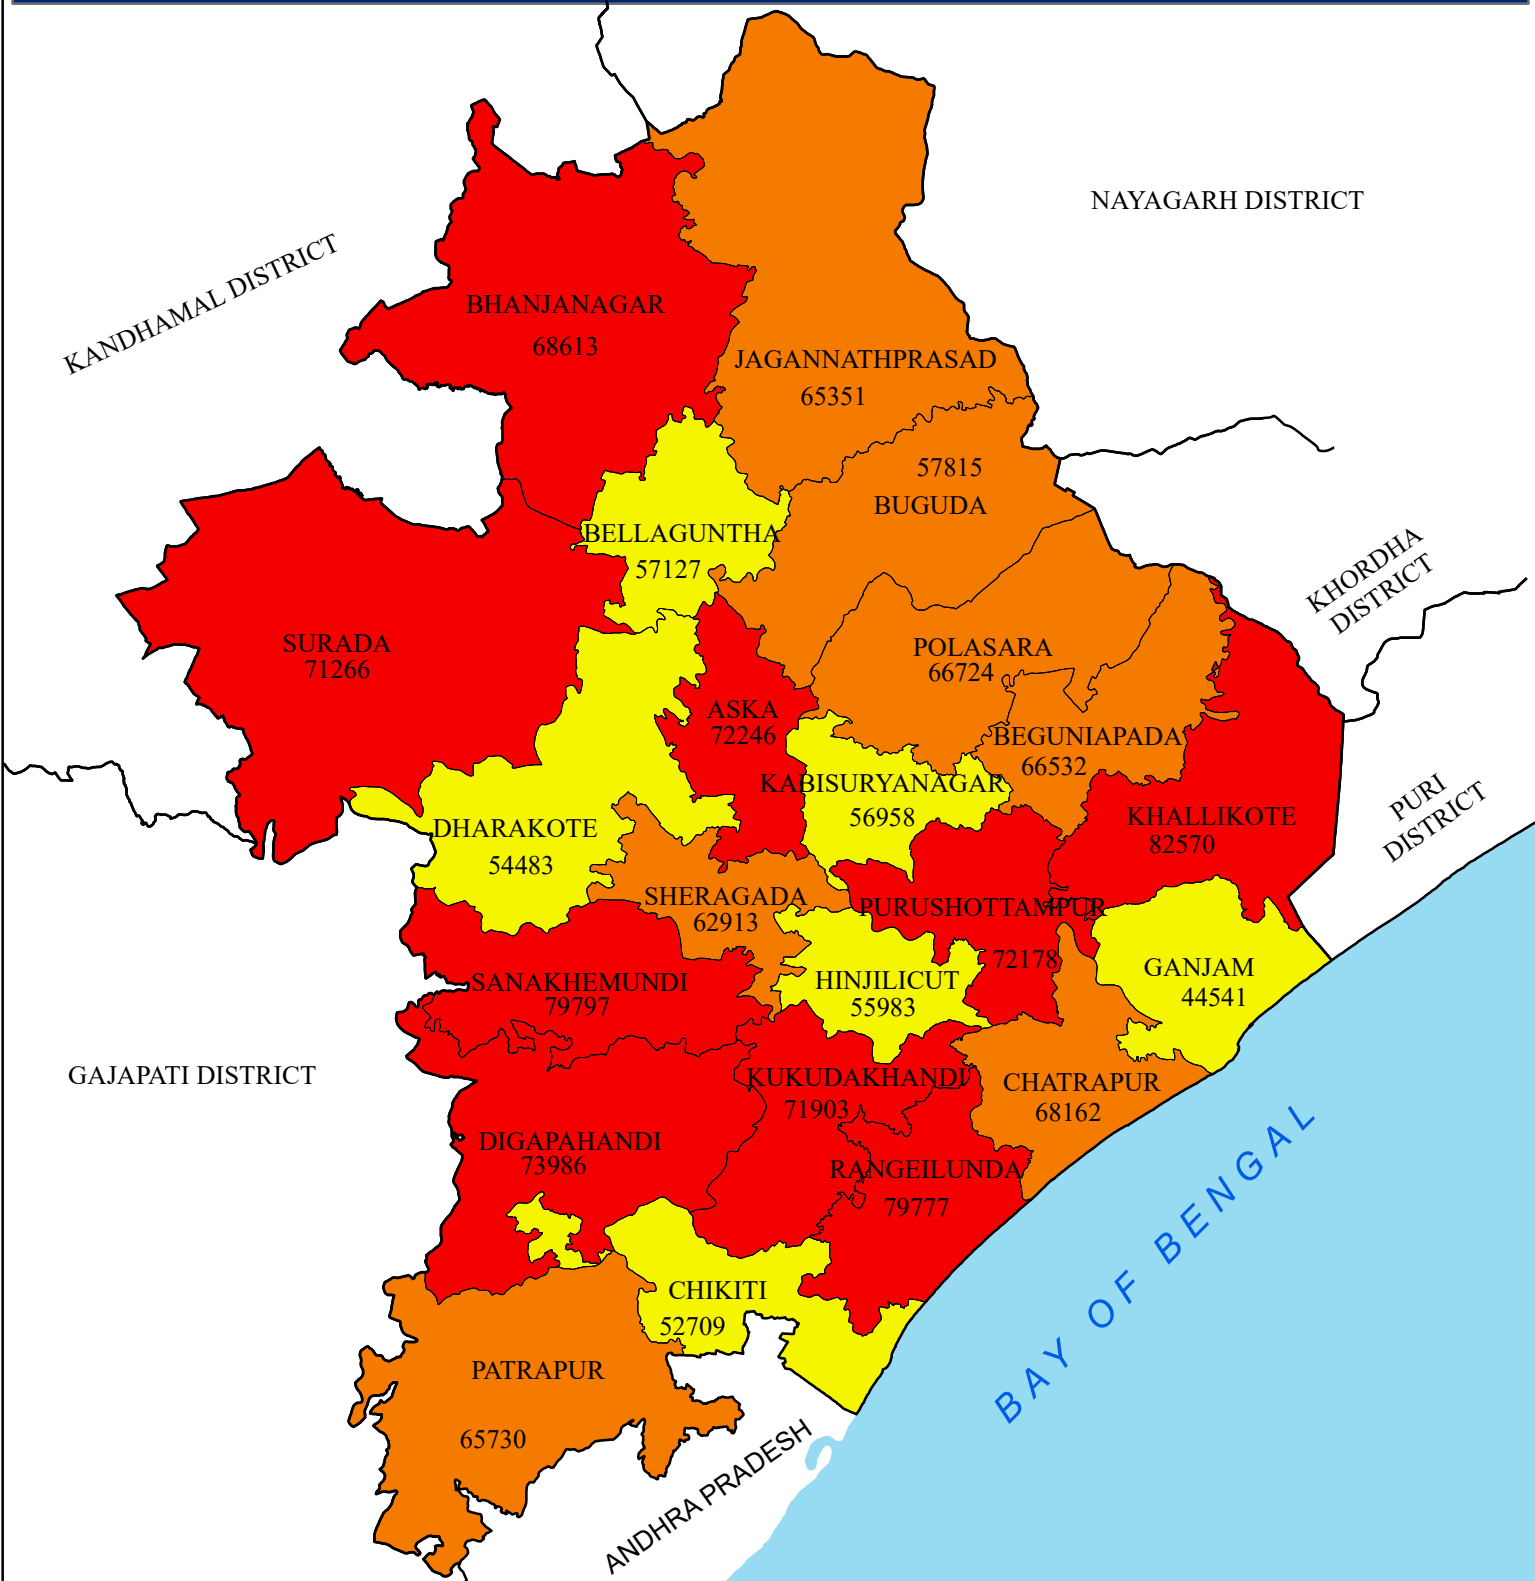

TOTAL POPULATION DISTRIBUTION (FEMALE) DISTRICT: GANJAM

LEGEND

POPULATION (FEMALE)

- 44541 - 57810 (LOW)
- 57811 - 68610 (MEDIUM)
- 68611 - 82570 (HIGH)

- DISTRICT BOUNDARY
- BLOCK BOUNDARY

INDEX

0 5 10 20 Kilometers